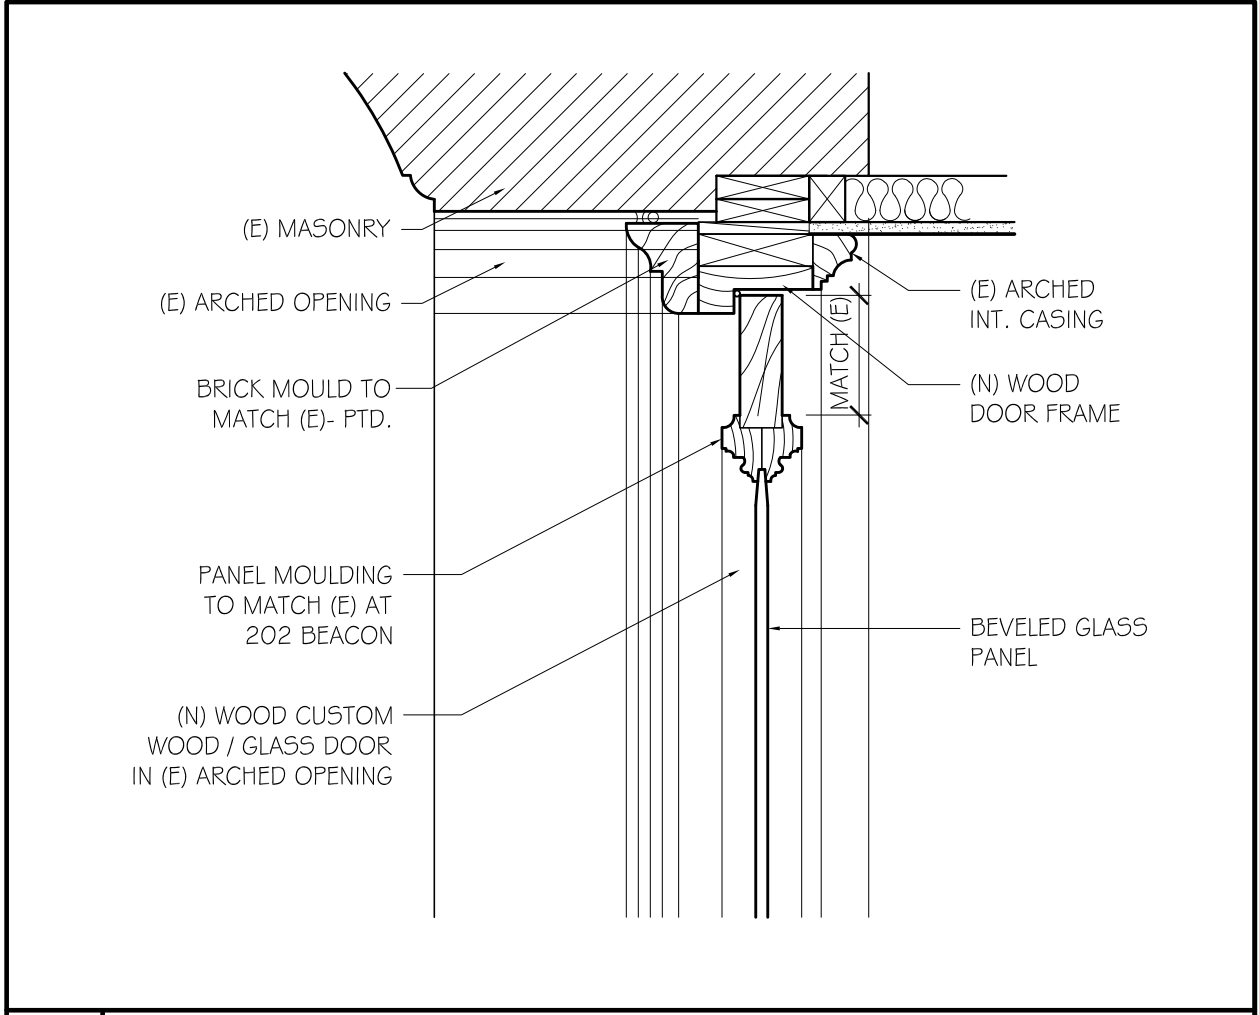

204-198 BEACON STREET

NEIGHBORING DOORS

204 BEACON STREET

198 BEACON STREET

196 BEACON STREET

194 BEACON ST.

225-227 BEACON ST

200 BEACON STREET

200 BEACON STREET

Old photo NYC

ORIGINAL DOOR AT 200 BEACON ST.

200
BEACON

1 | EXT. DOOR HEAD DETAIL (JAMB SIM.) | 1 1/2" = 1'-0"

SCALE:
1'-1/2" = 1'-0"

DATE:
05.04.17

DOOR HEAD DETAIL

200 BEACON ST
BOSTON, MA

2

2 EXT. DOOR SILL DETAIL @ MASONRY WALL 1/2" = 1'-0"

SCALE:
1'-1/2" = 1'-0"

DATE:
05.04.17

DOOR SILL DETAIL

200 BEACON ST
BOSTON, MA

3