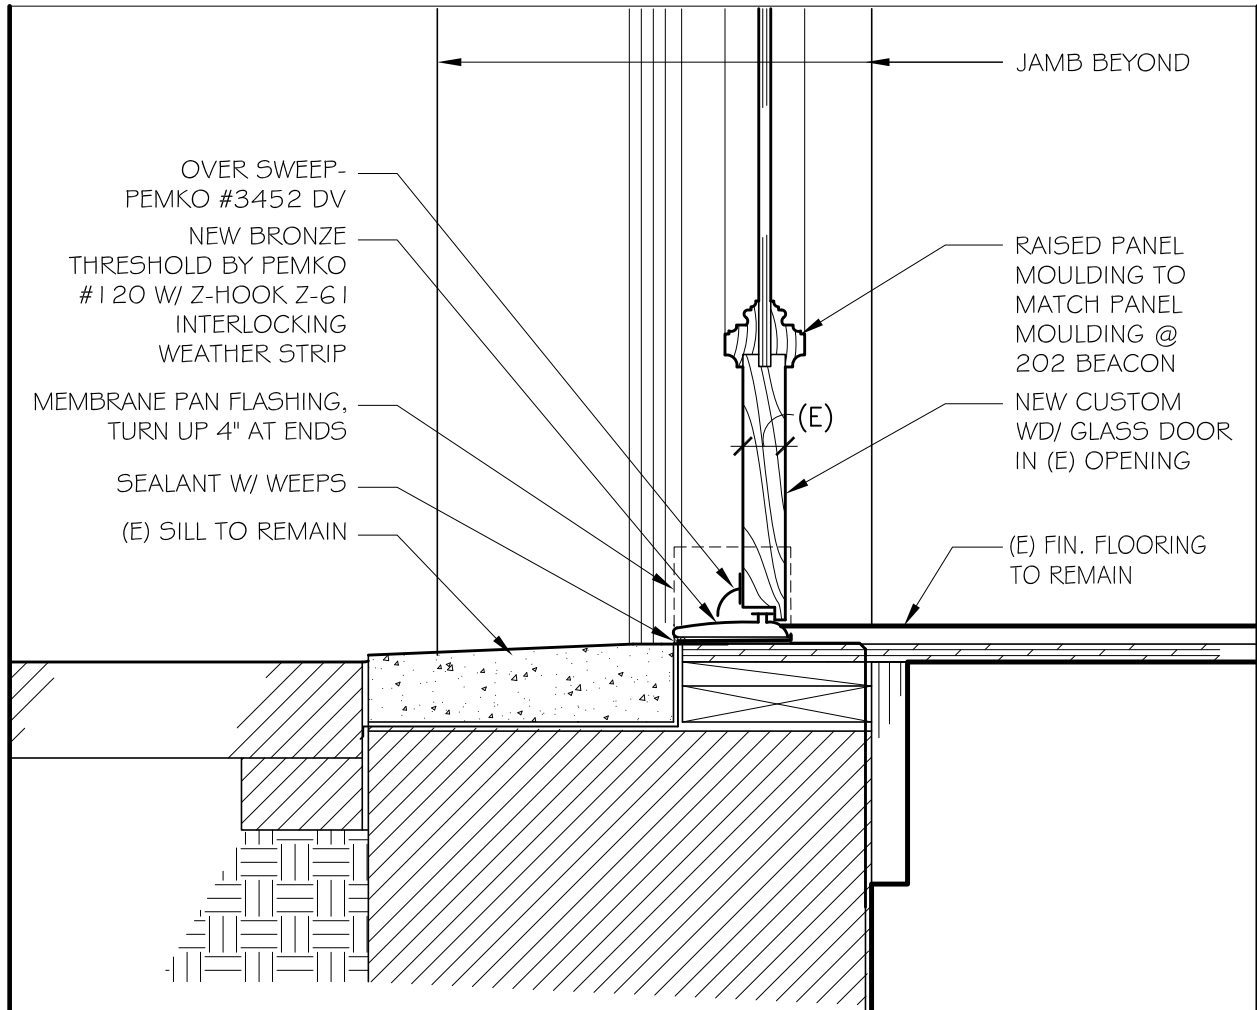

200 BEACON STREET

Old photo NYC

ORIGINAL DOOR AT 200 BEACON ST.

200
BEACON

1 | EXT. DOOR HEAD DETAIL (JAMB SIM.) | 1 1/2" = 1'-0"

SCALE:
1'-1/2" = 1'-0"

DATE:
05.04.17

DOOR HEAD DETAIL

200 BEACON ST
BOSTON, MA

2

2 EXT. DOOR SILL DETAIL @ MASONRY WALL 1/2" = 1'-0"

SCALE:
1'-1/2" = 1'-0"

DATE:
05.04.17

DOOR SILL DETAIL

200 BEACON ST
BOSTON, MA

3