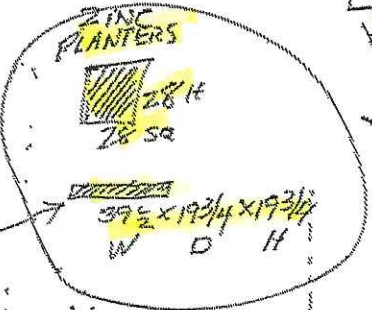

RESTORATION
HARDWARE
ESTATE ZINC
PLANTERS

- (paint light poles)
Zinc grey -
- (paint lg. clay pot w/ SPIRAL EVERGREEN)
ZINC GREY -
- 14 TROUSERS 39 1/2 x 19 3/4 \$468.00 EA
- LARGE
ZINC
PLANTER 28 x 28 x 28H \$412.00 EA