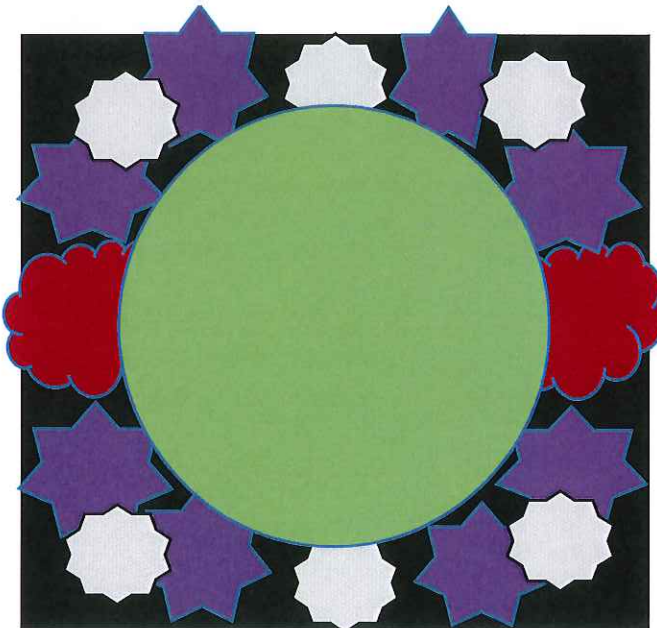

09 06 2017

09 06 2017

09 06 2017

09 06 2017

09 06 2017

40" x 20" Troughs

3 Gal Boxwood Ball

4 or 6 inch Annuals in Pink and Purple

1 Gal Perennial Red Leaf Heuchera

4 or 6 inch Annual in White

28" x 28" Cubes

5-7gal Evergreen

1 Gal Perennial

4 or 6 inch Annuals in Pink and Purple

4 or 6 inch Annual in White

THE RH MEMBERS PROGRAM. SAVE 25% ON EVERYTHING RH.* ▶

Image approximately 27" x 27" (68.5 cm) 3,73" (9.47 cm) Repeat

Cooper Ash **NEW**

4835-0000 / 46" (116.8 cm) roll

Signature Series
100% Sunbrella® Acrylic