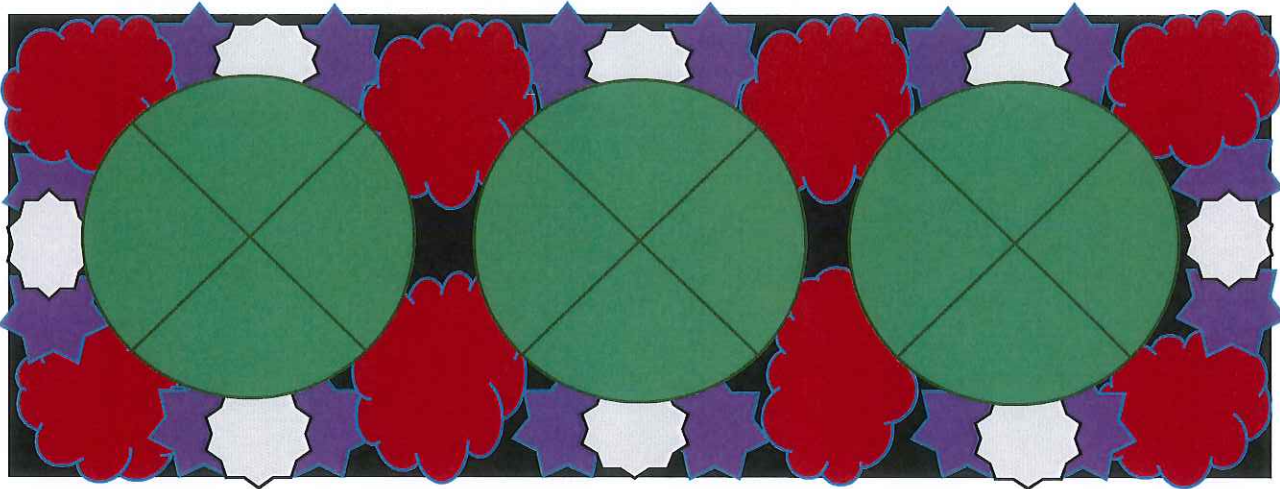

09 06 2017

09 06 2017

09 06 2017

09 06 2017

09 06 2017

40" x 20" Troughs

3 Gal Boxwood Ball

4 or 6 inch Annuals in Pink and Purple

1 Gal Perennial Red Leaf Heuchera

4 or 6 inch Annual in White

28" x 28" Cubes

5-7gal Evergreen

1 Gal Perennial

4 or 6 inch Annuals in Pink and Purple

4 or 6 inch Annual in White

THE RH MEMBERS PROGRAM. SAVE 25% ON EVERYTHING RH.* ▶

RH

RH MODERN RH BABY & CHILD RH TEEN RH INTERIOR DESIGN

ESTATE ZINC SQUARE PLANTERS

\$310 - \$625 REGULAR
\$232 - \$468 MEMBER

Recalling pots from 19th-century English and Belgian estate gardens, these stately planters are crafted in a family-owned workshop in Bulgaria.

Image approximately 27" x 27" (68.5 cm) 3,73" (9.47 cm) Repeat

Cooper Ash **NEW**

4835-0000 / 46" (116.8 cm) roll

Signature Series
100% Sunbrella® Acrylic