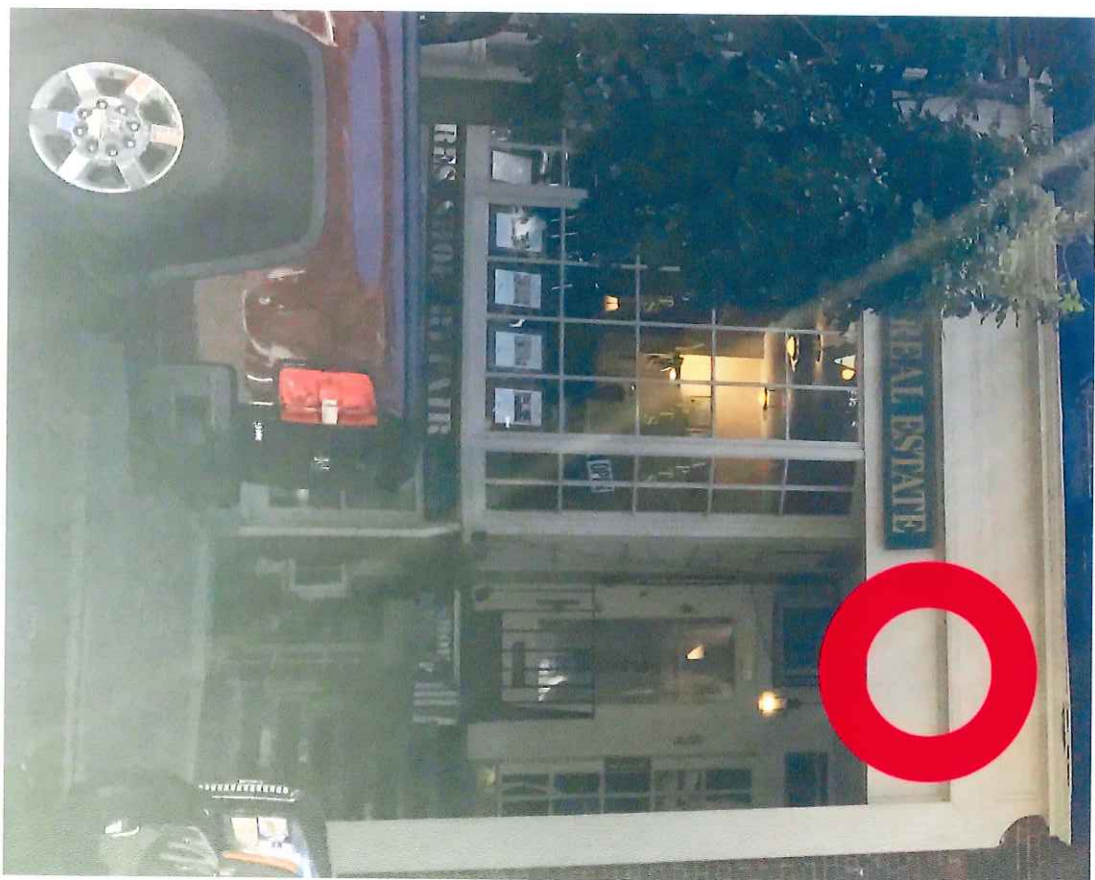

Hancock shaded dark green

Applique is dark green with carved gilded letters and the border is gilded

Material is Spanish cedar

84 Charles Street

84 Charles Street

Photographs of 84 Charles Street, Boston, MA 02114

**Circles Indicate the Location Where
the Projecting Sign Will Be Installed**

ARTISTIC SIGN & CARVING COMPANY

HAND-CARVED SIGNS SINCE 1975

8/17/17

To: Hancock Real Estate Company

For: (1) Double Faced projecting Sign 3' x 2' x 2"
as per artwork provided under separate
cover.