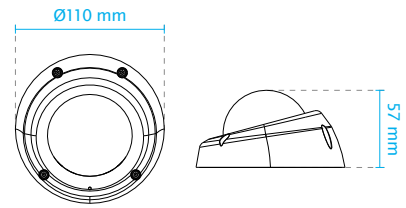

Technical Specifications

Warranty 24 months

System Requirements

Operating System Microsoft Windows 8/7

Web Browser Mozilla Firefox 7~43 (streaming only)
Internet Explorer 10/11

Other Players VLC: 1.1.11 or above
Quicktime: 7 or above

Included Accessories

Others Quick installation guide, warranty card,
alignment sticker, screwdriver, accessories
bag

Dimensions

Compatible Accessories

Cable