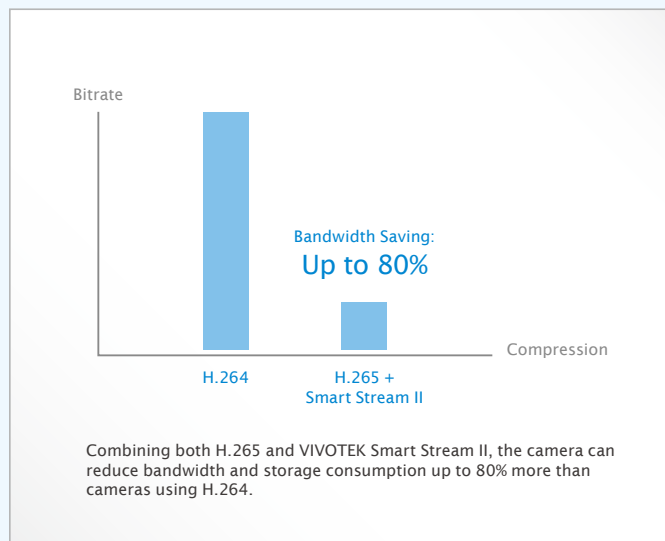

Parking Lot