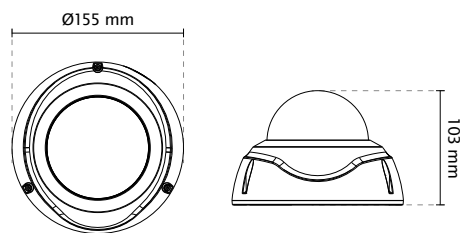

General

Smart Focus System	Remote Focus
Connectors	RJ-45 cable connector for Network/PoE connection Audio input Audio output DC 12V power input Digital input*1 Digital output*1
LED Indicator	System power and status indicator
Power Input	DC12V FD9381-HTV: IEEE 802.3af/at PoE Class 0 FD9381-EHTV: IEEE 802.3at PoE Class 4
Power Consumption	FD9381-HTV: Max. 12.8 W FD9381-EHTV: Max. 25.5 W (Heater on)
Dimensions	Ø 155 x 103 mm
Weight	FD9381-HTV: 927 g FD9381-EHTV: 928 g
Casing	Weather-proof IP66-rated housing Vandal-proof IK10-rated metal housing
Safety Certifications	CE, LVD, FCC Class A, VCCI, C-Tick, UL
Operating Temperature	FD9381-HTV: Starting Temperature: -10°C ~ 50°C (14°F ~ 122°F) Working Temperature: -20°C ~ 50°C (-4°F ~ 122°F) FD9381-EHTV: Starting Temperature: -40°C ~ 50°C (-40°F ~ 122°F) Working Temperature: -50°C ~ 50°C (-58°F ~ 122°F)
Humidity	90%
Warranty	36 months

System Requirements

Operating System	Microsoft Windows 7/8
Web Browser	Mozilla Firefox 7~10 (streaming only) Internet Explorer 10/11
Other Players	VLC: 1.1.11 or above Quicktime: 7 or above

Included Accessories

CD	User's manual, quick installation guide, Shepherd, VAST
Others	Quick installation guide, screw pack, alignment sticker, desiccant bag, water-proof connectors, conduit connector, CD

Dimensions

Compatible Accessories

Mounting Kits

PoE Kits

All specifications are subject to change without notice. Copyright © VIVOTEK INC. All rights reserved.

Ver. 7