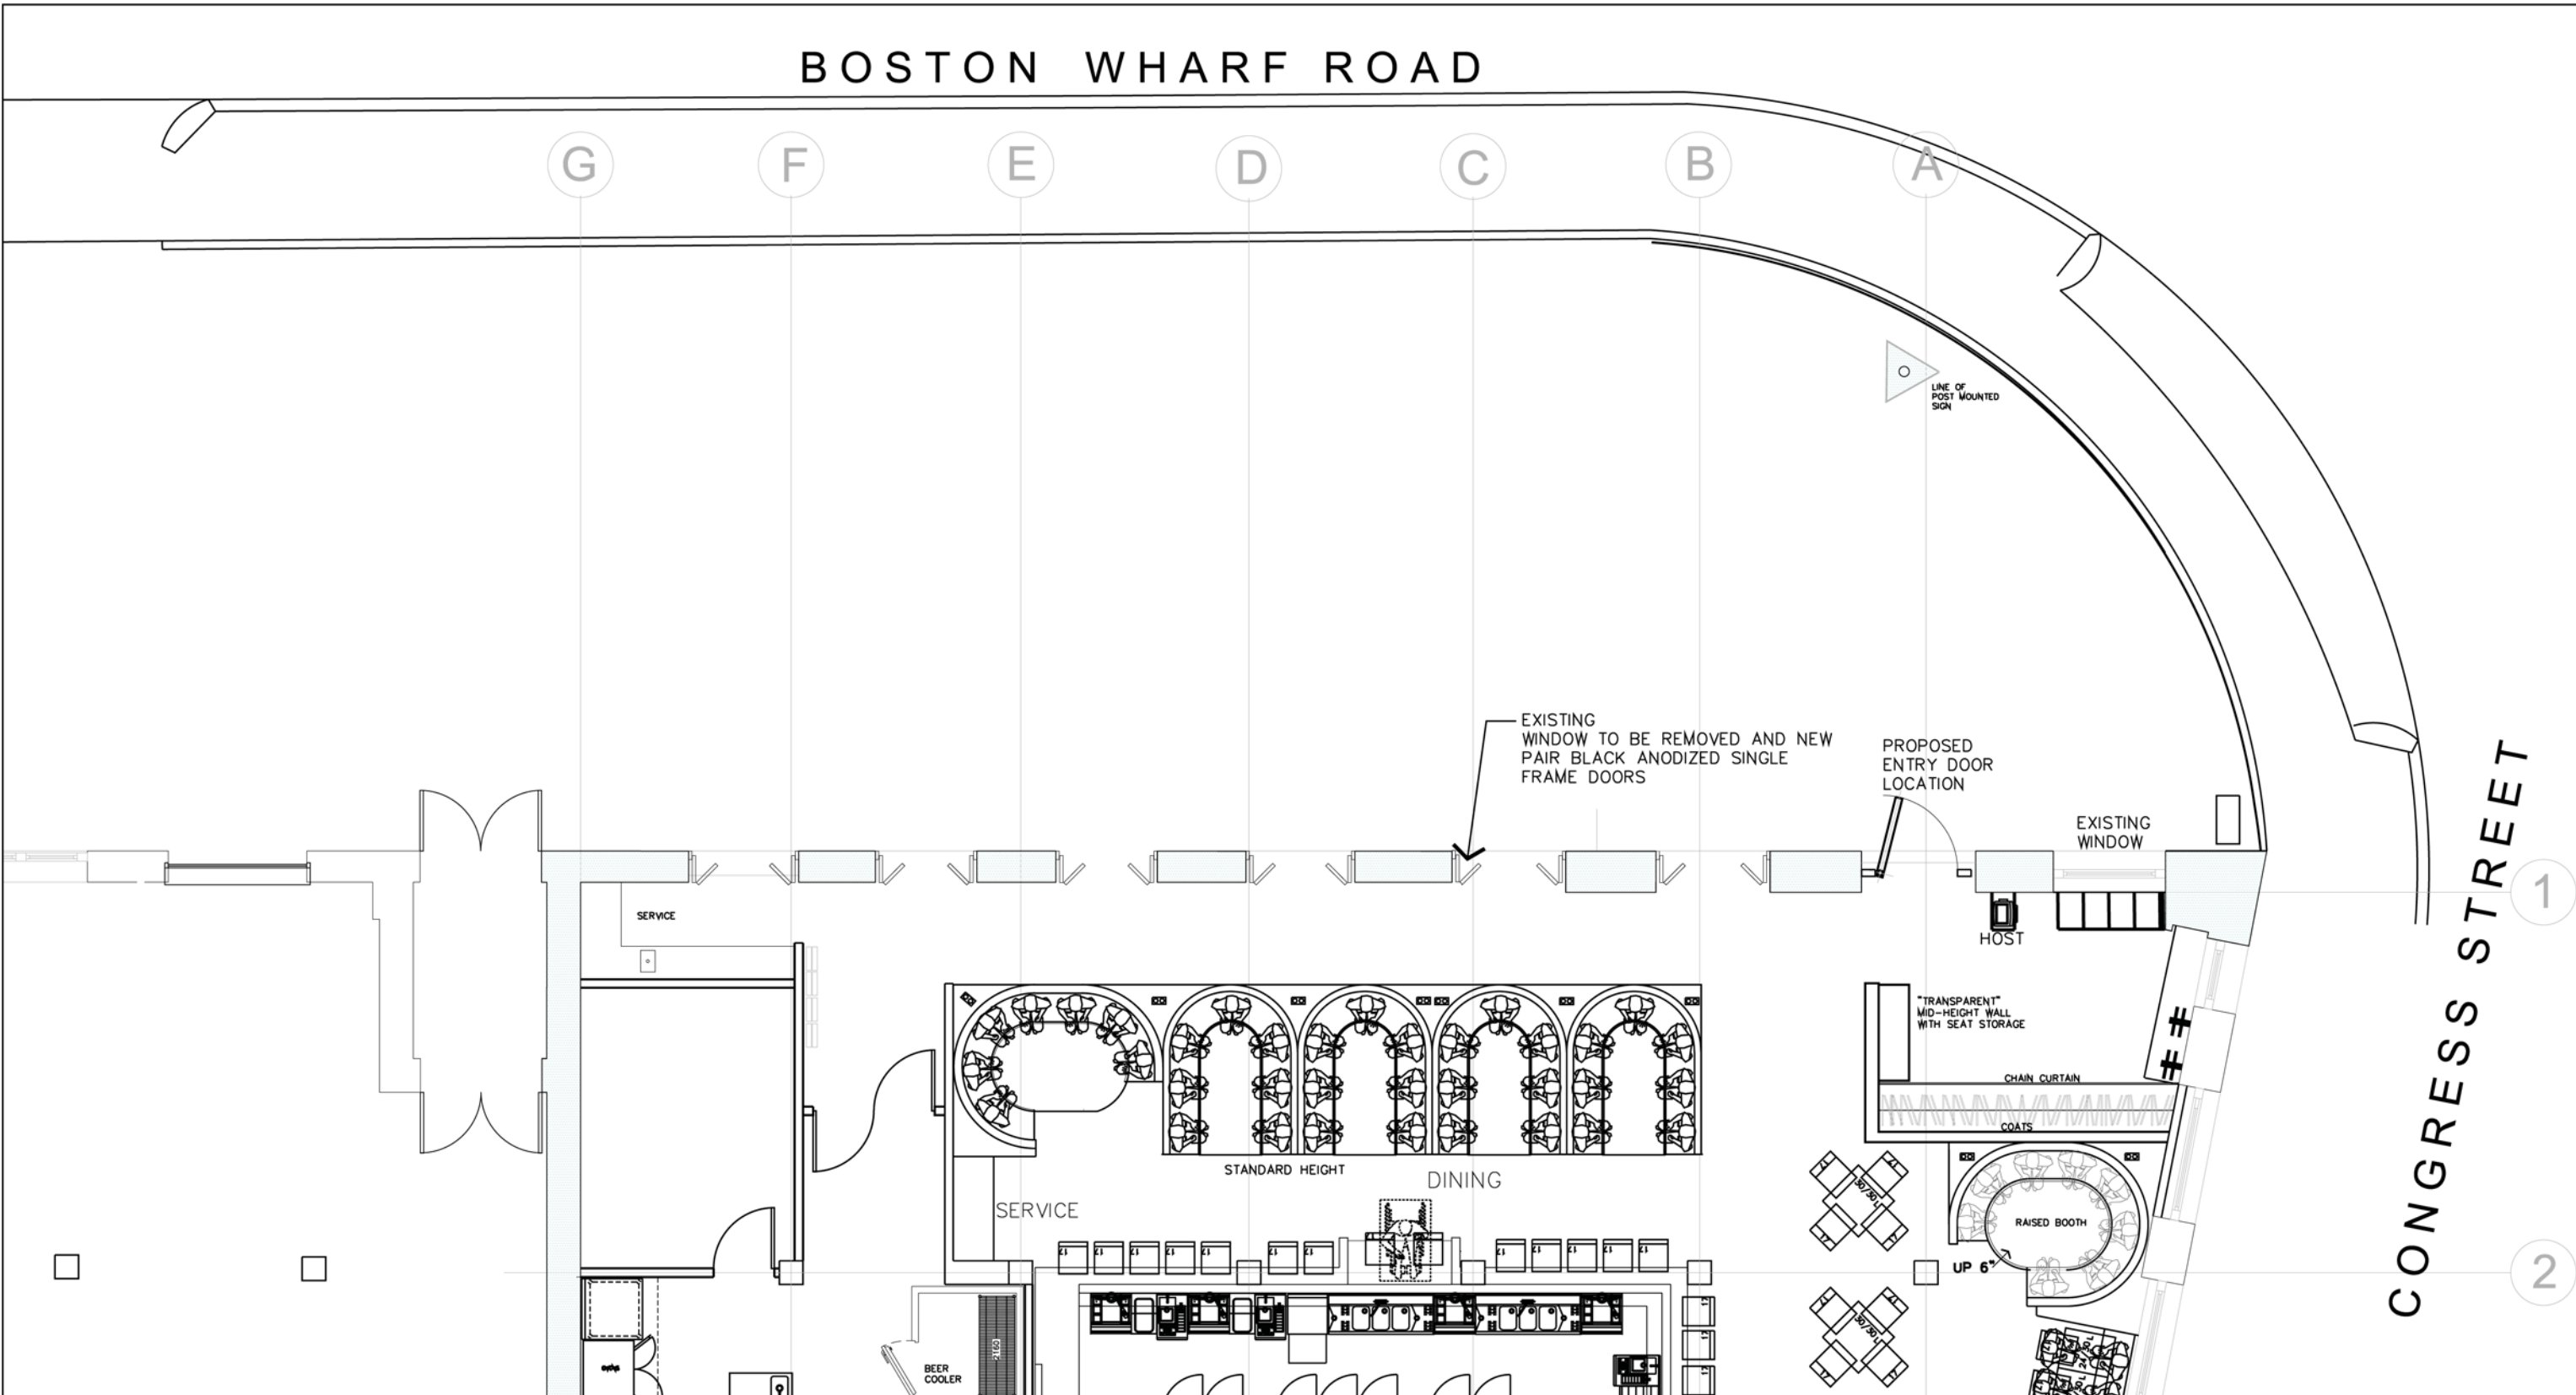

BOSTON WHARF ROAD

G F E D C B A

pink taco
374 CONGRESS ST

Whitlock
DESIGN GROUP

TORRES ARCHITECTS, INC