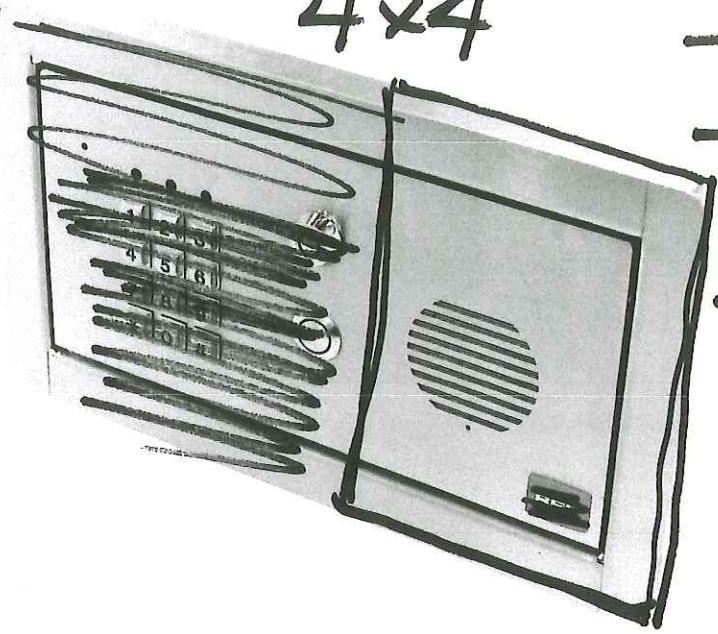

### Details

- Designed in 2017
- Material: Aluminum
- Innovative, slim design combines high-quality light output and efficiency
- No housing required
- IC rated remote driver box included
- Allows easy installation for new construction, remodels or retrofits
- Only need 3" clearance needed for installation
- Approved for direct contact with insulation
- Isolated driver integrated inside steel remote box with four .88" knockouts with slots for pryout
- Extremely bright LED light dims down to 10%
- LED module maintains at least 70% light output for 36,000 hours
- Wet listed
- Energy Star Qualified
- CSA Certified
- Warranty: Limited 5 Years
- Made In China

### Dimensions

**Fixture:** Height 1.1", Diameter 3.4"  
**Housing:** Length 4", Width 2.5", Height 1.3"

**Prepared for:**

**Project:**

**Room:**

**Placement:**

**Approval:**

LOCATION OF  
PROPOSED CUSTOM  
BRASS SPEAKER  
COVER

Example →

Custom brass cover  
4x4

- no buttons
- Speaker only
- above current unit buzzers