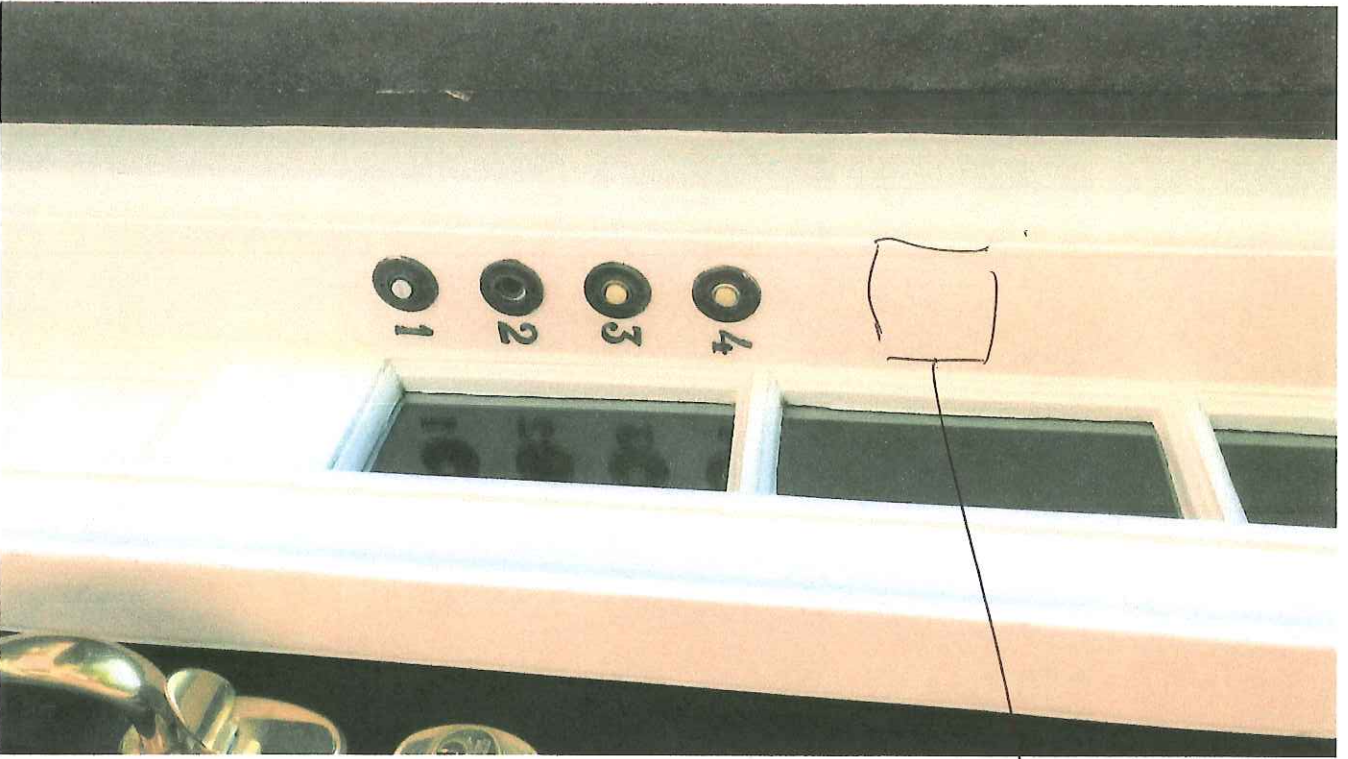

LOCATION OF
PROPOSED CUSTOM
BRASS SPEAKER
COVER