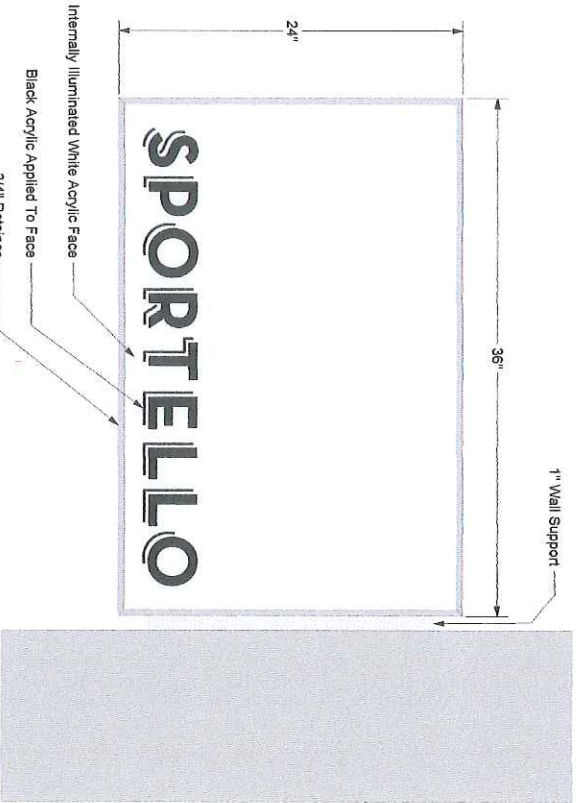

Image capture: Aug 2017 © 2018 Google

Boston, Massachusetts

 Google, Inc.

Street View - Aug 2017

SPORTELLO

1 Top View  
Scale: 3" = 1'-0"

1 Perspective View  
Scale: NTS

1 Front View  
Scale: 3" = 1'-0"

1 Left Side View  
Scale: 3" = 1'-0"

NEON COMPANY, INC.  
118 Herbert Street Framingham MA 01702  
508-879-2663

REVISIONS:

PROJECT  
Sportello  
Blade Sign

DRAWING TITLE  
Blade Sign  
Detail

DATE: 03/20/18  
SCALE: 3" = 1'-0"  
DRAWN BY: Spear  
JOB #:

DRAWING NUMBER

1.0