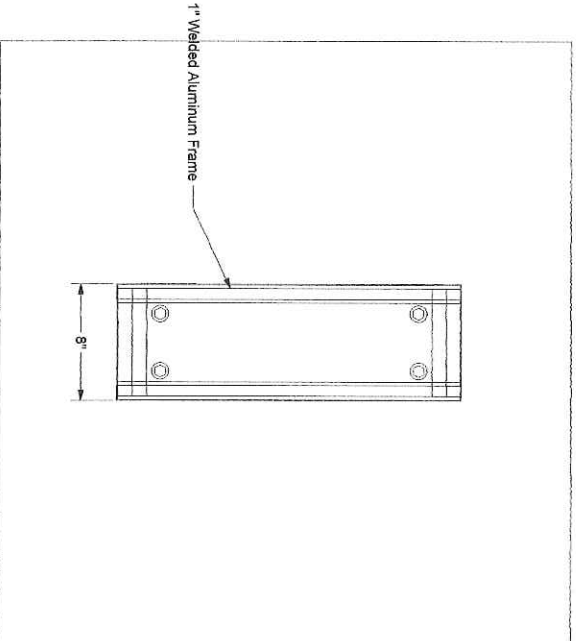

Image capture: Aug 2017 © 2018 Google

Boston, Massachusetts

 Google, Inc.

Street View - Aug 2017

SPORTELLO

1 Top View  
Scale: 3" = 1'-0"

1 Perspective View  
Scale: NTS

1 Front View  
Scale: 3" = 1'-0"

1 Left Side View  
Scale: 3" = 1'-0"

NEON COMPANY, INC.  
118 Herbert Street Framingham MA 01702  
508-879-2663

REVISIONS:

PROJECT  
Sportello  
Blade Sign

DRAWING TITLE  
Blade Sign  
Detail

DATE: 03/20/18  
SCALE: 3" = 1'-0"  
DRAWN BY: Spear  
JOB #: