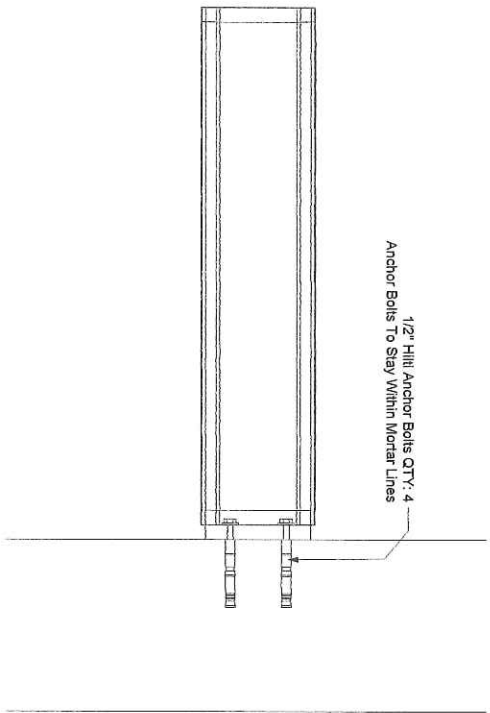

Image capture: Aug 2017 © 2018 Google

Boston, Massachusetts

 Google, Inc.

Street View - Aug 2017

SPORTELLO

1 Top View  
Scale: 3" = 1'-0"

1 Perspective View  
Scale: NTS

1 Front View  
Scale: 3" = 1'-0"

1 Left Side View  
Scale: 3" = 1'-0"

NEON COMPANY, INC.  
118 Herbert Street Framingham MA 01702  
508-879-2663

REVISIONS:

PROJECT  
Sportello  
Blade Sign

DRAWING TITLE  
Blade Sign  
Detail

DATE: 03/20/18  
SCALE: 3" = 1'-0"  
DRAWN BY: Spear  
JOB #:

DRAWING NUMBER

1.0