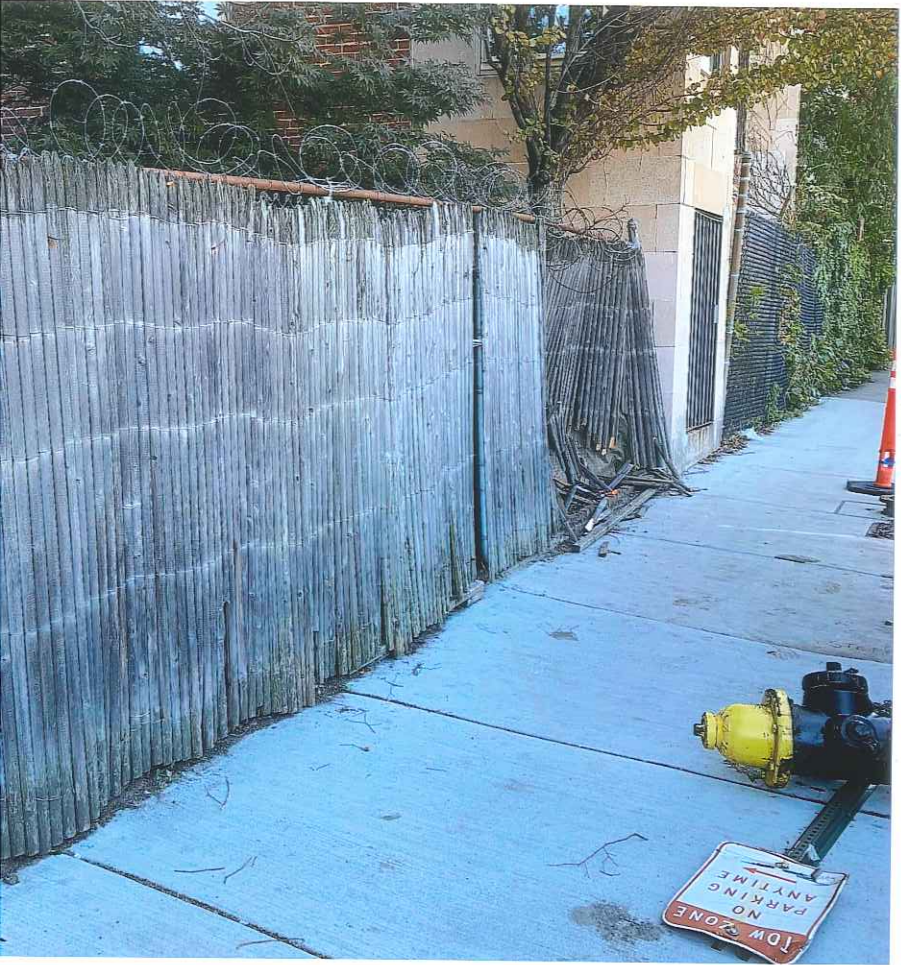

700

Proposed Fence to Match

Proposed Fence design for the rear of 12 Ohs Place along Mugar Way

Proposed

Style: Privacy Fence

Wood: Cedar

Finish: 'Unfinished Cedar'

Height: 6 Ft (to match neighboring fence)

Gate: Hidden center gate (No visible hardware)

Existing

Style: chainlink + stockade privacy

Wood: Cedar

Finish: unfinished cedar

Height: 6 Ft

Gate: Hidden center gate

↑
gate no external
hardware

~25 ft