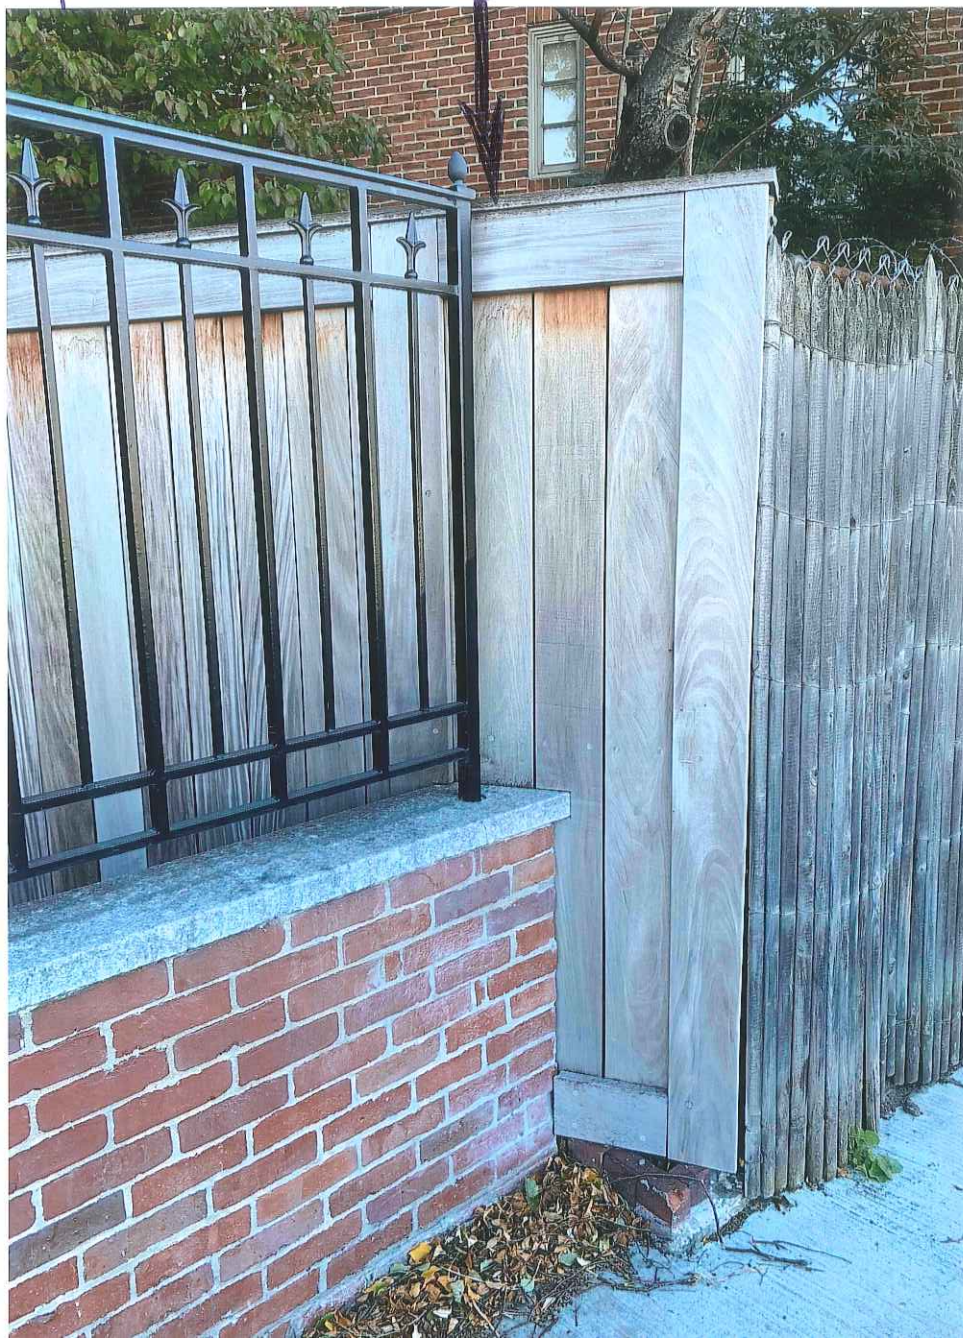

700

Proposed Fence to Match

Proposed Fence design for the rear of 12 Ohs Place along Mugar Way

Proposed

Style: Privacy Fence

Wood: Cedar

Finish: 'Unfinished Cedar'

Height: 6 Ft (to match neighboring fence)

Gate: Hidden center gate (No visible hardware)

Existing

Style: chainlink + stockade privacy

Wood: Cedar

Finish: unfinished cedar

Height: 6 Ft

Gate: Hidden center gate

↑
gate no external
hardware