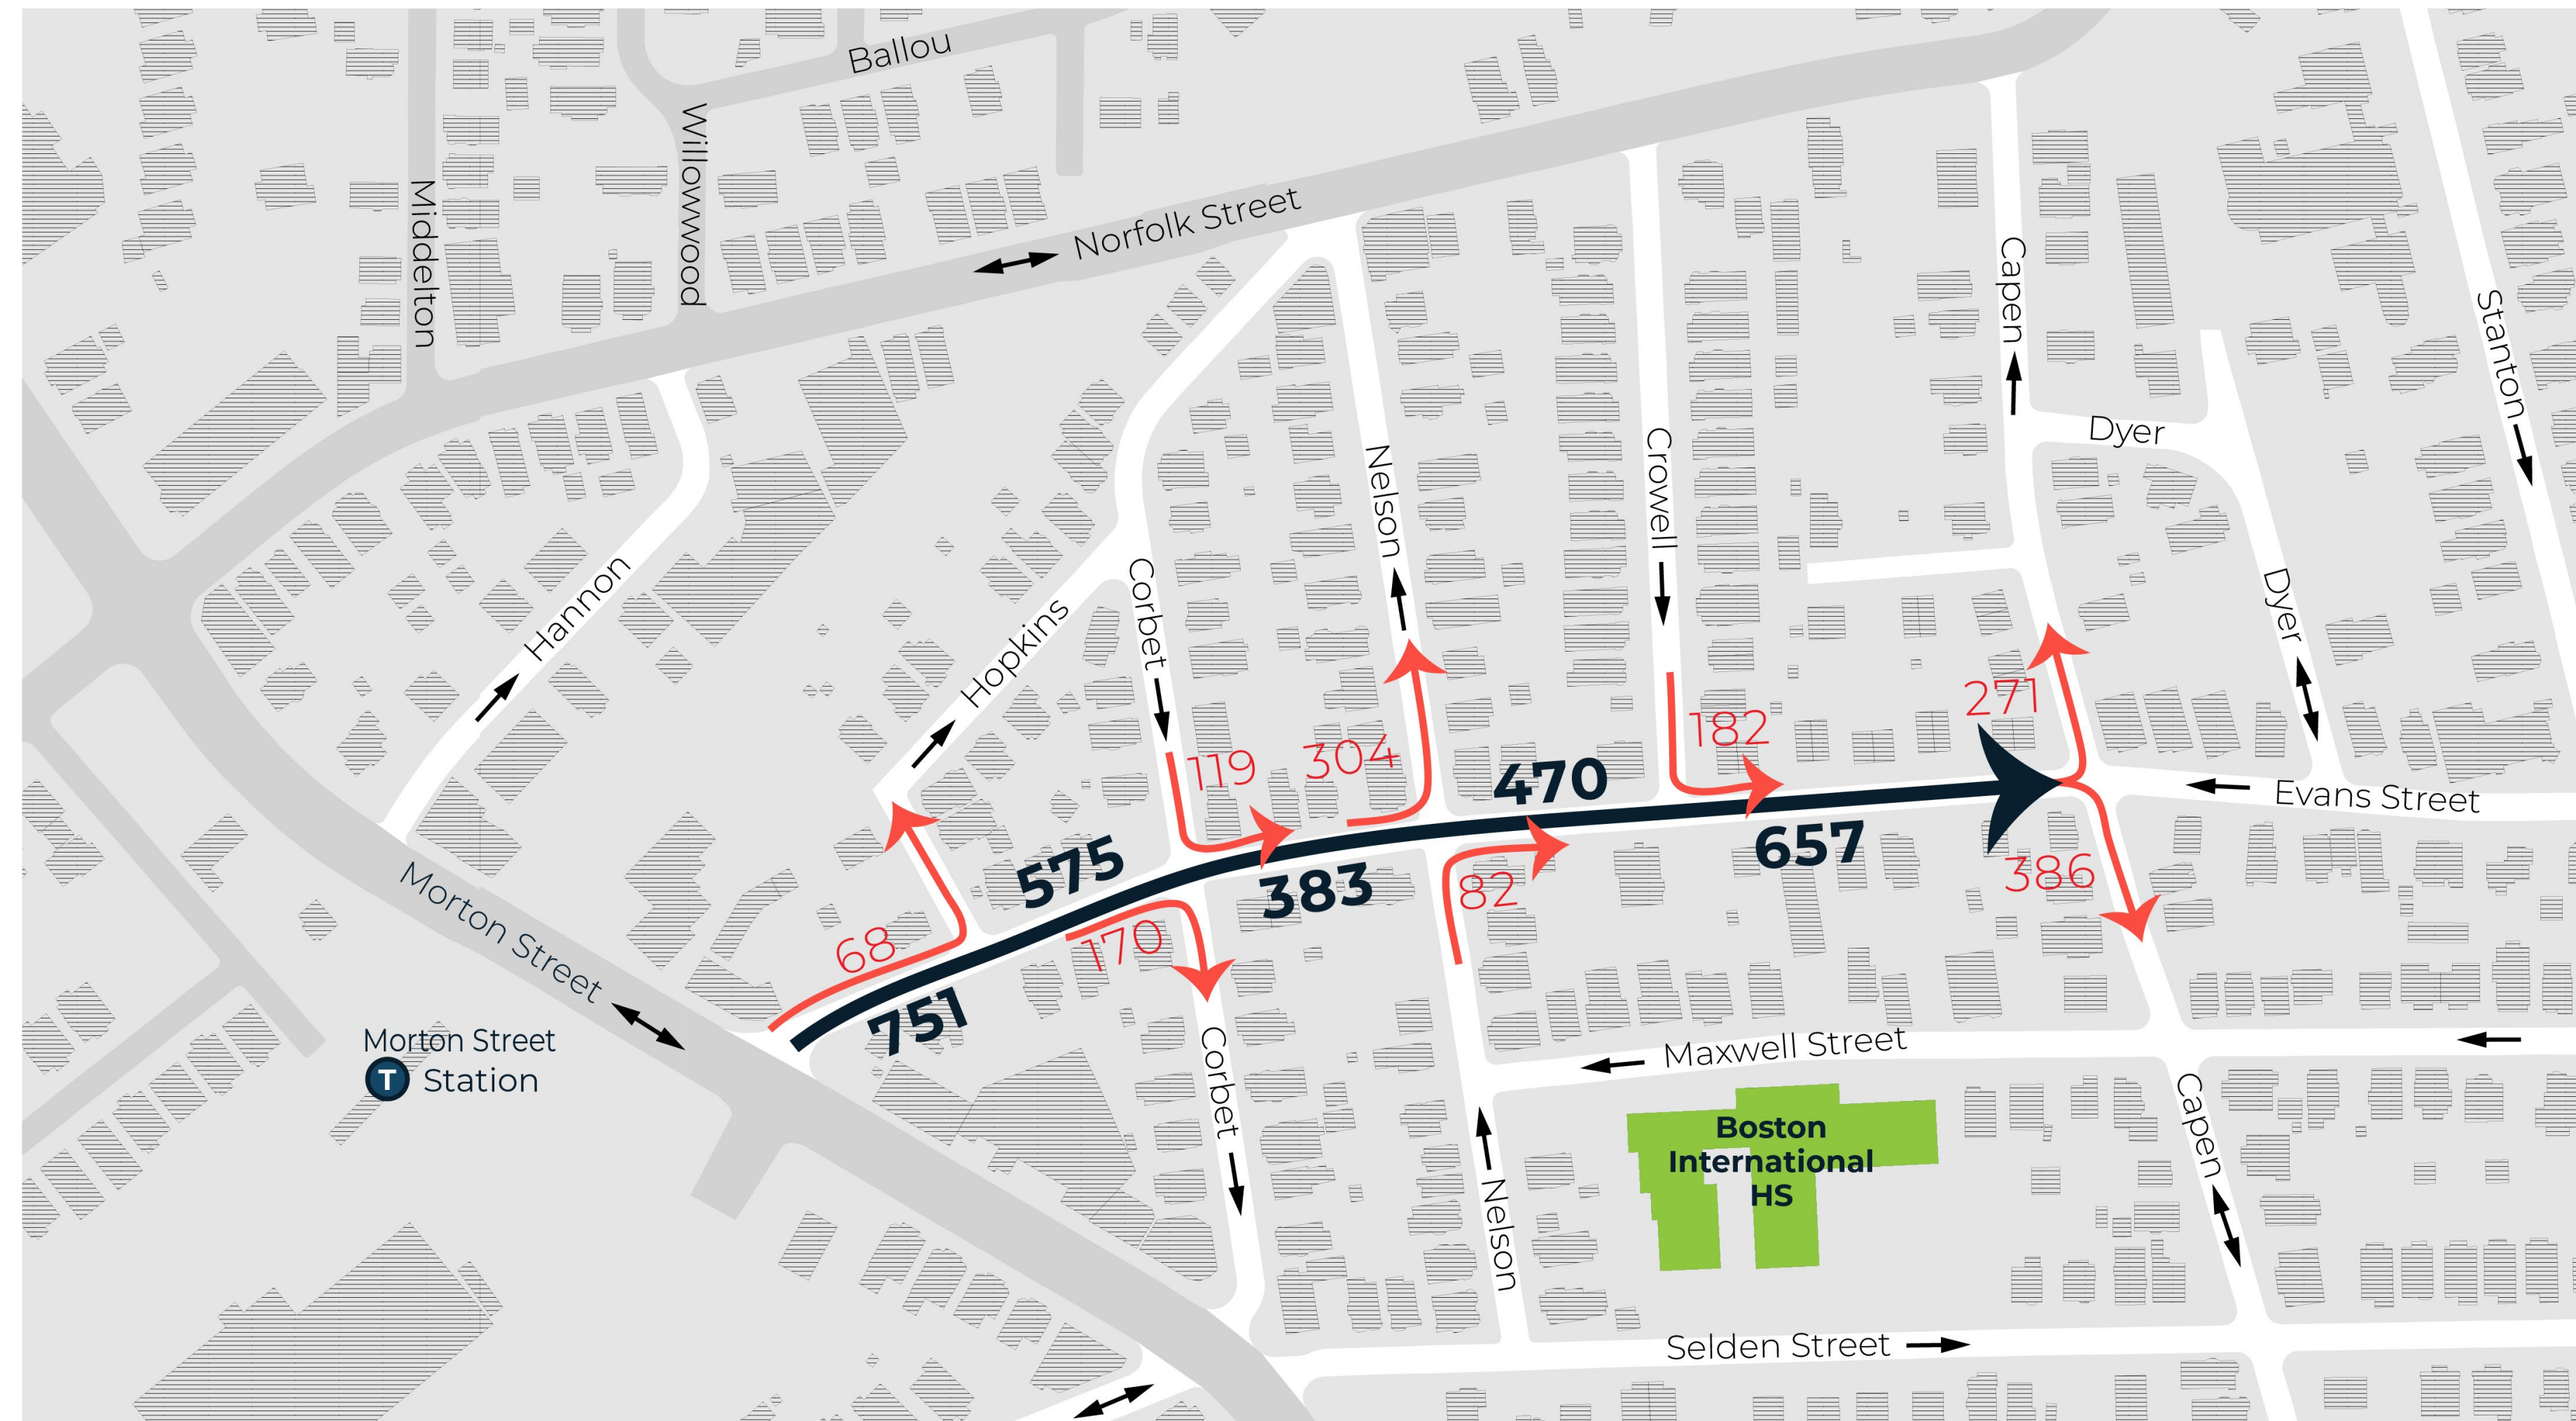

DORCHESTER UNIFIED NEIGHBORHOOD WEST: Evans Street One-Way Conversion

Evans Street Existing Volumes

To convert Evans Street to one-way westbound between Capen Street and Morton Street, the travel volumes on the map to the right will need to be re-routed from Evans Street.

Evans Street Re-Routing Options

The following vehicular routes could be used if Evans Street was converted to one-way westbound between Capen Street and Morton Street:

- A** Morton > Norfolk > Corbet > Evans
- B** Morton > Norfolk > Crowell > Evans
- C** Morton > Norfolk
- D** Morton > Selden > Nelson > Evans
- E** Morton > Selden > Capen > Evans
- F** Morton > Selden > Capen