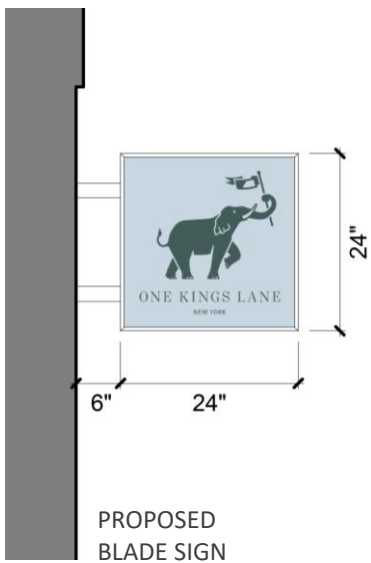

## HISTORICAL REFERENCE

TYPICAL STOREFRONT LOCATIONS WITH PAINTED BRICK & PAINTED WOOD

SIGNAGE DESIGN & PLACEMENT  
OVERALL ELEVATION FACING THOMSON PLACE

SIGNAGE DESIGN & PLACEMENT – TEMPORARY SIGNAGE DURING CONSTRUCTION  
VIEW FACING THOMSON PLACE

**SIGNAGE DESIGN & PLACEMENT – PERMANANT SIGNAGE**  
VIEW FACING THOMSON PLACE

- Thomson Pl Frieze Signage
- Store Business Hours
- Brand Bio Signage
- OKL Logo Window Vinyl
- Plain English Window Vinyl
- Elsie Plaque