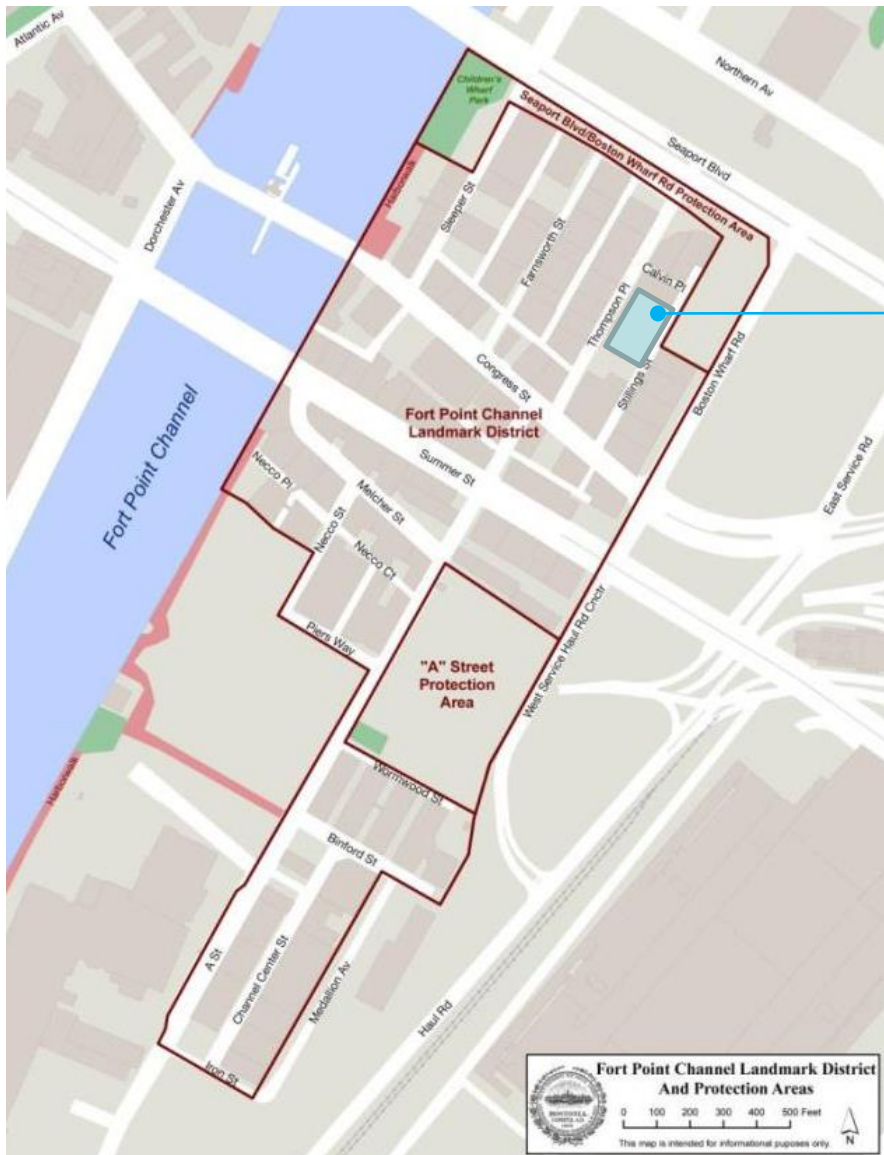

# 25 THOMSON STOREFRONT MODIFICATIONS AND SIGNAGE

# DESIGN REVIEW AGENDA

LOCATION OF BUILDINGS WITHIN DISTRICT

EXISTING PHOTOS

ENTRY MODIFICATION

- EXISTING ELEVATION(S)
- PROPOSED ELEVATION(S)

SIGNAGE DESIGN

- ORIGINAL SIGNAGE SUBMISSION
- PROPOSED SIGNAGE DESIGN

25 THOMSON PLACE

FORT POINT CHANNEL LANDMARK DISTRICT  
PROJECT LOCATION MAP

## EXISTING PHOTO

THOMSON PLACE (STILLINGS STREET IS SIMILAR BUT HAS AN ADDITIONAL BAY)