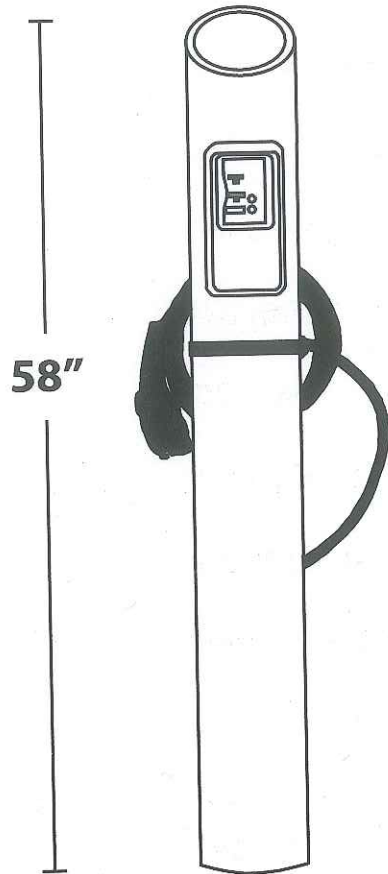

Proposed trench for underground power for EV charge station

Proposed EV charging bollard

Proposed 2'x 2' x 2' EV charge protection bollard

EV Charging Station Product Specifications

TECHNICAL SPECIFICATIONS

Adjustable Amperage: 12-30 Amps

Voltage: 96-264 VAC

Cord Length: 23 ft.

Weight: 125 lbs.

Dimensions: Diameter 7.2" Height 58"

Input/Output Power: 7.2 kW

Input Current: 30 Amps

Breaker Size: 40 Amps

Temperature Rating: -30°F to +150°F (-35°C to +66°C)

Bollard Cover: 1/4" wall thickness, high density thermoplastic (HDPE)

Available in any color

<small>THIS DRAWING AND ALL THE INFORMATION THEREON IS THE PROPERTY OF THE IDEAL SHIELD, IS CONFIDENTIAL AND MUST NOT BE MADE PUBLIC. ANY COPIES, NOT USED, TO THE DISADVANTAGE OF SAID IDEAL SHIELD AND IS SUBJECT TO RETURN ON DEMAND.</small> <small>© COPYRIGHT 2023 IDEAL SHIELD</small>	NO.	REVISIONS	DATE	APPROVED	 2525 Clark St. Detroit, MI 48209	PROJECT	ENGINEER	DESCRIPTION	DRAWN BY PROJECT NO. CHECKED BY SCALE	DATE SCALE SHEET NO. 1 OF 1
								Electric Vehicle Charging Station		