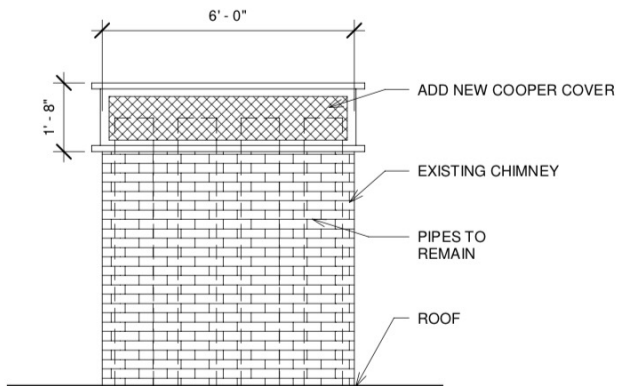

UNIVERSITY OF CALIFORNIA

LIBRARY

42 Mount vernon boston ma

chimney cap

① CHIMNEY SIDE ELEVATION
3/8" = 1'-0"

② CHIMNEY FRONT ELEVATION
3/8" = 1'-0"

Owner:

CHIMNEY COVER

CHIMNEY COVER

Project number 00147

Date 08-14-2019

Drawn by Author

Checked by Checker

A111

Scale 3/8" = 1'-0"