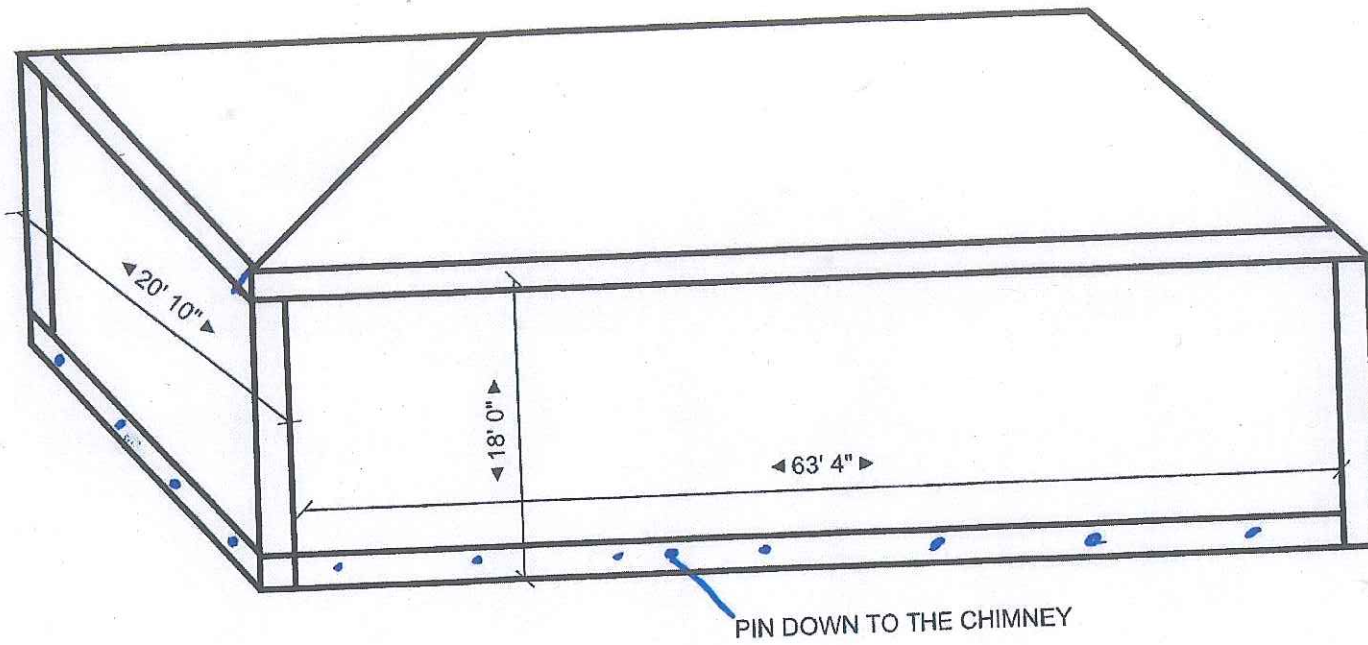

UNIVERSITY OF CALIFORNIA

LIBRARY

42 Mount vernon boston ma

chimney cap

① CHIMNEY SIDE ELEVATION
3/8" = 1'-0"

② CHIMNEY FRONT ELEVATION
3/8" = 1'-0"

Owner:

CHIMNEY COVER

CHIMNEY COVER

Project number 00147

Date 08-14-2019

Drawn by Author

Checked by Checker

A111

Scale 3/8" = 1'-0"