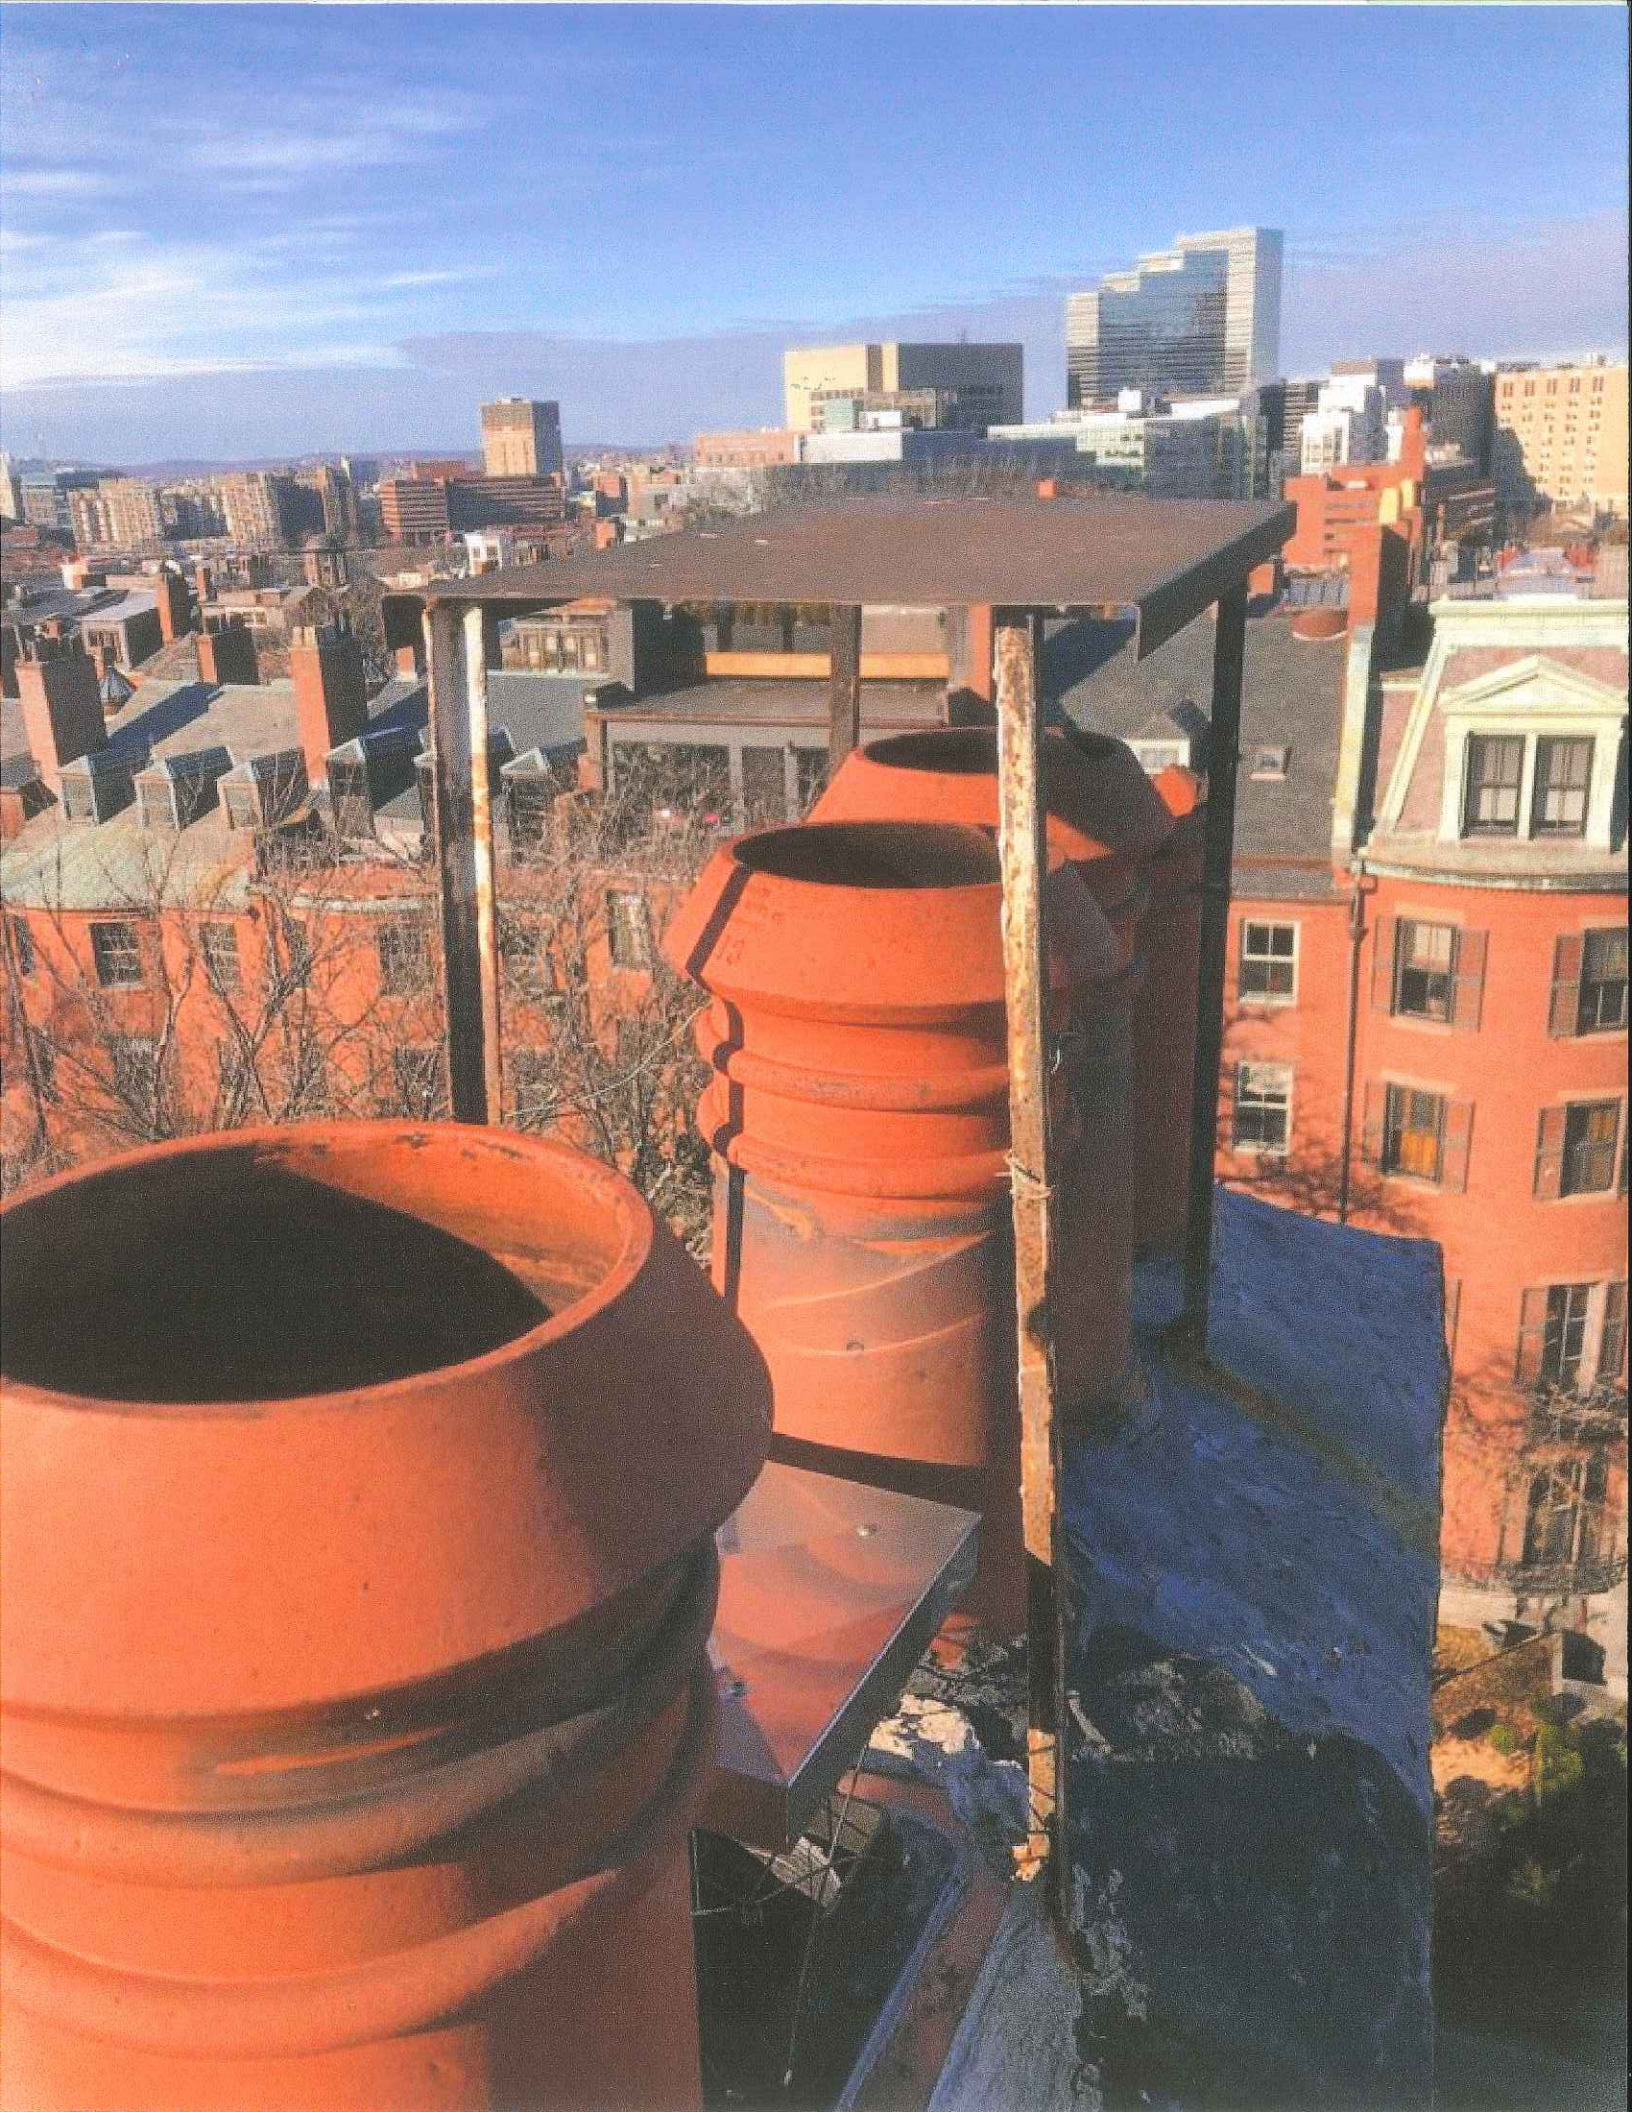

UNIVERSITY OF CALIFORNIA

LIBRARY

42 Mount vernon boston ma

chimney cap

① CHIMNEY SIDE ELEVATION
3/8" = 1'-0"

② CHIMNEY FRONT ELEVATION
3/8" = 1'-0"

Owner:

CHIMNEY COVER

CHIMNEY COVER

Project number 00147

Date 08-14-2019

Drawn by Author

Checked by Checker

A111

Scale 3/8" = 1'-0"