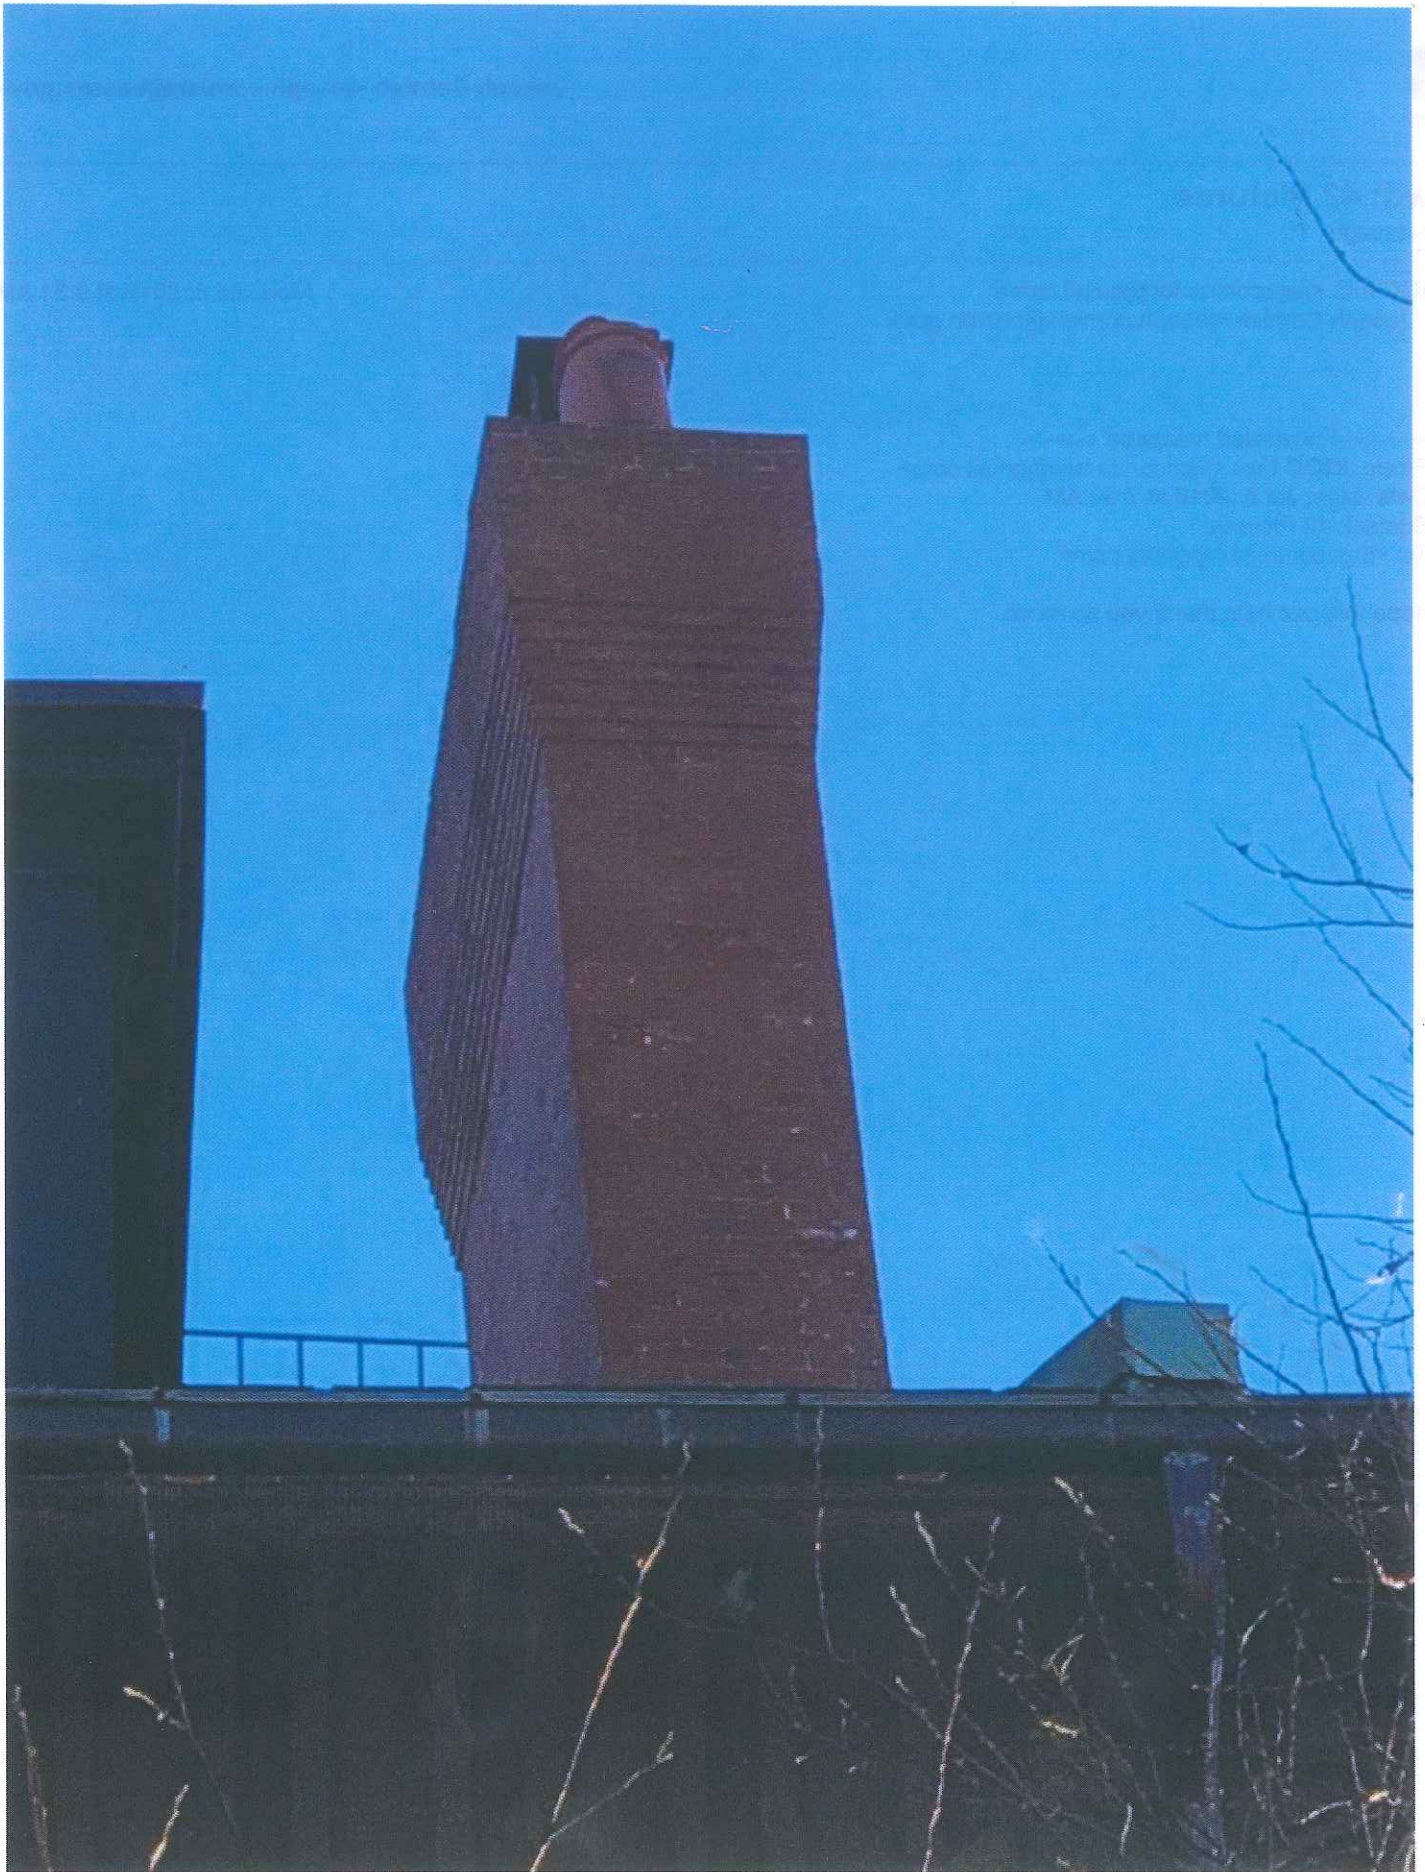

UNIVERSITY OF CALIFORNIA

LIBRARY

42 Mount vernon boston ma

chimney cap

① CHIMNEY SIDE ELEVATION
3/8" = 1'-0"

② CHIMNEY FRONT ELEVATION
3/8" = 1'-0"

Owner:

CHIMNEY COVER

CHIMNEY COVER

Project number 00147

Date 08-14-2019

Drawn by Author

Checked by Checker

A111

Scale 3/8" = 1'-0"