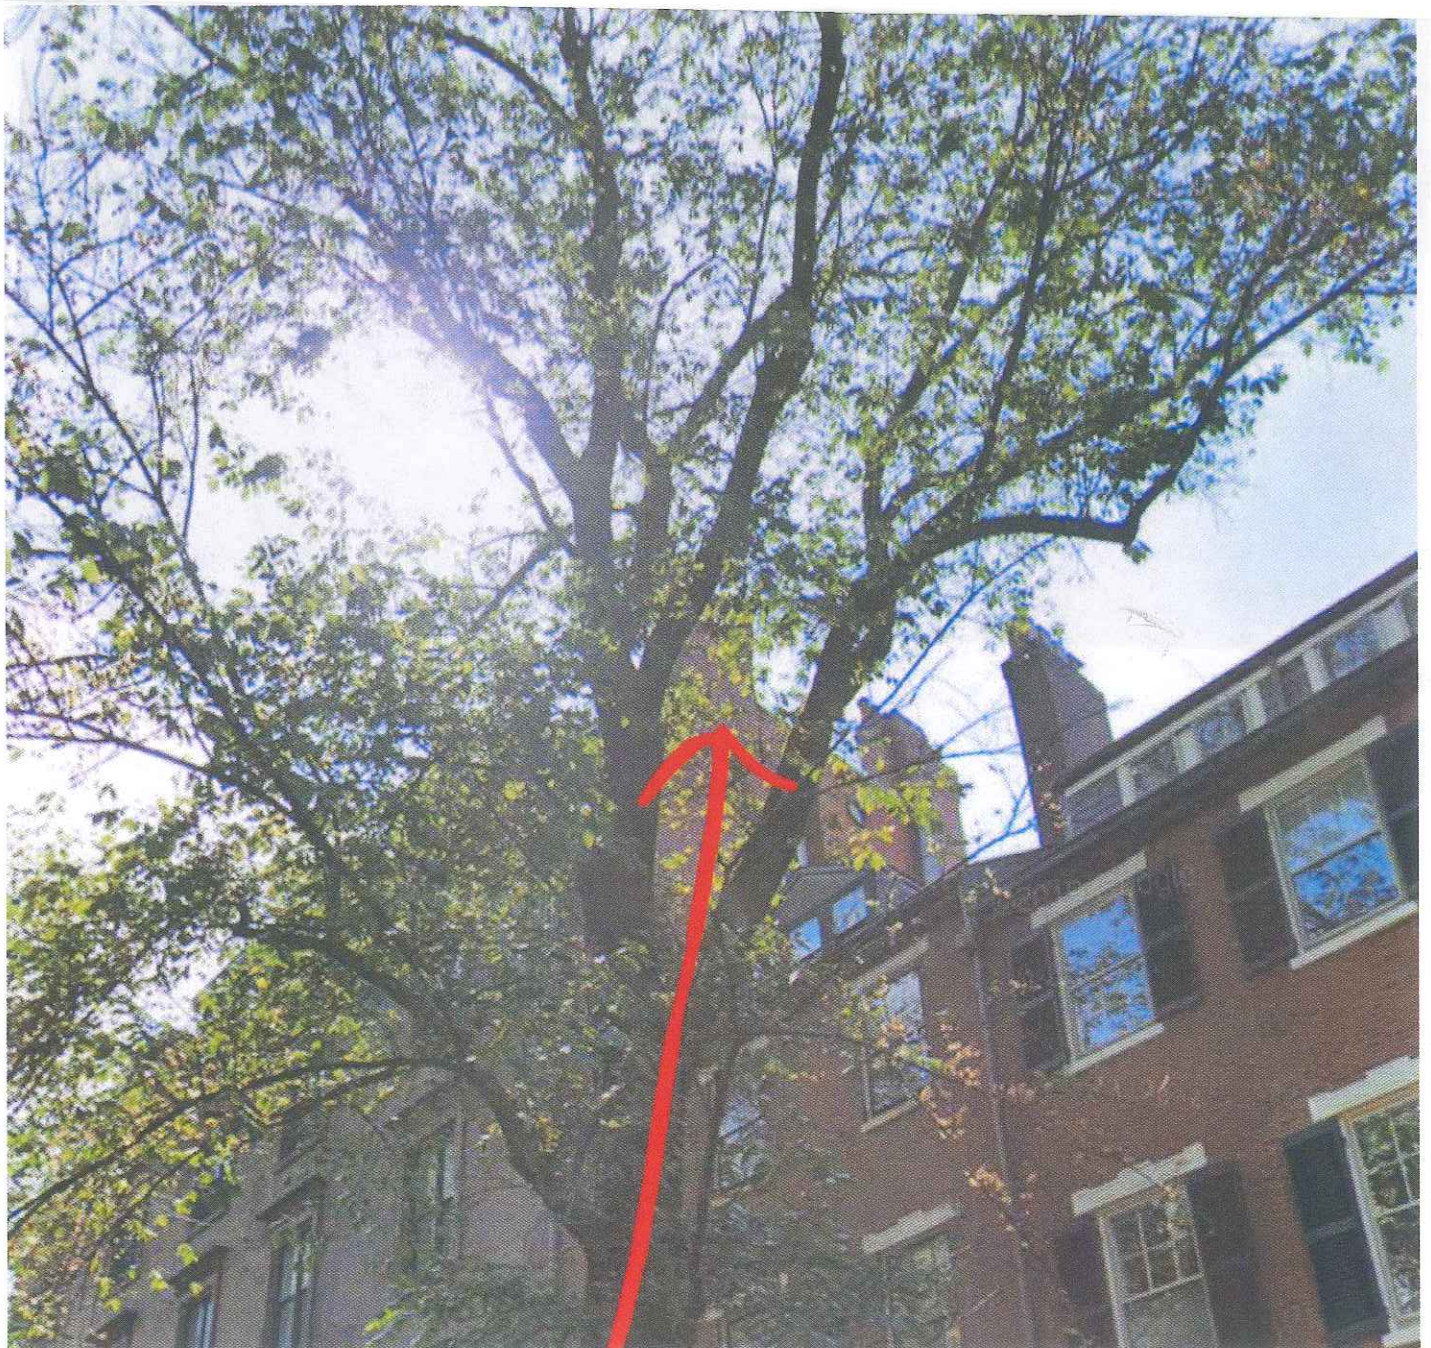

UNIVERSITY OF CALIFORNIA

LIBRARY

42 Mount vernon boston ma

chimney cap

① CHIMNEY SIDE ELEVATION
3/8" = 1'-0"

② CHIMNEY FRONT ELEVATION
3/8" = 1'-0"

Owner:

CHIMNEY COVER

CHIMNEY COVER

Project number 00147

Date 08-14-2019

Drawn by Author

Checked by Checker

A111

Scale 3/8" = 1'-0"