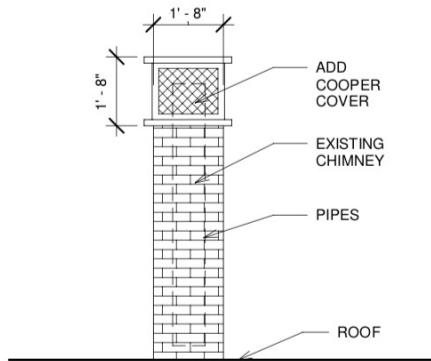

UNIVERSITY OF CALIFORNIA

LIBRARY

42 Mount vernon boston ma

chimney cap

① CHIMNEY SIDE ELEVATION
3/8" = 1'-0"

② CHIMNEY FRONT ELEVATION
3/8" = 1'-0"

Owner:

CHIMNEY COVER

CHIMNEY COVER

Project number 00147

Date 08-14-2019

Drawn by Author

Checked by Checker

A111

Scale 3/8" = 1'-0"