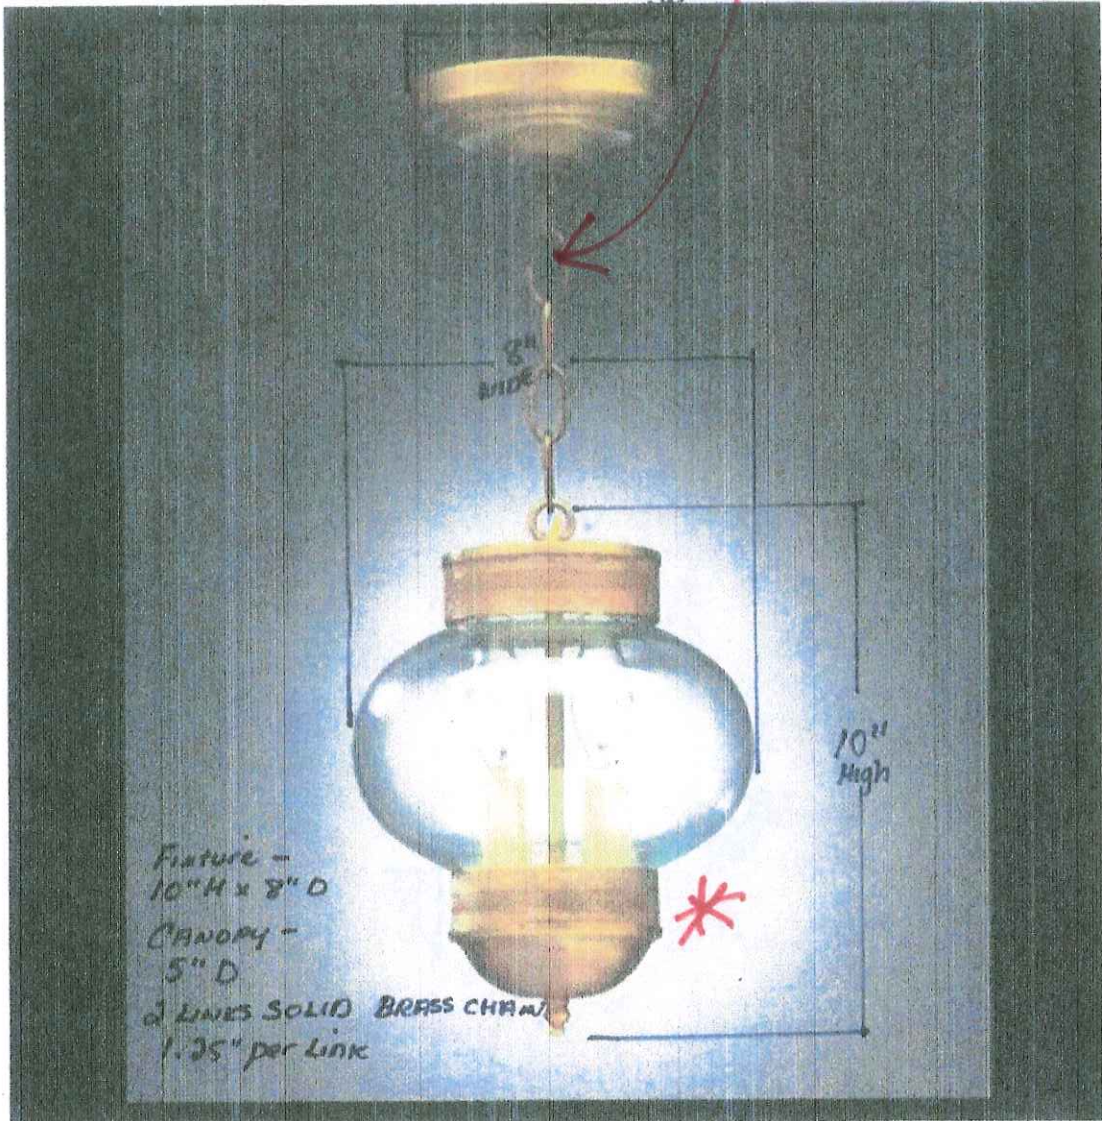

EXISTING RECESSED
FIXTURE

FIXTURE @ 17 CHESTNUT

CHAIN 2 LINKS

PROPOSED FIXTURE @ 13 CHESTNUT

*DULL BRONZE FINISH