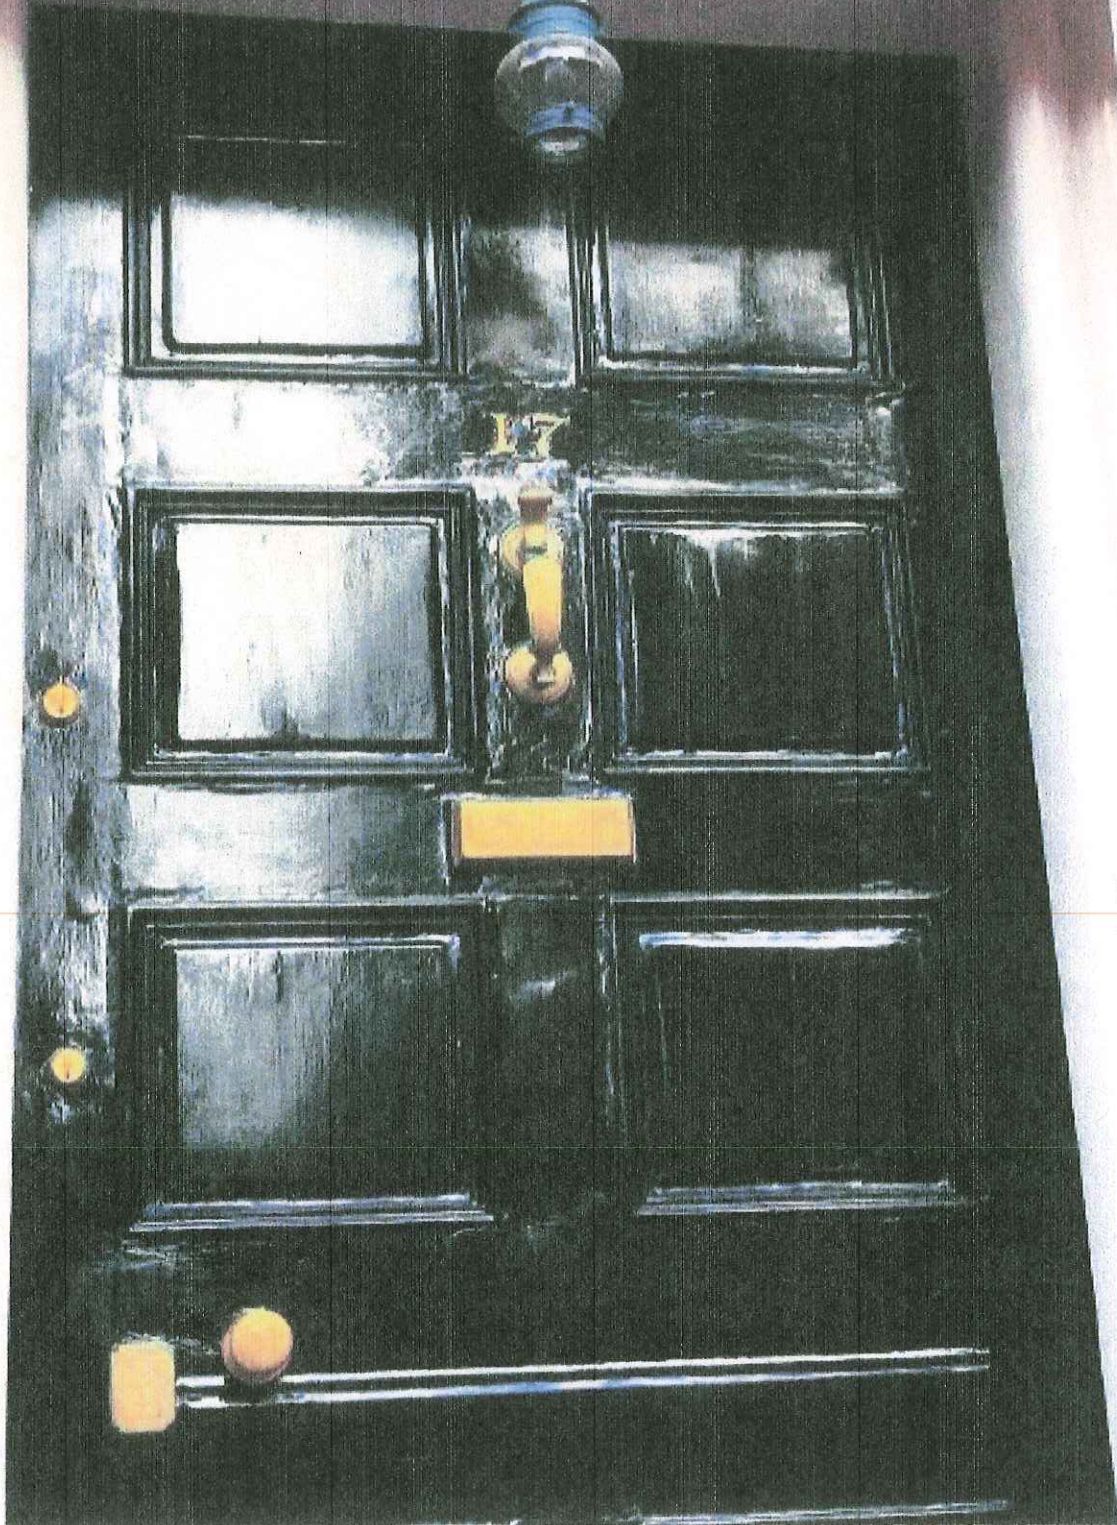

EXISTING RECESSED
FIXTURE

FIXTURE @ 17 CHESTNUT

CHAIN 2 LINKS

PROPOSED FIXTURE @ 13 CHESTNUT

*DULL BRONZE FINISH