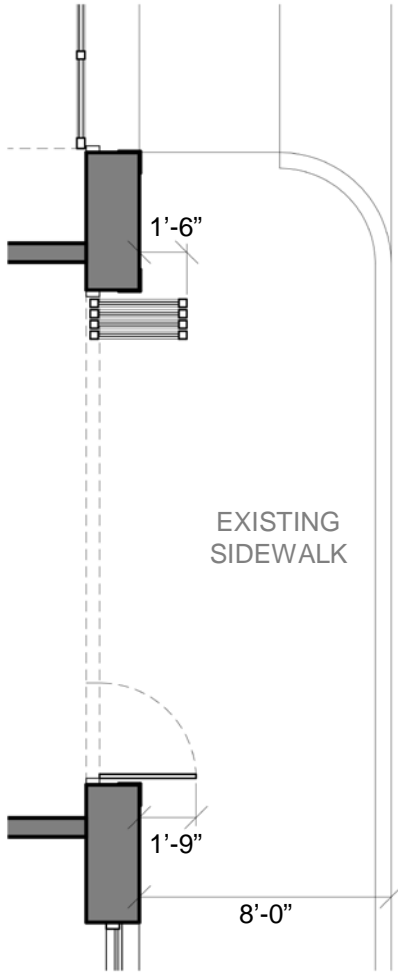

26 THOMSON PLACE
 30 THOMSON PLACE
 36 THOMSON PLACE

FORT POINT CHANNEL LANDMARK DISTRICT
 PROJECT LOCATION MAP

30 THOMSON PLACE EXISTING CONDITIONS

DESIGN INSPIRATION
30 THOMSON PLACE DOORS

DESIGN SCOPE

THOMSON PLACE DEMO & NEW CONSTRUCTION ELEVATIONS

DESIGN VISION
 THOMSON PLACE STREET ELEVATION

DESIGN VISION

30 THOMSON PLACE ENLARGED STREET ELEVATION

DESIGN VISION
 30 THOMSON PLACE
 OVERHEAD DOOR OPTION

EXISTING
SIDEWALK

DESIGN VISION
30 THOMSON PLACE
SLIDING DOOR OPTION