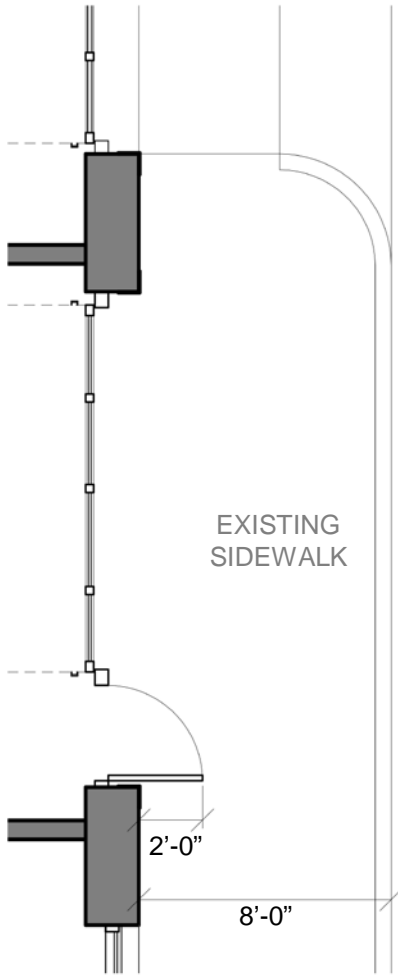

30 THOMSON PLACE
WINDOW MODIFICATIONS

CROSSPOINT

marguliesperruzzi

DESIGN REVIEW AGENDA

LOCATION OF BUILDINGS WITHIN DISTRICT

30 THOMSON PLACE

- EXISTING PHOTOS
- DESIGN INSPIRATION
- DESIGN SCOPE
- DESIGN VISION

26 THOMSON PLACE
 30 THOMSON PLACE
 36 THOMSON PLACE

FORT POINT CHANNEL LANDMARK DISTRICT
 PROJECT LOCATION MAP

30 THOMSON PLACE EXISTING CONDITIONS

DESIGN INSPIRATION
30 THOMSON PLACE DOORS

DESIGN SCOPE

THOMSON PLACE DEMO & NEW CONSTRUCTION ELEVATIONS

DESIGN VISION
 THOMSON PLACE STREET ELEVATION

DESIGN VISION

30 THOMSON PLACE ENLARGED STREET ELEVATION

DESIGN VISION
 30 THOMSON PLACE
 OVERHEAD DOOR OPTION

EXISTING
SIDEWALK

DESIGN VISION
30 THOMSON PLACE
SLIDING DOOR OPTION