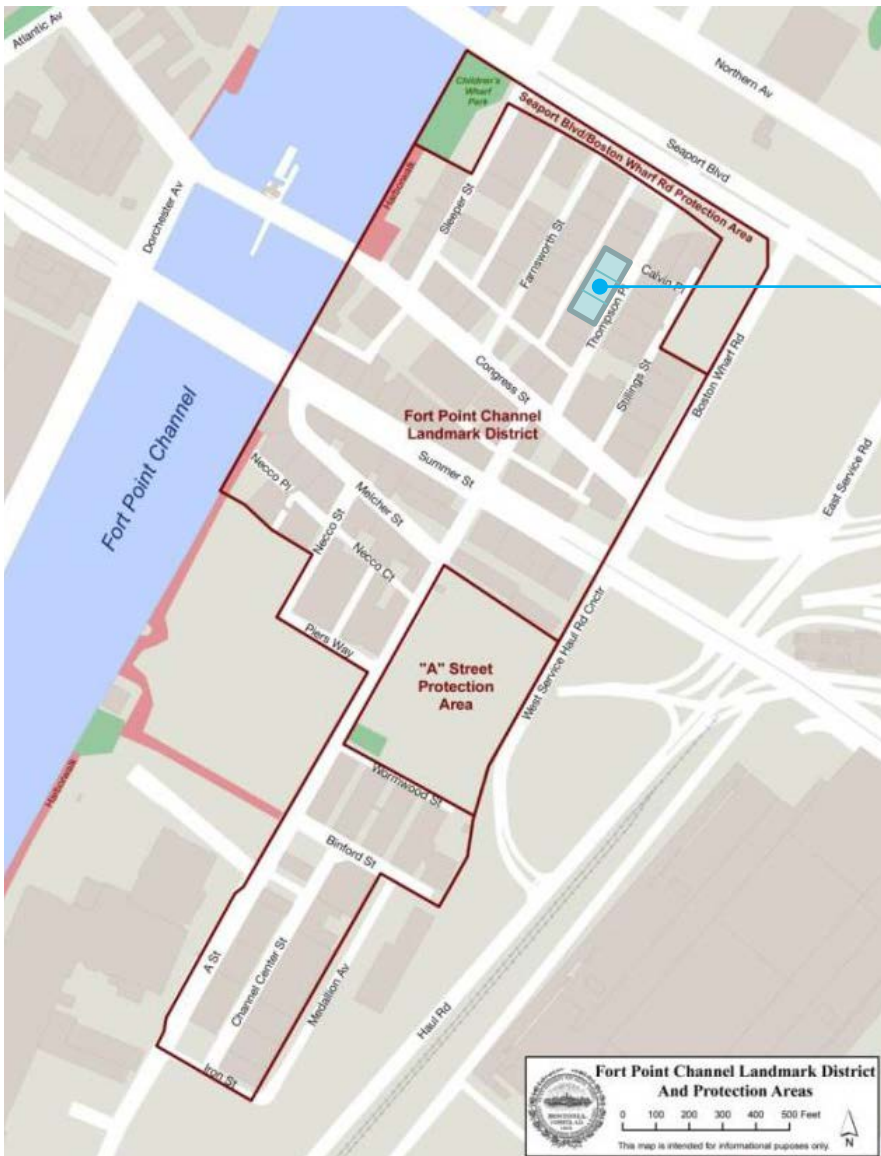

30 THOMSON PLACE
WINDOW MODIFICATIONS

CROSSPOINT

marguliesperruzzi

DESIGN REVIEW AGENDA

LOCATION OF BUILDINGS WITHIN DISTRICT

30 THOMSON PLACE

- EXISTING PHOTOS
- DESIGN INSPIRATION
- DESIGN SCOPE
- DESIGN VISION

26 THOMSON PLACE
 30 THOMSON PLACE
 36 THOMSON PLACE

FORT POINT CHANNEL LANDMARK DISTRICT
 PROJECT LOCATION MAP

30 THOMSON PLACE EXISTING CONDITIONS

DESIGN INSPIRATION
30 THOMSON PLACE DOORS

DESIGN SCOPE

THOMSON PLACE DEMO & NEW CONSTRUCTION ELEVATIONS

DESIGN VISION
 THOMSON PLACE STREET ELEVATION

DESIGN VISION

30 THOMSON PLACE ENLARGED STREET ELEVATION

DESIGN VISION
 30 THOMSON PLACE
 OVERHEAD DOOR OPTION

EXISTING
SIDEWALK

DESIGN VISION
30 THOMSON PLACE
SLIDING DOOR OPTION