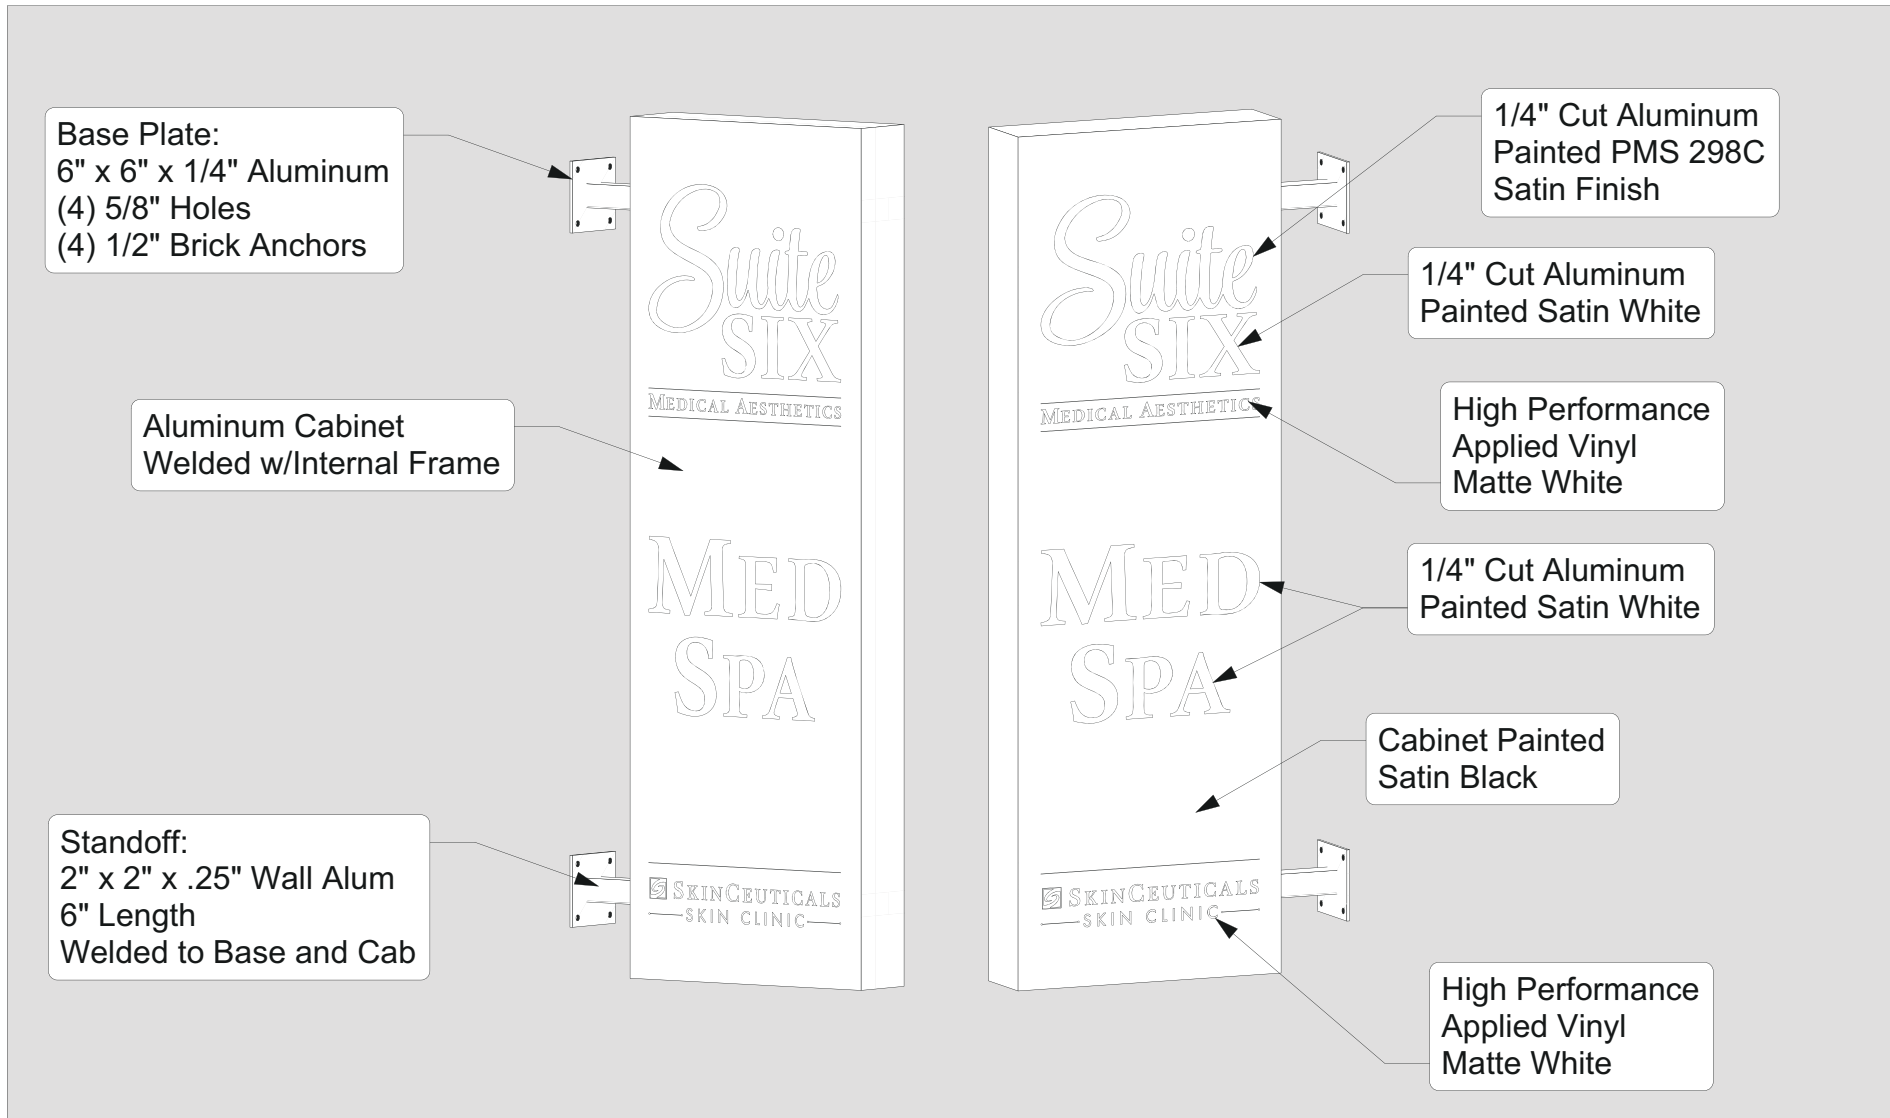

Scale - NA

FASTSIGNS®
Quincy

70 Quincy Ave, Quincy MA 02169
P: 617.302.2882 E: 2095@fastsigns.com

Detail View

Suite Six
311 Summer St
Boston, MA, 02210