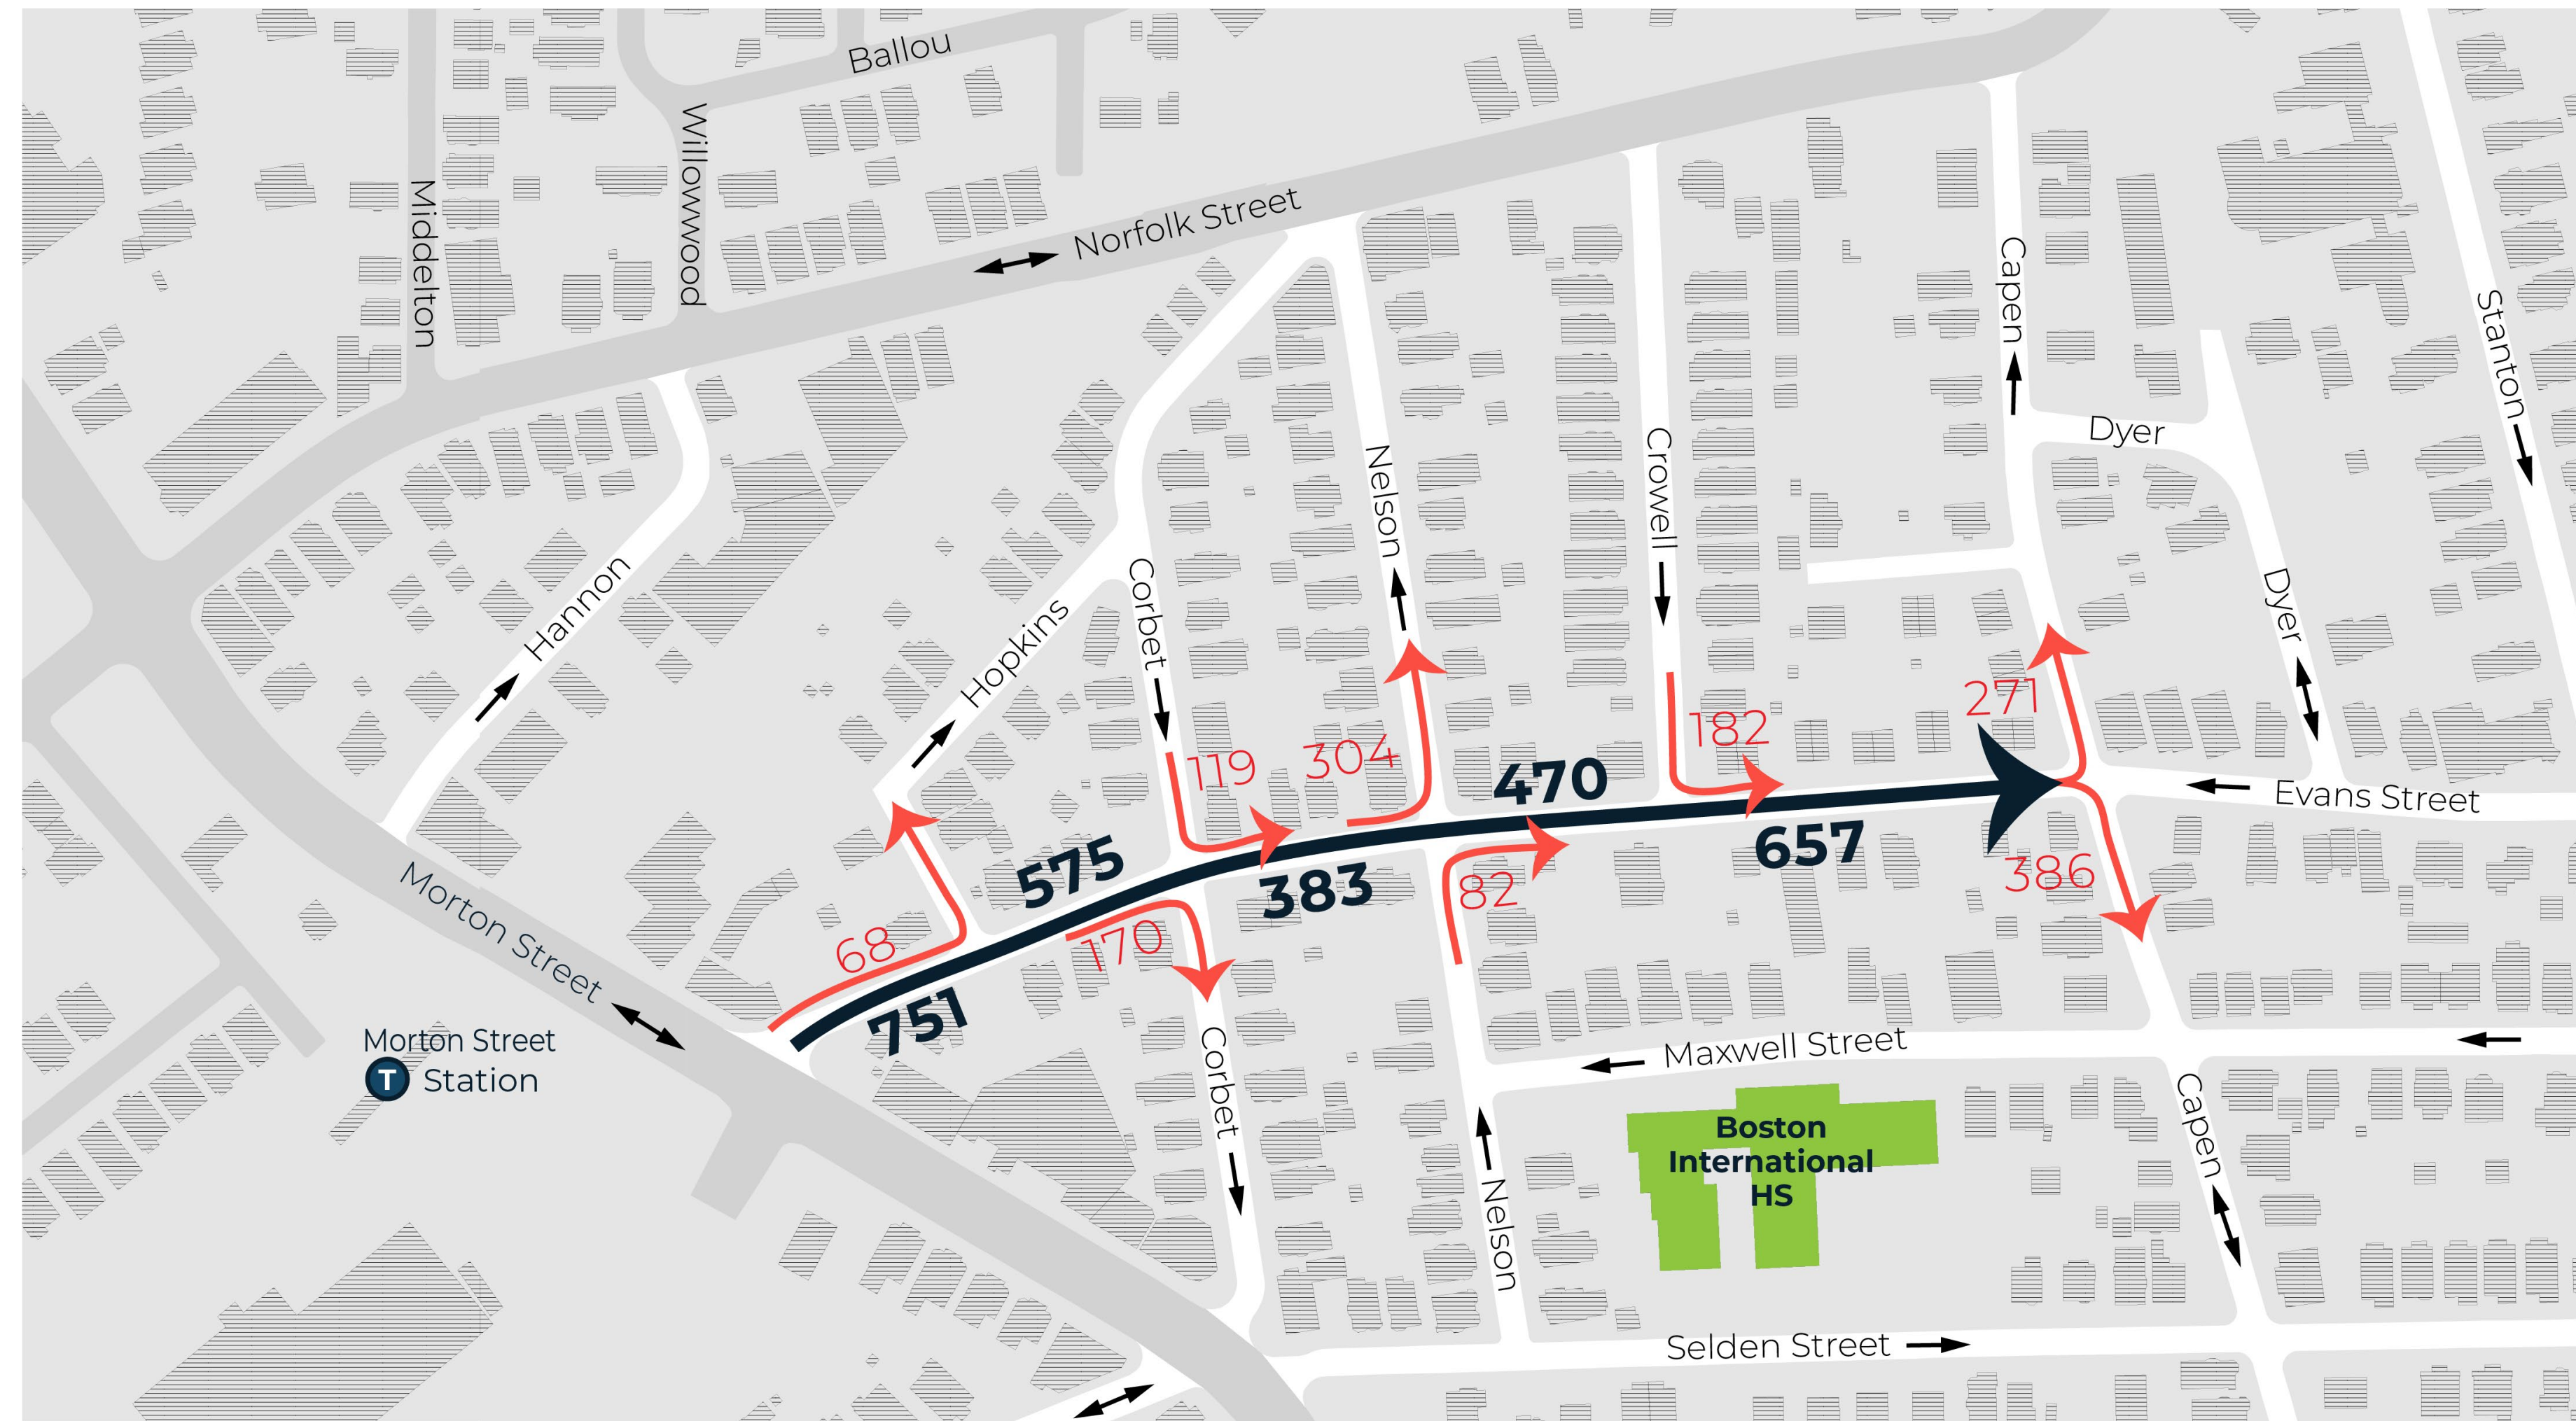

REDEFINE OUR COMMUNITY NEIGHBORHOOD SLOW STREETS: Evans Street One-Way Conversion

Evans Street Existing Volumes

To convert Evans Street to one-way westbound between Capen Street and Morton Street, the travel volumes on the map to the right will need to be re-routed from Evans Street.

Evans Street Re-Routing Options

The following vehicular routes could be used if Evans Street was converted to one-way westbound between Capen Street and Morton Street:

- A** Morton > Norfolk > Corbet > Evans
- B** Morton > Norfolk > Crowell > Evans
- C** Morton > Norfolk
- D** Morton > Selden > Nelson > Evans
- E** Morton > Selden > Capen > Evans
- F** Morton > Selden > Capen