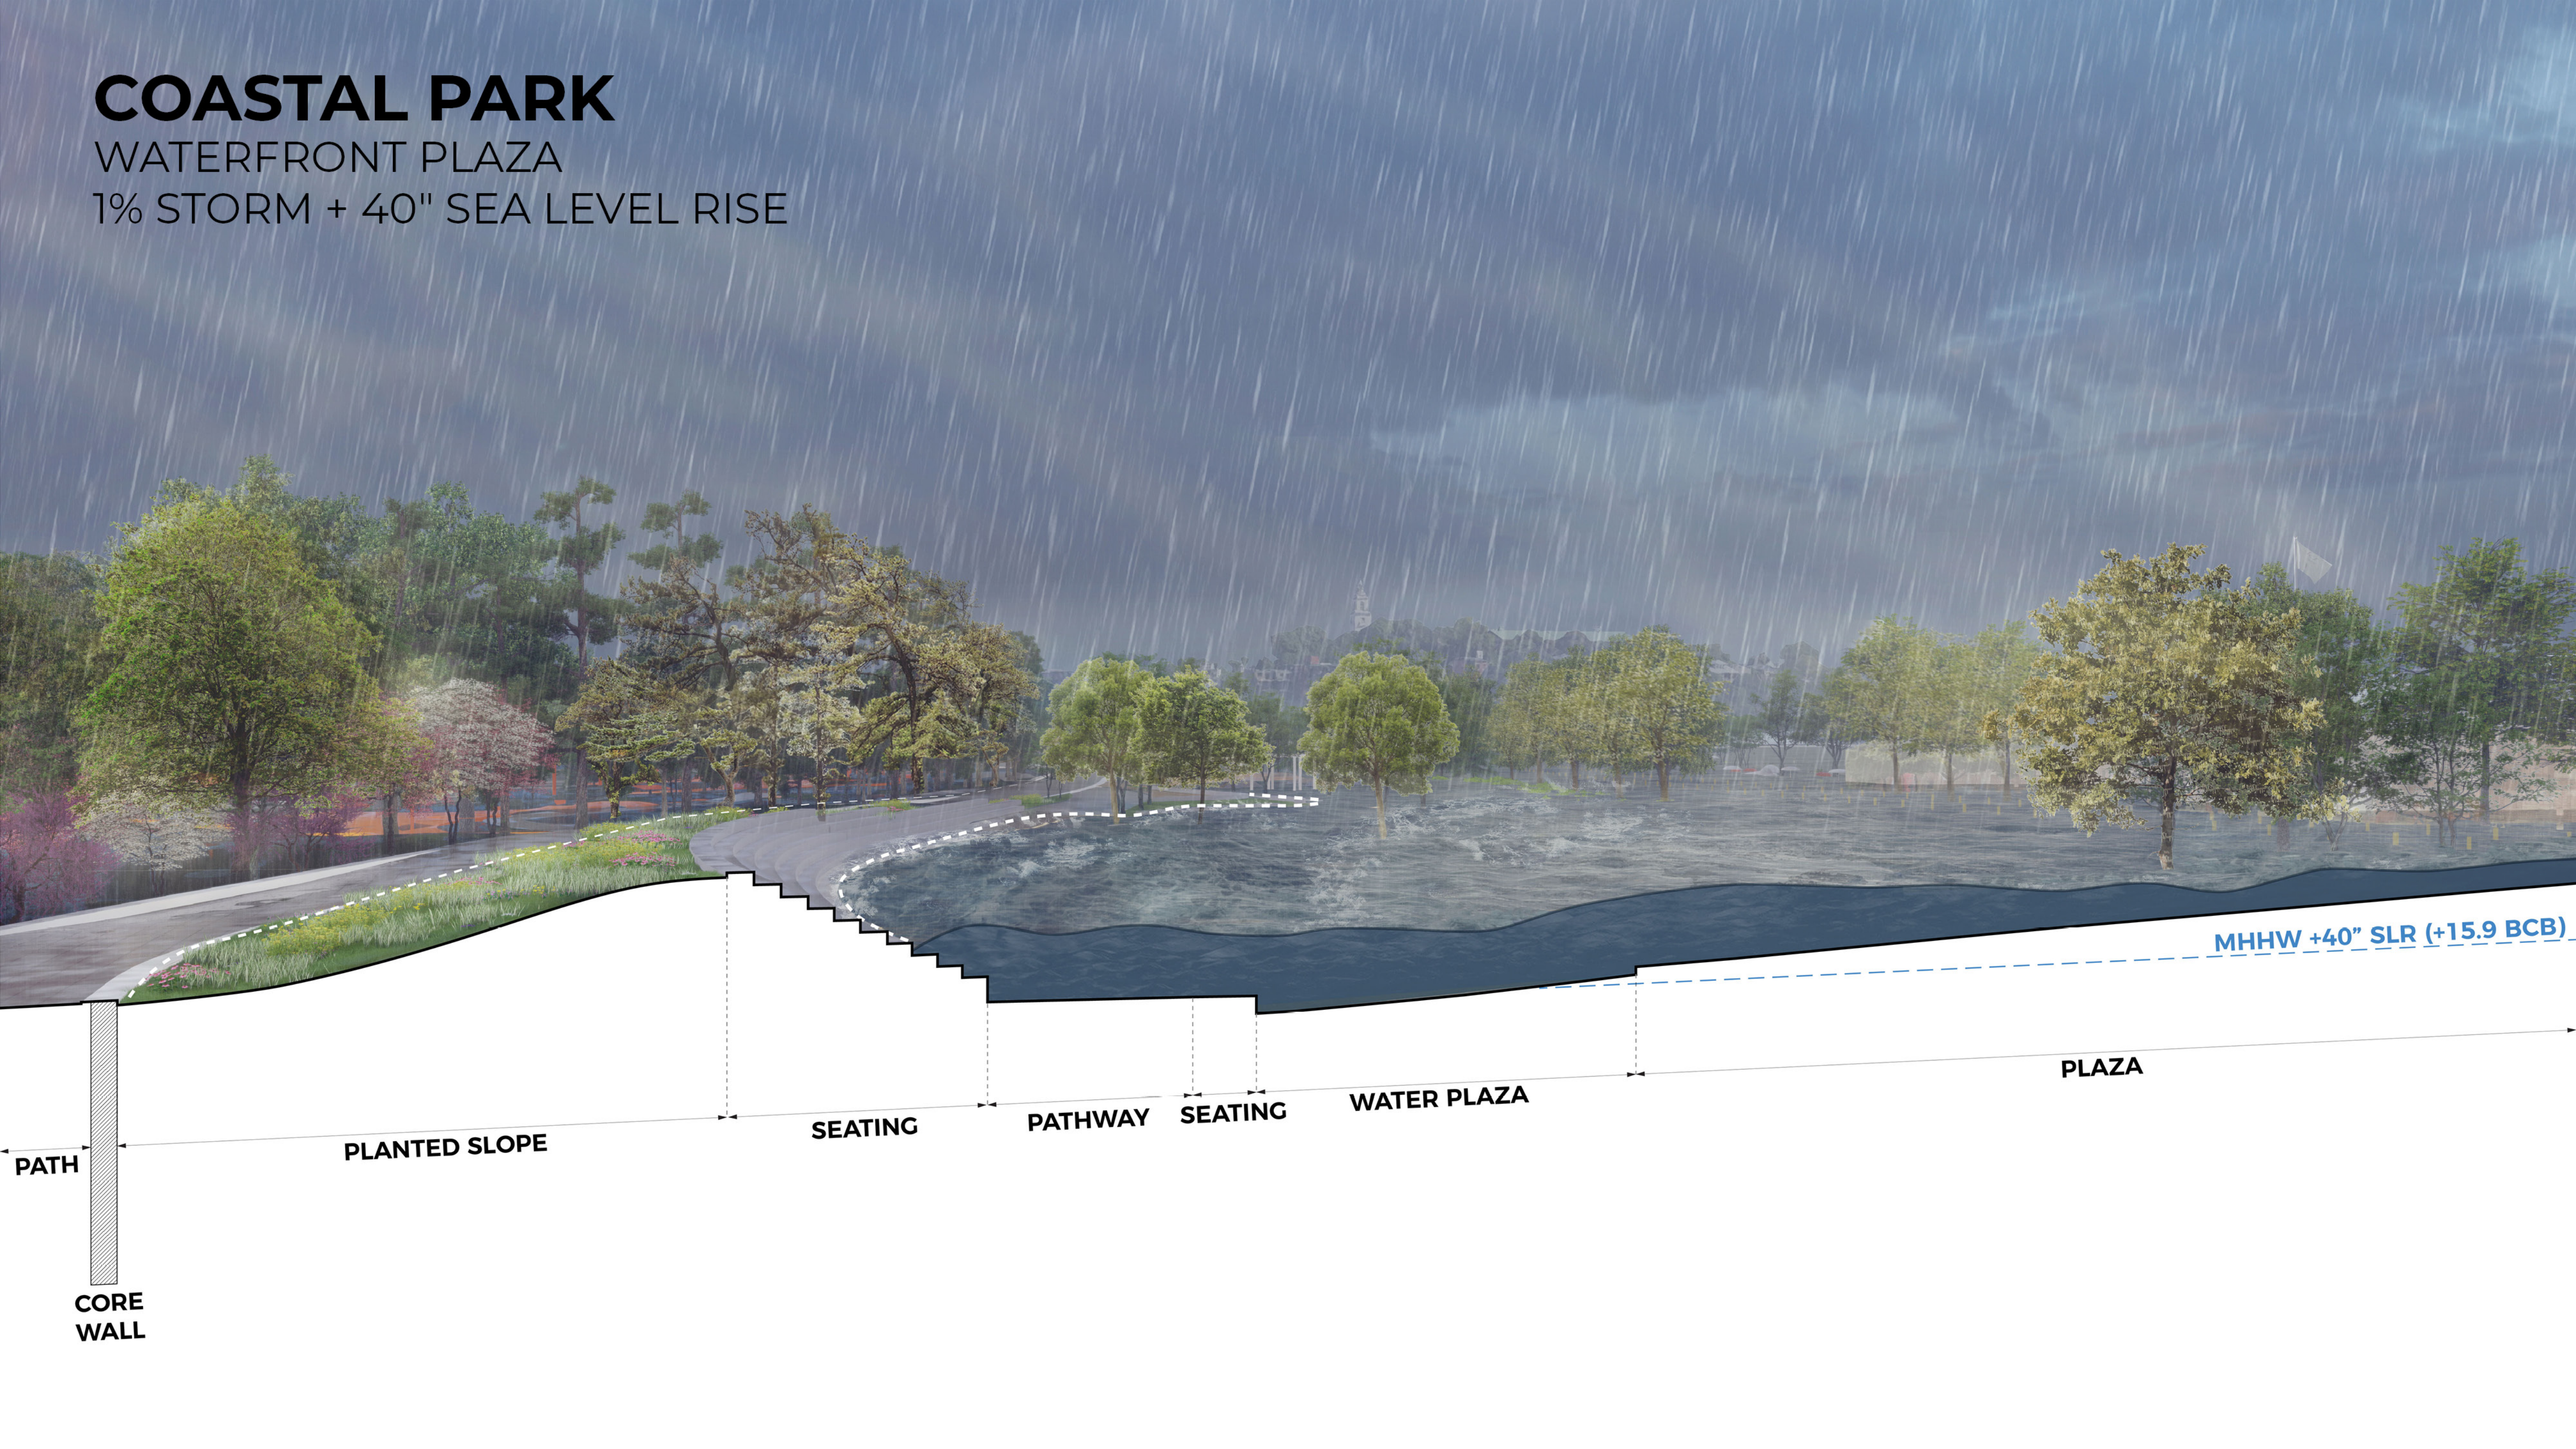

SEATING

PATHWAY

SEATING

WATER PLAZA

PLANTED SLOPE

PATH

CORE
WALL

COASTAL PARK

WATERFRONT PLAZA

1% STORM + 40" SEA LEVEL RISE

MHHW +40" SLR (+15.9 BCB)

PATH

PLANTED SLOPE

SEATING

PATHWAY

SEATING

WATER PLAZA

PLAZA

CORE WALL

CITY EDGE

TREE-LINED COMMUNITY PATH, COURTS + FIELDS

WHAT ACTIVITIES ARE YOU INTERESTED IN?

BIKE LANE

TREE-LINED
COMMUNITY PATH