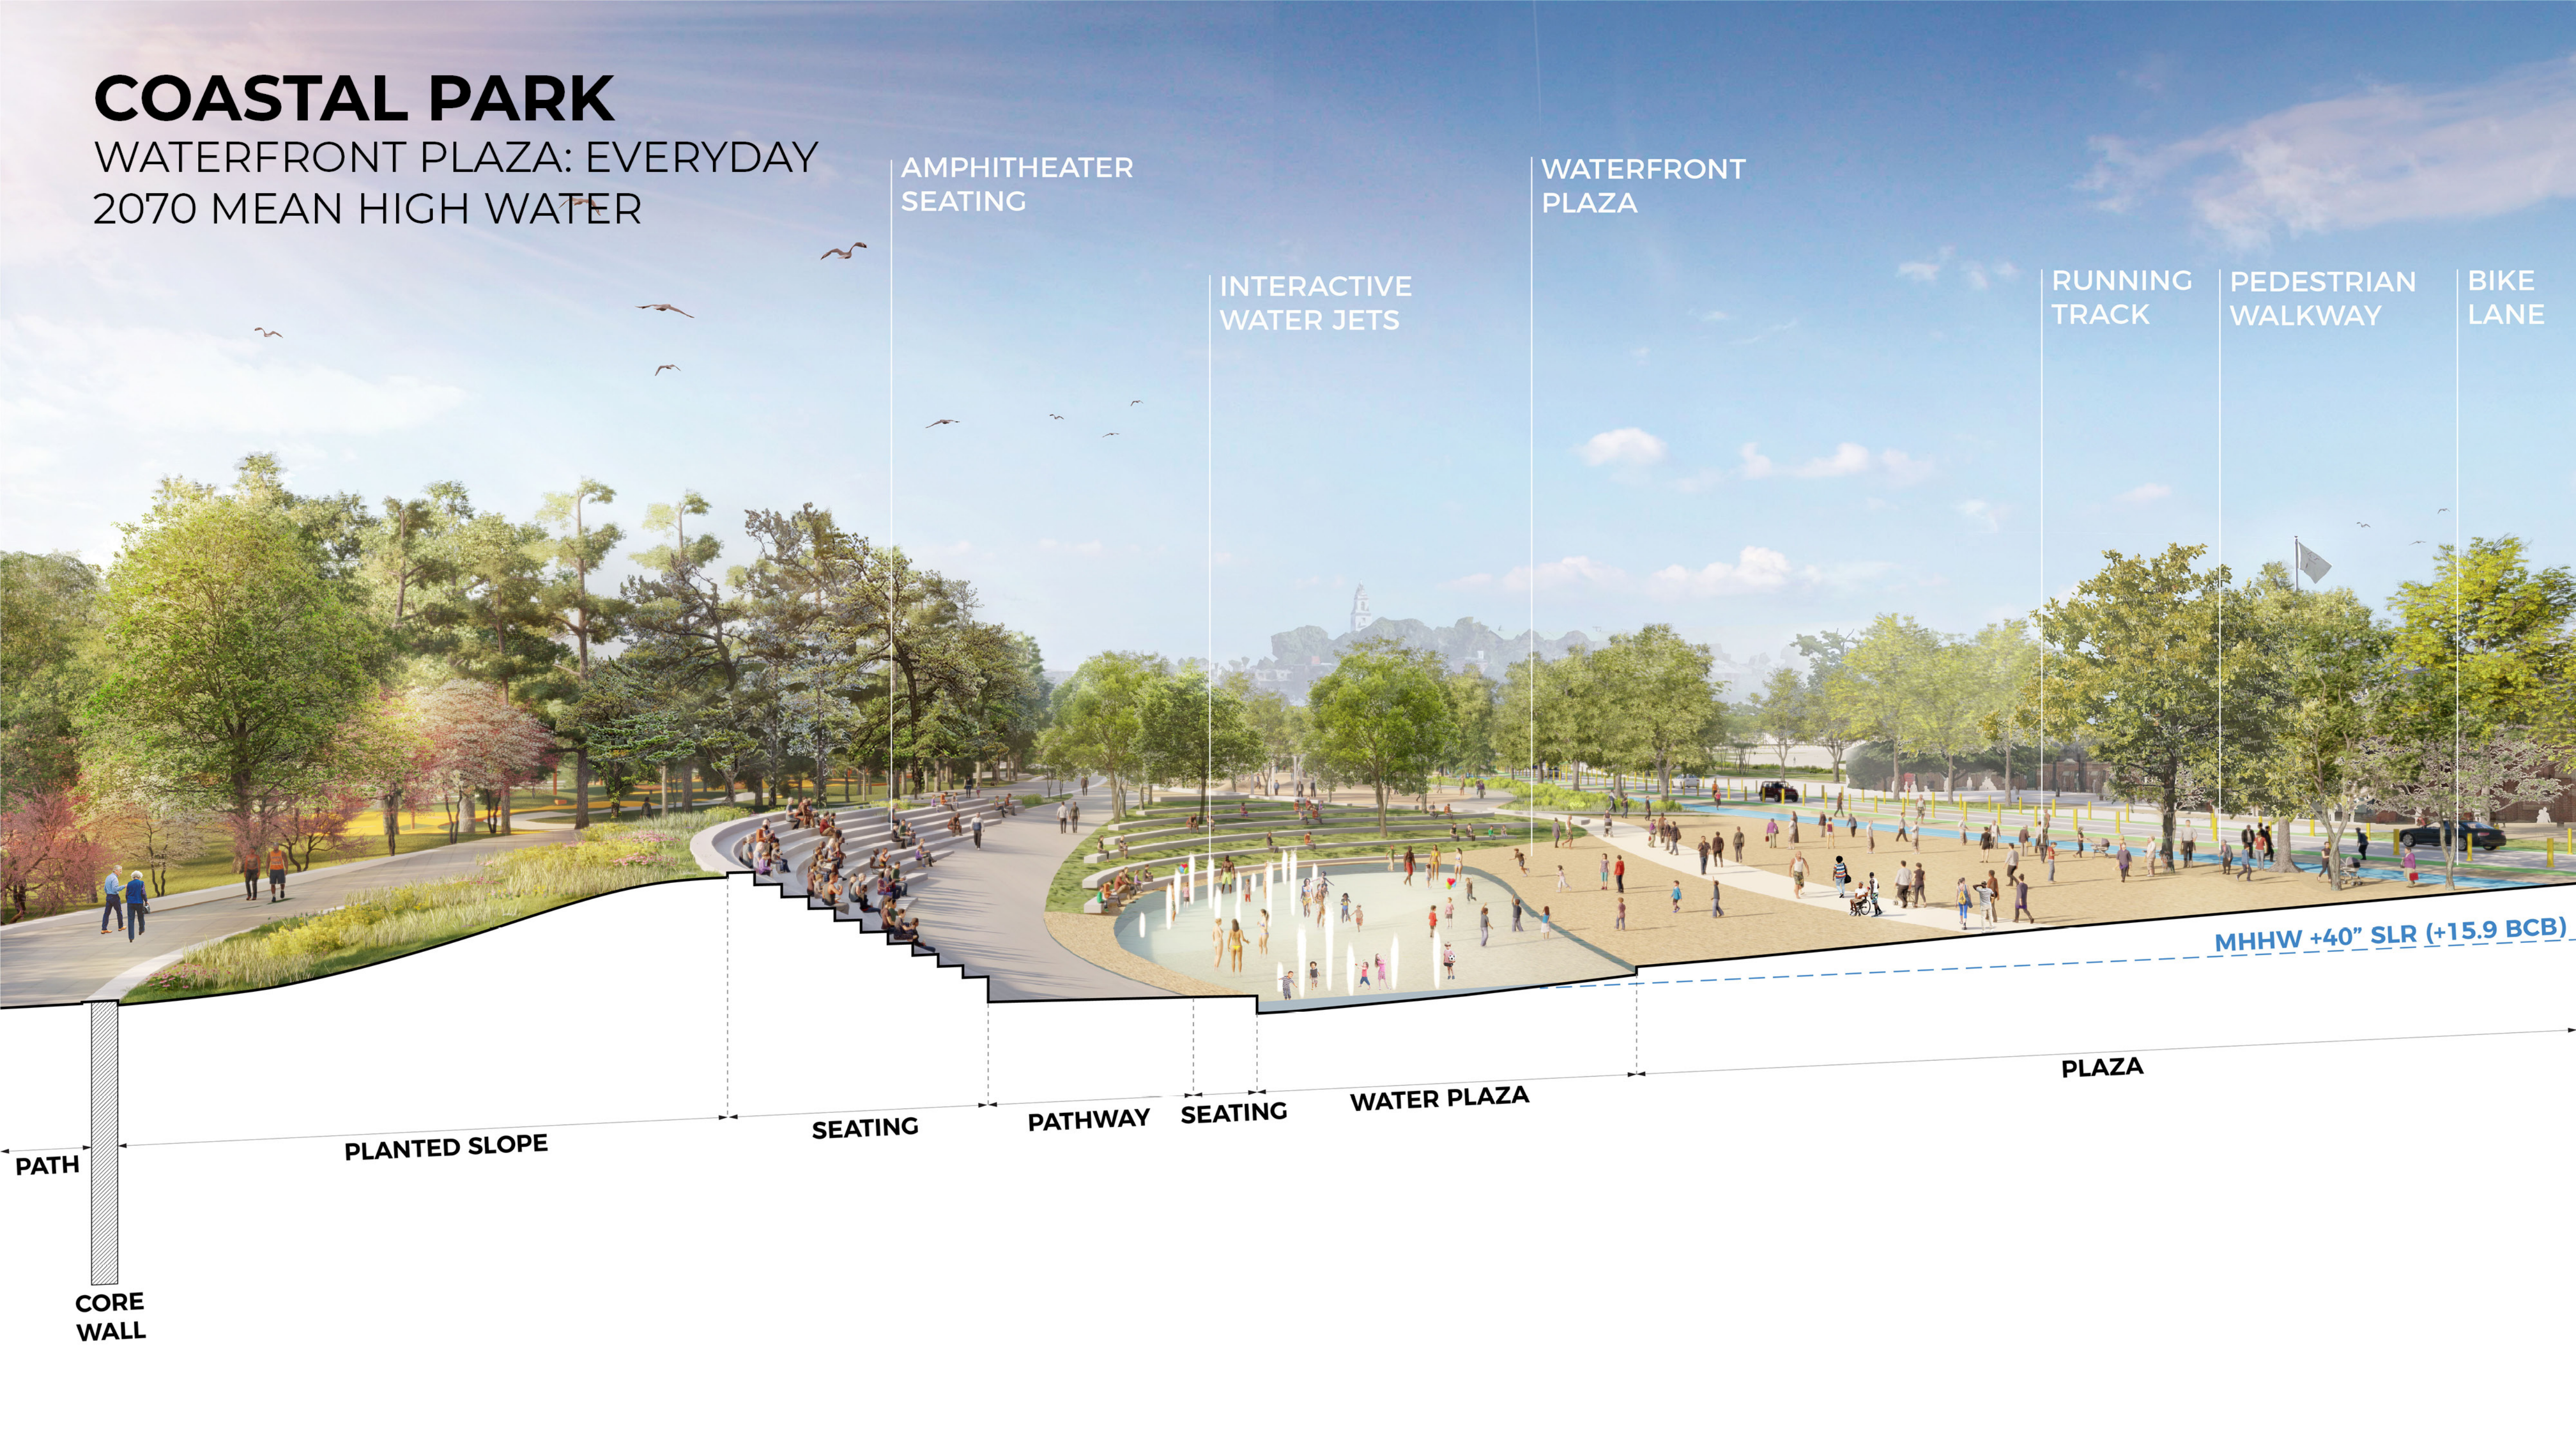

K-CIRCLE

CREATIVE PLAY

FOOTBALL STADIUM / TRACK + FIELD

BEACH FRONT MULTI-USE FIELD

BBQ + PICNIC

BBQ + PICNIC

FLOOD MANAGEMENT ALIGNMENT

CARSON BEACH

AMPHITHEATER
SEATING

INTERACTIVE
WATER JETS

WATERFRONT
PLAZA

RUNNING
TRACK

PEDESTRIAN
WALKWAY

BIKE
LANE

MHHW +40" SLR (+15.9 BCB)

PLAZA

SEATING

PATHWAY

SEATING

WATER PLAZA

PLANTED SLOPE

PATH

CORE
WALL

COASTAL PARK

WATER PLAZA

PLAZA

CORE WALL

CITY EDGE

TREE-LINED COMMUNITY PATH, COURTS + FIELDS

WHAT ACTIVITIES ARE YOU INTERESTED IN?

BIKE LANE

TREE-LINED
COMMUNITY PATH