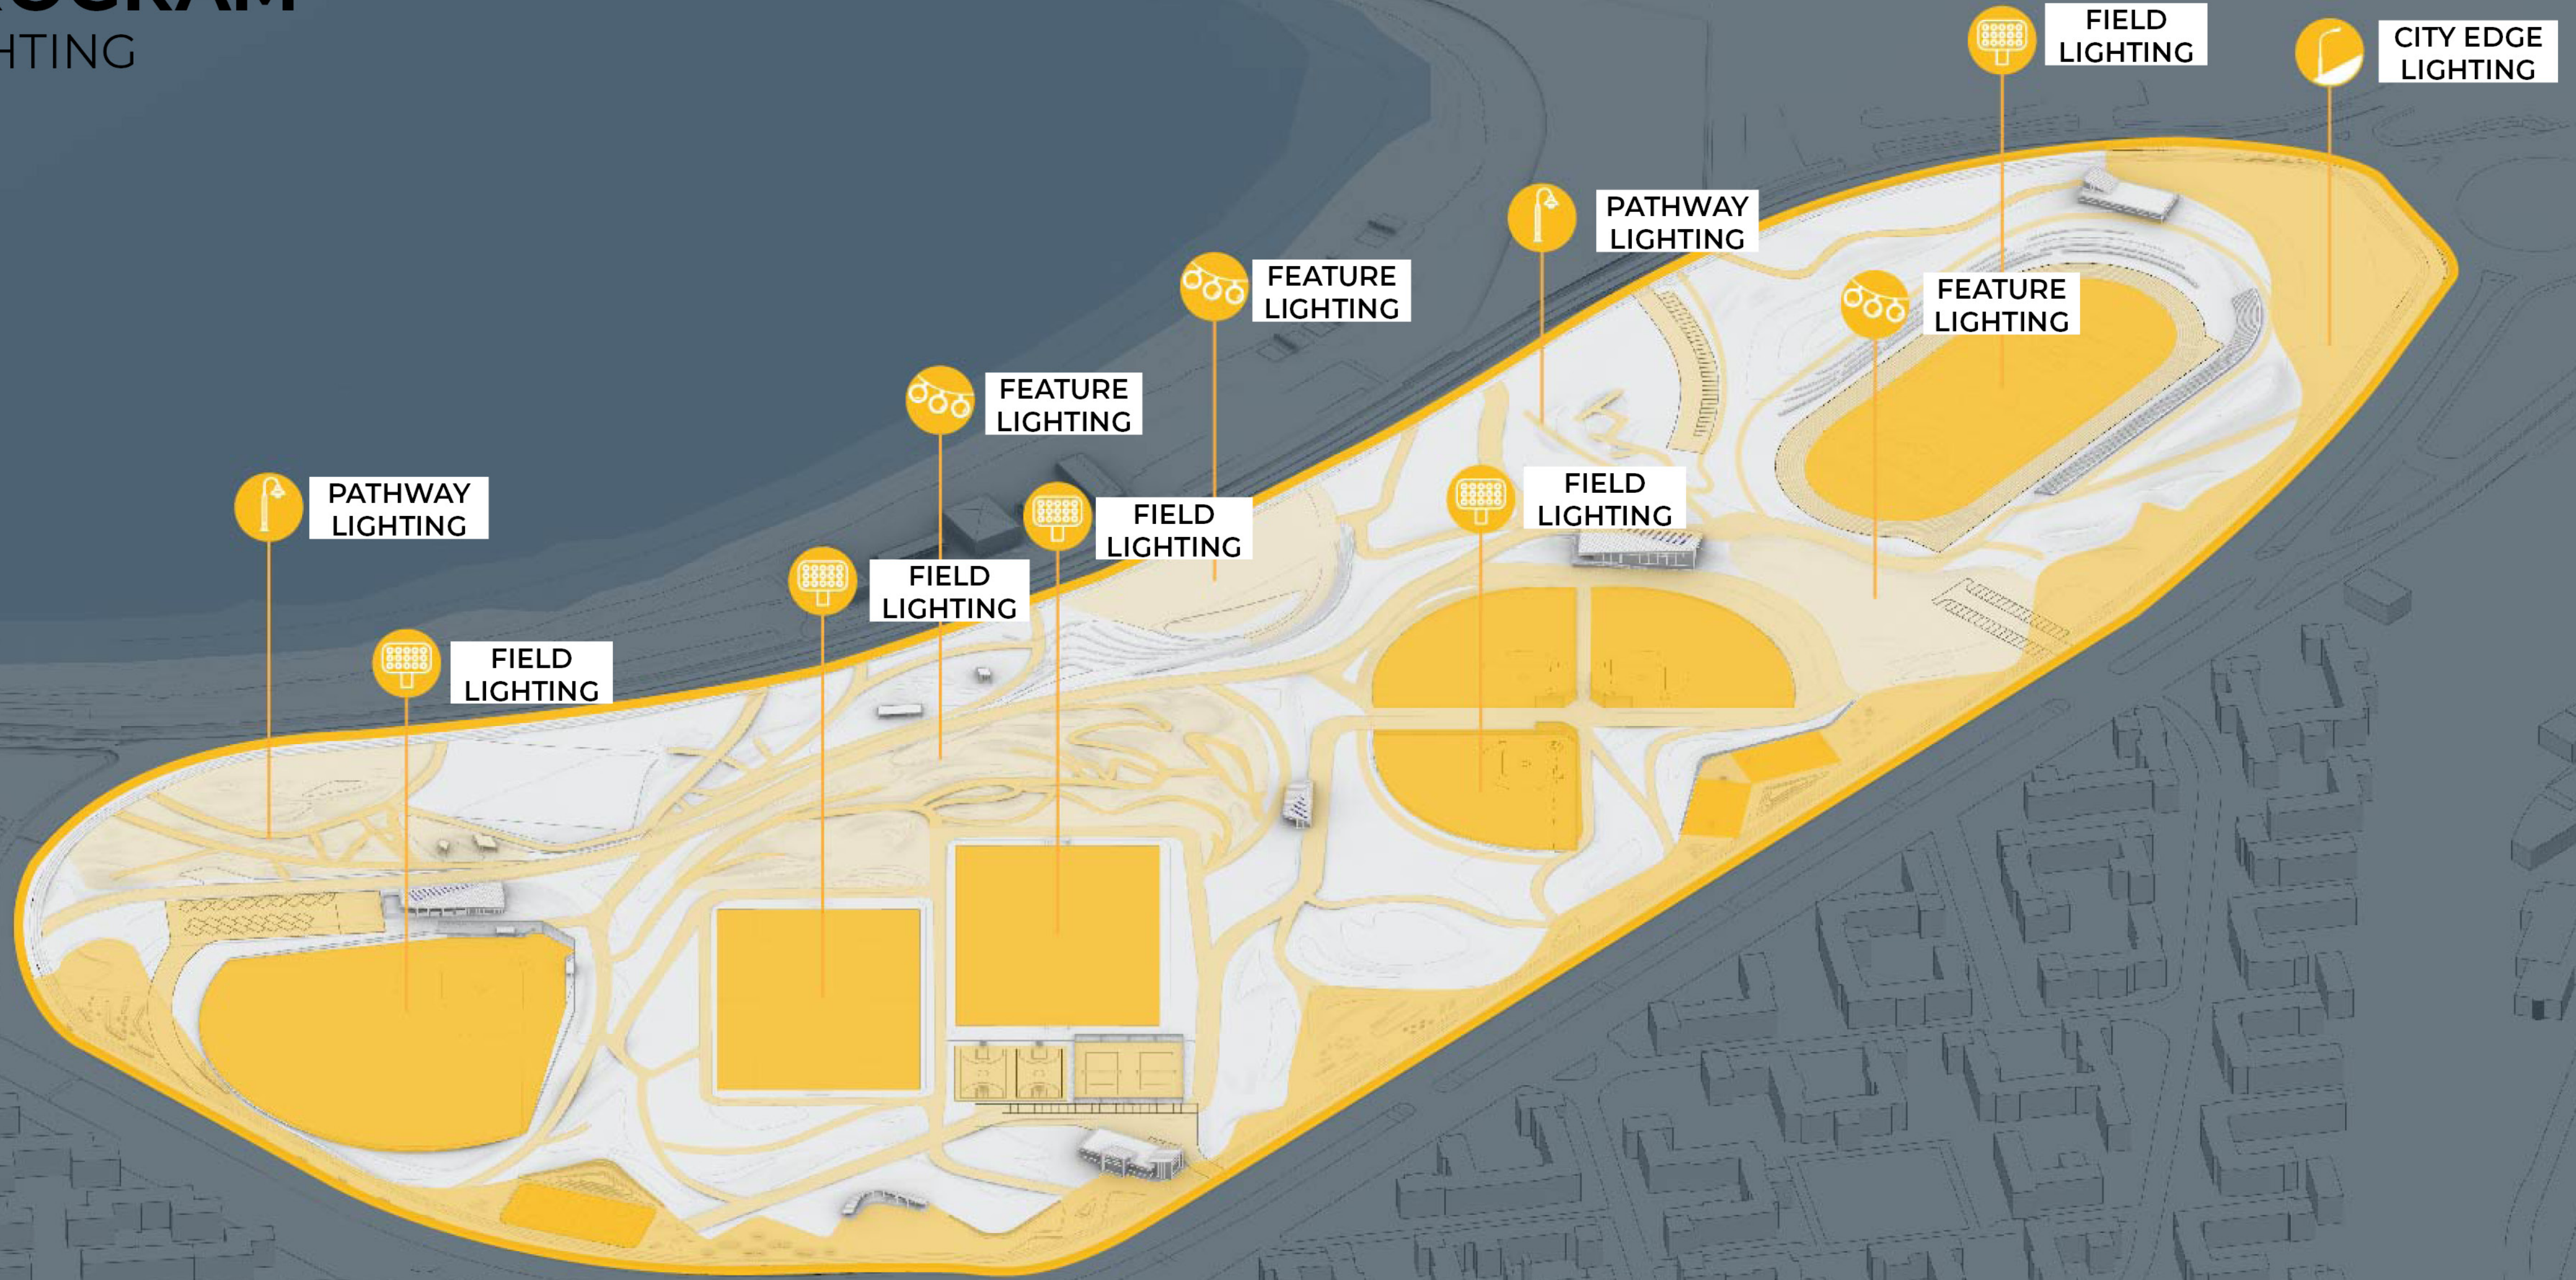

K-CIRCLE

CREATIVE PLAY

FOOTBALL STADIUM / TRACK + FIELD

BEACH FRONT MULTI-USE FIELD

BBQ + PICNIC

BBQ + PICNIC

FLOOD MANAGEMENT ALIGNMENT

CARSON BEACH

BASKETBALL + FITNESS CLUSTERS

MARY ELLEN MCCORMACK

CITY EDGE: TREE-LINED COMMUNITY PATH + RUNNING TRACK + STORMWATER

COLUMBIA ROAD

GARDENS + SHADED SEATING

OLD COLONY

STREET HOCKEY + TERRACED SEATING

PREBLE CIRCLE

OUTDOOR TABLE GAMES + WATER GARDEN

MARKETS + EVENTS

STOSS

OCTOBER 27, 2020

PROGRAM

BUILDINGS, STRUCTURES, + PARKING

PROGRAM LIGHTING

CORE + CREST

SEATING

PATHWAY

SEATING

WATER PLAZA

PLANTED SLOPE

PATH

CORE
WALL

COASTAL PARK