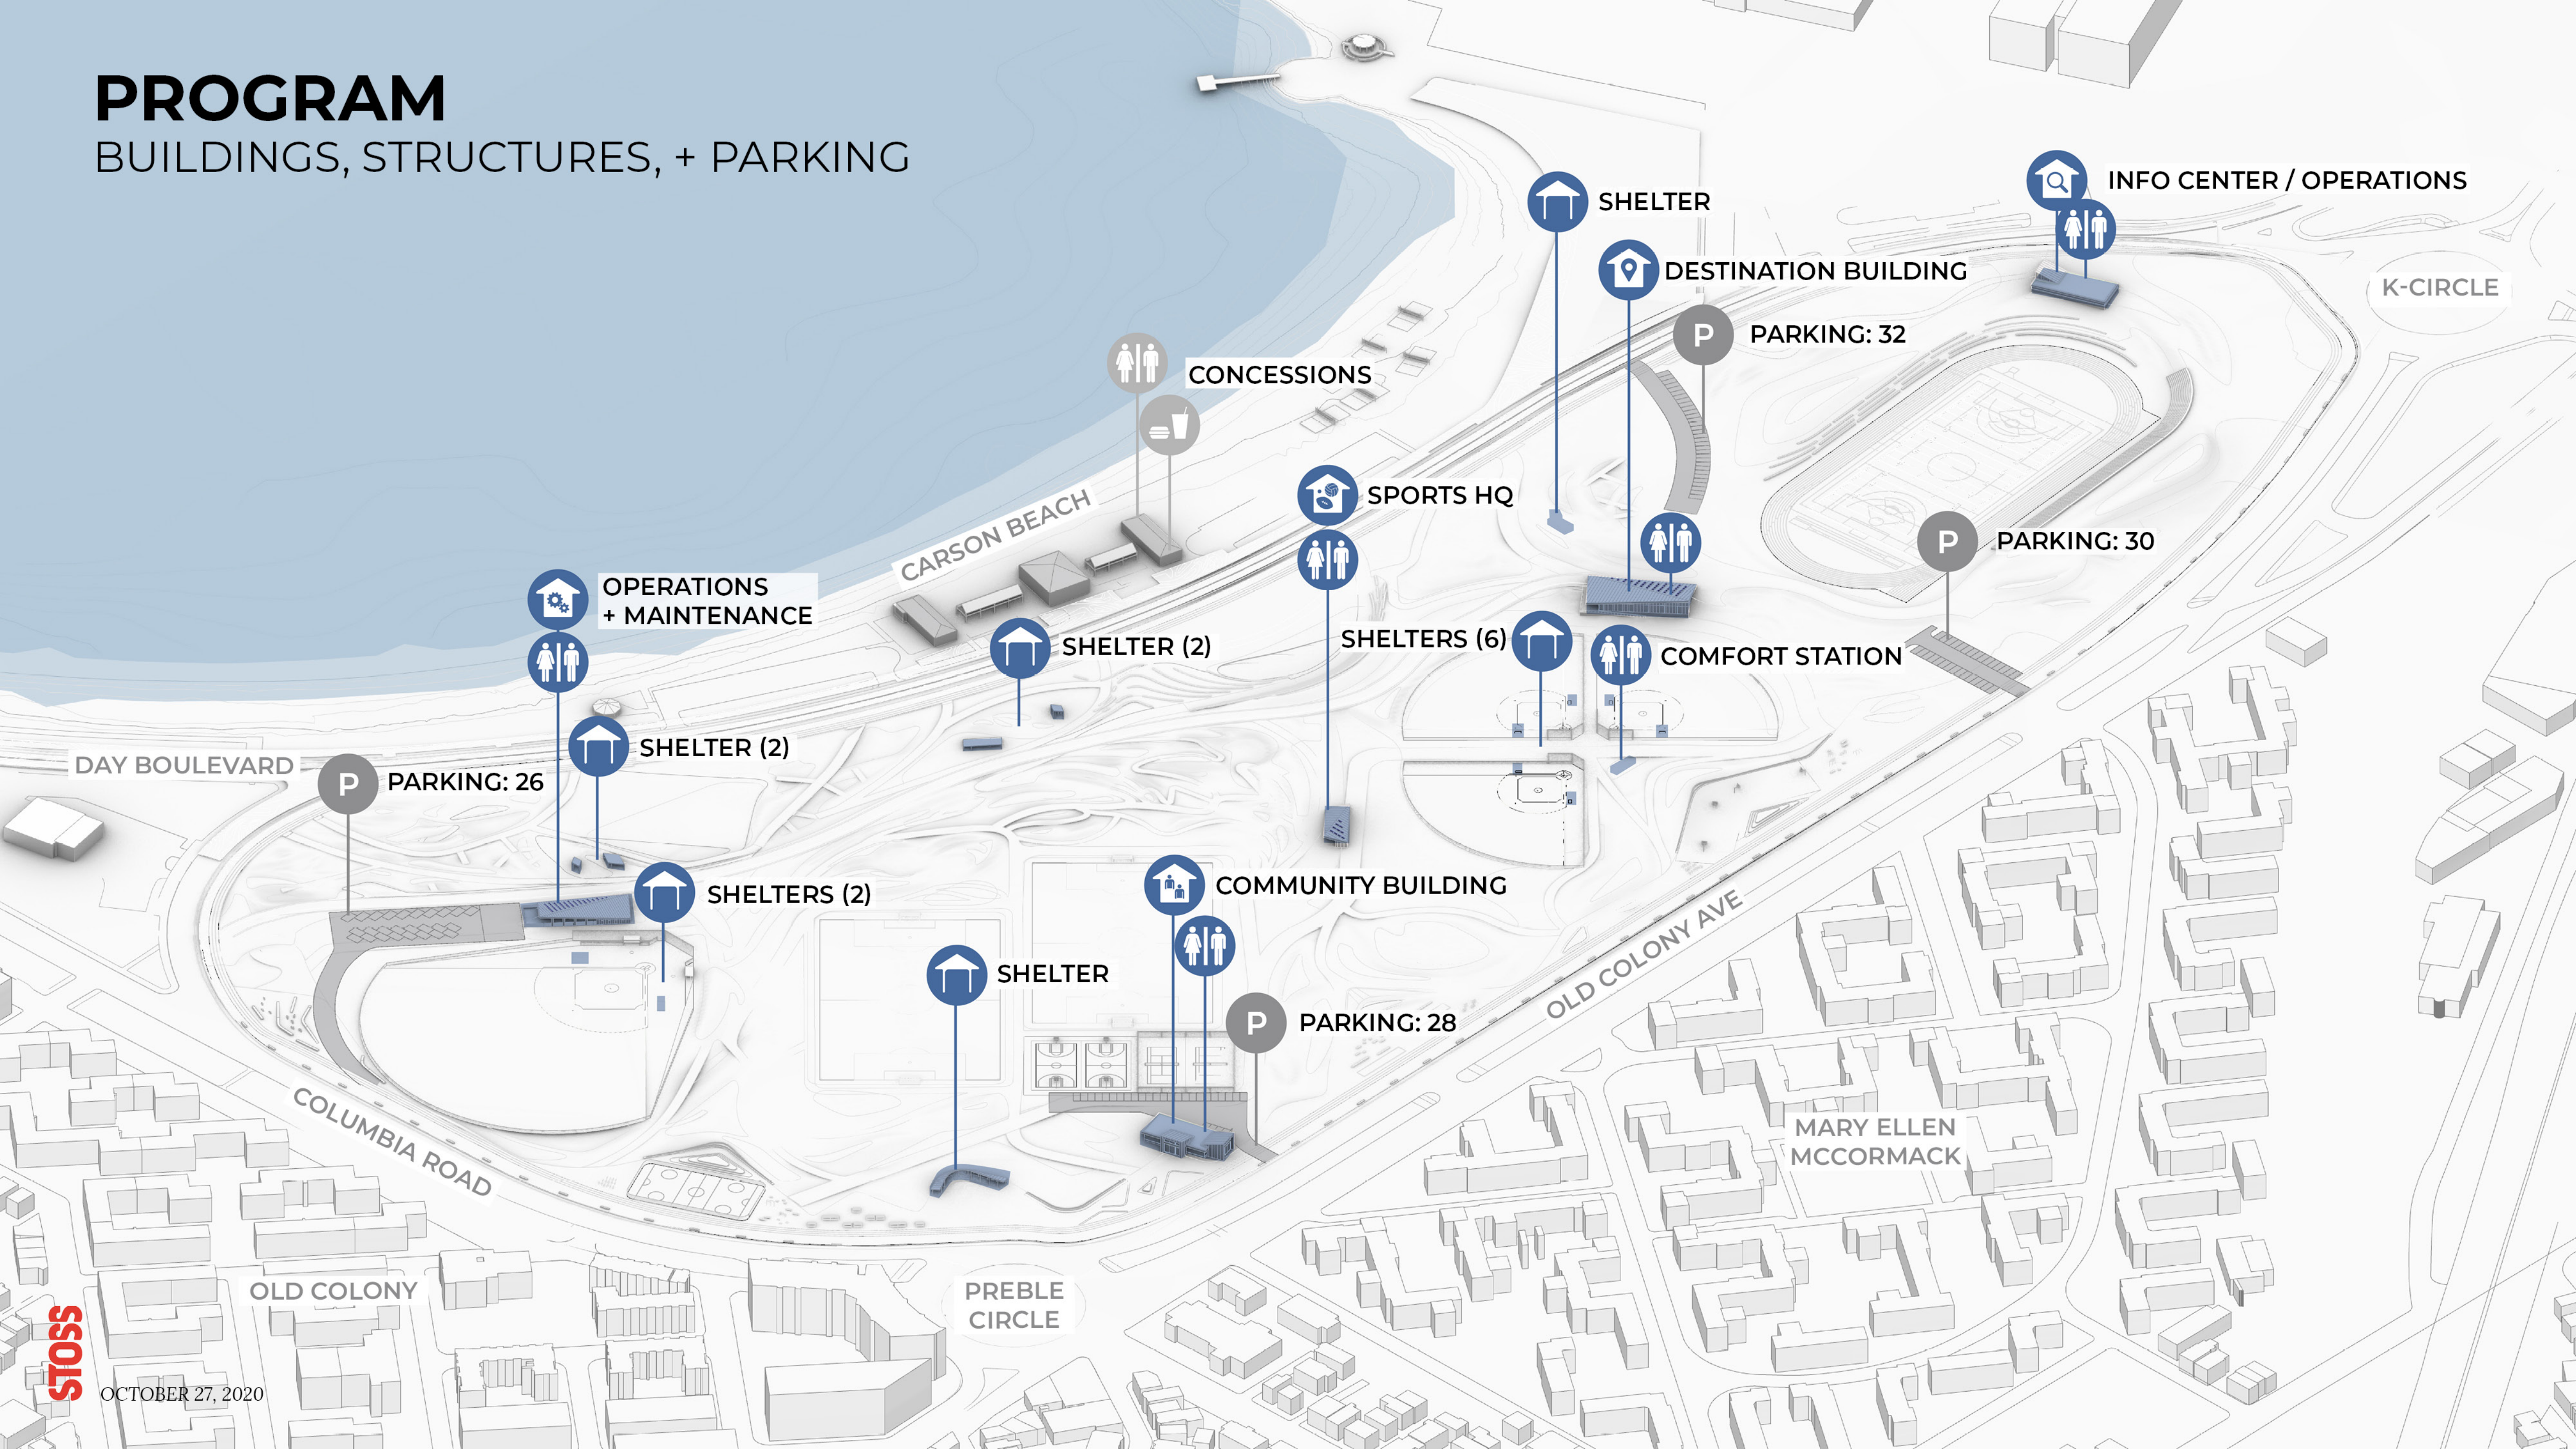

BASKETBALL + FITNESS CLUSTERS

MARY ELLEN MCCORMACK

CITY EDGE: TREE-LINED COMMUNITY PATH + RUNNING TRACK + STORMWATER

COLUMBIA ROAD

GARDENS + SHADED SEATING

OLD COLONY

STREET HOCKEY + TERRACED SEATING

PREBLE CIRCLE

OUTDOOR TABLE GAMES + WATER GARDEN

MARKETS + EVENTS

STOSS

OCTOBER 27, 2020

PROGRAM

BUILDINGS, STRUCTURES, + PARKING

PROGRAM LIGHTING

CORE + CREST

AMPHITHEATER
SEATING

INTERACTIVE
WATER JETS

WATERFRONT
PLAZA

RUNNING
TRACK

PEDESTRIAN
WALKWAY

BIKE
LANE

MHHW +40" SLR (+15.9 BCB)

PLAZA

SEATING

PATHWAY

SEATING

WATER PLAZA

PLANTED SLOPE

PATH

CORE
WALL

COASTAL PARK