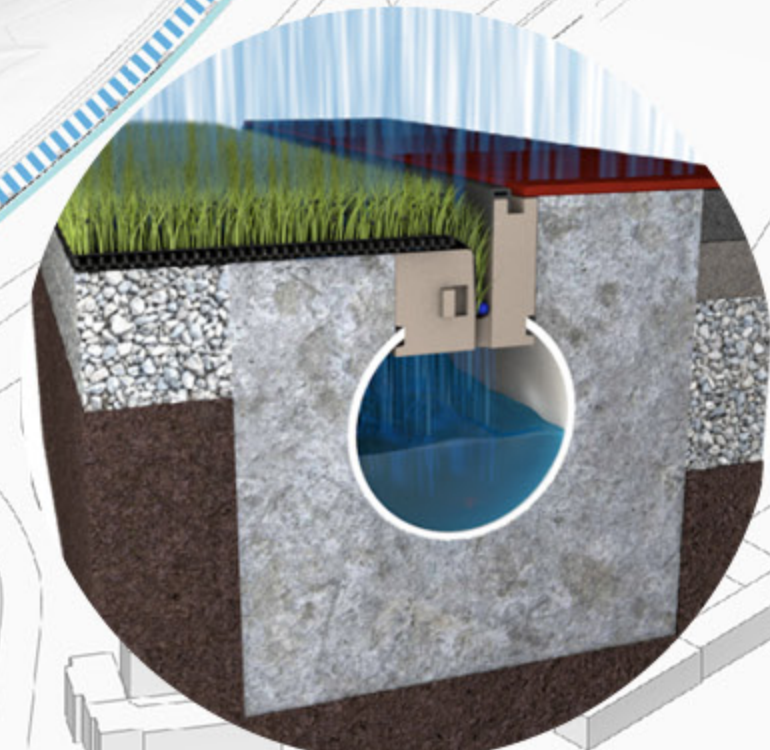

2020 PRELIMINARY PLAN

OVERVIEW

SPORTS FIELDS

-  BASEBALL (1)
-  LITTLE LEAGUE (2) + SOFTBALL (1)
-  BASKETBALL (4)
-  TENNIS (2)
-  FOOTBALL, TRACK + FIELD, MULTI-USE FIELD (1)
-  HOCKEY (1)
-  BEACH VOLLEYBALL (5+)
-  MULTI-USE FIELD (2)
-  MULTI-USE FIELD (1)

STORMWATER MANAGEMENT DRAINAGE IMPROVEMENTS

FIELD DRAINAGE

STORMWATER MEADOW

TREE TRENCH + POROUS PAVING

IMPROVED FIELDS

LIGHTING, IRRIGATION + SURFACE MATERIALS

LEGEND

-  FIELD LIGHTING
-  SPORT COURTS
-  ARTIFICIAL TURF FIELD WITH IMPROVED DRAINAGE + IRRIGATION
-  NATURAL TURF FIELD WITH IMPROVED DRAINAGE + IRRIGATION