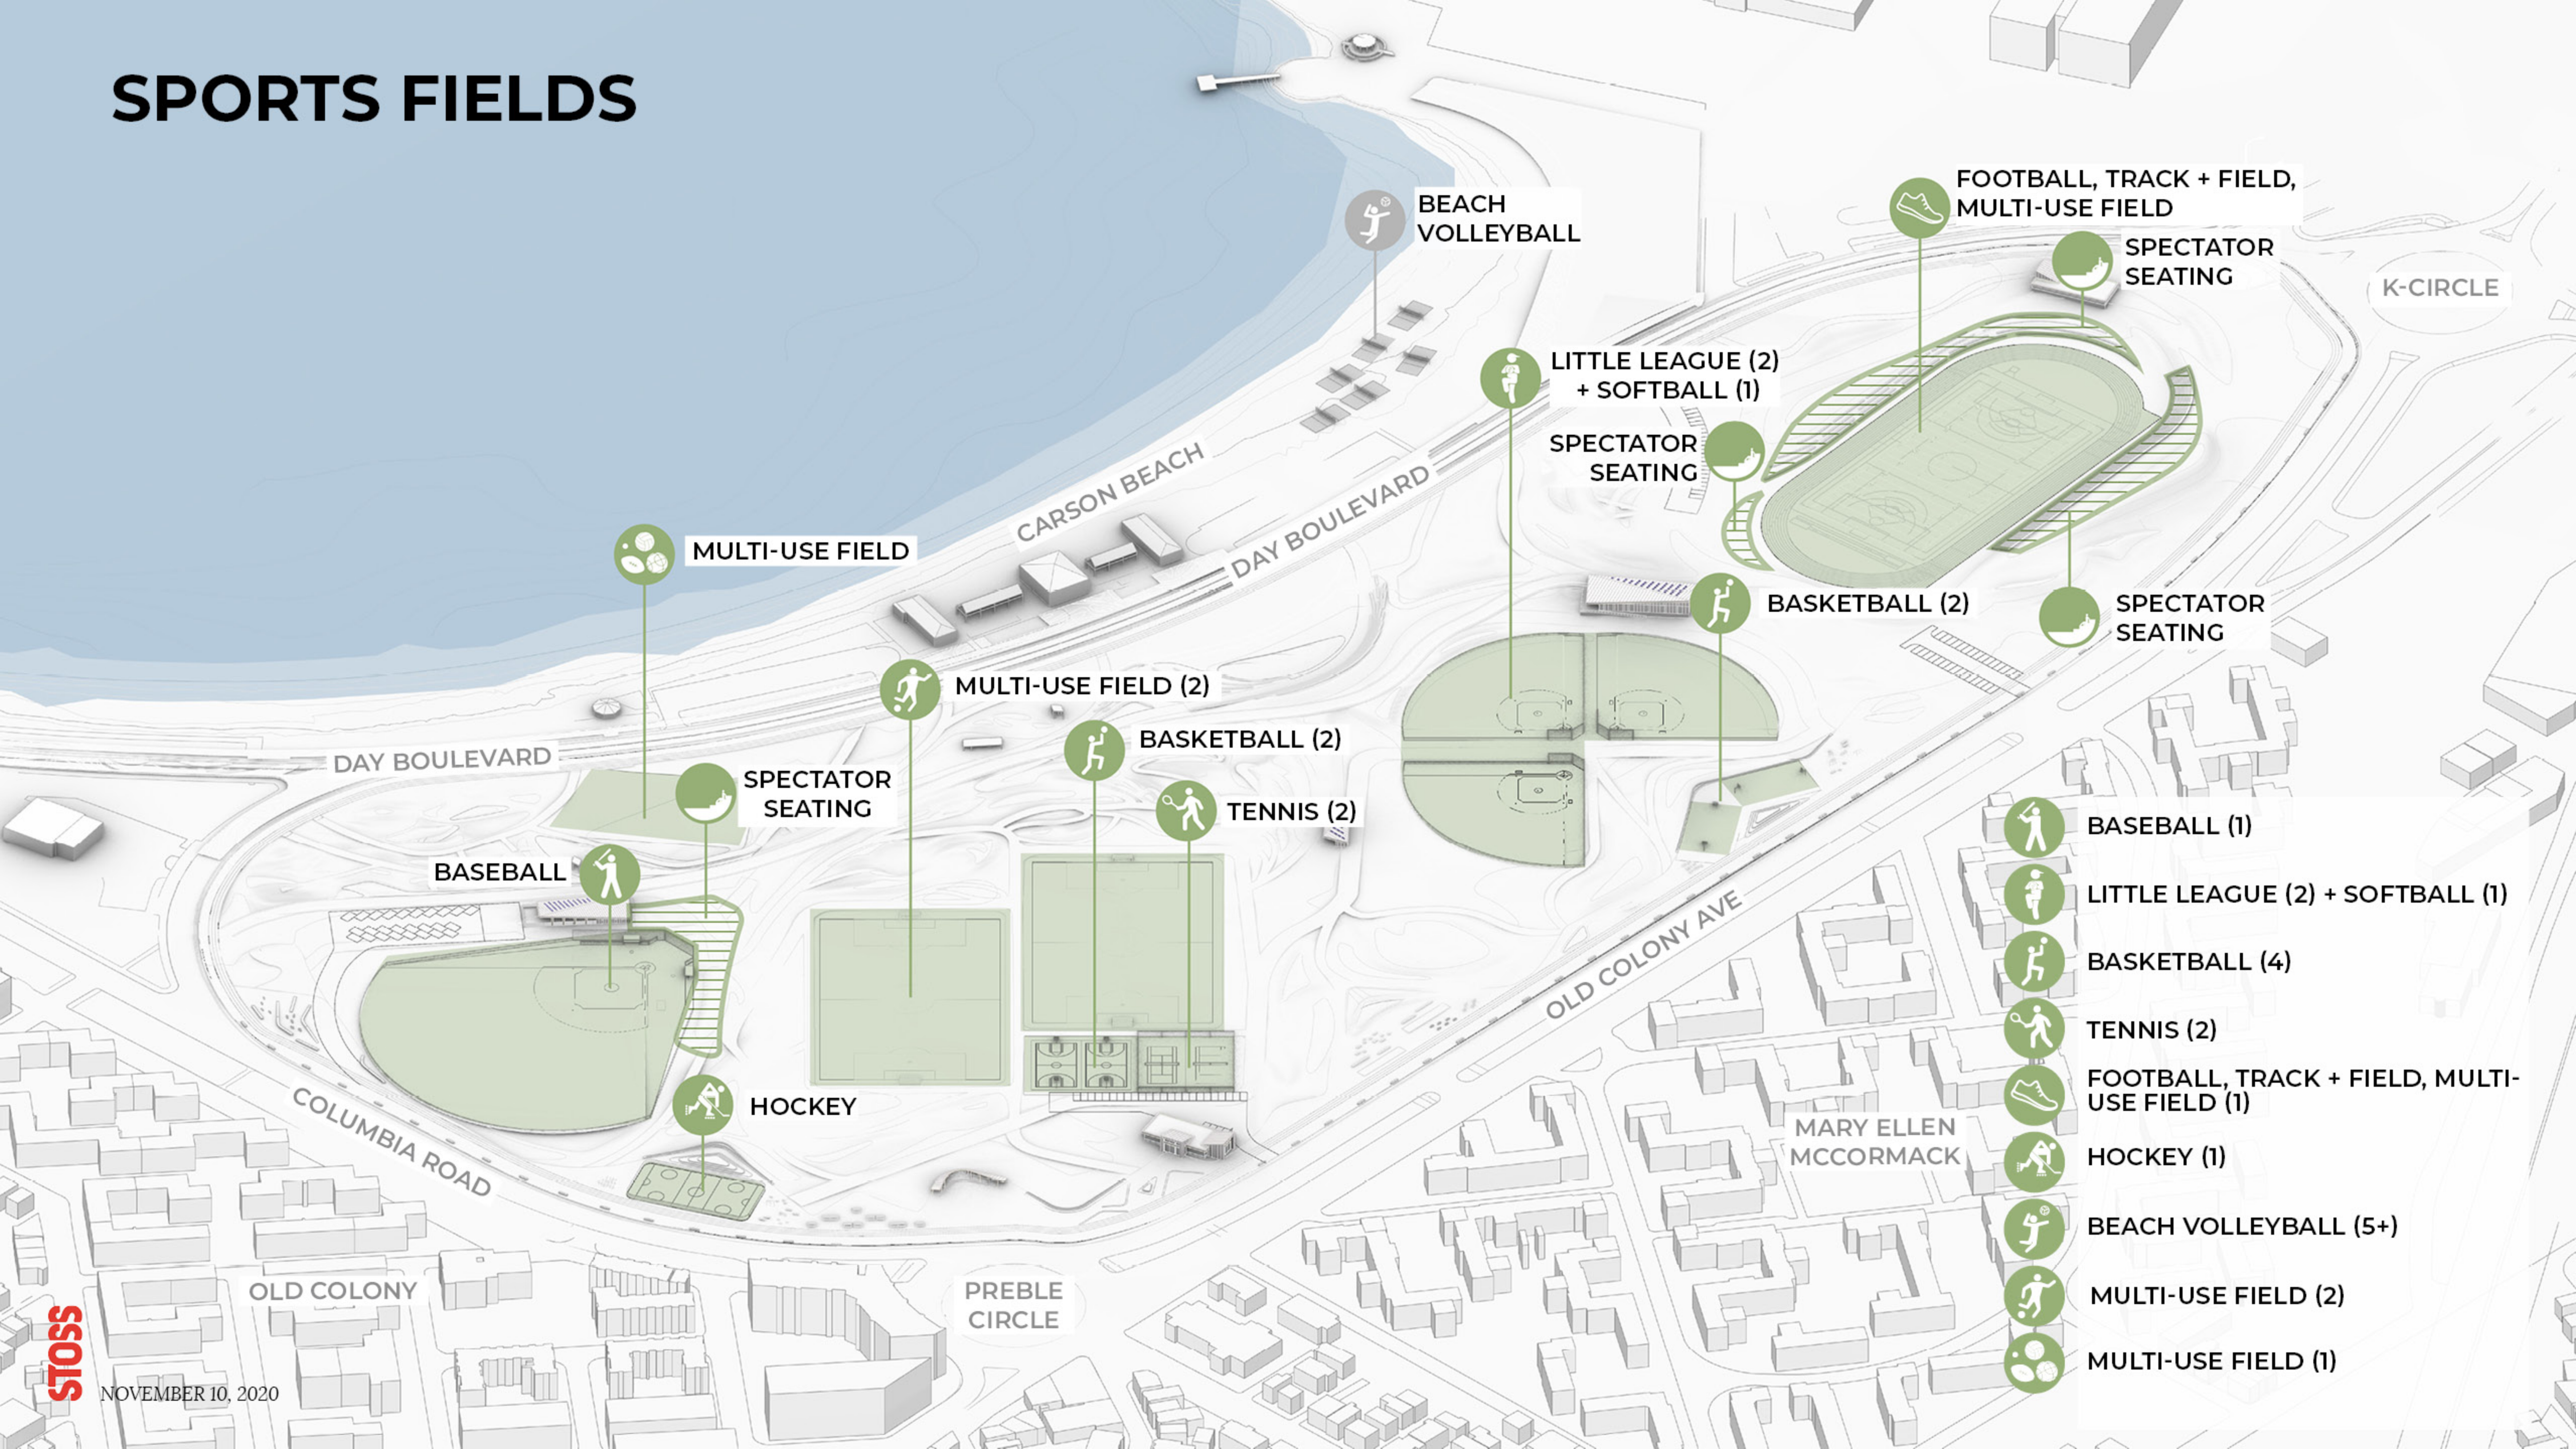

SPORTS FIELDS

- BASEBALL (1)
- LITTLE LEAGUE (2) + SOFTBALL (1)
- BASKETBALL (4)
- TENNIS (2)
- FOOTBALL, TRACK + FIELD, MULTI-USE FIELD (1)
- HOCKEY (1)
- BEACH VOLLEYBALL (5+)
- MULTI-USE FIELD (2)
- MULTI-USE FIELD (1)