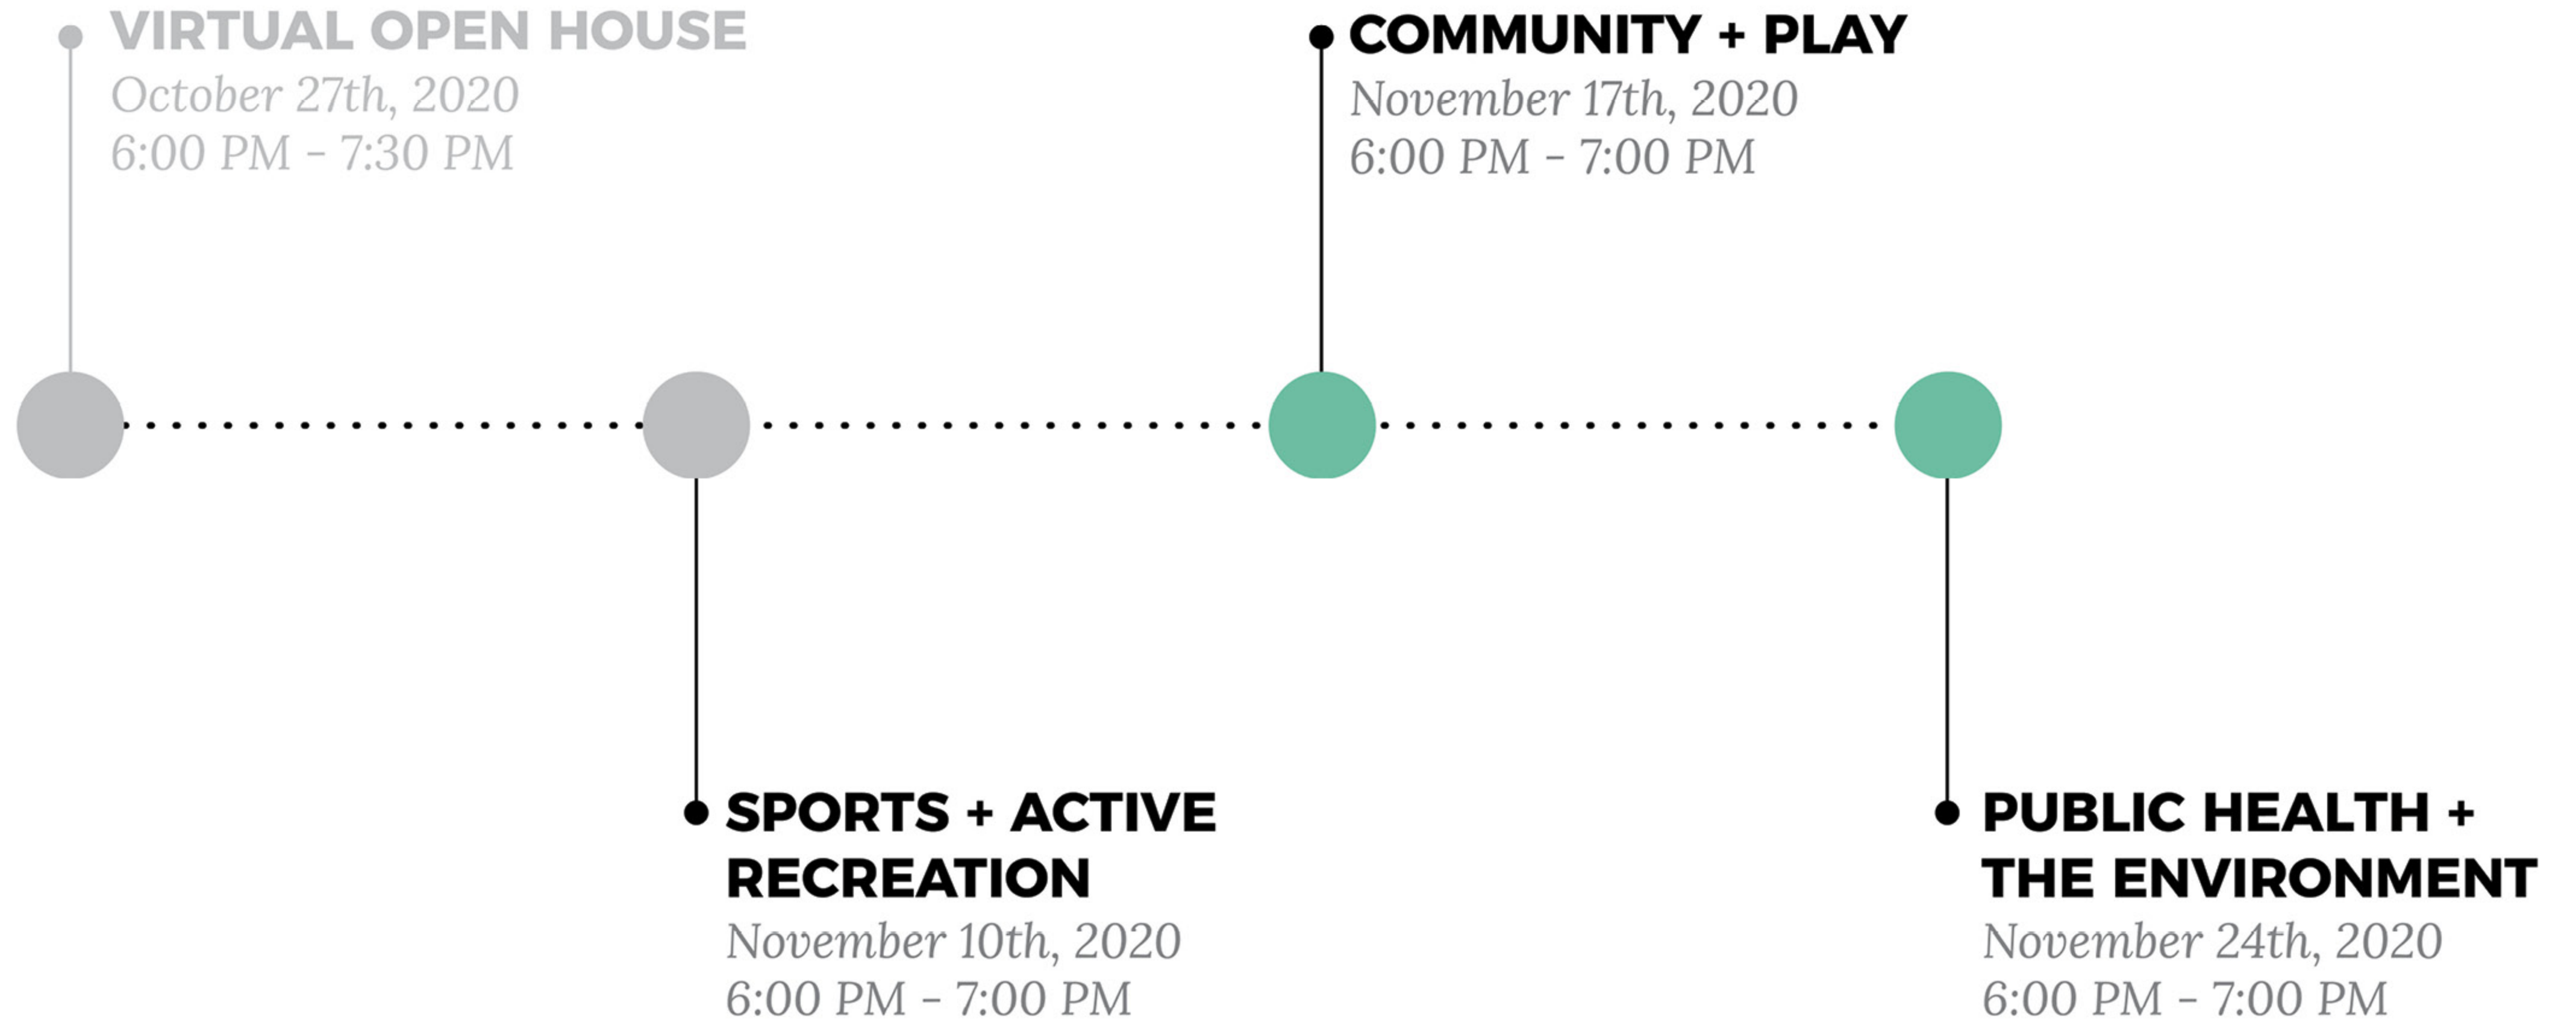

“MOAKLEY TALKS” VIRTUAL EVENTS