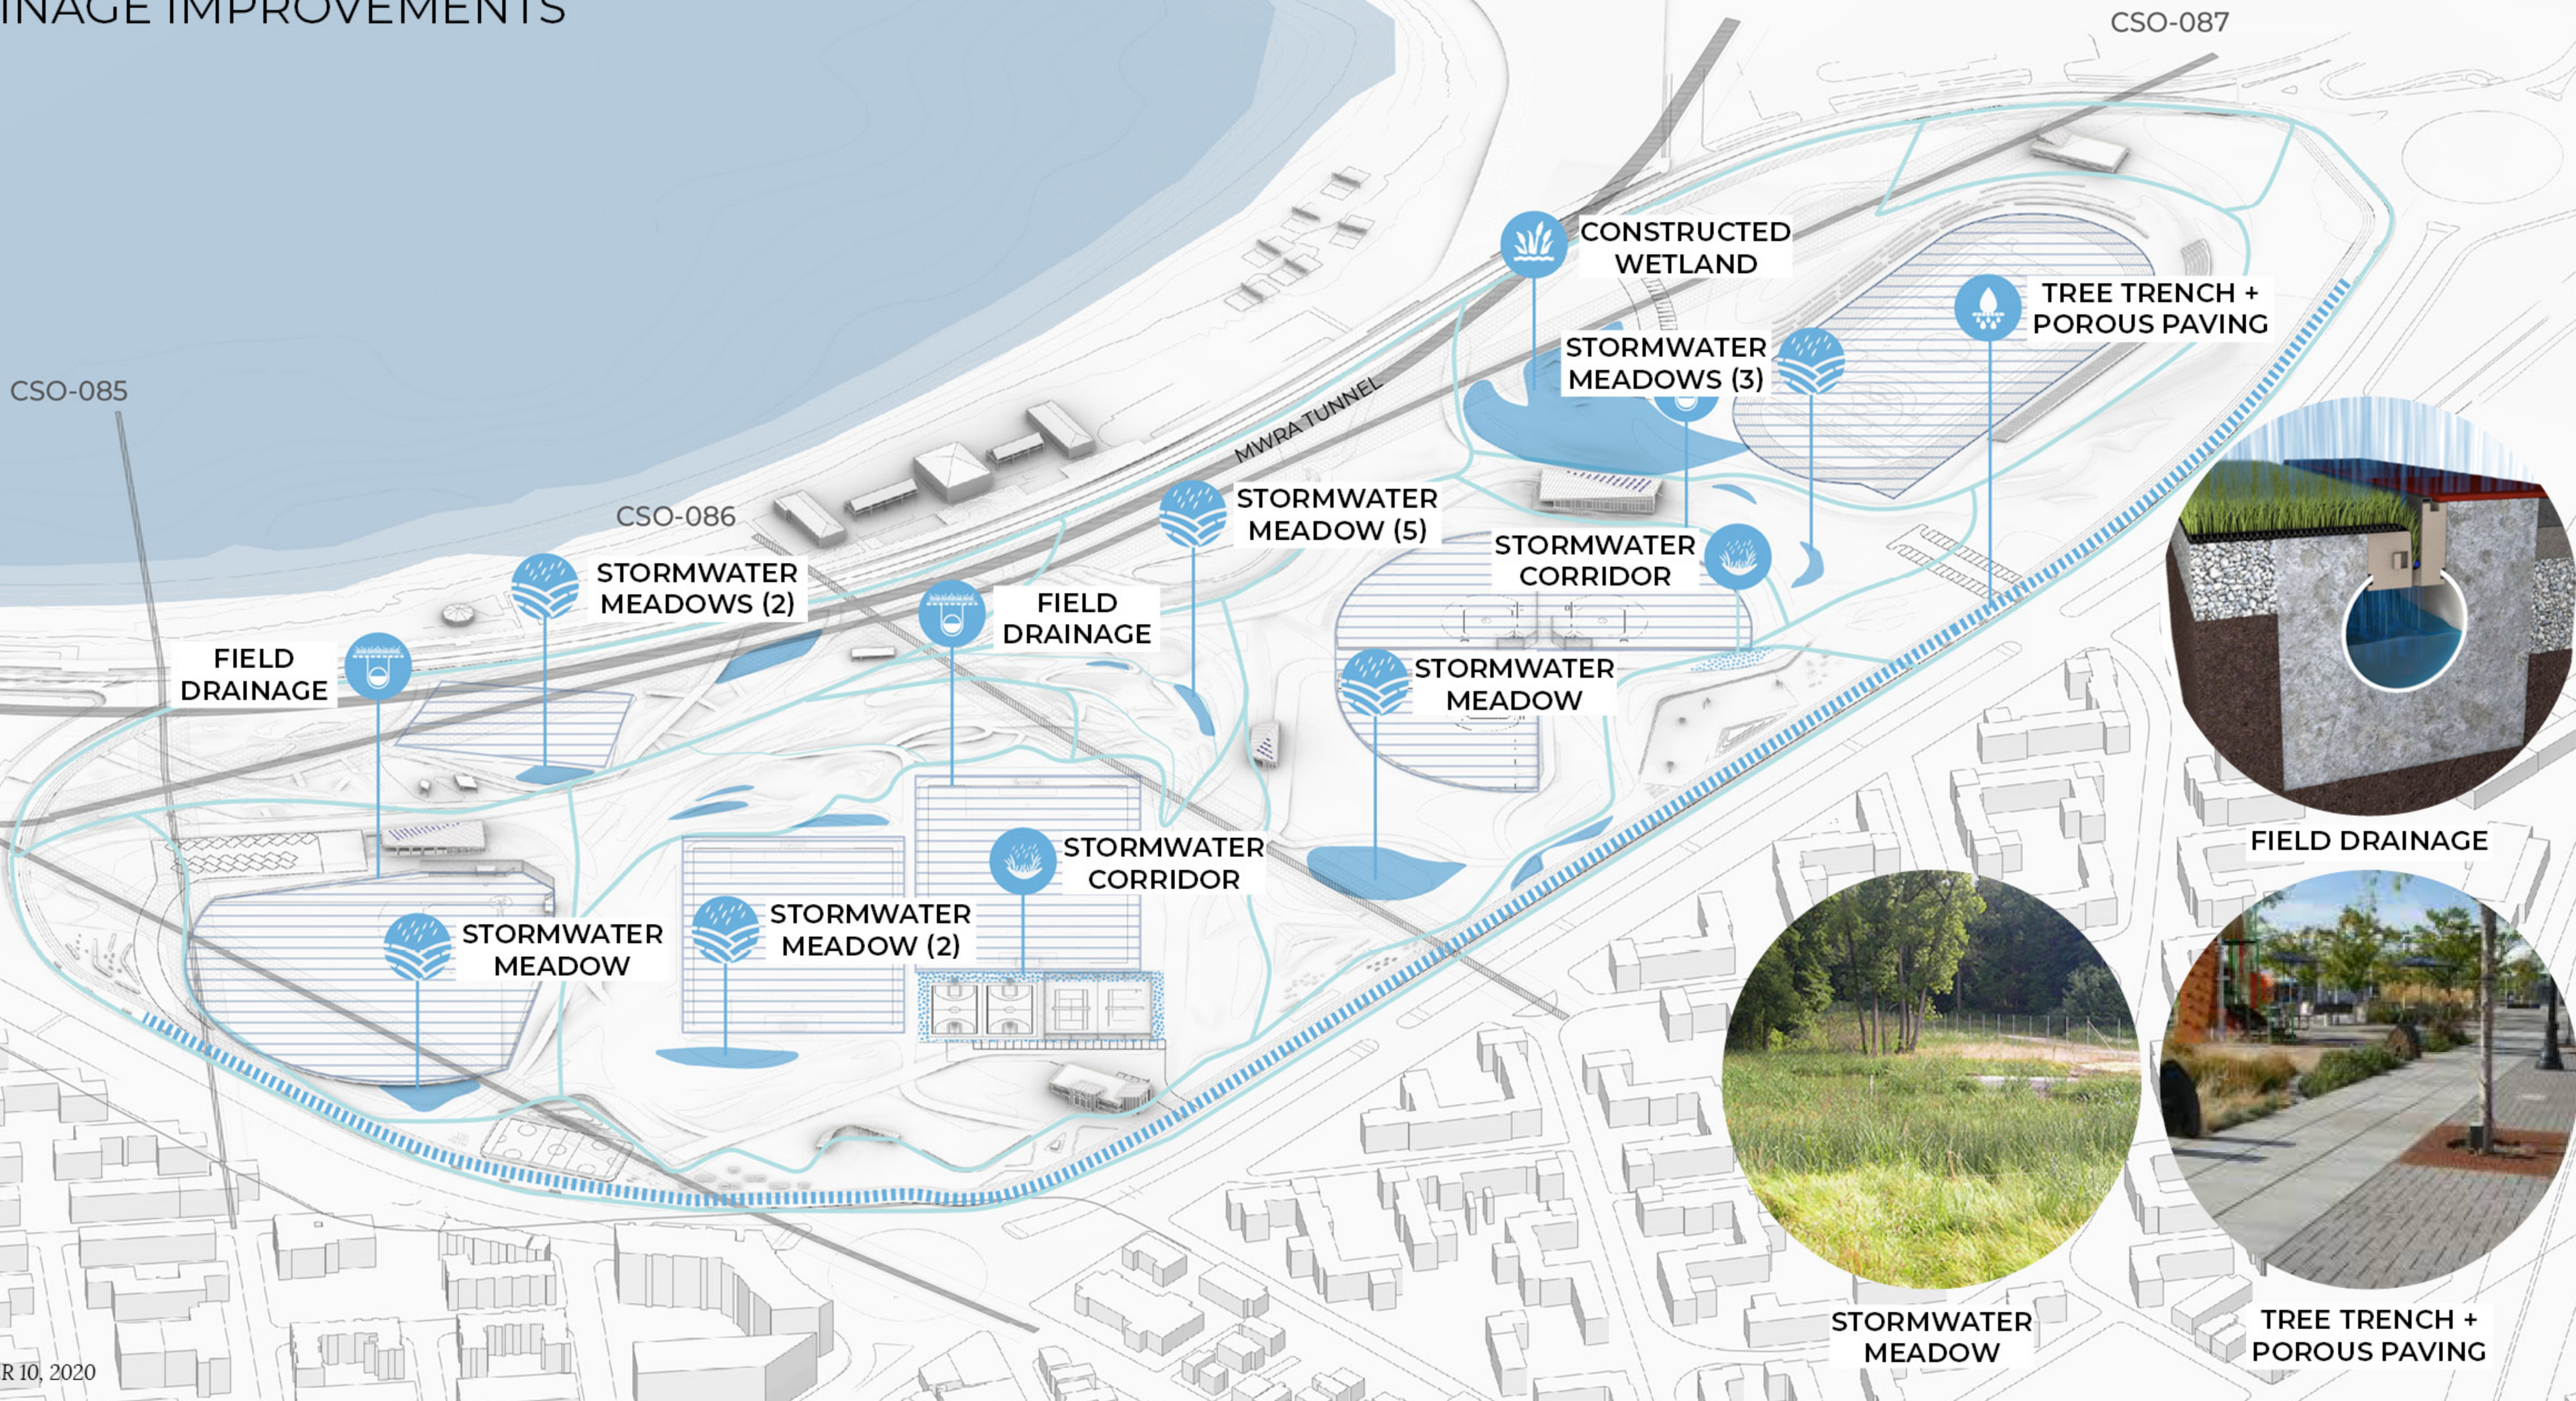

STORMWATER MANAGEMENT DRAINAGE IMPROVEMENTS

FIELD DRAINAGE

STORMWATER MEADOW

TREE TRENCH + POROUS PAVING

IMPROVED FIELDS

LIGHTING, IRRIGATION + SURFACE MATERIALS

LEGEND

-  FIELD LIGHTING
-  SPORT COURTS
-  ARTIFICIAL TURF FIELD WITH IMPROVED DRAINAGE + IRRIGATION
-  NATURAL TURF FIELD WITH IMPROVED DRAINAGE + IRRIGATION