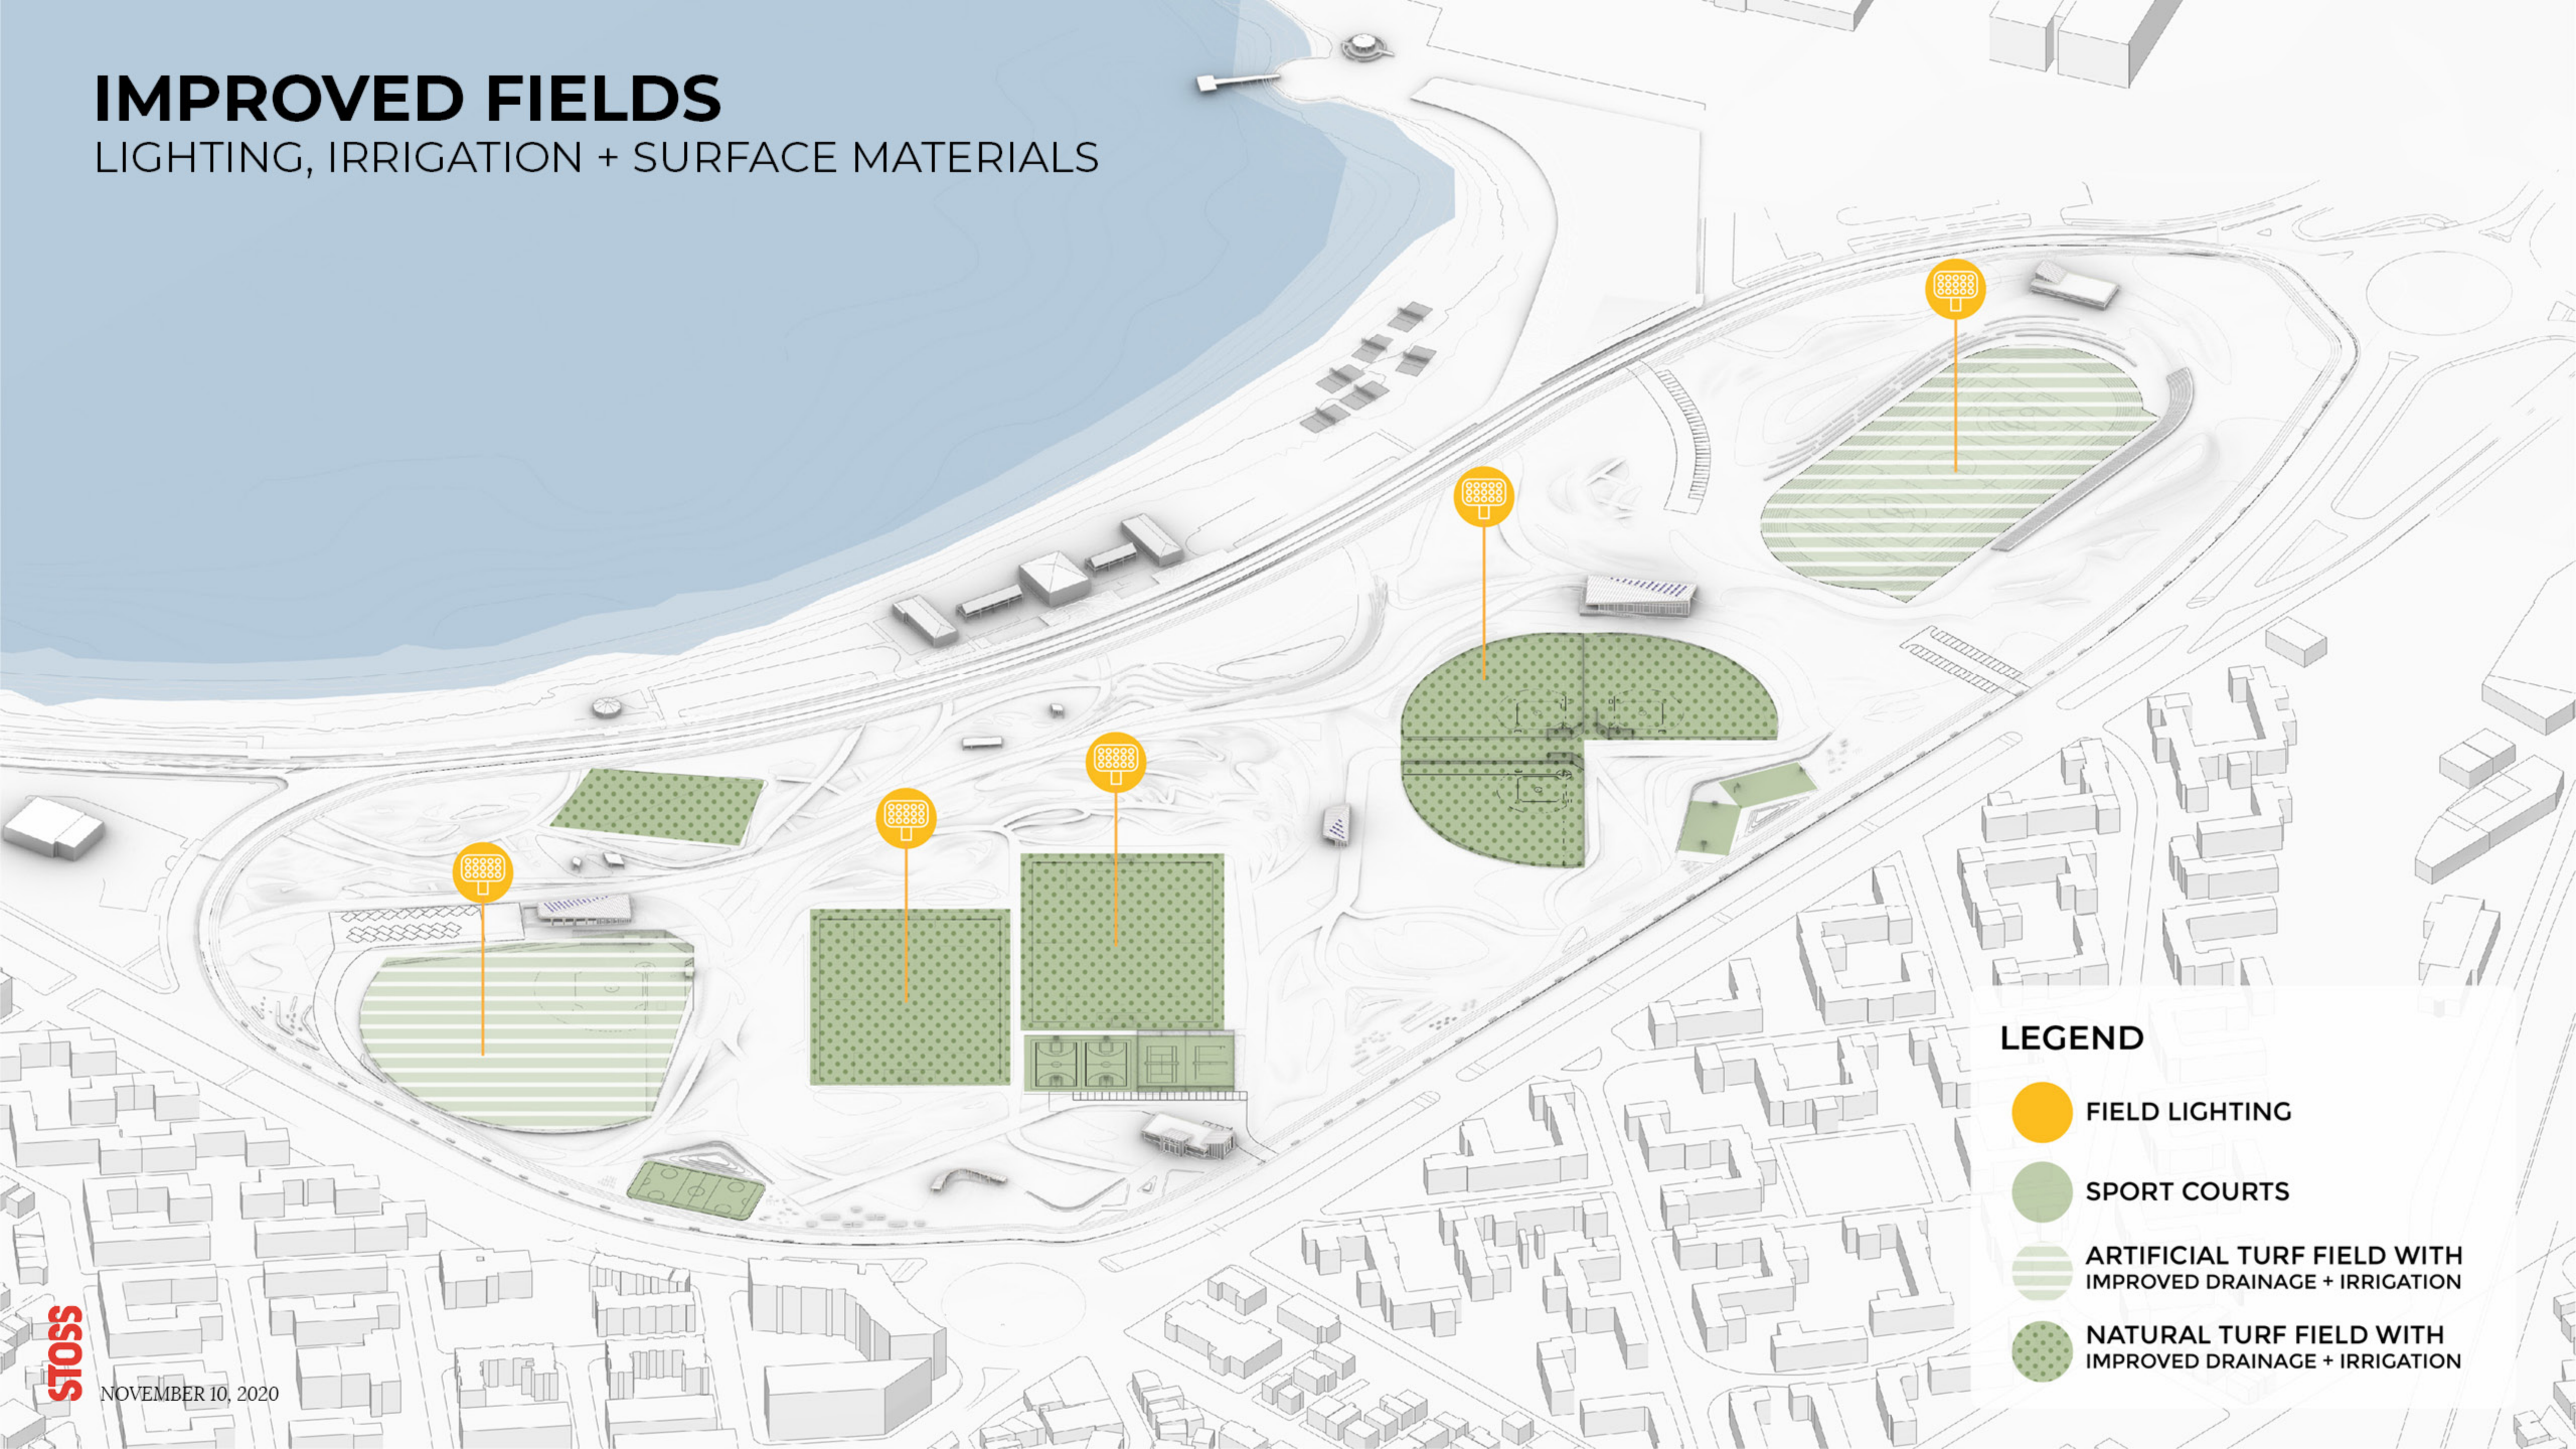

STORMWATER MANAGEMENT DRAINAGE IMPROVEMENTS

FIELD DRAINAGE

STORMWATER MEADOW

TREE TRENCH + POROUS PAVING

IMPROVED FIELDS

LIGHTING, IRRIGATION + SURFACE MATERIALS

LEGEND

-  FIELD LIGHTING
-  SPORT COURTS
-  ARTIFICIAL TURF FIELD WITH IMPROVED DRAINAGE + IRRIGATION
-  NATURAL TURF FIELD WITH IMPROVED DRAINAGE + IRRIGATION