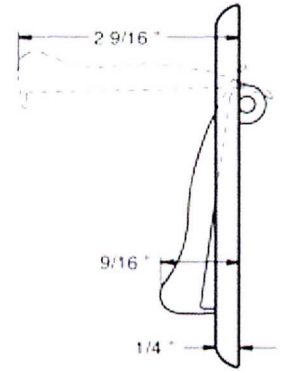

24 DART MOUTH
UNLACQUERED BRASS
RIGHT DOOR

MS212