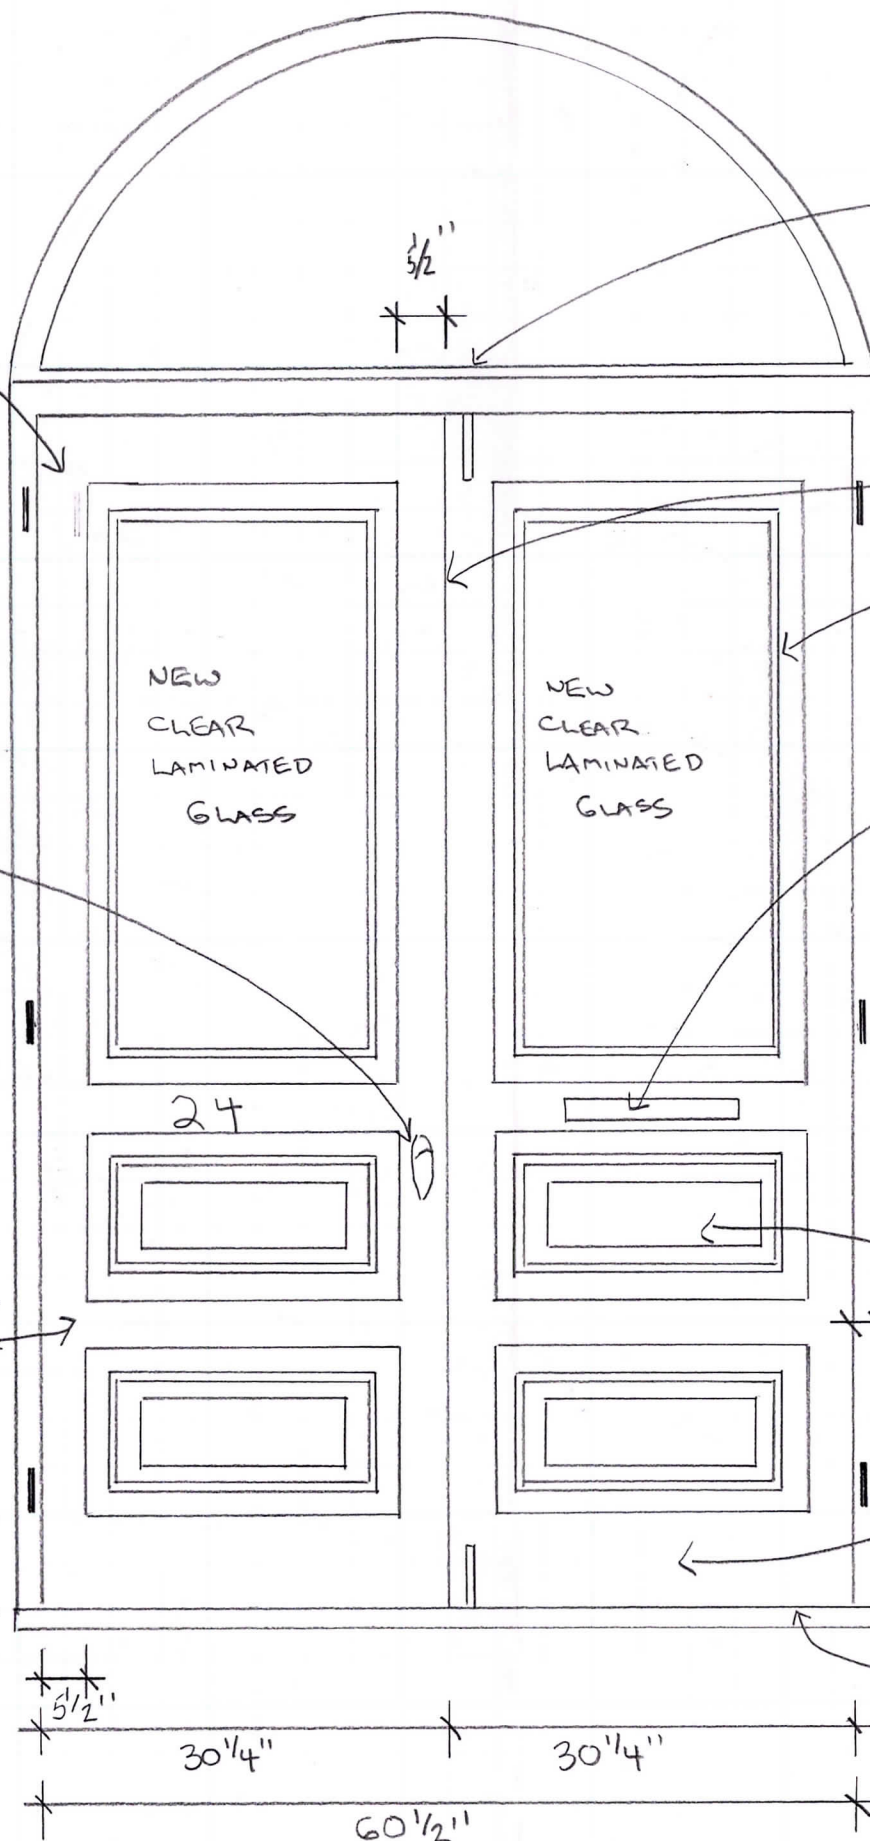

24 DARTMOUTH STREET BOSTON, M.A. 02116
FRONT DOOR SET
FRONT ELEVATION
SHEET NO. 1 OF 3