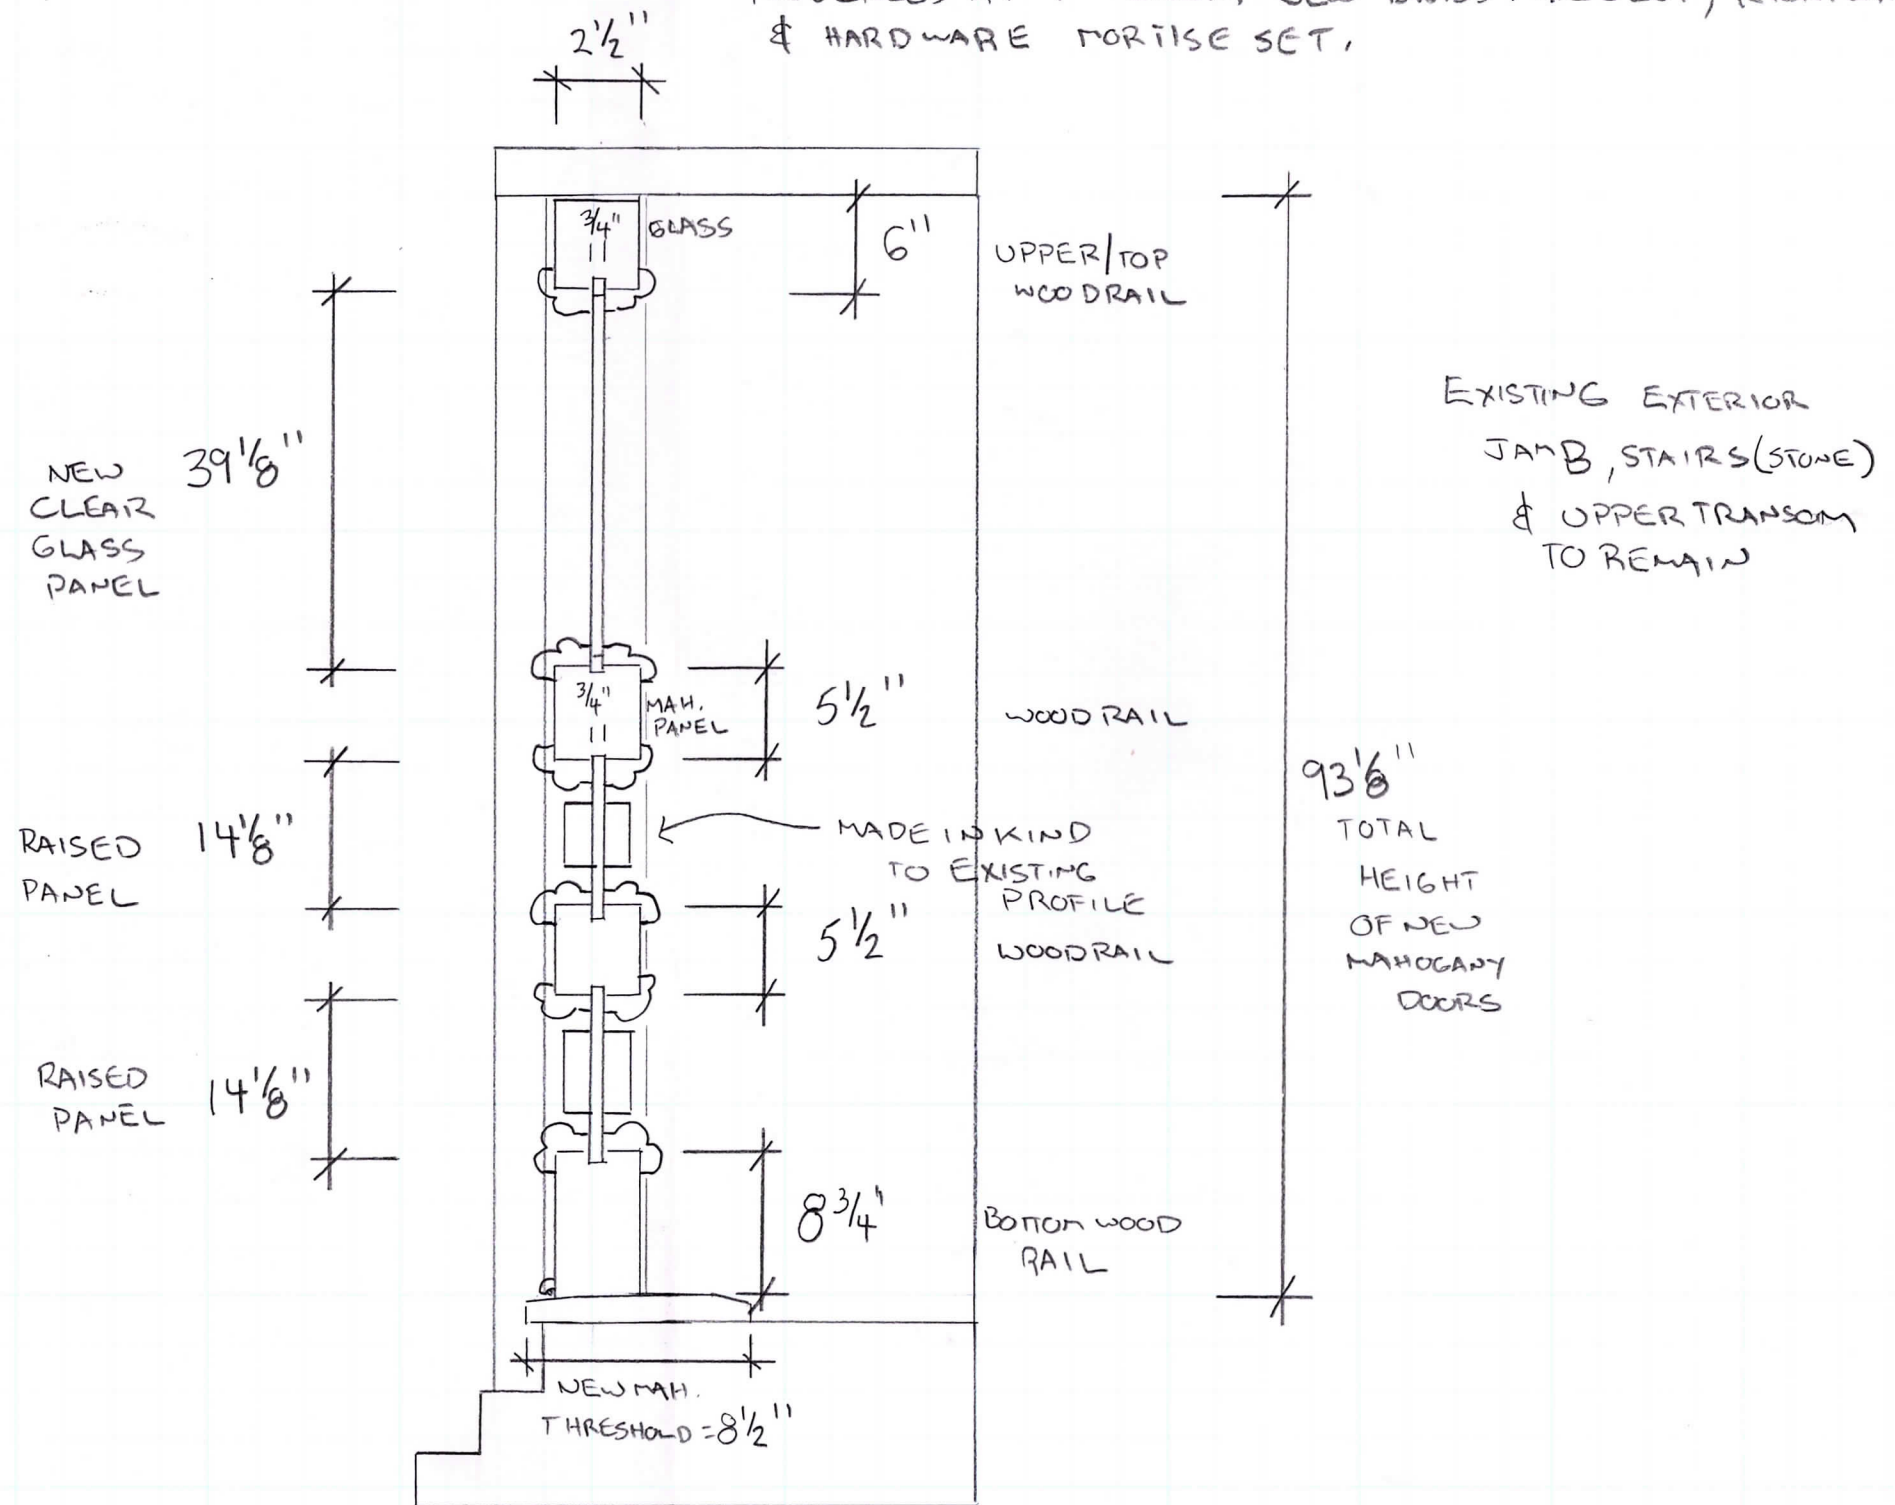

1 SET NEW 2 1/2" DEPTH, MAHOGANY STAIN GRADED DOOR SET,  
 "SWING IN" MADE TO ORIGINAL EXISTING SET, 6 HINGES, 3 PER DOOR  
 KNUCKLES AT INTERIOR, NEW BRASS NAIL SLOT, KICK PLATES  
 & HARDWARE MORTISE SET.