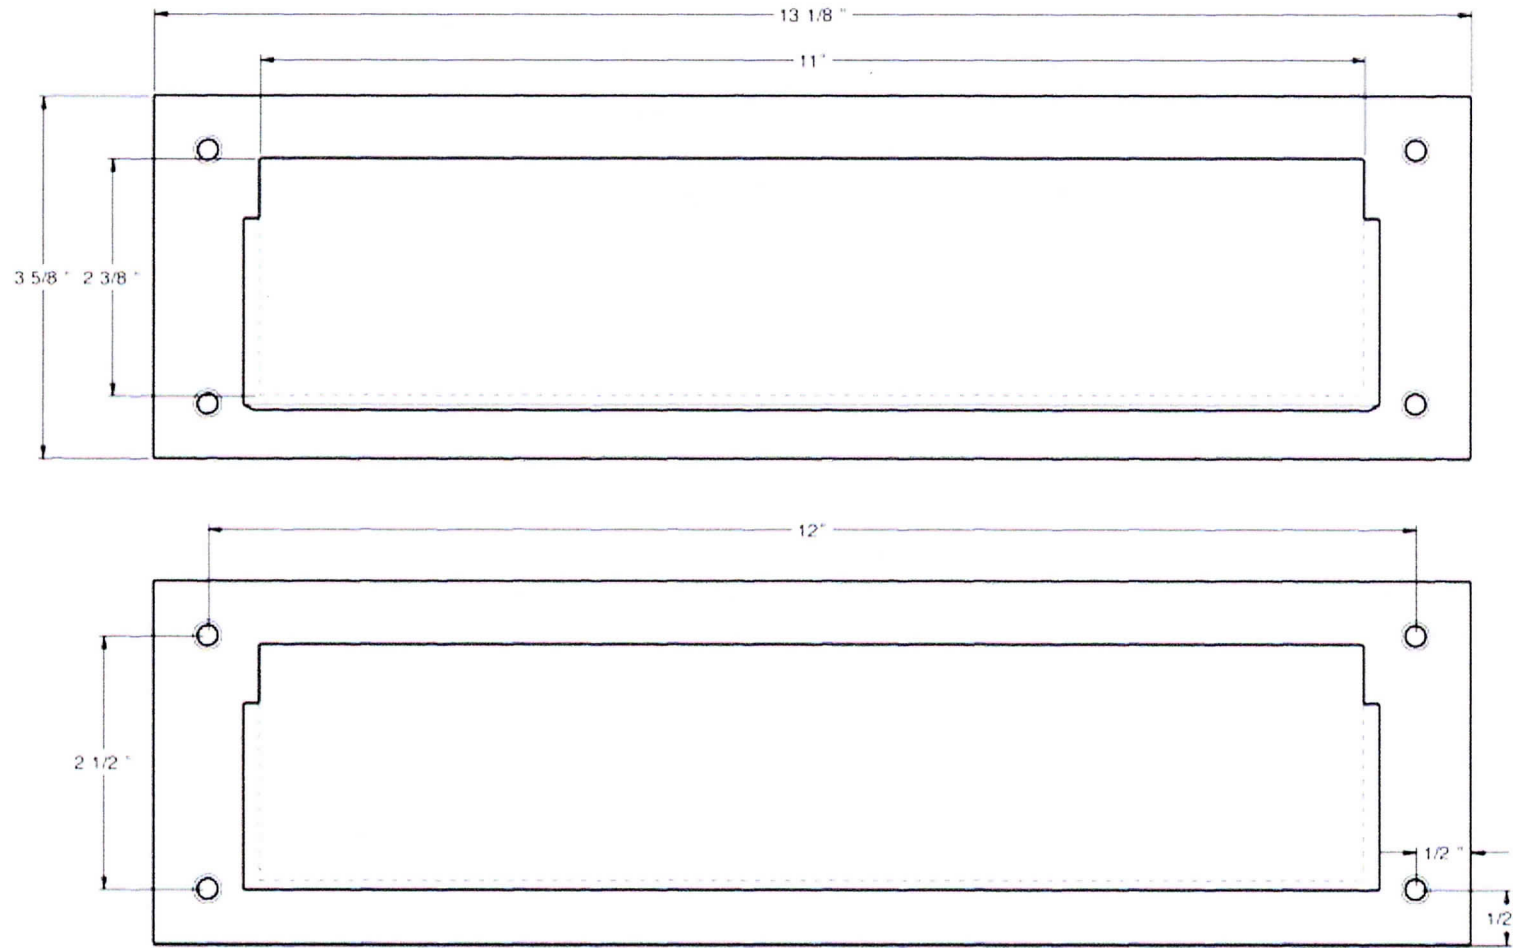

24 DART MOUTH
UNLACQUERED BRASS
RIGHT DOOR

MS212