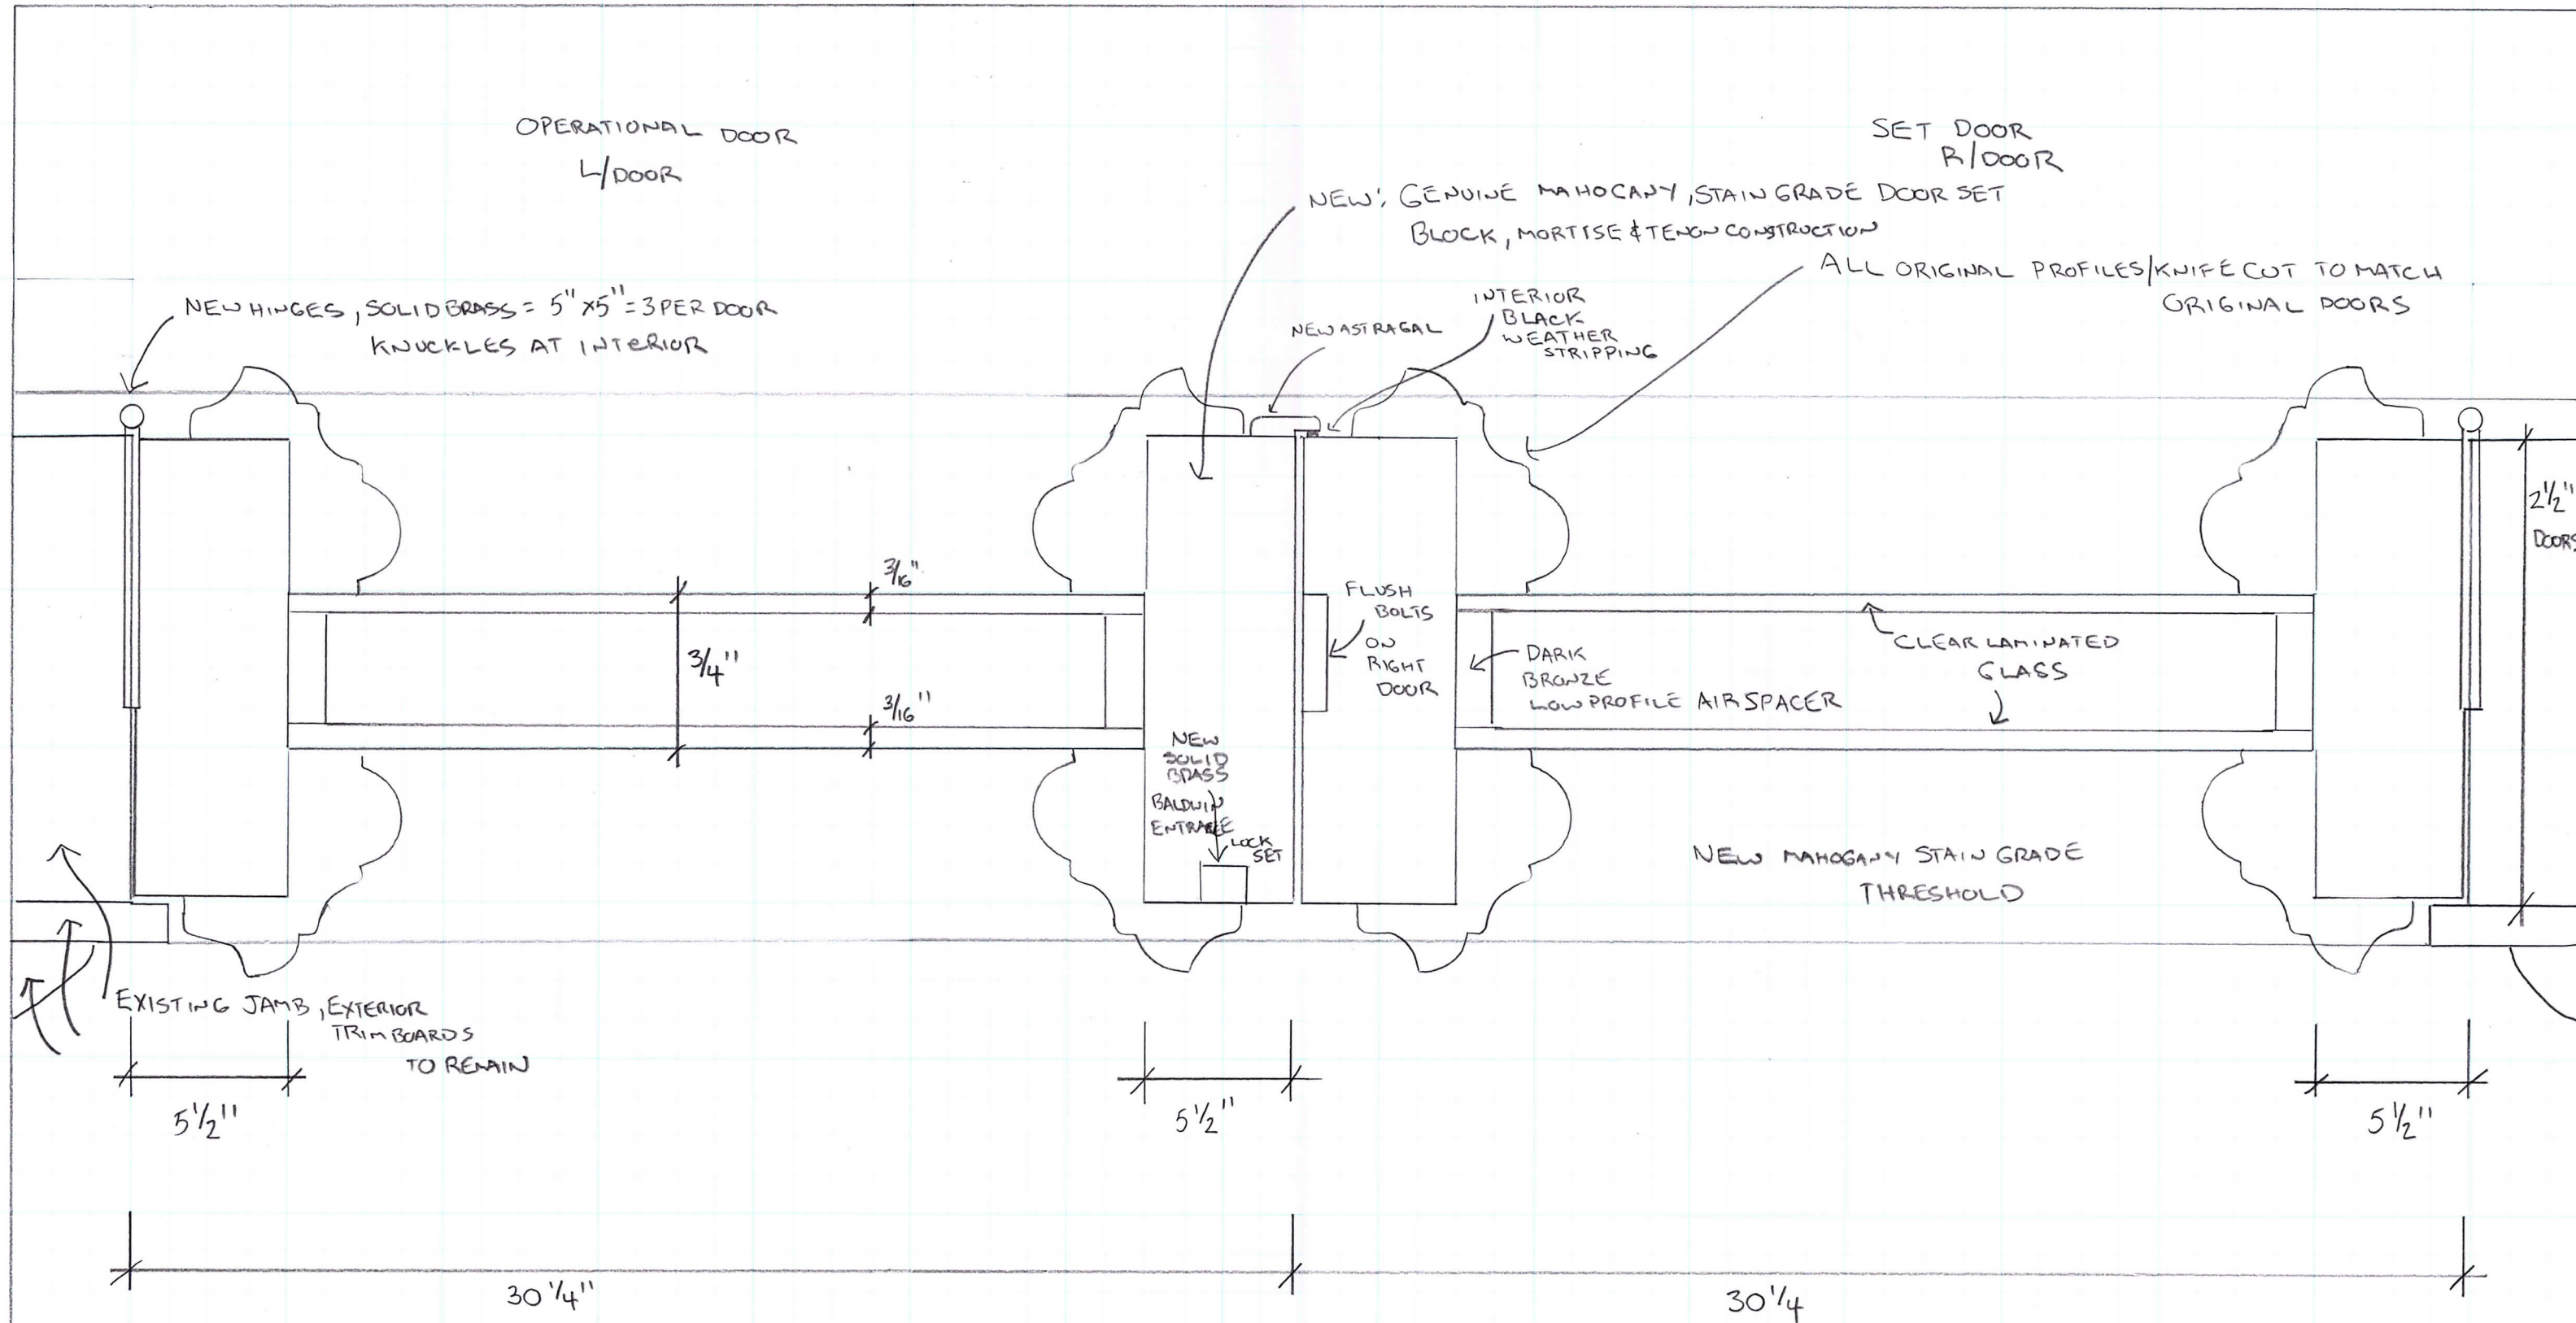

24 DARTMOUTH STREET
BOSTON, M.A. 02116

FRONT DOOR SET

OVER HEAD ELEVATION

SHEET NO. 2 OF 3

TOTAL DOOR SET
OPENING = 60 1/2"

Historic Window & Door Holdings
12 Forest Road, Junction 123&123A
P.O. Box 138
Alstead, N.H. 03602-0138