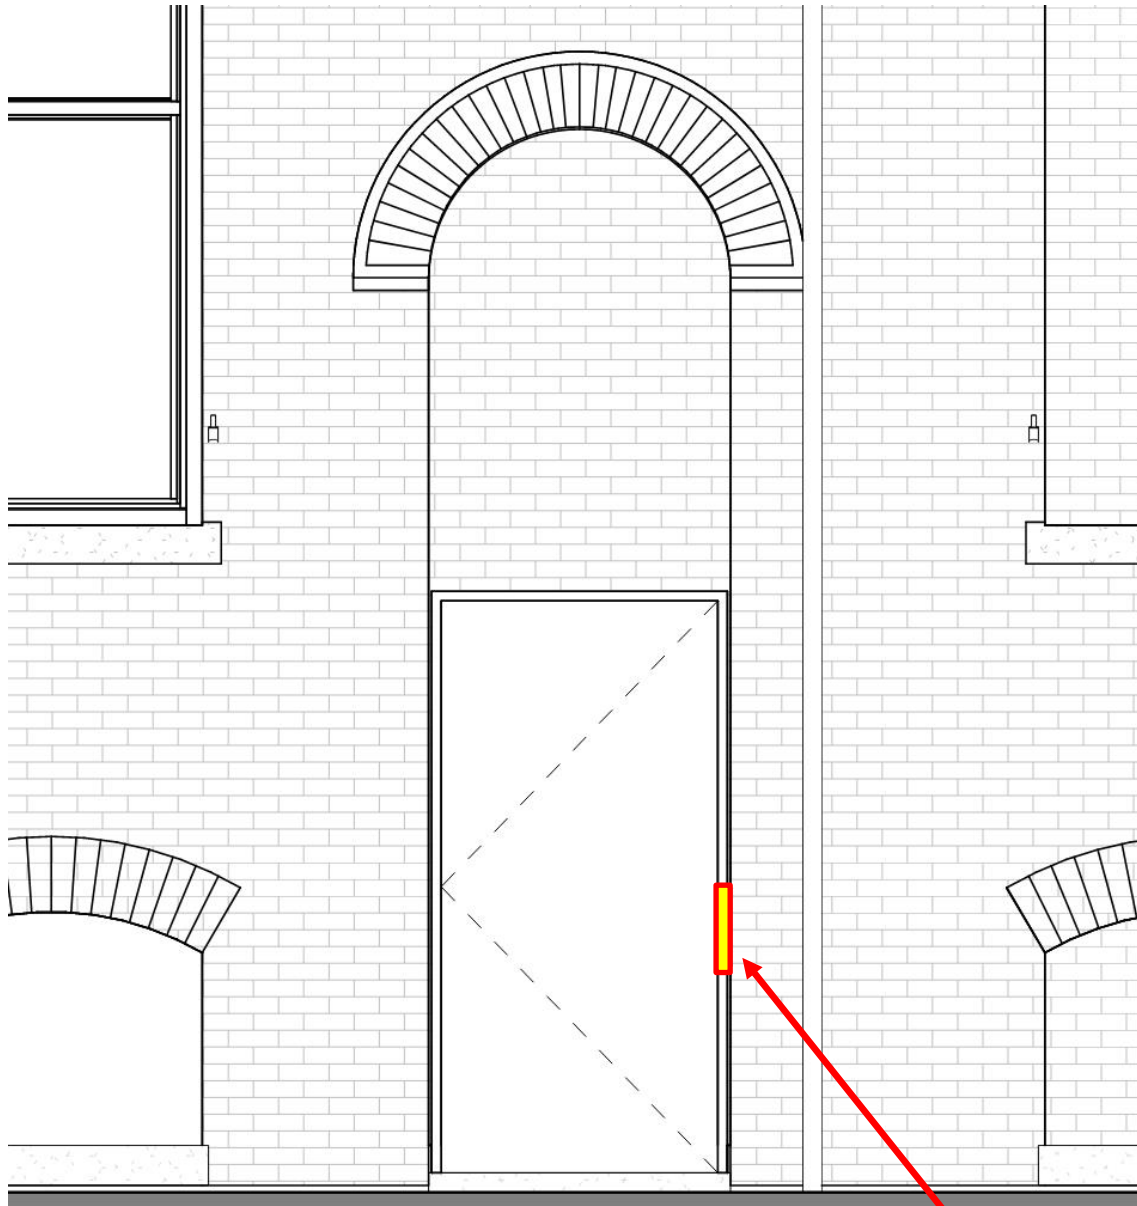

WALL MOUNTED TELECOM DEVICE

DESIGN VISION - TELECOM DEVICE AT REAR ENTRY