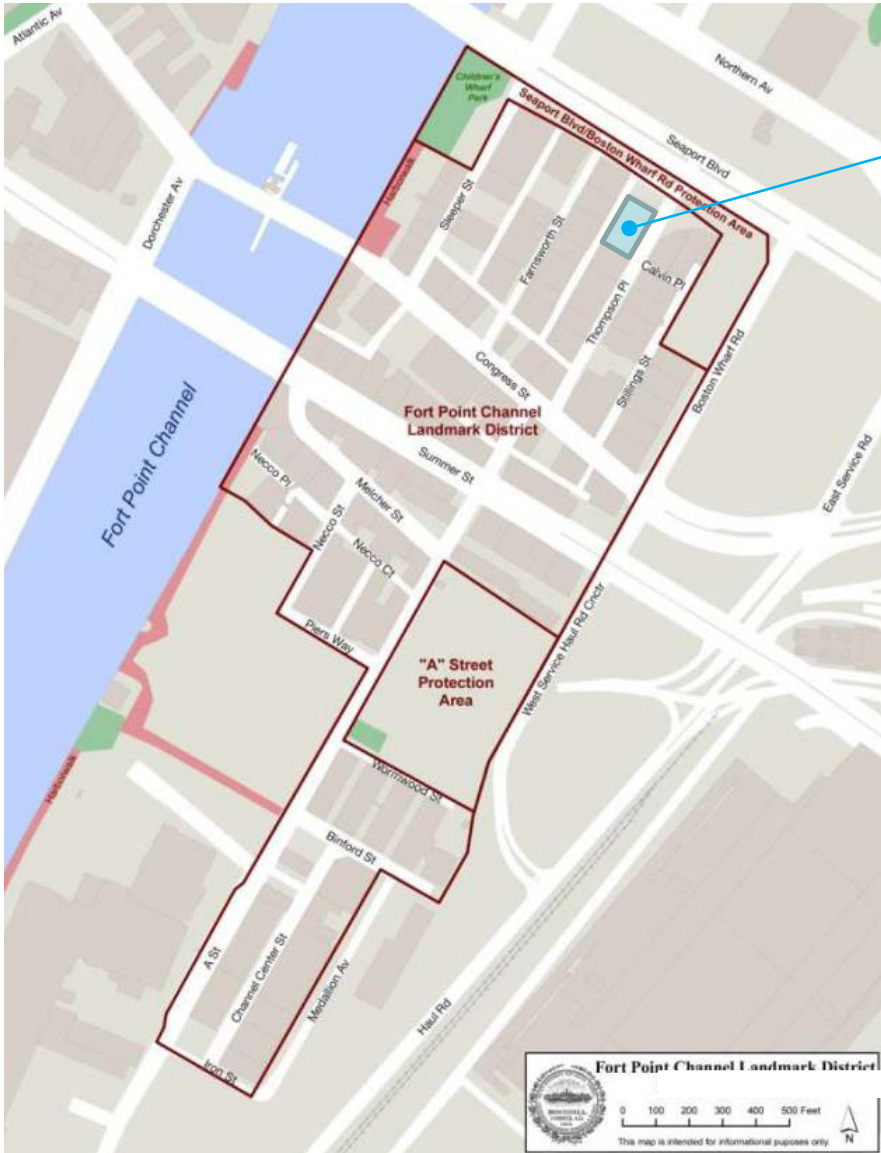

44 THOMSON PLACE

TENANT SIGNAGE

CREATIVE OFFICE PAVILION

margulies perruzzi

44 THOMSON PLACE

FORT POINT CHANNEL LANDMARK DISTRICT - PROJECT LOCATION MAP

EXISTING PHOTOS

CREATIVE OFFICE PAVILION

44 THOMSON PLACE

marguliesperruzzi

06.16.2021

DESIGN VISION - ELEVATION OF ENTRY DOOR WITH SIGNAGE

VINYL APPLICATION ON GLASS

Vinyl letters applied directly to the glass panel above the existing entry door.