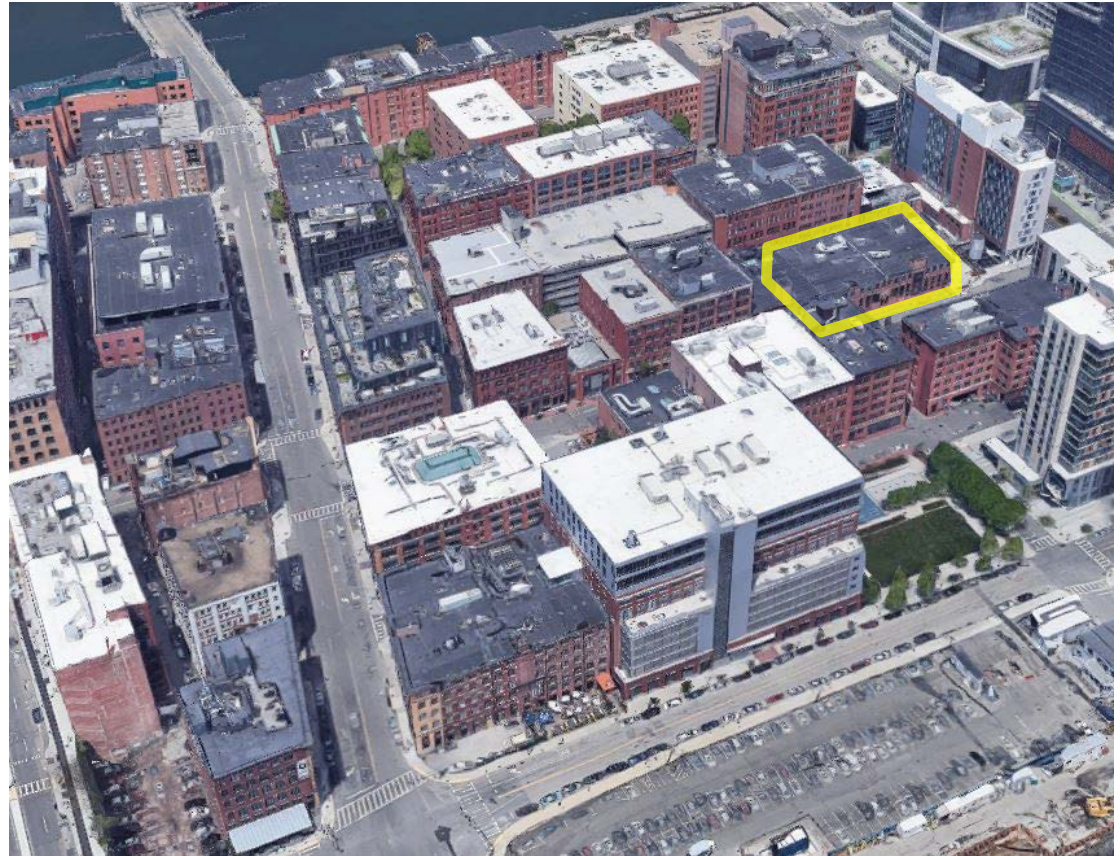

44 THOMSON PLACE

TENANT SIGNAGE

CREATIVE OFFICE PAVILION

margulies perruzzi

44 THOMSON PLACE

FORT POINT CHANNEL LANDMARK DISTRICT - PROJECT LOCATION MAP

EXISTING PHOTOS

CREATIVE OFFICE PAVILION

44 THOMSON PLACE

marguliesperruzzi

06.16.2021

DESIGN VISION - ELEVATION OF ENTRY DOOR WITH SIGNAGE

VINYL APPLICATION ON GLASS

Vinyl letters applied directly to the glass panel above the existing entry door.