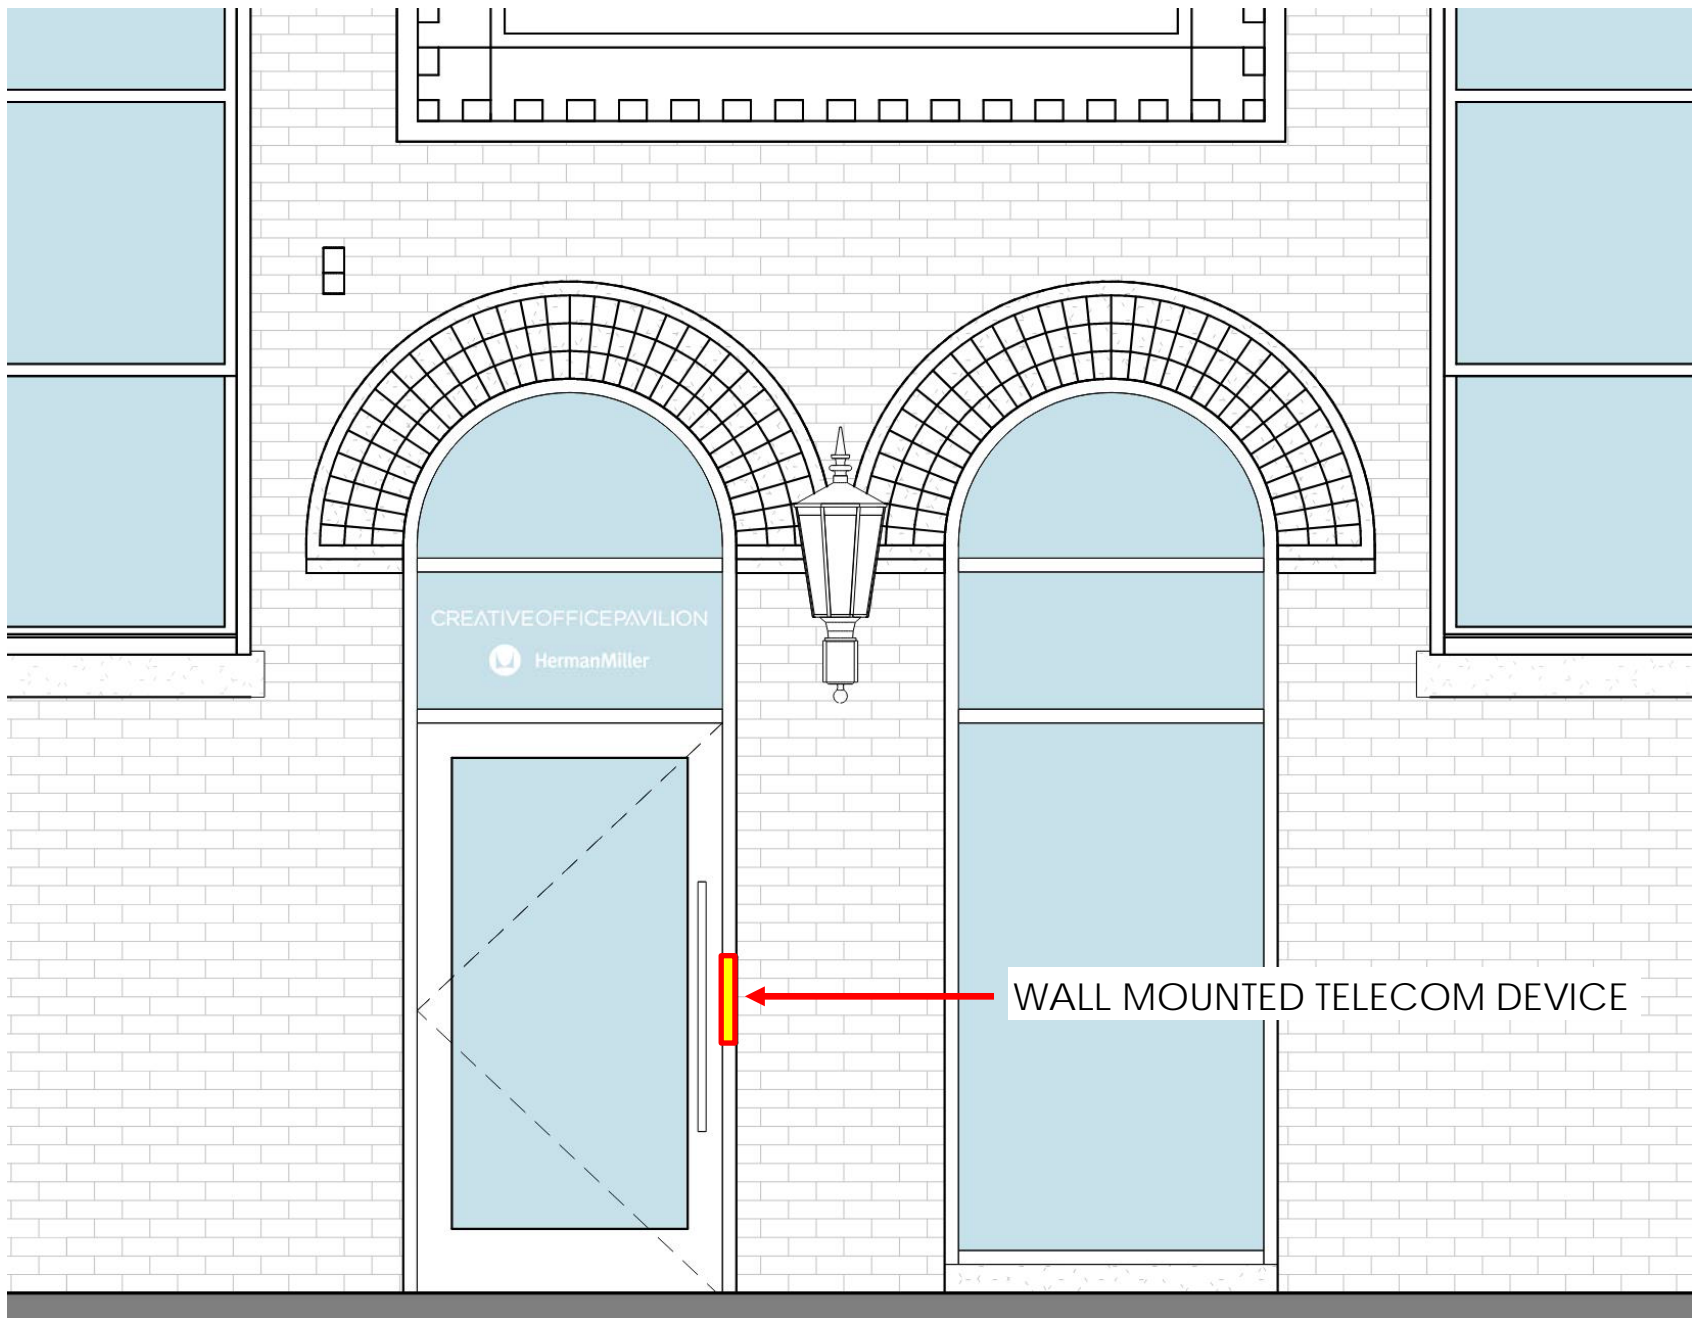

44 THOMSON PLACE

TENANT SIGNAGE

CREATIVE OFFICE PAVILION

margulies perruzzi

44 THOMSON PLACE

FORT POINT CHANNEL LANDMARK DISTRICT - PROJECT LOCATION MAP

EXISTING PHOTOS

CREATIVE OFFICE PAVILION

44 THOMSON PLACE

marguliesperruzzi

06.16.2021

DESIGN VISION - ELEVATION OF ENTRY DOOR WITH SIGNAGE

VINYL APPLICATION ON GLASS

Vinyl letters applied directly to the glass panel above the existing entry door.

See example below.

Pantone 11-0601 TCX - Bright White color

DESIGN VISION - SIGNAGE DETAILS

CREATIVE OFFICE PAVILION

44 THOMSON PLACE

margulies perruzzi

06.16.2021

DESIGN VISION - ENTRY DOOR WITH SIGNAGE