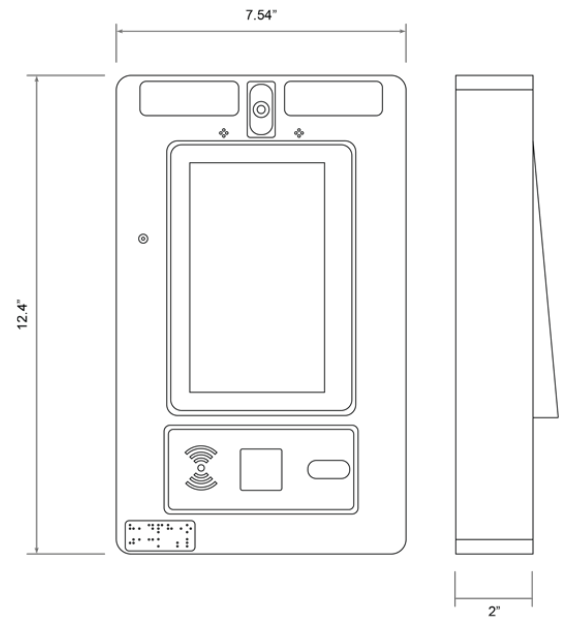

DESIGN VISION – TELECOM DEVICE AT MAIN ENTRY