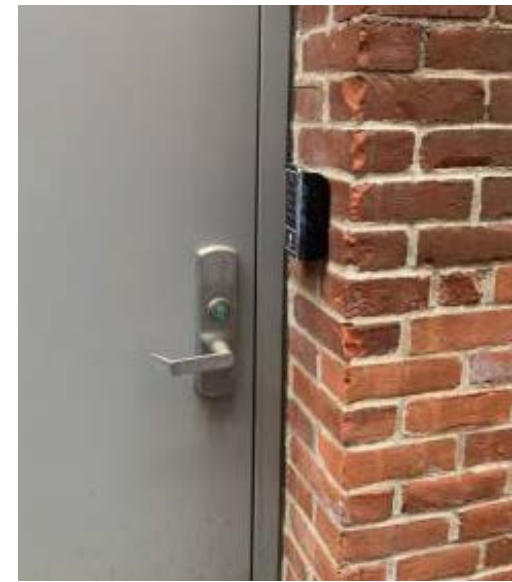

WALL MOUNTED TELECOM DEVICE

DESIGN VISION - TELECOM DEVICE AT REAR ENTRY