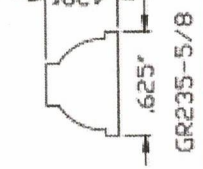

Hoppe Hinge Option 5 9/16" with Screen

TDL WIDTH PER FINAL SHOP DRAWINGS/WIND LOADS

DATE:	DETAIL:	DATE:	BY:
4/03/13	Parrett Misc. Profile Bars	4/03/13	JZ
SCALE:	REF. NO.	SCALE:	DWG. NO.
FULL		FULL	
Parrett Windows & Doors Quality Crafted Specialty Millwork PARRETT MFG. INC. 810 2nd Ave. East P.O. Box 440, Dorchester, WI 54425 Phone (800)641-9527 FAX (877)338-2452		ER BY: JZ CK'D BY: JZ	