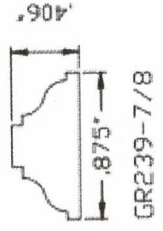

Hoppe Hinge Option 5 9/16" with Screen

TDL WIDTH PER FINAL SHOP DRAWINGS/WIND LOADS

DATE:	DETAIL:	DATE:	BY:
4/03/13	Parrett Misc. Profile Bars	4/03/13	JZ
SCALE:	REF. NO.	SCALE:	DWG. NO.
FULL		FULL	
Parrett Windows & Doors Quality Crafted Specialty Millwork PARRETT MFG. INC. 810 2nd Ave. East P.O. Box 440, Dorchester, WI 54425 Phone (800)641-9527 FAX (877)338-2452		ER BY: JZ CK'D BY: JZ	