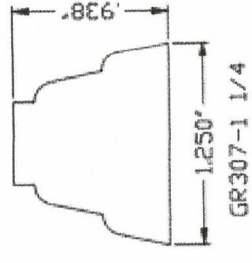

Hoppe Hinge Option 5 9/16" with Screen

TDL WIDTH PER FINAL SHOP DRAWINGS/WIND LOADS

DATE:	DETAIL:	DATE:	BY:
4/03/13	Parrett Misc. Profile Bars	4/03/13	JZ
SCALE:	REF. NO.	SCALE:	DWG. NO.
FULL		FULL	
Parrett Windows & Doors Quality Crafted Specialty Millwork PARRETT MFG. INC. 810 2nd Ave. East P.O. Box 440, Dorchester, WI 54425 Phone (800)641-9527 FAX (877)338-2452		ER BY: JZ CK'D BY: JZ	