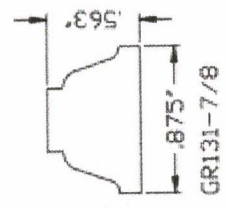

Hoppe Hinge Option 5 9/16" with Screen

TDL WIDTH PER FINAL SHOP DRAWINGS/WIND LOADS

DATE:	DETAIL:	DATE:	BY:
4/03/13	Parrett Misc. Profile Bars	4/03/13	JZ
SCALE:	REF. NO.	SCALE:	DWG. NO.
FULL		FULL	
Parrett Windows & Doors Quality Crafted Specialty Millwork PARRETT MFG. INC. 810 2nd Ave. East P.O. Box 440, Dorchester, WI 54425 Phone (800)641-9527 FAX (877)338-2452		ER BY: JZ CK'D BY: JZ	