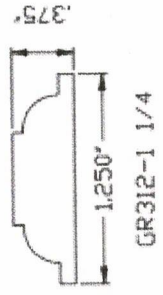

Hoppe Hinge Option 5 9/16" with Screen

TDL WIDTH PER FINAL SHOP DRAWINGS/WIND LOADS

DATE:	DETAIL:	DATE:	BY:
4/03/13	Parrett Misc. Profile Bars	4/03/13	JZ
SCALE:	REF. NO.	SCALE:	DWG. NO.
FULL		FULL	
Parrett Windows & Doors Quality Crafted Specialty Millwork PARRETT MFG. INC. 810 2nd Ave. East P.O. Box 440, Dorchester, WI 54425 Phone (800)641-9527 FAX (877)338-2452		ER BY: JZ CK'D BY: JZ	

"JELLY JAR" FIXTURE WITH GUARD

TIN SCONCES TO BE REMOVED

**HISTORIC COW BELL
TO REMAIN**

**FACEPLATE TO BE REPLACED W/ SS:
SAME DIMENSION/LOCATION**

**DOOR SWING
REVERSED**

**MAILBOX
TO BE REMOVED**

**FLUSH INSULATED WOOD DOOR
TO REPLACE EXISTING**