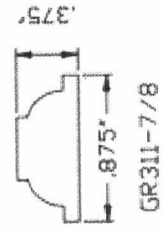

Hoppe Hinge Option 5 9/16" with Screen

TDL WIDTH PER FINAL SHOP DRAWINGS/WIND LOADS

DATE:	DETAIL:	DATE:	BY:
4/03/13	Parrett Misc. Profile Bars	4/03/13	JZ
SCALE:	REF. NO.	SCALE:	DWG. NO.
FULL		FULL	
Parrett Windows & Doors Quality Crafted Specialty Millwork PARRETT MFG. INC. 810 2nd Ave. East P.O. Box 440, Dorchester, WI 54425 Phone (800)641-9527 FAX (877)338-2452		ER BY: JZ CK'D BY: JZ	