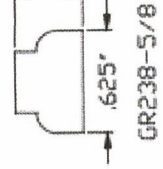

Hoppe Hinge Option 5 9/16" with Screen

TDL WIDTH PER FINAL SHOP DRAWINGS/WIND LOADS

DATE:	DETAIL:	DATE:	BY:
4/03/13	Parrett Misc. Profile Bars	4/03/13	JZ
SCALE:	REF. NO.	SCALE:	DWG. NO.
FULL		FULL	
Parrett Windows & Doors Quality Crafted Specialty Millwork PARRETT MFG. INC. 810 2nd Ave. East P.O. Box 440, Dorchester, WI 54425 Phone (800)641-9527 FAX (877)338-2452		ER BY: JZ CK'D BY: JZ	