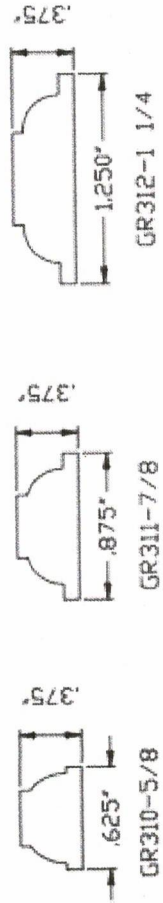

Hoppe Hinge Option 5 9/16" with Screen

TDL WIDTH PER FINAL SHOP DRAWINGS/WIND LOADS

DATE:	DETAIL:	DATE:	BY:
4/03/13	Parrett Misc. Profile Bars	4/03/13	JZ
SCALE:	REF. NO.	SCALE:	DWG. NO.
FULL		FULL	
Parrett Windows & Doors Quality Crafted Specialty Millwork PARRETT MFG. INC. 810 2nd Ave. East P.O. Box 440, Dorchester, WI 54425 Phone (800)641-9527 FAX (877)338-2452		ER BY: JZ CK'D BY: JZ	

"JELLY JAR" FIXTURE WITH GUARD

TIN SCONCES TO BE REMOVED

**HISTORIC COW BELL
TO REMAIN**

**FACEPLATE TO BE REPLACED W/ SS:
SAME DIMENSION/LOCATION**

**DOOR SWING
REVERSED**

**MAILBOX
TO BE REMOVED**

**FLUSH INSULATED WOOD DOOR
TO REPLACE EXISTING**

ORNAMENTAL GATE TO REMAIN

ACTUAL SIZE