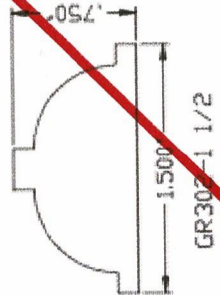

Hoppe Hinge Option 5 9/16" with Screen

TDL WIDTH PER FINAL SHOP DRAWINGS/WIND LOADS

DATE:	DETAIL:	DATE:	BY:
4/03/13	Parrett Misc. Profile Bars	4/03/13	JZ
SCALE:	REF. NO.	SCALE:	DWG. NO.
FULL		FULL	
Parrett Windows & Doors Quality Crafted Specialty Millwork PARRETT MFG. INC. 810 2nd Ave. East P.O. Box 440, Dorchester, WI 54425 Phone (800)641-9527 FAX (877)338-2452		ER BY: JZ CK'D BY: JZ	

"JELLY JAR" FIXTURE WITH GUARD

TIN SCONCES TO BE REMOVED

**HISTORIC COW BELL
TO REMAIN**

**FACEPLATE TO BE REPLACED W/ SS:
SAME DIMENSION/LOCATION**

**DOOR SWING
REVERSED**

**MAILBOX
TO BE REMOVED**

**FLUSH INSULATED WOOD DOOR
TO REPLACE EXISTING**

ORNAMENTAL GATE TO REMAIN

ACTUAL SIZE