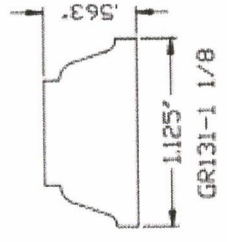

Hoppe Hinge Option 5 9/16" with Screen

TDL WIDTH PER FINAL SHOP DRAWINGS/WIND LOADS

DATE:	DETAIL:	DATE:	BY:
4/03/13	Parrett Misc. Profile Bars	4/03/13	JZ
SCALE:	REF. NO.	SCALE:	DWG. NO.
FULL		FULL	
Parrett Windows & Doors Quality Crafted Specialty Millwork PARRETT MFG. INC. 810 2nd Ave. East P.O. Box 440, Dorchester, WI 54425 Phone (800)641-9527 FAX (877)338-2452		ER BY: JZ CK'D BY: JZ	