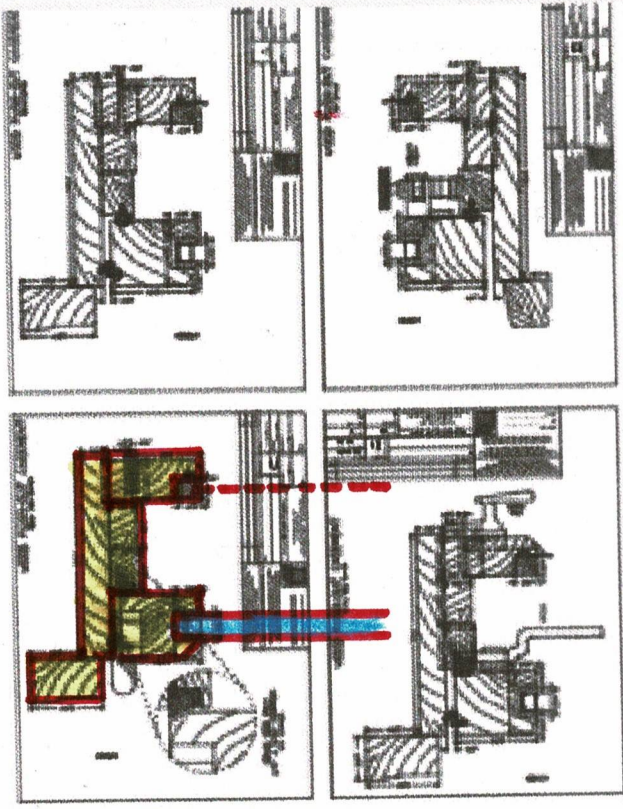

Hoppe Hinge Option 5 9/16" with Screen

TDL WIDTH PER FINAL SHOP DRAWINGS/WIND LOADS

DATE:	DETAIL:	DATE:	BY:
4/03/13	Parrett Misc. Profile Bars	4/03/13	JZ
SCALE:	REF. NO.	SCALE:	DWG. NO.
FULL		FULL	
Parrett Windows & Doors Quality Crafted Specialty Millwork PARRETT MFG. INC. 810 2nd Ave. East P.O. Box 440, Dorchester, WI 54425 Phone (800)641-9527 FAX (877)338-2452		ER BY: JZ CK'D BY: JZ	

"JELLY JAR" FIXTURE WITH GUARD

TIN SCONCES TO BE REMOVED

**HISTORIC COW BELL
TO REMAIN**

**FACEPLATE TO BE REPLACED W/ SS:
SAME DIMENSION/LOCATION**

**DOOR SWING
REVERSED**

**MAILBOX
TO BE REMOVED**

**FLUSH INSULATED WOOD DOOR
TO REPLACE EXISTING**

ORNAMENTAL GATE TO REMAIN

ACTUAL SIZE