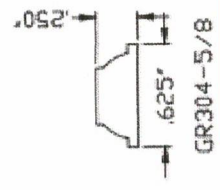

Hoppe Hinge Option 5 9/16" with Screen

TDL WIDTH PER FINAL SHOP DRAWINGS/WIND LOADS

DATE:	DETAIL:	DATE:	BY:
4/03/13	Parrett Misc. Profile Bars	4/03/13	JZ
SCALE:	REF. NO.	SCALE:	DWG. NO.
FULL		FULL	
Parrett Windows & Doors Quality Crafted Specialty Millwork PARRETT MFG. INC. 810 2nd Ave. East P.O. Box 440, Dorchester, WI 54425 Phone (800)641-9527 FAX (877)338-2452		ER BY: JZ CK'D BY: JZ	