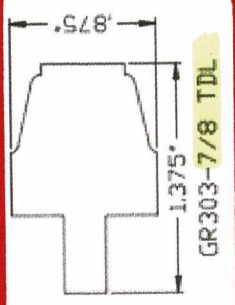

Hoppe Hinge Option 5 9/16" with Screen

TDL WIDTH PER FINAL SHOP DRAWINGS/WIND LOADS

DATE:	DETAIL:	DATE:	BY:
4/03/13	Parrett Misc. Profile Bars	4/03/13	JZ
SCALE:	REF. NO.	SCALE:	DWG. NO.
FULL		FULL	
Parrett Windows & Doors Quality Crafted Specialty Millwork PARRETT MFG. INC. 810 2nd Ave. East P.O. Box 440, Dorchester, WI 54425 Phone (800)641-9527 FAX (877)338-2452		ER BY: JZ CK'D BY: JZ	