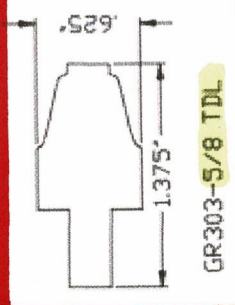

Hoppe Hinge Option 5 9/16" with Screen

TDL WIDTH PER FINAL SHOP DRAWINGS/WIND LOADS

DATE:	DETAIL:	DATE:	BY:
4/03/13	Parrett Misc. Profile Bars	4/03/13	JZ
SCALE:	REF. NO.	SCALE:	DWG. NO.
FULL		FULL	
Parrett Windows & Doors Quality Crafted Specialty Millwork PARRETT MFG. INC. 810 2nd Ave. East P.O. Box 440, Dorchester, WI 54425 Phone (800)641-9527 FAX (877)338-2452		ER BY: JZ CK'D BY: JZ	