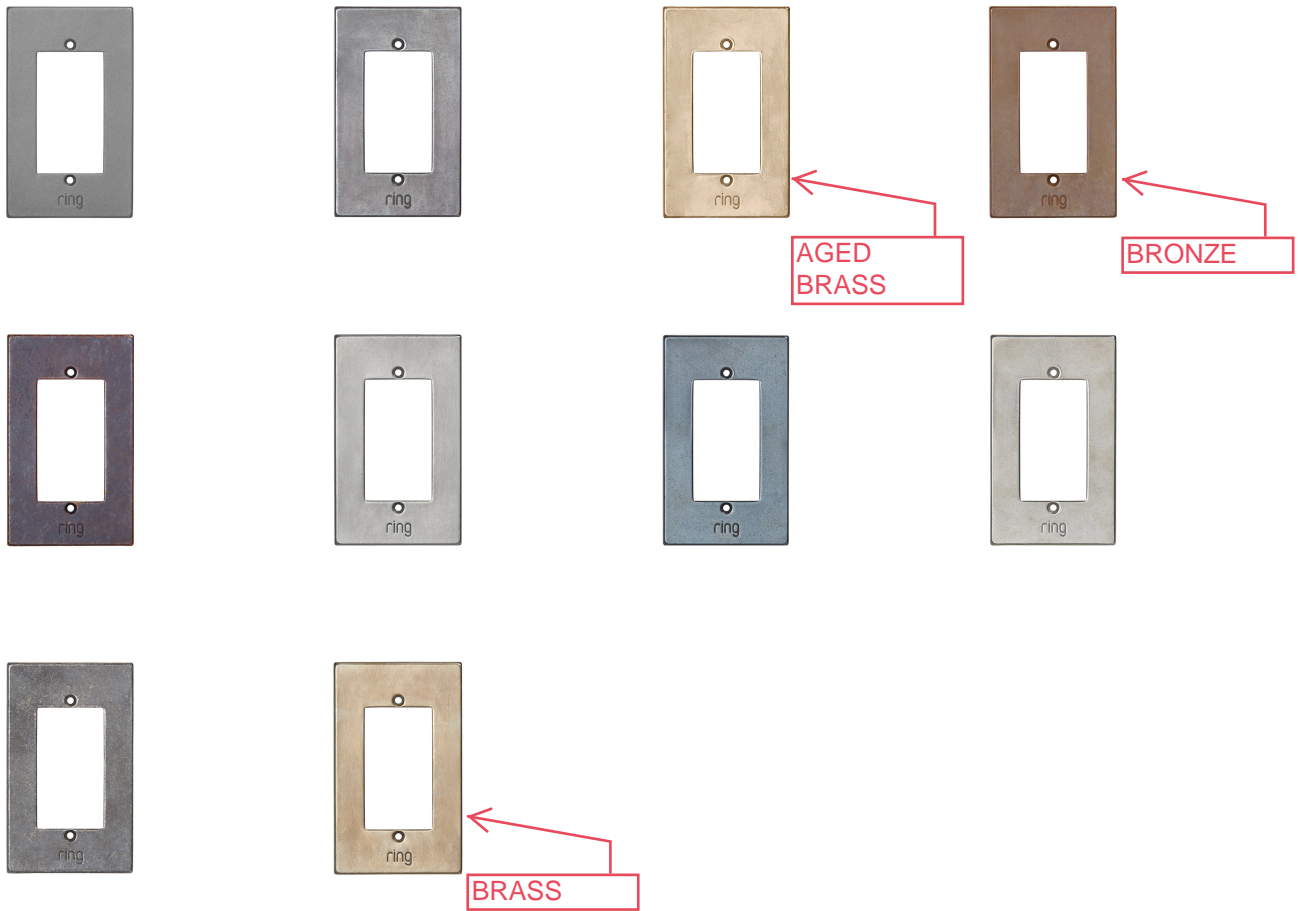

Dimensions

4.80 in. x 2.75 in. x 2.17 in. (11.94cm x 6.98cm x 5.51cm)

PRODUCT DIMENSIONS

Colors

Satin Nickel, Pearl White, Venetian, Satin Black

Features ↓

Power and Connectivity ↓

Installation ↓

Limited Time Sale! Buy Video Doorbell, get Stick Up Cam 30% off. Deal ends 6/20 at 9pm PST

ring

Login

Search

Cart

Call [1-833-906-1146](tel:1-833-906-1146) and we'll create a custom security solution just for you.

Ring Elite Faceplate

\$129.99

Take up to 12 months to pay with no interest and no late fees. [Prequalify now](#)

Personalize your home security with a handcrafted bronze faceplate for Ring Video Doorbell Elite. Combining old-world artistry, eco-friendly processes and American craftsmanship, this faceplate lets you add some style to your smart home security. [FREE Expedited Shipping](#)
 *Only compatible with Video Doorbell Elite

- Easy installation
- Weather-Resistant
- Dimensions: 5.17 in. x 3.13 in. x .5 in. (13.13 cm x 7.95 cm x 1.3 cm)

Quantity: 1

Select a finish:

Add to Cart

Neighbors by Ring

Safer neighborhoods, together.