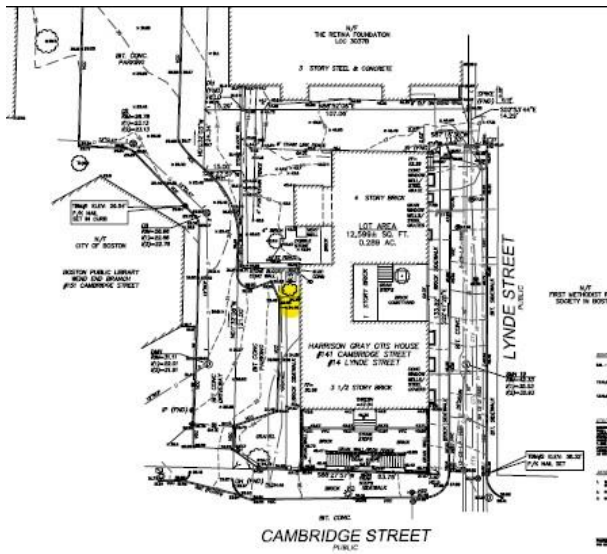

Installation of mailbox at 141 Cambridge Street, Boston, MA 02114 Harrison Gray Otis House
 Mounted to door (or post adjacent to door if preferable)

Door at 141 Cambridge St

Approach from Cambridge St

Site map showing location of door for proposed mailbox.

OPTION 1`

OPTION 2