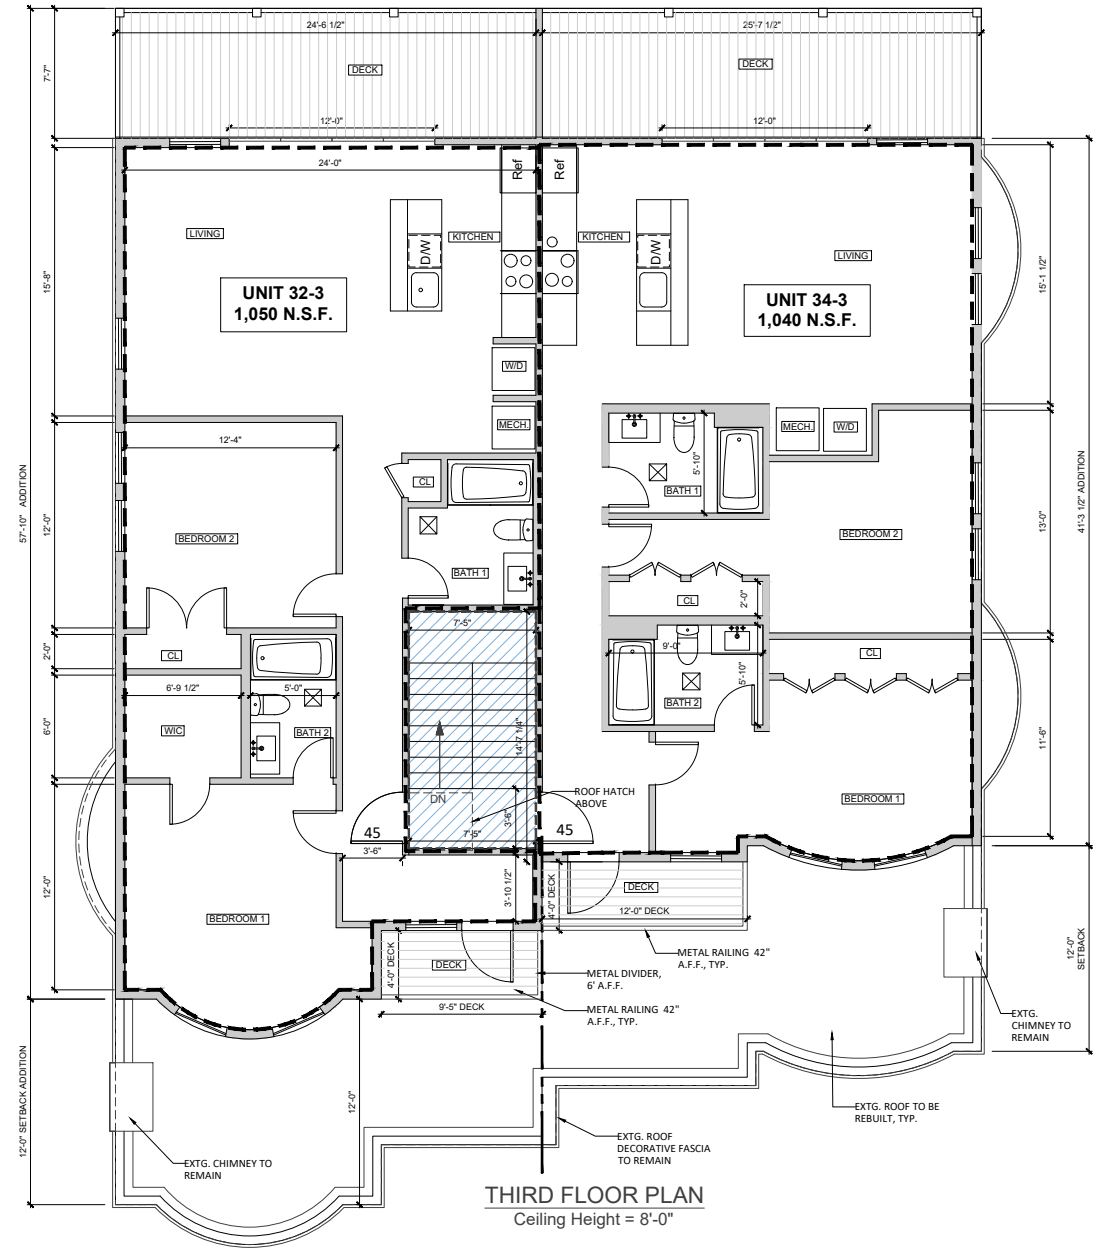

32 & 34
Orkney Rd

Proposal

Seeking to combine two lots and change the occupancy from two 2- family dwellings to one 7-family dwelling. Also, to erect a single-story addition and renovate

Aerial View

Rear Aerial View

Orkney Street

Existing Conditions – Orkney Street & 32-34 Orkney Street

Existing Plans

BASEMENT PLAN
Ceiling Height = 8'-0"

FIRST FLOOR PLAN
Ceiling Height = 9'-0"

Existing Plans

SECOND FLOOR PLAN
Ceiling Height = 9'-1"

ROOF PLAN
Headhouse Ceiling Height = 5'-10"

Existing Plans

(*) Refer to Plot Plan by R.J. O'Connell and Associates

REAR ELEVATION

LEFT SIDE ELEVATION

RIGHT SIDE ELEVATION

Proposed Plans

BASEMENT PLAN
Ceiling Height = 8'-0"

FIRST FLOOR PLAN
Ceiling Height = 9'-0"

Proposed Plans

Proposed Plans

Proposed Plans

(* Refer to Plot Plan by R.J. O'Connell and Associates

Proposed Plans

Proposed Plans

PROPOSED PLANT LIST