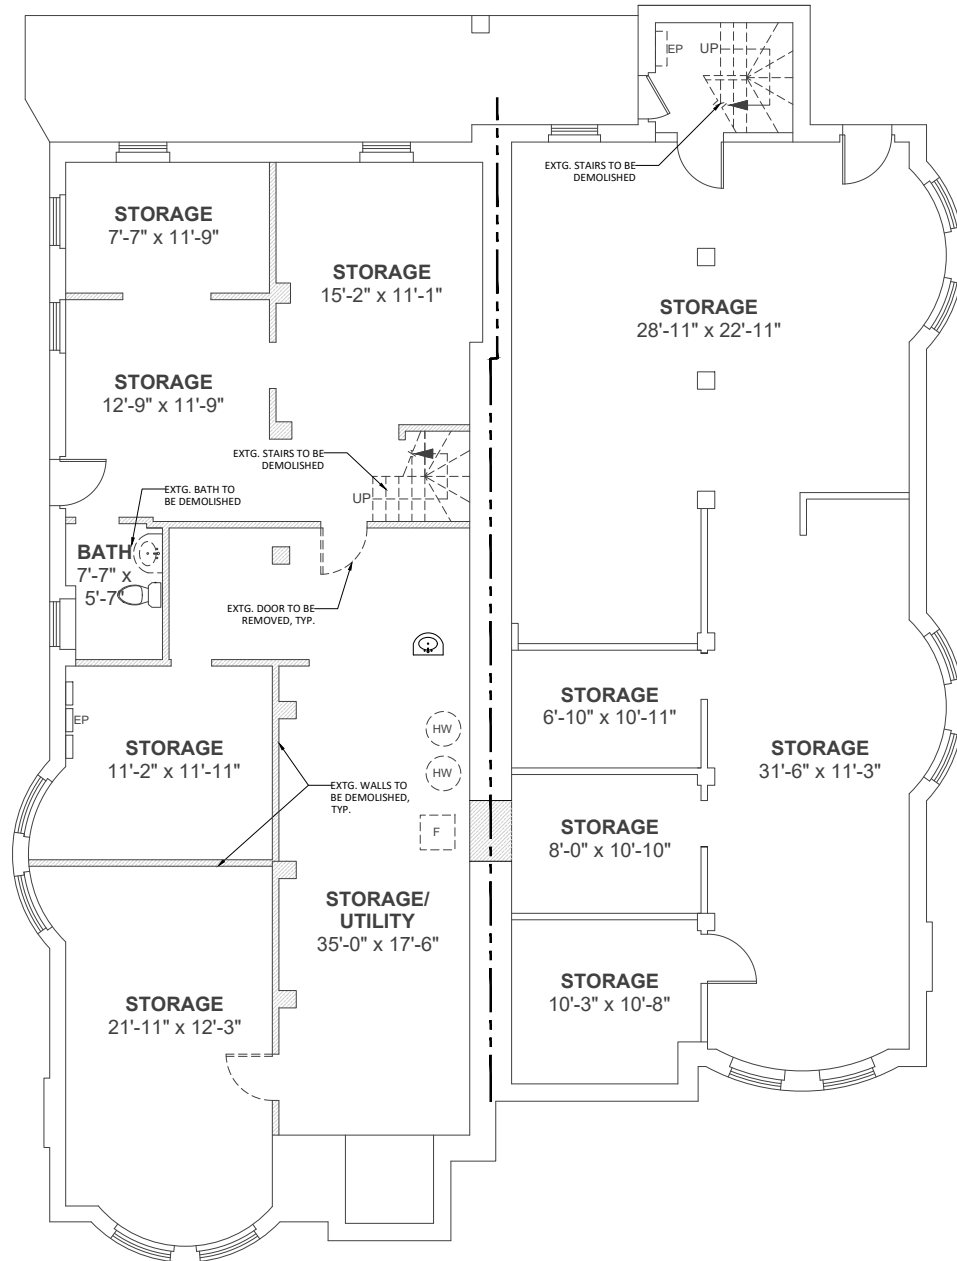

32 & 34
Orkney Rd

Proposal

Seeking to combine two lots and change the occupancy from two 2- family dwellings to one 7-family dwelling. Also, to erect a single-story addition and renovate

Aerial View

Rear Aerial View

Orkney Street

Existing Conditions – Orkney Street & 32-34 Orkney Street

Existing Plans

BASEMENT PLAN
Ceiling Height = 8'-0"

FIRST FLOOR PLAN
Ceiling Height = 9'-0"

Existing Plans

SECOND FLOOR PLAN
Ceiling Height = 9'-1"

ROOF PLAN
Headhouse Ceiling Height = 5'-10"

Existing Plans

(*) Refer to Plot Plan by R.J. O'Connell and Associates

REAR ELEVATION

LEFT SIDE ELEVATION

RIGHT SIDE ELEVATION

Proposed Plans

BASEMENT PLAN
Ceiling Height = 8'-0"

FIRST FLOOR PLAN
Ceiling Height = 9'-0"

Proposed Plans

Proposed Plans

Proposed Plans

(* Refer to Plot Plan by R.J. O'Connell and Associates

Proposed Plans

Proposed Plans

PROPOSED PLANT LIST