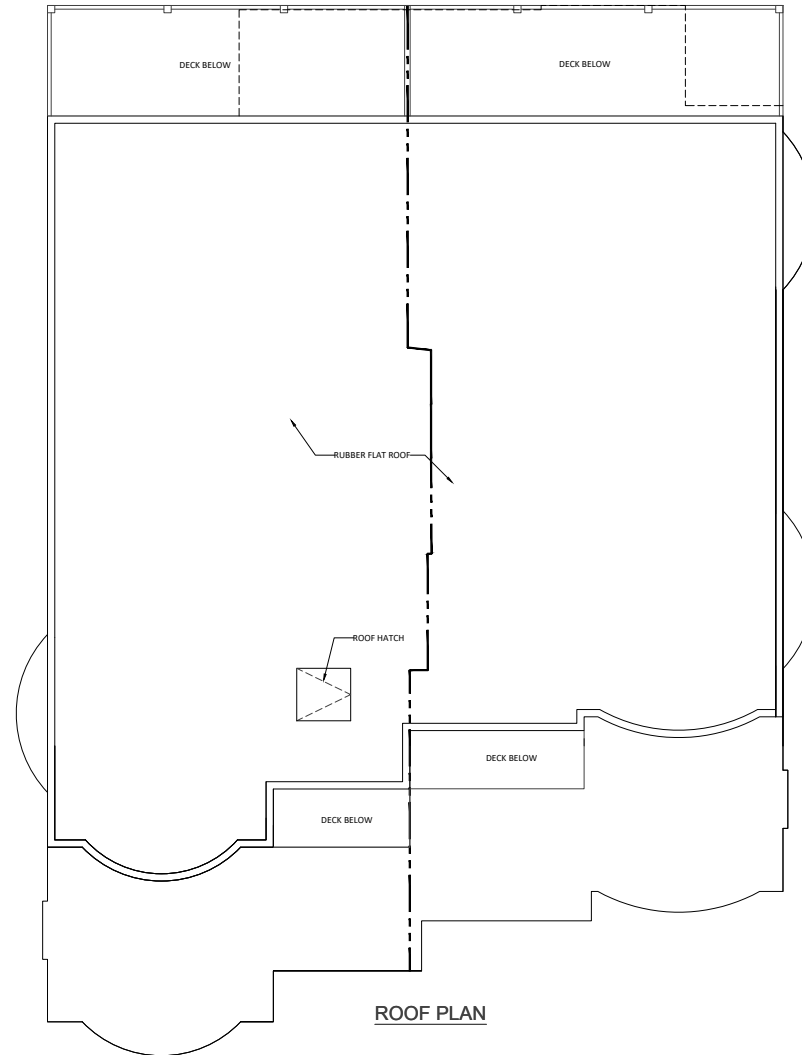

32 & 34
Orkney Rd

Proposal

Seeking to combine two lots and change the occupancy from two 2- family dwellings to one 7-family dwelling. Also, to erect a single-story addition and renovate

Aerial View

Rear Aerial View

Orkney Street

Existing Conditions – Orkney Street & 32-34 Orkney Street

Existing Plans

BASEMENT PLAN
Ceiling Height = 8'-0"

FIRST FLOOR PLAN
Ceiling Height = 9'-0"

Existing Plans

SECOND FLOOR PLAN
Ceiling Height = 9'-1"

ROOF PLAN
Headhouse Ceiling Height = 5'-10"

Existing Plans

(*) Refer to Plot Plan by R.J. O'Connell and Associates

REAR ELEVATION

LEFT SIDE ELEVATION

RIGHT SIDE ELEVATION

Proposed Plans

BASEMENT PLAN
Ceiling Height = 8'-0"

FIRST FLOOR PLAN
Ceiling Height = 9'-0"

Proposed Plans

Proposed Plans

Proposed Plans

(* Refer to Plot Plan by R.J. O'Connell and Associates

Proposed Plans

Proposed Plans

PROPOSED PLANT LIST