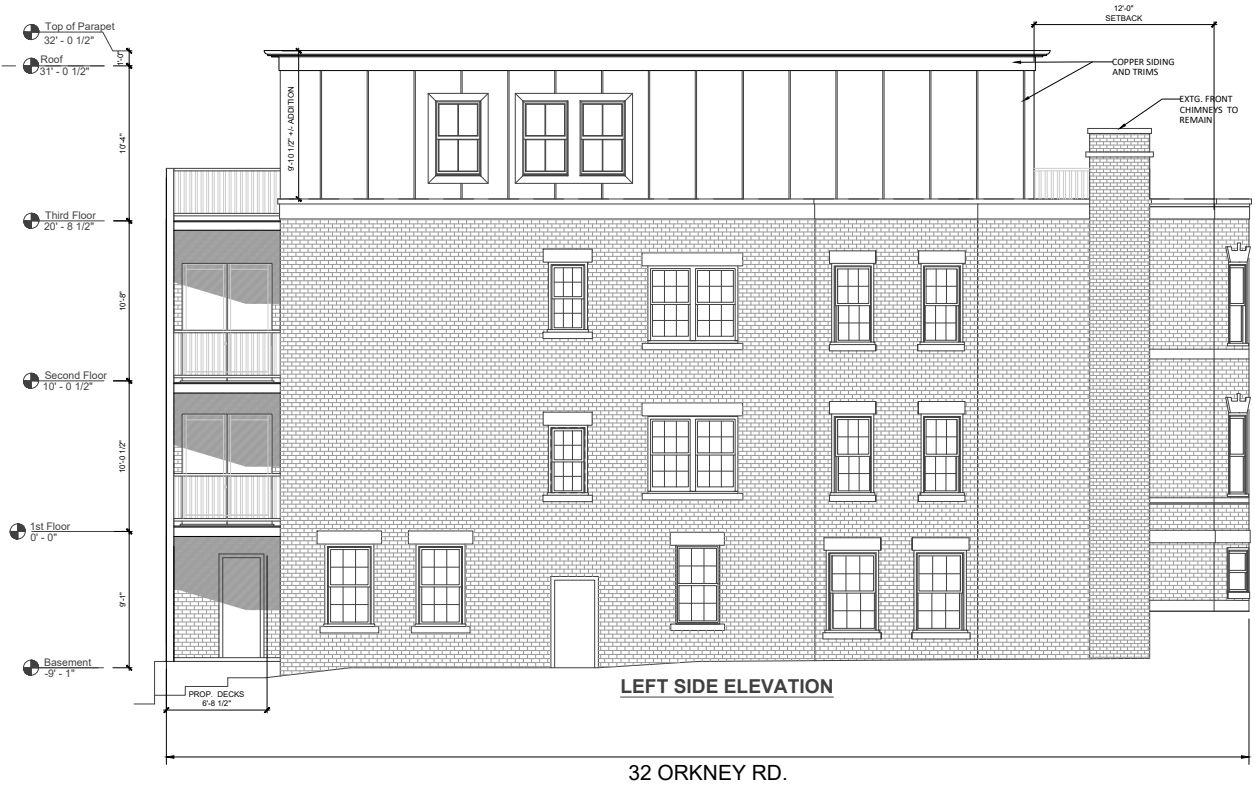

32 & 34
Orkney Rd

Proposal

Seeking to combine two lots and change the occupancy from two 2- family dwellings to one 7-family dwelling. Also, to erect a single-story addition and renovate

Aerial View

Rear Aerial View

ROOF PLAN
Headhouse Ceiling Height = 5'-10"

Existing Plans

(*) Refer to Plot Plan by R.J. O'Connell and Associates

REAR ELEVATION

LEFT SIDE ELEVATION

RIGHT SIDE ELEVATION

Proposed Plans

BASEMENT PLAN
Ceiling Height = 8'-0"

FIRST FLOOR PLAN
Ceiling Height = 9'-0"

Proposed Plans

Proposed Plans

Proposed Plans

(* Refer to Plot Plan by R.J. O'Connell and Associates

Proposed Plans

Proposed Plans

PROPOSED PLANT LIST