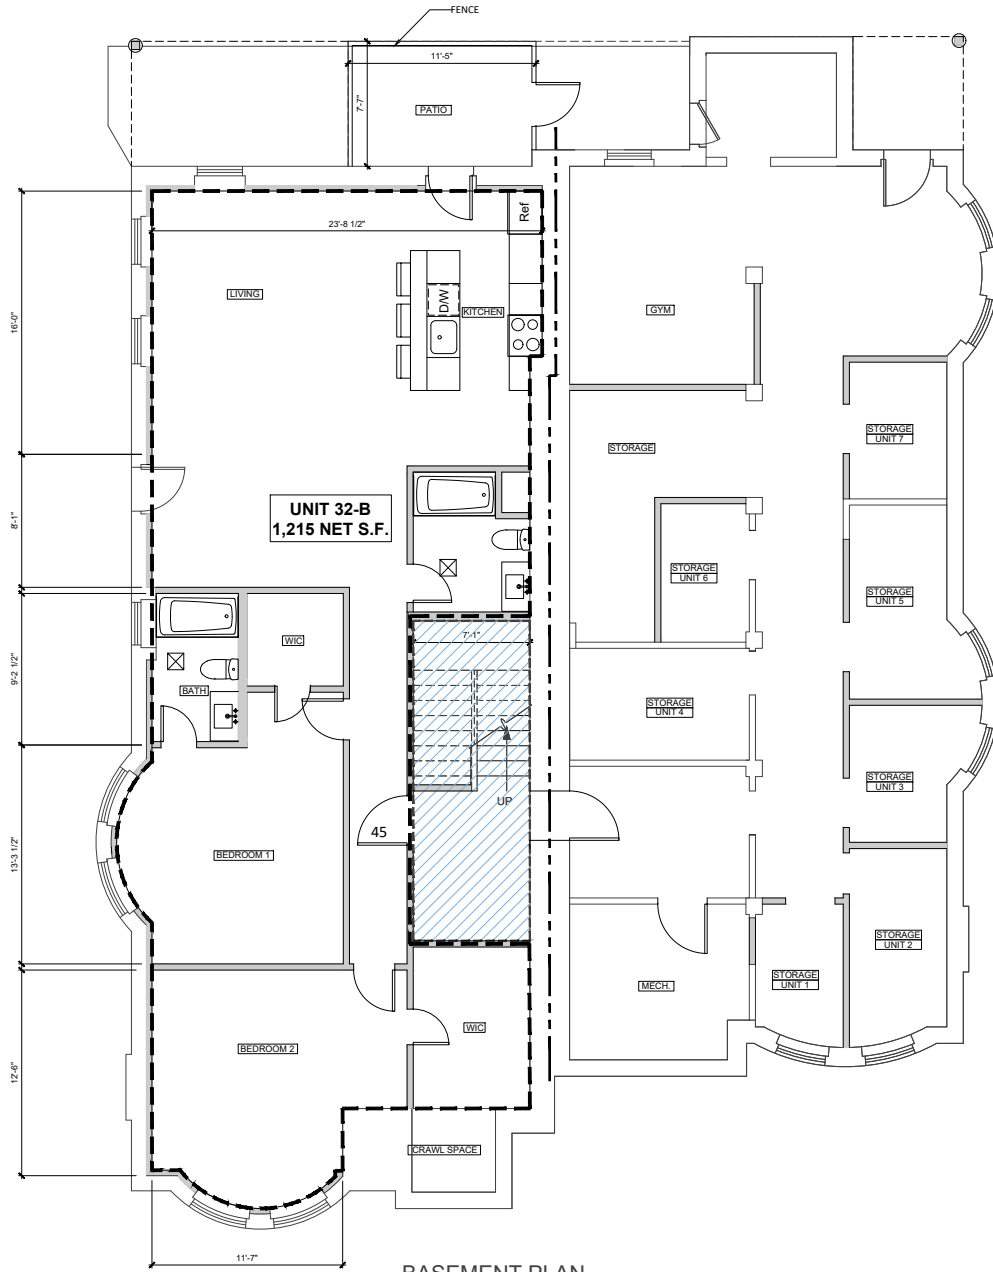

32 & 34
Orkney Rd

Proposal

Seeking to combine two lots and change the occupancy from two 2- family dwellings to one 7-family dwelling. Also, to erect a single-story addition and renovate

Aerial View

Rear Aerial View

Orkney Street

Existing Conditions – Orkney Street & 32-34 Orkney Street

Existing Plans

BASEMENT PLAN
Ceiling Height = 8'-0"

FIRST FLOOR PLAN
Ceiling Height = 9'-0"

Existing Plans

SECOND FLOOR PLAN
Ceiling Height = 9'-1"

ROOF PLAN
Headhouse Ceiling Height = 5'-10"

Existing Plans

(*) Refer to Plot Plan by R.J. O'Connell and Associates

REAR ELEVATION

LEFT SIDE ELEVATION

RIGHT SIDE ELEVATION

Proposed Plans

BASEMENT PLAN
Ceiling Height = 8'-0"

FIRST FLOOR PLAN
Ceiling Height = 9'-0"

Proposed Plans

Proposed Plans

Proposed Plans

(* Refer to Plot Plan by R.J. O'Connell and Associates

Proposed Plans

Proposed Plans

PROPOSED PLANT LIST