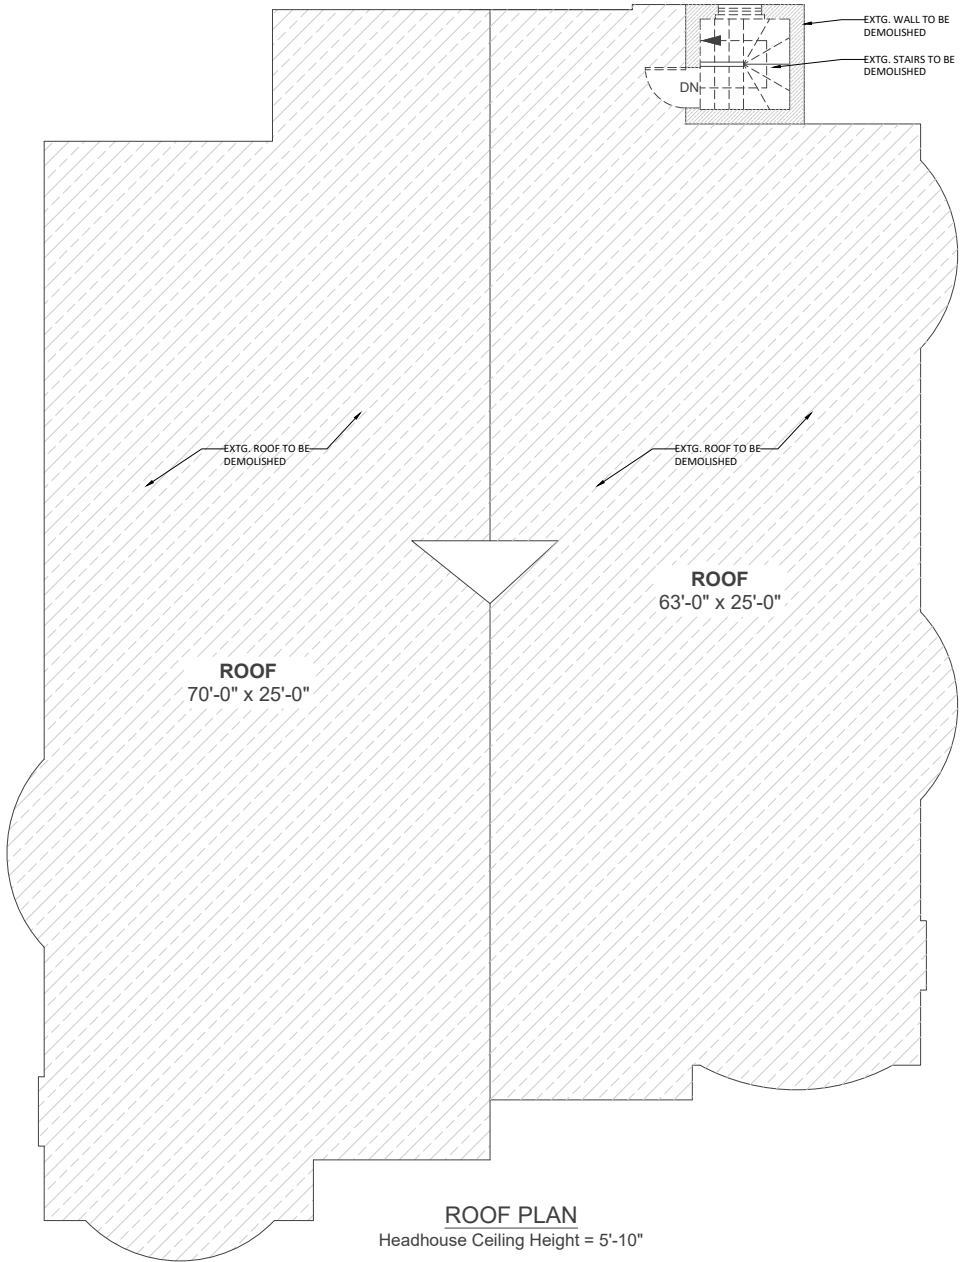

32 & 34
Orkney Rd

Proposal

Seeking to combine two lots and change the occupancy from two 2- family dwellings to one 7-family dwelling. Also, to erect a single-story addition and renovate

Aerial View

Rear Aerial View

Orkney Street

Existing Conditions – Orkney Street & 32-34 Orkney Street

Existing Plans

BASEMENT PLAN
Ceiling Height = 8'-0"

FIRST FLOOR PLAN
Ceiling Height = 9'-0"

Existing Plans

SECOND FLOOR PLAN
Ceiling Height = 9'-1"

ROOF PLAN
Headhouse Ceiling Height = 5'-10"

Existing Plans

(*) Refer to Plot Plan by R.J. O'Connell and Associates

REAR ELEVATION

LEFT SIDE ELEVATION

RIGHT SIDE ELEVATION

Proposed Plans

BASEMENT PLAN
Ceiling Height = 8'-0"

FIRST FLOOR PLAN
Ceiling Height = 9'-0"

Proposed Plans

Proposed Plans

Proposed Plans

(* Refer to Plot Plan by R.J. O'Connell and Associates

Proposed Plans

Proposed Plans

PROPOSED PLANT LIST