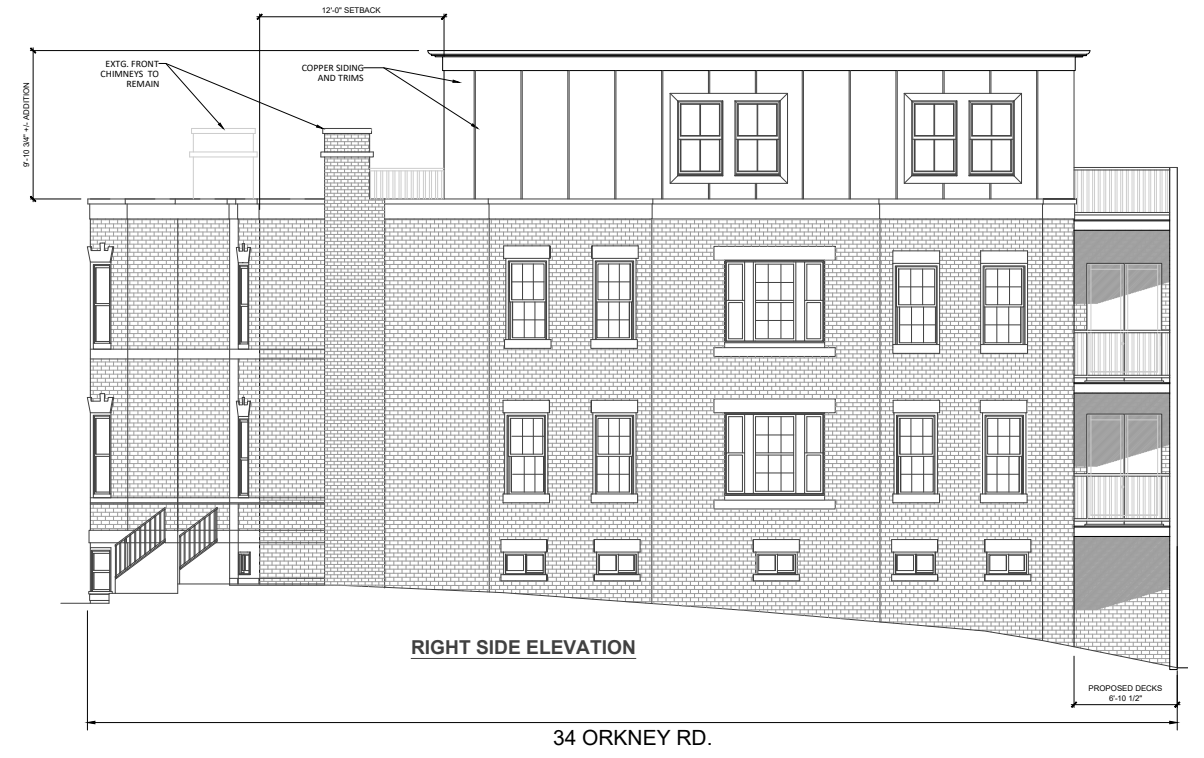

32 & 34
Orkney Rd

Proposal

Seeking to combine two lots and change the occupancy from two 2- family dwellings to one 7-family dwelling. Also, to erect a single-story addition and renovate

Aerial View

Rear Aerial View

ROOF PLAN
Headhouse Ceiling Height = 5'-10"

Existing Plans

(*) Refer to Plot Plan by R.J. O'Connell and Associates

REAR ELEVATION

LEFT SIDE ELEVATION

RIGHT SIDE ELEVATION

Proposed Plans

BASEMENT PLAN
Ceiling Height = 8'-0"

FIRST FLOOR PLAN
Ceiling Height = 9'-0"

Proposed Plans

Proposed Plans

Proposed Plans

(* Refer to Plot Plan by R.J. O'Connell and Associates

Proposed Plans

Proposed Plans

PROPOSED PLANT LIST