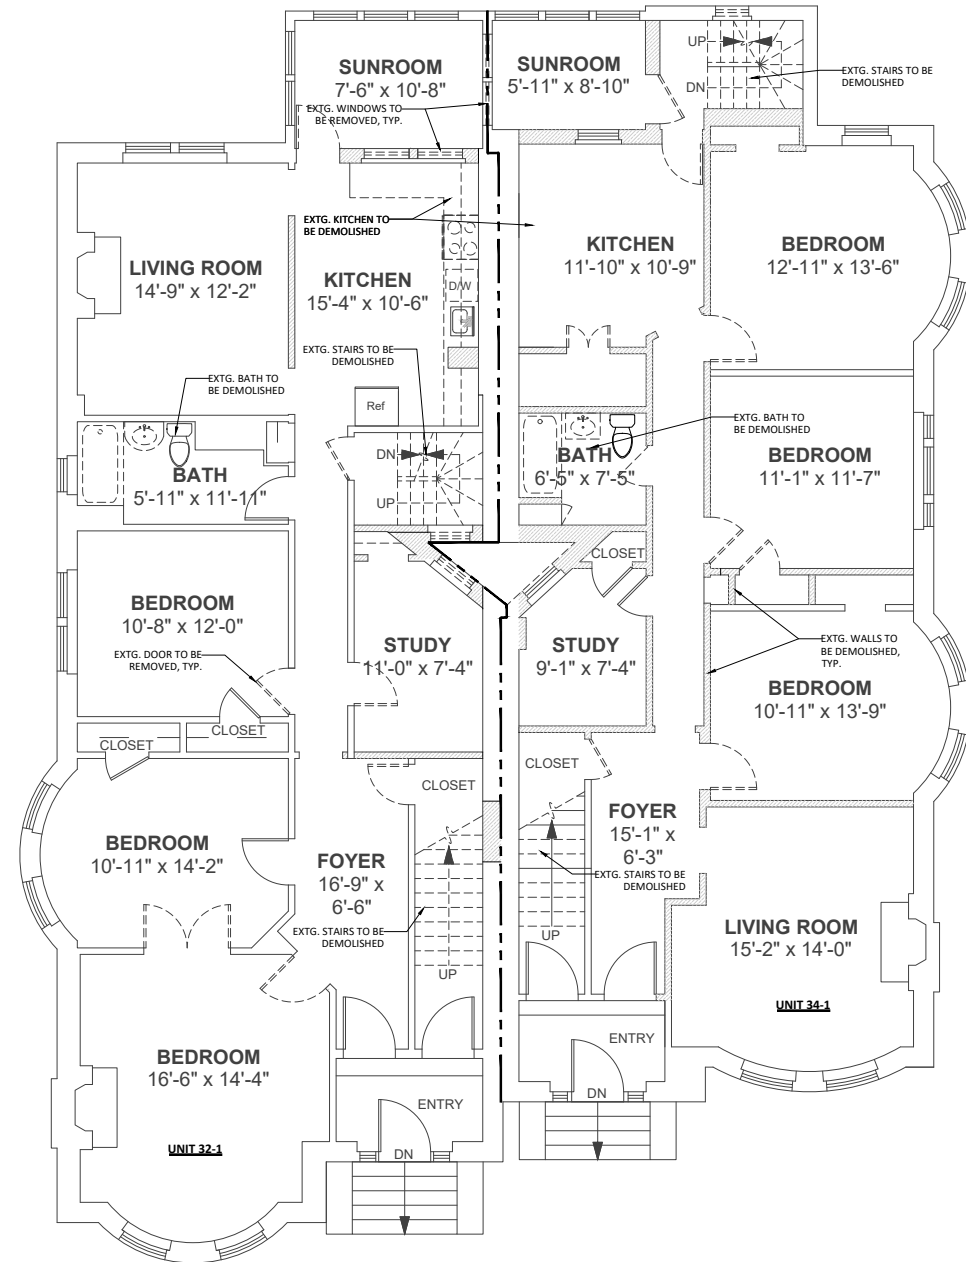

32 & 34
Orkney Rd

Proposal

Seeking to combine two lots and change the occupancy from two 2- family dwellings to one 7-family dwelling. Also, to erect a single-story addition and renovate

Aerial View

Rear Aerial View

Orkney Street

Existing Conditions – Orkney Street & 32-34 Orkney Street

Existing Plans

BASEMENT PLAN
Ceiling Height = 8'-0"

FIRST FLOOR PLAN
Ceiling Height = 9'-0"

Existing Plans

SECOND FLOOR PLAN
Ceiling Height = 9'-1"

ROOF PLAN
Headhouse Ceiling Height = 5'-10"

Existing Plans

(*) Refer to Plot Plan by R.J. O'Connell and Associates

REAR ELEVATION

LEFT SIDE ELEVATION

RIGHT SIDE ELEVATION

Proposed Plans

BASEMENT PLAN
Ceiling Height = 8'-0"

FIRST FLOOR PLAN
Ceiling Height = 9'-0"

Proposed Plans

Proposed Plans

Proposed Plans

(* Refer to Plot Plan by R.J. O'Connell and Associates

Proposed Plans

Proposed Plans

PROPOSED PLANT LIST