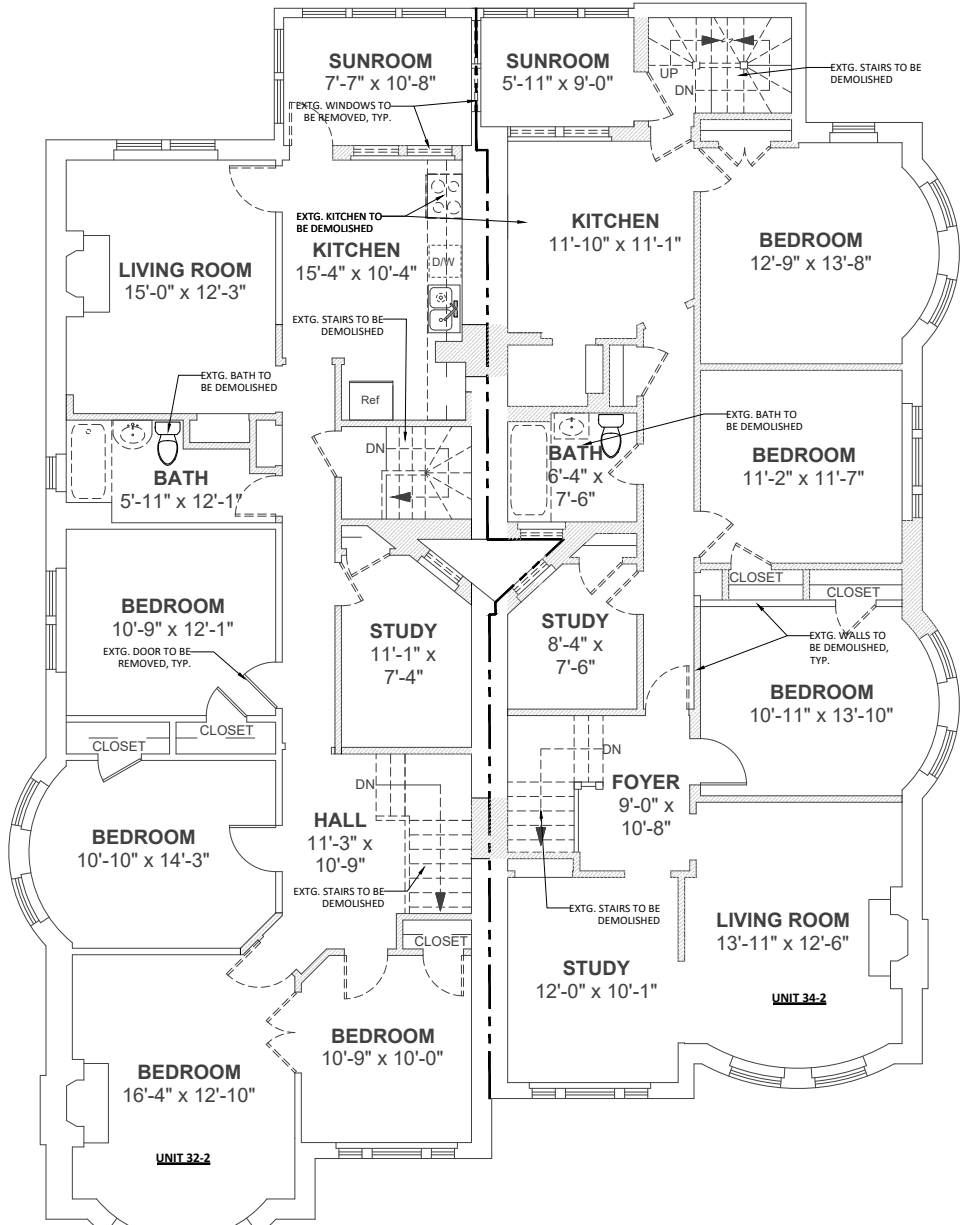

32 & 34
Orkney Rd

Proposal

Seeking to combine two lots and change the occupancy from two 2- family dwellings to one 7-family dwelling. Also, to erect a single-story addition and renovate

Aerial View

Rear Aerial View

Orkney Street

Existing Conditions – Orkney Street & 32-34 Orkney Street

Existing Plans

BASEMENT PLAN
Ceiling Height = 8'-0"

FIRST FLOOR PLAN
Ceiling Height = 9'-0"

Existing Plans

SECOND FLOOR PLAN
Ceiling Height = 9'-1"

ROOF PLAN
Headhouse Ceiling Height = 5'-10"

Existing Plans

(*) Refer to Plot Plan by R.J. O'Connell and Associates

REAR ELEVATION

LEFT SIDE ELEVATION

RIGHT SIDE ELEVATION

Proposed Plans

BASEMENT PLAN
Ceiling Height = 8'-0"

FIRST FLOOR PLAN
Ceiling Height = 9'-0"

Proposed Plans

Proposed Plans

Proposed Plans

(* Refer to Plot Plan by R.J. O'Connell and Associates

Proposed Plans

Proposed Plans

PROPOSED PLANT LIST