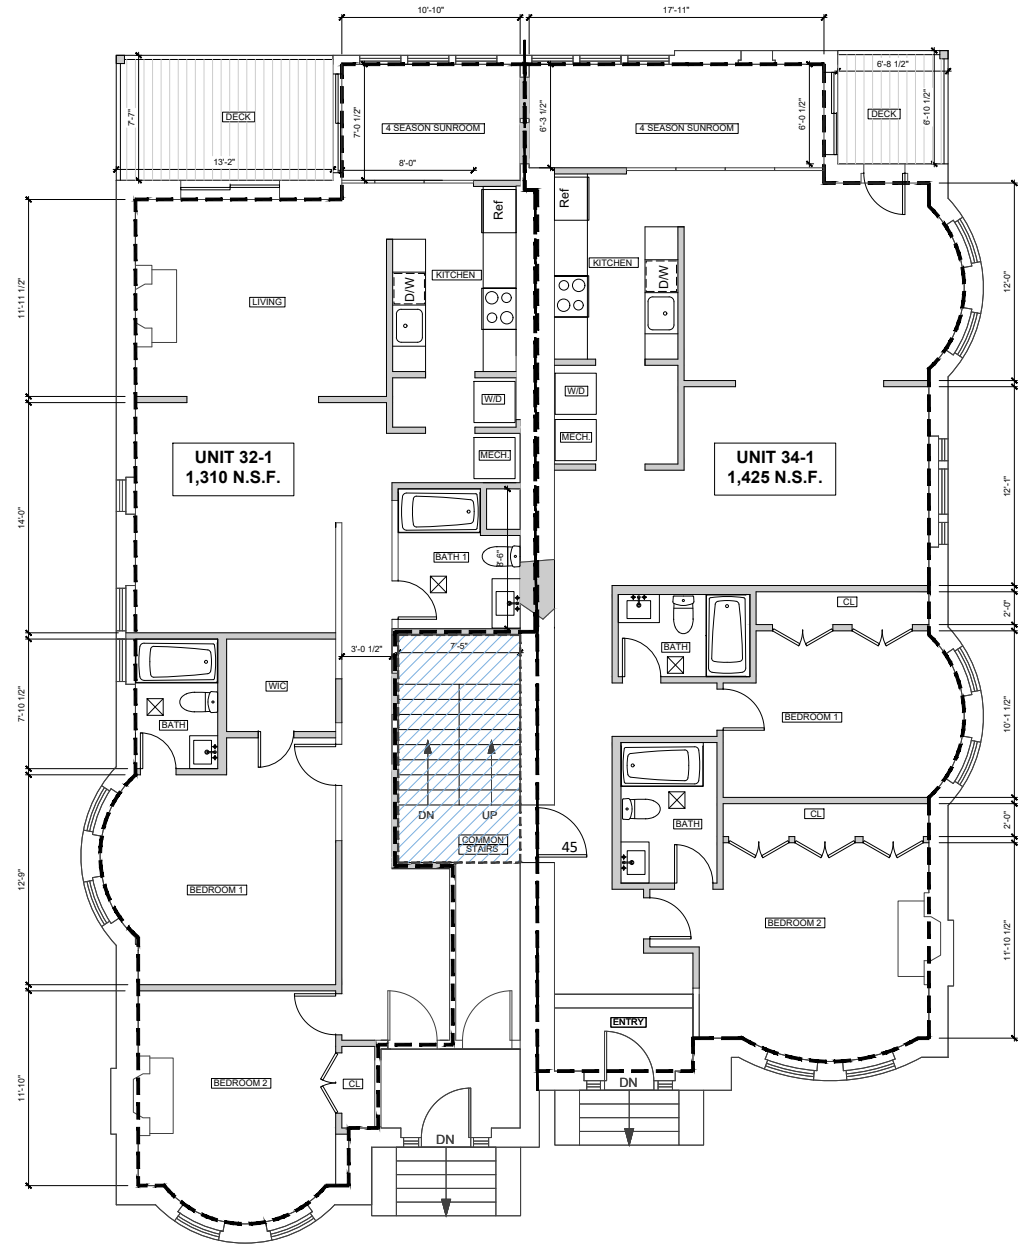

32 & 34
Orkney Rd

Proposal

Seeking to combine two lots and change the occupancy from two 2- family dwellings to one 7-family dwelling. Also, to erect a single-story addition and renovate

Aerial View

Rear Aerial View

Orkney Street

Existing Conditions – Orkney Street & 32-34 Orkney Street

Existing Plans

BASEMENT PLAN
Ceiling Height = 8'-0"

FIRST FLOOR PLAN
Ceiling Height = 9'-0"

Existing Plans

SECOND FLOOR PLAN
Ceiling Height = 9'-1"

ROOF PLAN
Headhouse Ceiling Height = 5'-10"

Existing Plans

(*) Refer to Plot Plan by R.J. O'Connell and Associates

REAR ELEVATION

LEFT SIDE ELEVATION

RIGHT SIDE ELEVATION

Proposed Plans

BASEMENT PLAN
Ceiling Height = 8'-0"

FIRST FLOOR PLAN
Ceiling Height = 9'-0"

Proposed Plans

Proposed Plans

Proposed Plans

(* Refer to Plot Plan by R.J. O'Connell and Associates

Proposed Plans

Proposed Plans

PROPOSED PLANT LIST