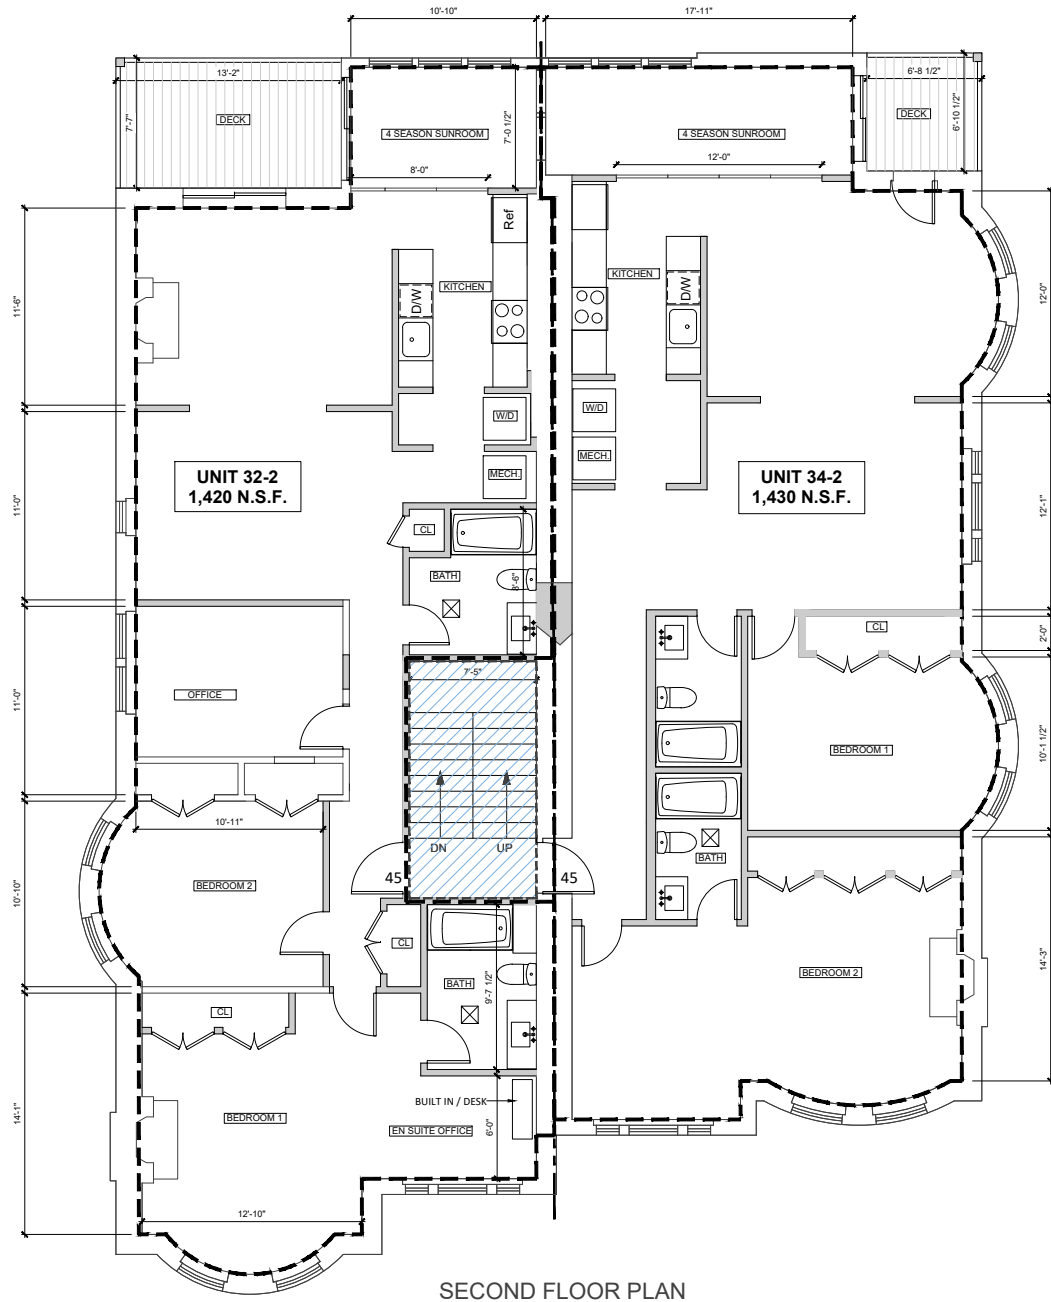

32 & 34
Orkney Rd

Proposal

Seeking to combine two lots and change the occupancy from two 2- family dwellings to one 7-family dwelling. Also, to erect a single-story addition and renovate

Aerial View

Rear Aerial View

Orkney Street

Existing Conditions – Orkney Street & 32-34 Orkney Street

Existing Plans

BASEMENT PLAN
Ceiling Height = 8'-0"

FIRST FLOOR PLAN
Ceiling Height = 9'-0"

Existing Plans

SECOND FLOOR PLAN
Ceiling Height = 9'-1"

ROOF PLAN
Headhouse Ceiling Height = 5'-10"

Existing Plans

(*) Refer to Plot Plan by R.J. O'Connell and Associates

REAR ELEVATION

LEFT SIDE ELEVATION

RIGHT SIDE ELEVATION

Proposed Plans

BASEMENT PLAN
Ceiling Height = 8'-0"

FIRST FLOOR PLAN
Ceiling Height = 9'-0"

Proposed Plans

Proposed Plans

Proposed Plans

(* Refer to Plot Plan by R.J. O'Connell and Associates

Proposed Plans

Proposed Plans

PROPOSED PLANT LIST