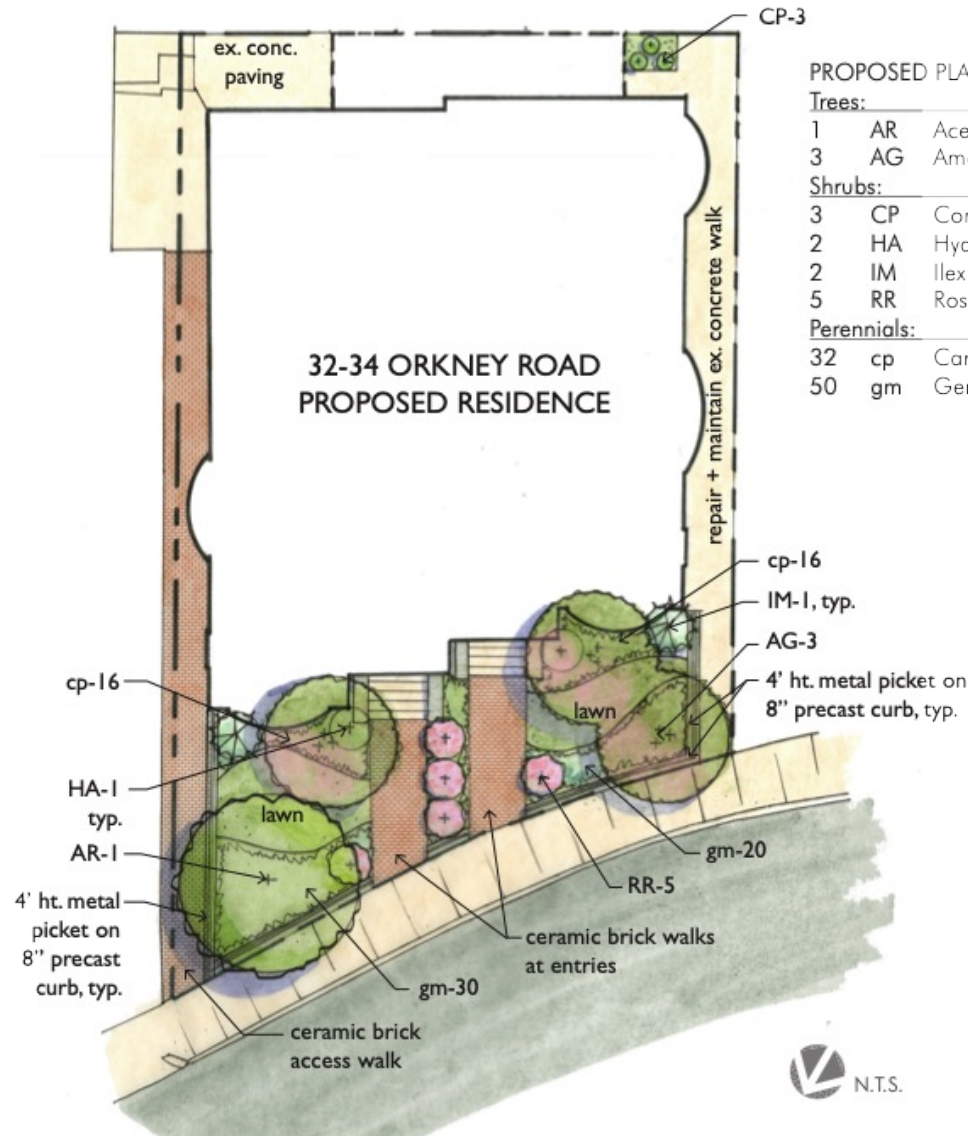

32 & 34
Orkney Rd

Proposal

Seeking to combine two lots and change the occupancy from two 2- family dwellings to one 7-family dwelling. Also, to erect a single-story addition and renovate

Aerial View

Rear Aerial View

ROOF PLAN
Headhouse Ceiling Height = 5'-10"

Existing Plans

(*) Refer to Plot Plan by R.J. O'Connell and Associates

REAR ELEVATION

LEFT SIDE ELEVATION

RIGHT SIDE ELEVATION

Proposed Plans

BASEMENT PLAN
Ceiling Height = 8'-0"

FIRST FLOOR PLAN
Ceiling Height = 9'-0"

Proposed Plans

Proposed Plans

Proposed Plans

(* Refer to Plot Plan by R.J. O'Connell and Associates

Proposed Plans

Proposed Plans

PROPOSED PLANT LIST