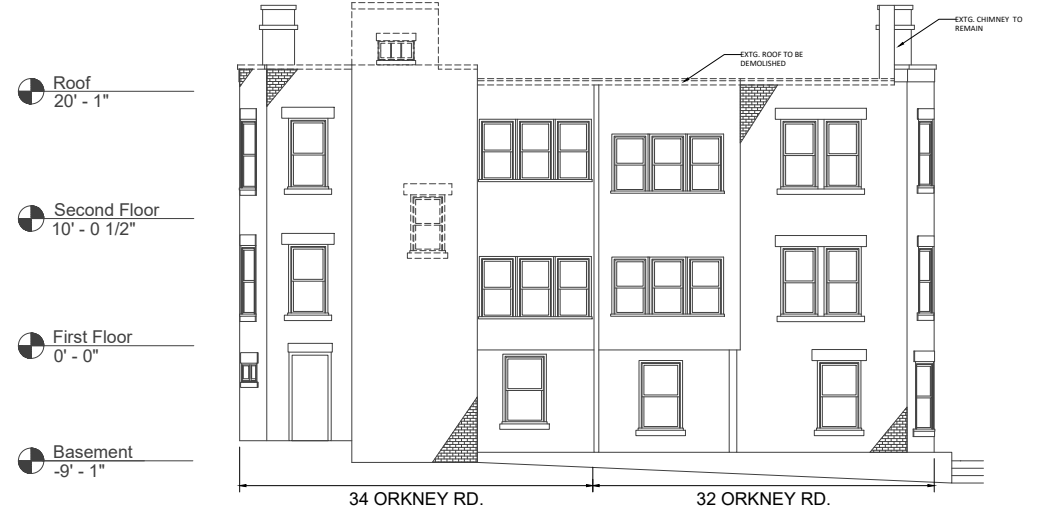

32 & 34
Orkney Rd

Proposal

Seeking to combine two lots and change the occupancy from two 2- family dwellings to one 7-family dwelling. Also, to erect a single-story addition and renovate

Aerial View

Rear Aerial View

Orkney Street

Existing Conditions – Orkney Street & 32-34 Orkney Street

Existing Plans

BASEMENT PLAN
Ceiling Height = 8'-0"

FIRST FLOOR PLAN
Ceiling Height = 9'-0"

Existing Plans

SECOND FLOOR PLAN
Ceiling Height = 9'-1"

ROOF PLAN
Headhouse Ceiling Height = 5'-10"

Existing Plans

(*) Refer to Plot Plan by R.J. O'Connell and Associates

REAR ELEVATION

LEFT SIDE ELEVATION

RIGHT SIDE ELEVATION

Proposed Plans

BASEMENT PLAN
Ceiling Height = 8'-0"