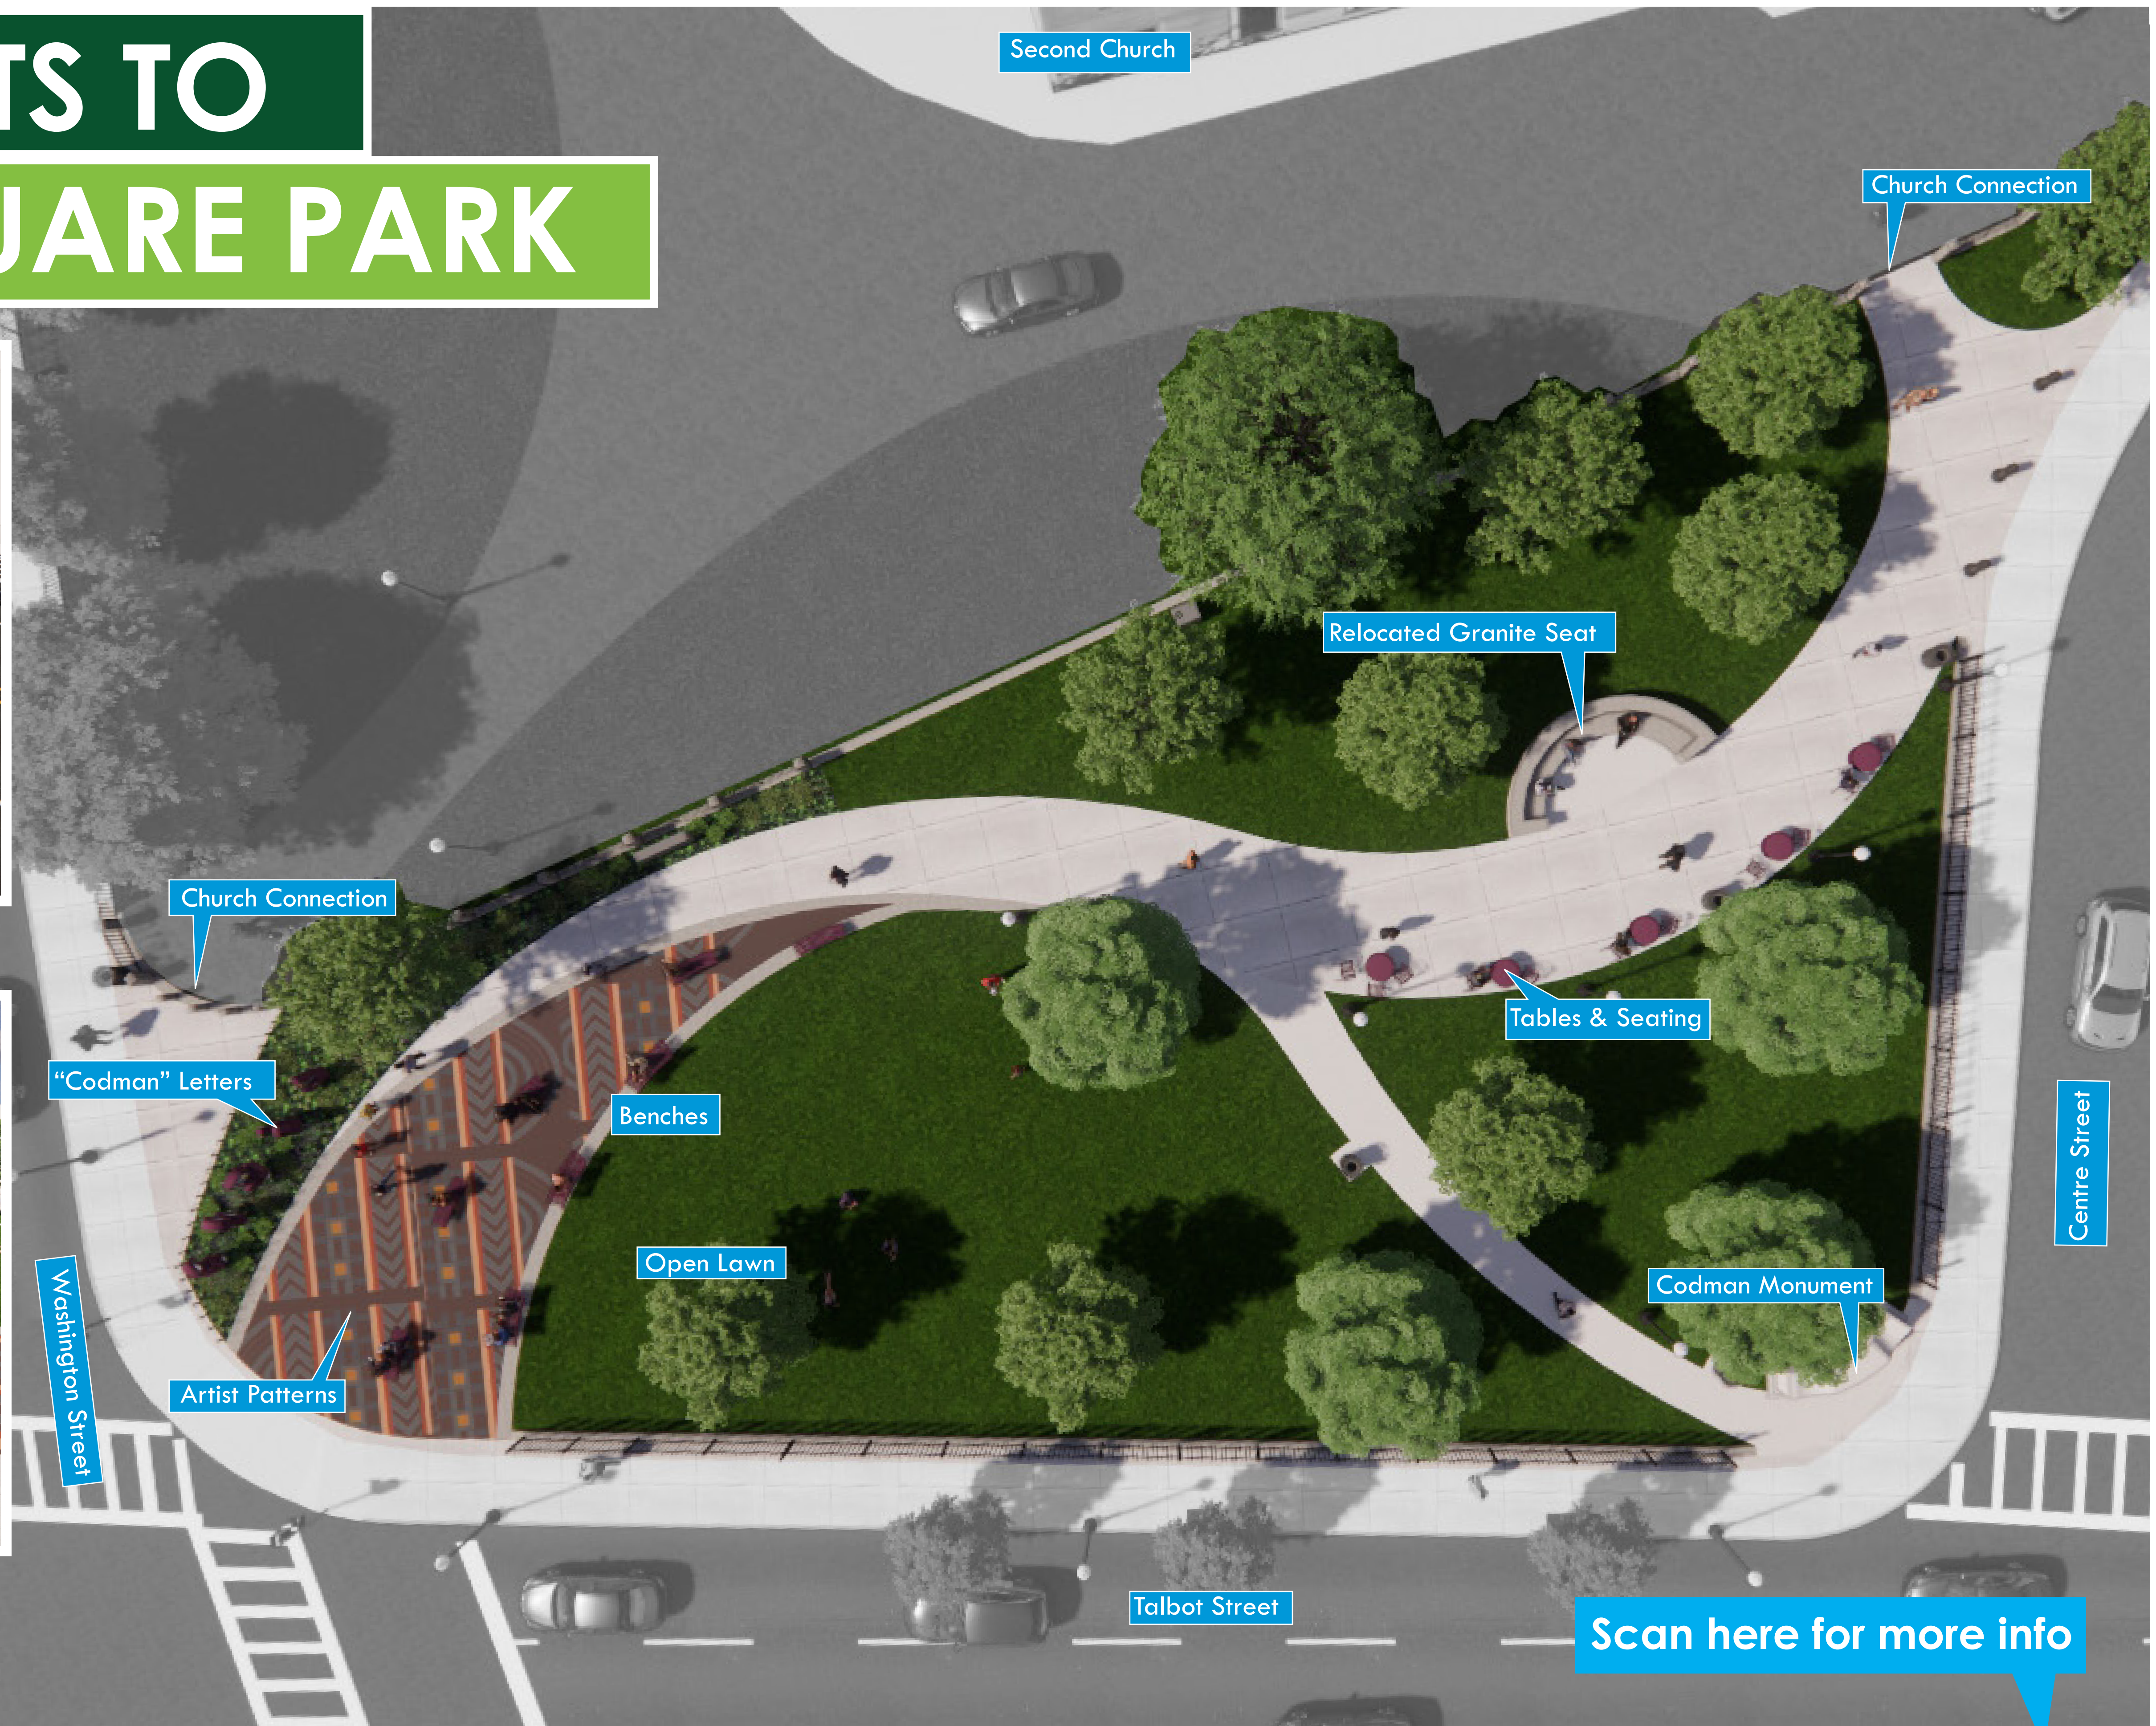

IMPROVEMENTS TO CODMAN SQUARE PARK

PROJECT CONTACT
Cathy Baker-Eclipse
cathy.baker-eclipse@boston.gov

Landscape Architect: Kyle Zick Landscape Architecture
Artist: Destiny Palmer