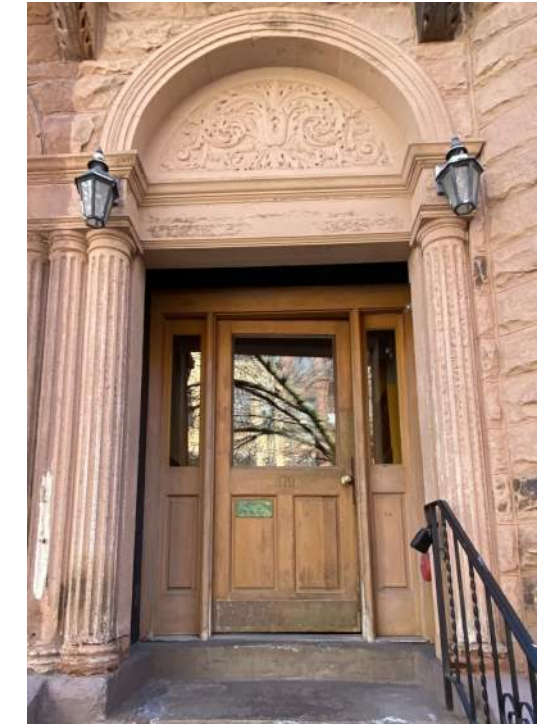

# **ST BOTOLPH STREET**

BOSTON, MA

**GTI Properties**

2/1/2022

**EMBARC**

158 ST BOTOLPH

162 ST BOTOLPH

164 ST BOTOLPH

166 ST BOTOLPH

EXISTING PRECEDENT - 168 ST BOTOLPH

172 ST BOTOLPH

174 ST BOTOLPH

177 ST BOTOLPH

185 ST BOTOLPH

EXISTING PRECEDENT - 187 ST BOTOLPH

Whitall Brown (HC-69)

PROPOSED PAINT COLOR FOR DOORS AND TRIM  
BENJAMIN MOORE "WHITALL BROWN" #HC-69

PROPOSED ENTRY DOOR HARDWARE  
BALDWIN "BALTIMORE" ENTRANCE TRIM WITH ROUND KNOB, UNLACQUERED BRASS

Engravers

© House Number Lab