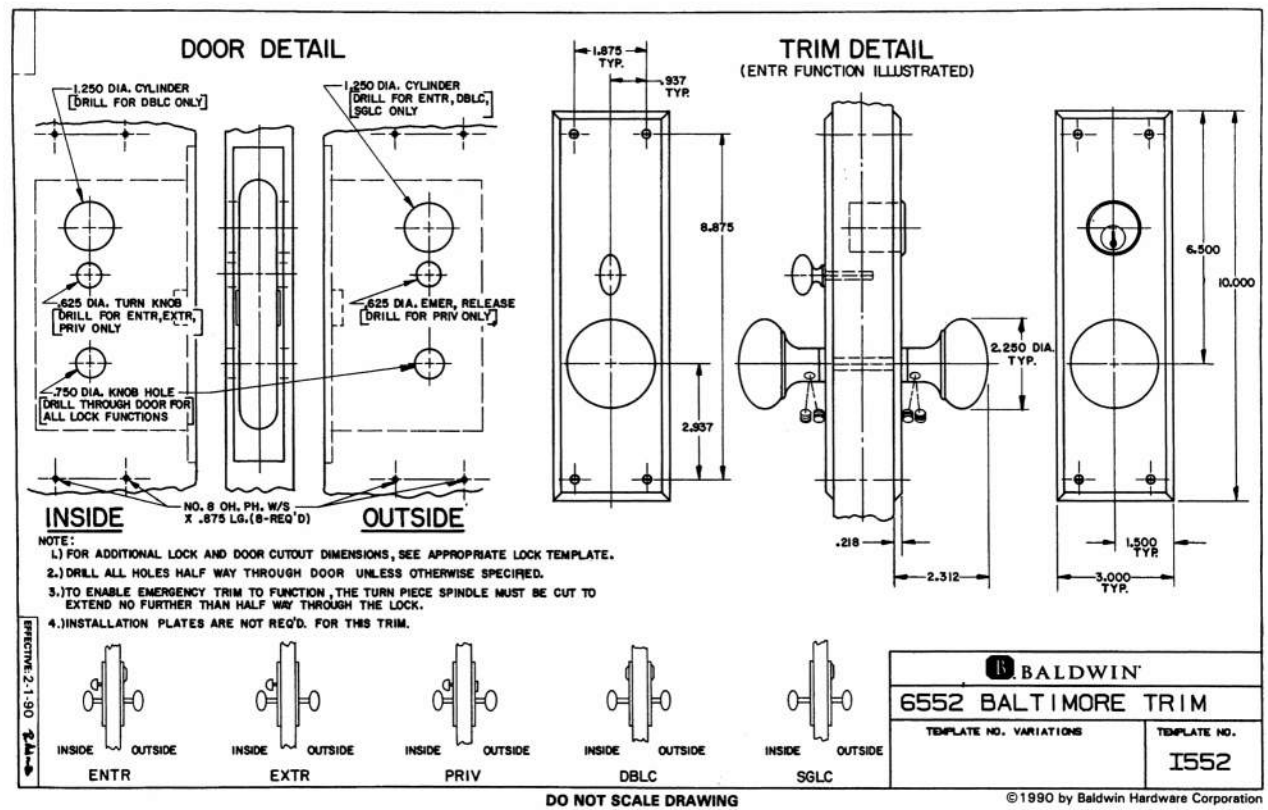

PROPOSED PAINT COLOR FOR DOORS AND TRIM  
BENJAMIN MOORE "WHITALL BROWN" #HC-69

PROPOSED ENTRY DOOR HARDWARE  
BALDWIN "BALTIMORE" ENTRANCE TRIM WITH ROUND KNOB, UNLACQUERED BRASS

Engravers

© House Number Lab