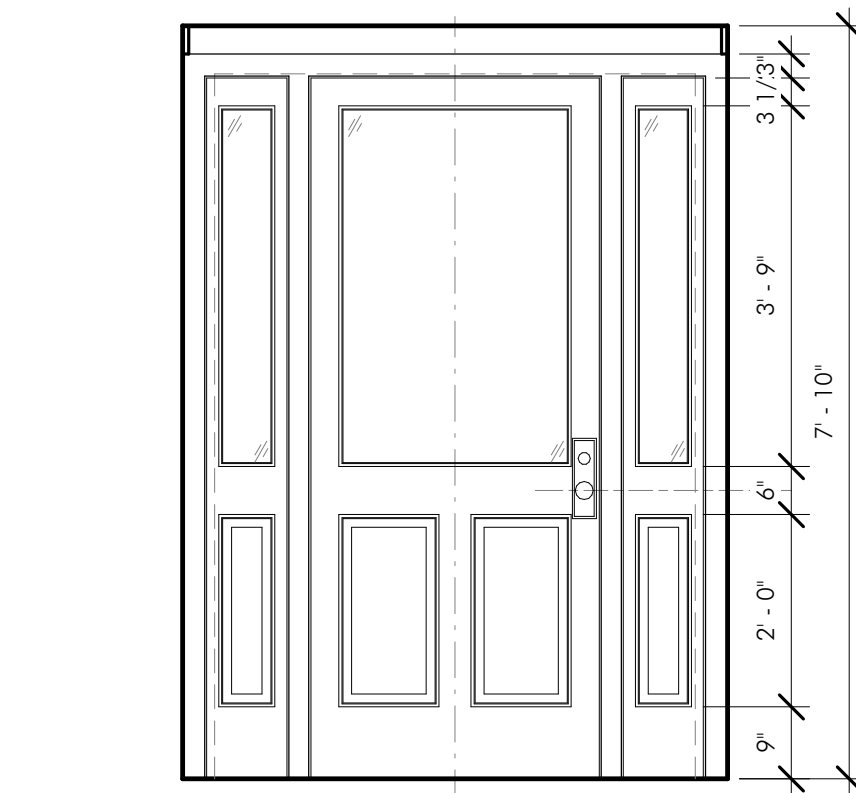

177 ST BOTOLPH