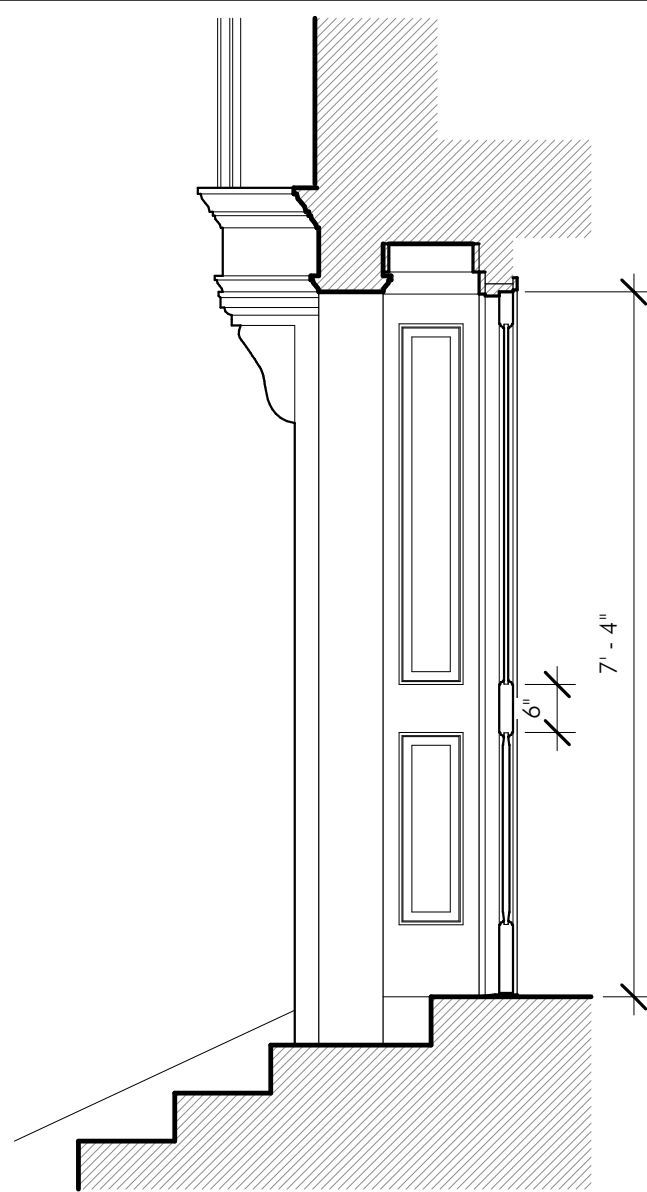

174 ST BOTOLPH