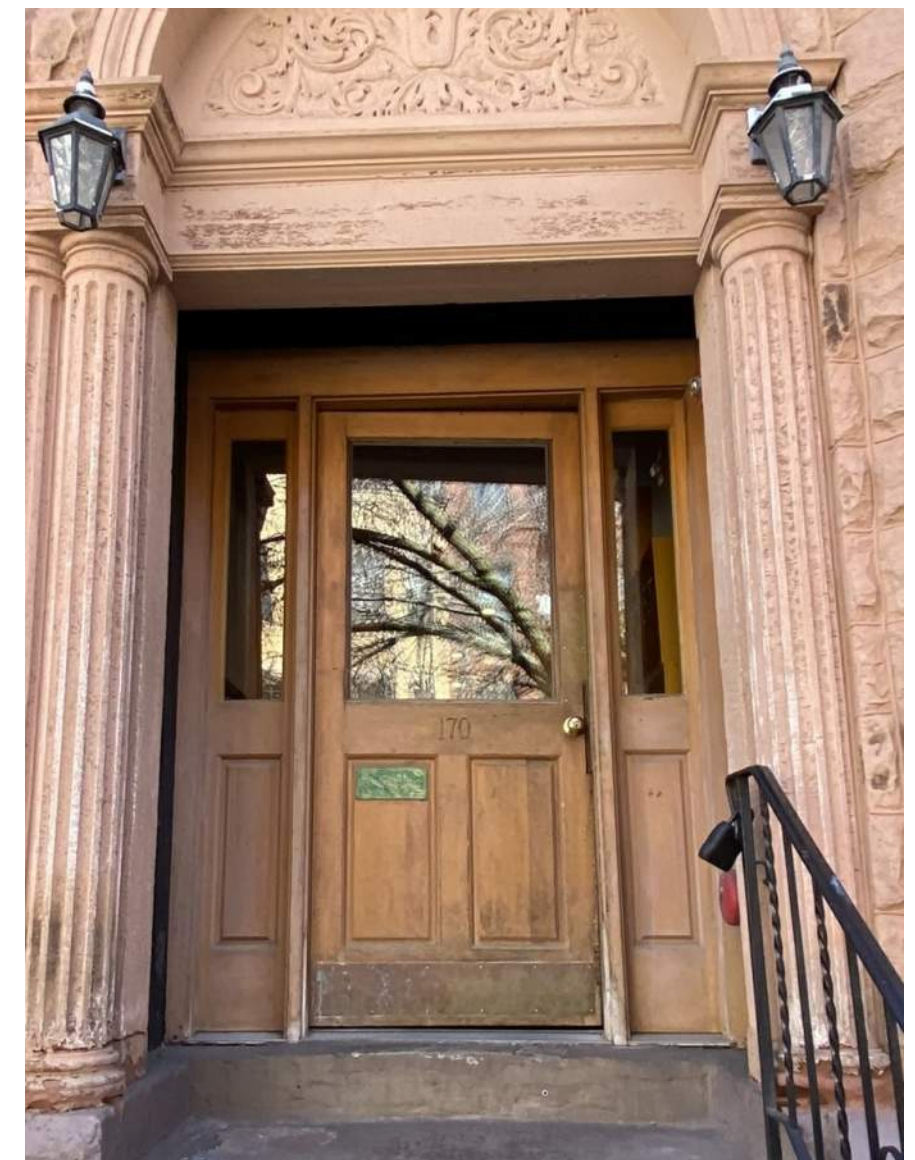

# **ST BOTOLPH STREET**

BOSTON, MA

**GTI Properties**

2/1/2022

**EMBARC**

158 ST BOTOLPH

162 ST BOTOLPH

164 ST BOTOLPH

166 ST BOTOLPH

EXISTING PRECEDENT - 168 ST BOTOLPH

172 ST BOTOLPH

174 ST BOTOLPH

177 ST BOTOLPH

185 ST BOTOLPH

EXISTING PRECEDENT - 187 ST BOTOLPH

Whitall Brown (HC-69)

PROPOSED PAINT COLOR FOR DOORS AND TRIM  
BENJAMIN MOORE "WHITALL BROWN" #HC-69

PROPOSED ENTRY DOOR HARDWARE  
BALDWIN "BALTIMORE" ENTRANCE TRIM WITH ROUND KNOB, UNLACQUERED BRASS

Engravers

© House Number Lab