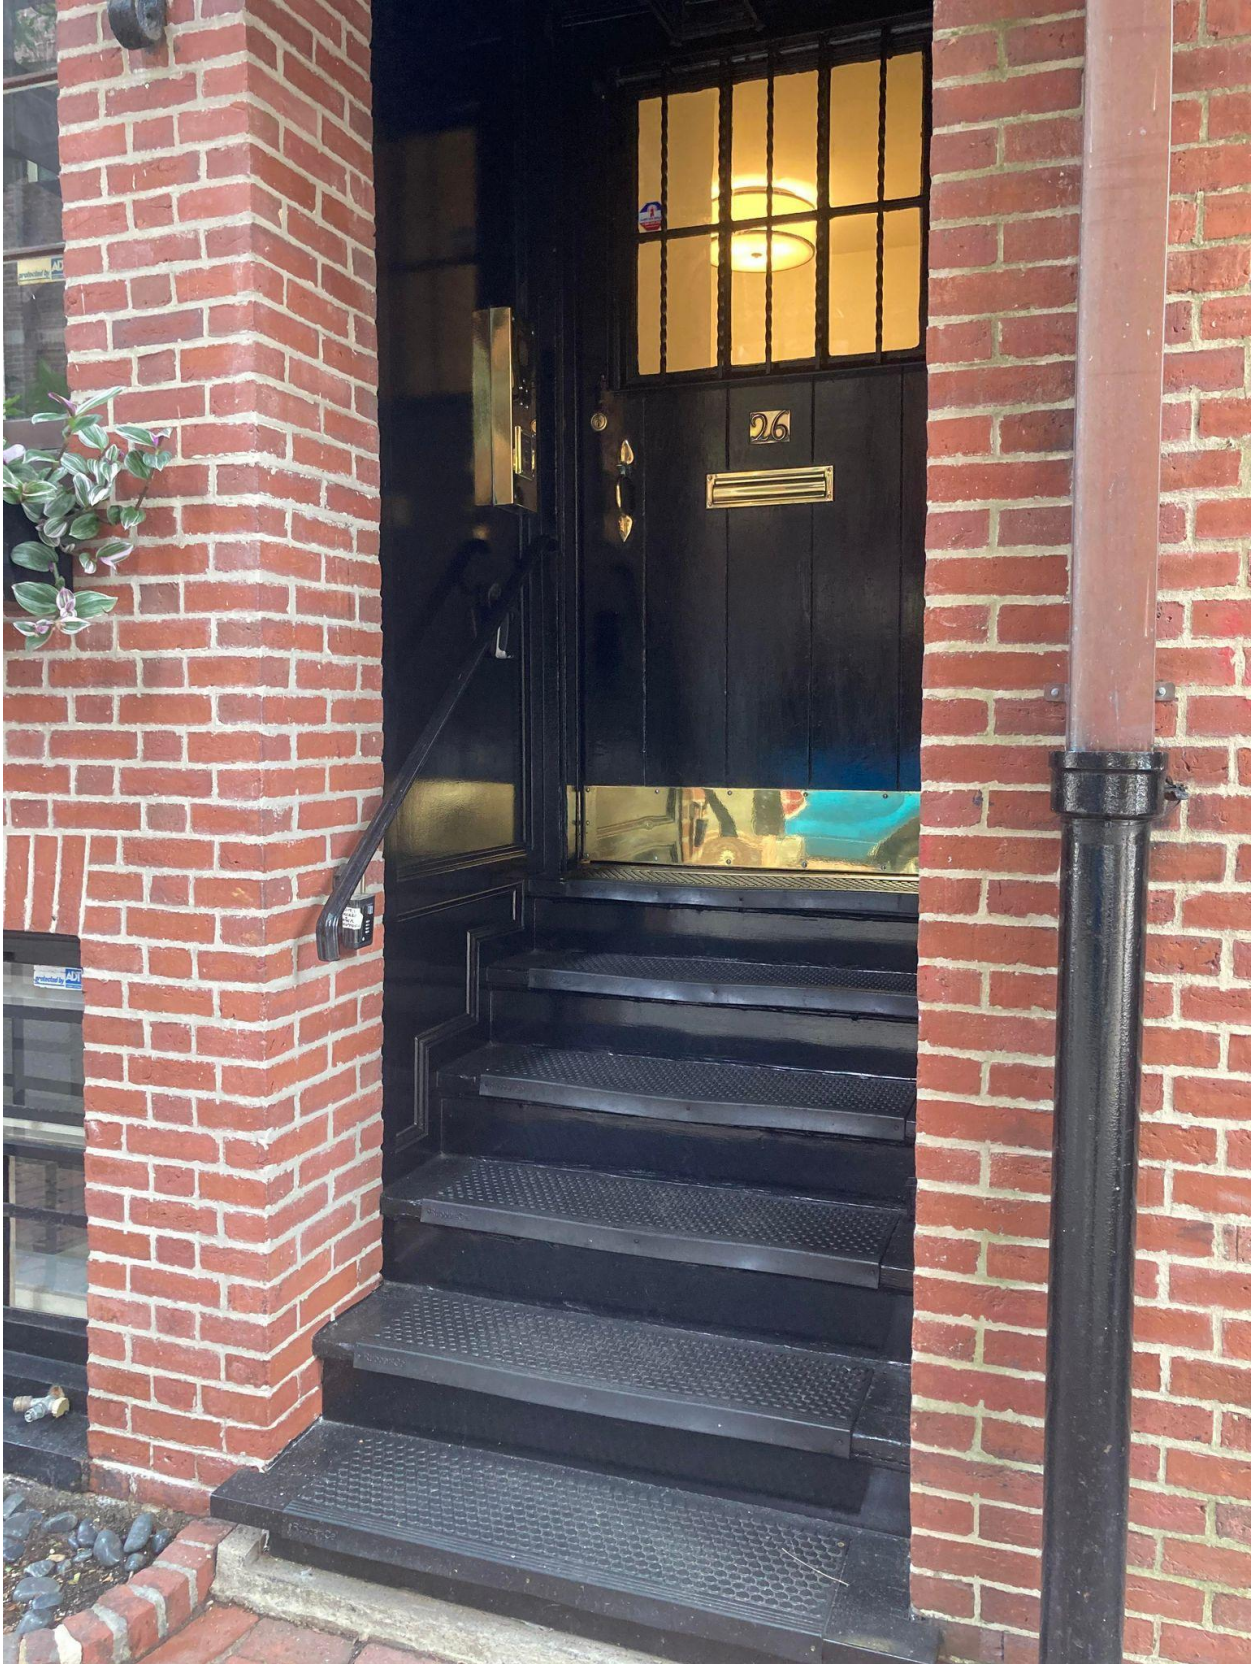

26 Lime Street

26 Lime Street

Door between 26 and 30 Lime where the proposed railing is to be installed

Door between 26 and 30 Lime where the proposed railing is to be installed