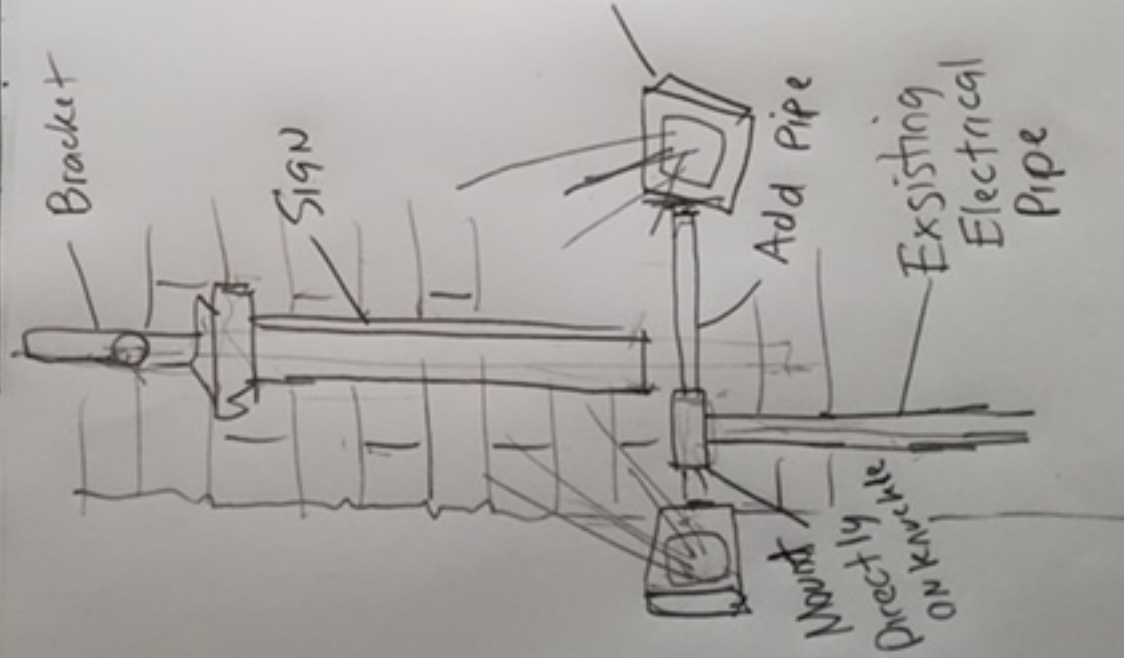

lights
under shining up

Flood light GkFDG II

Pair of New
Dark Bronze
LED
Swivel lamps

All Pipes
& Conduit
Painted
Dark Bronze

1928 KJ@gmail.com