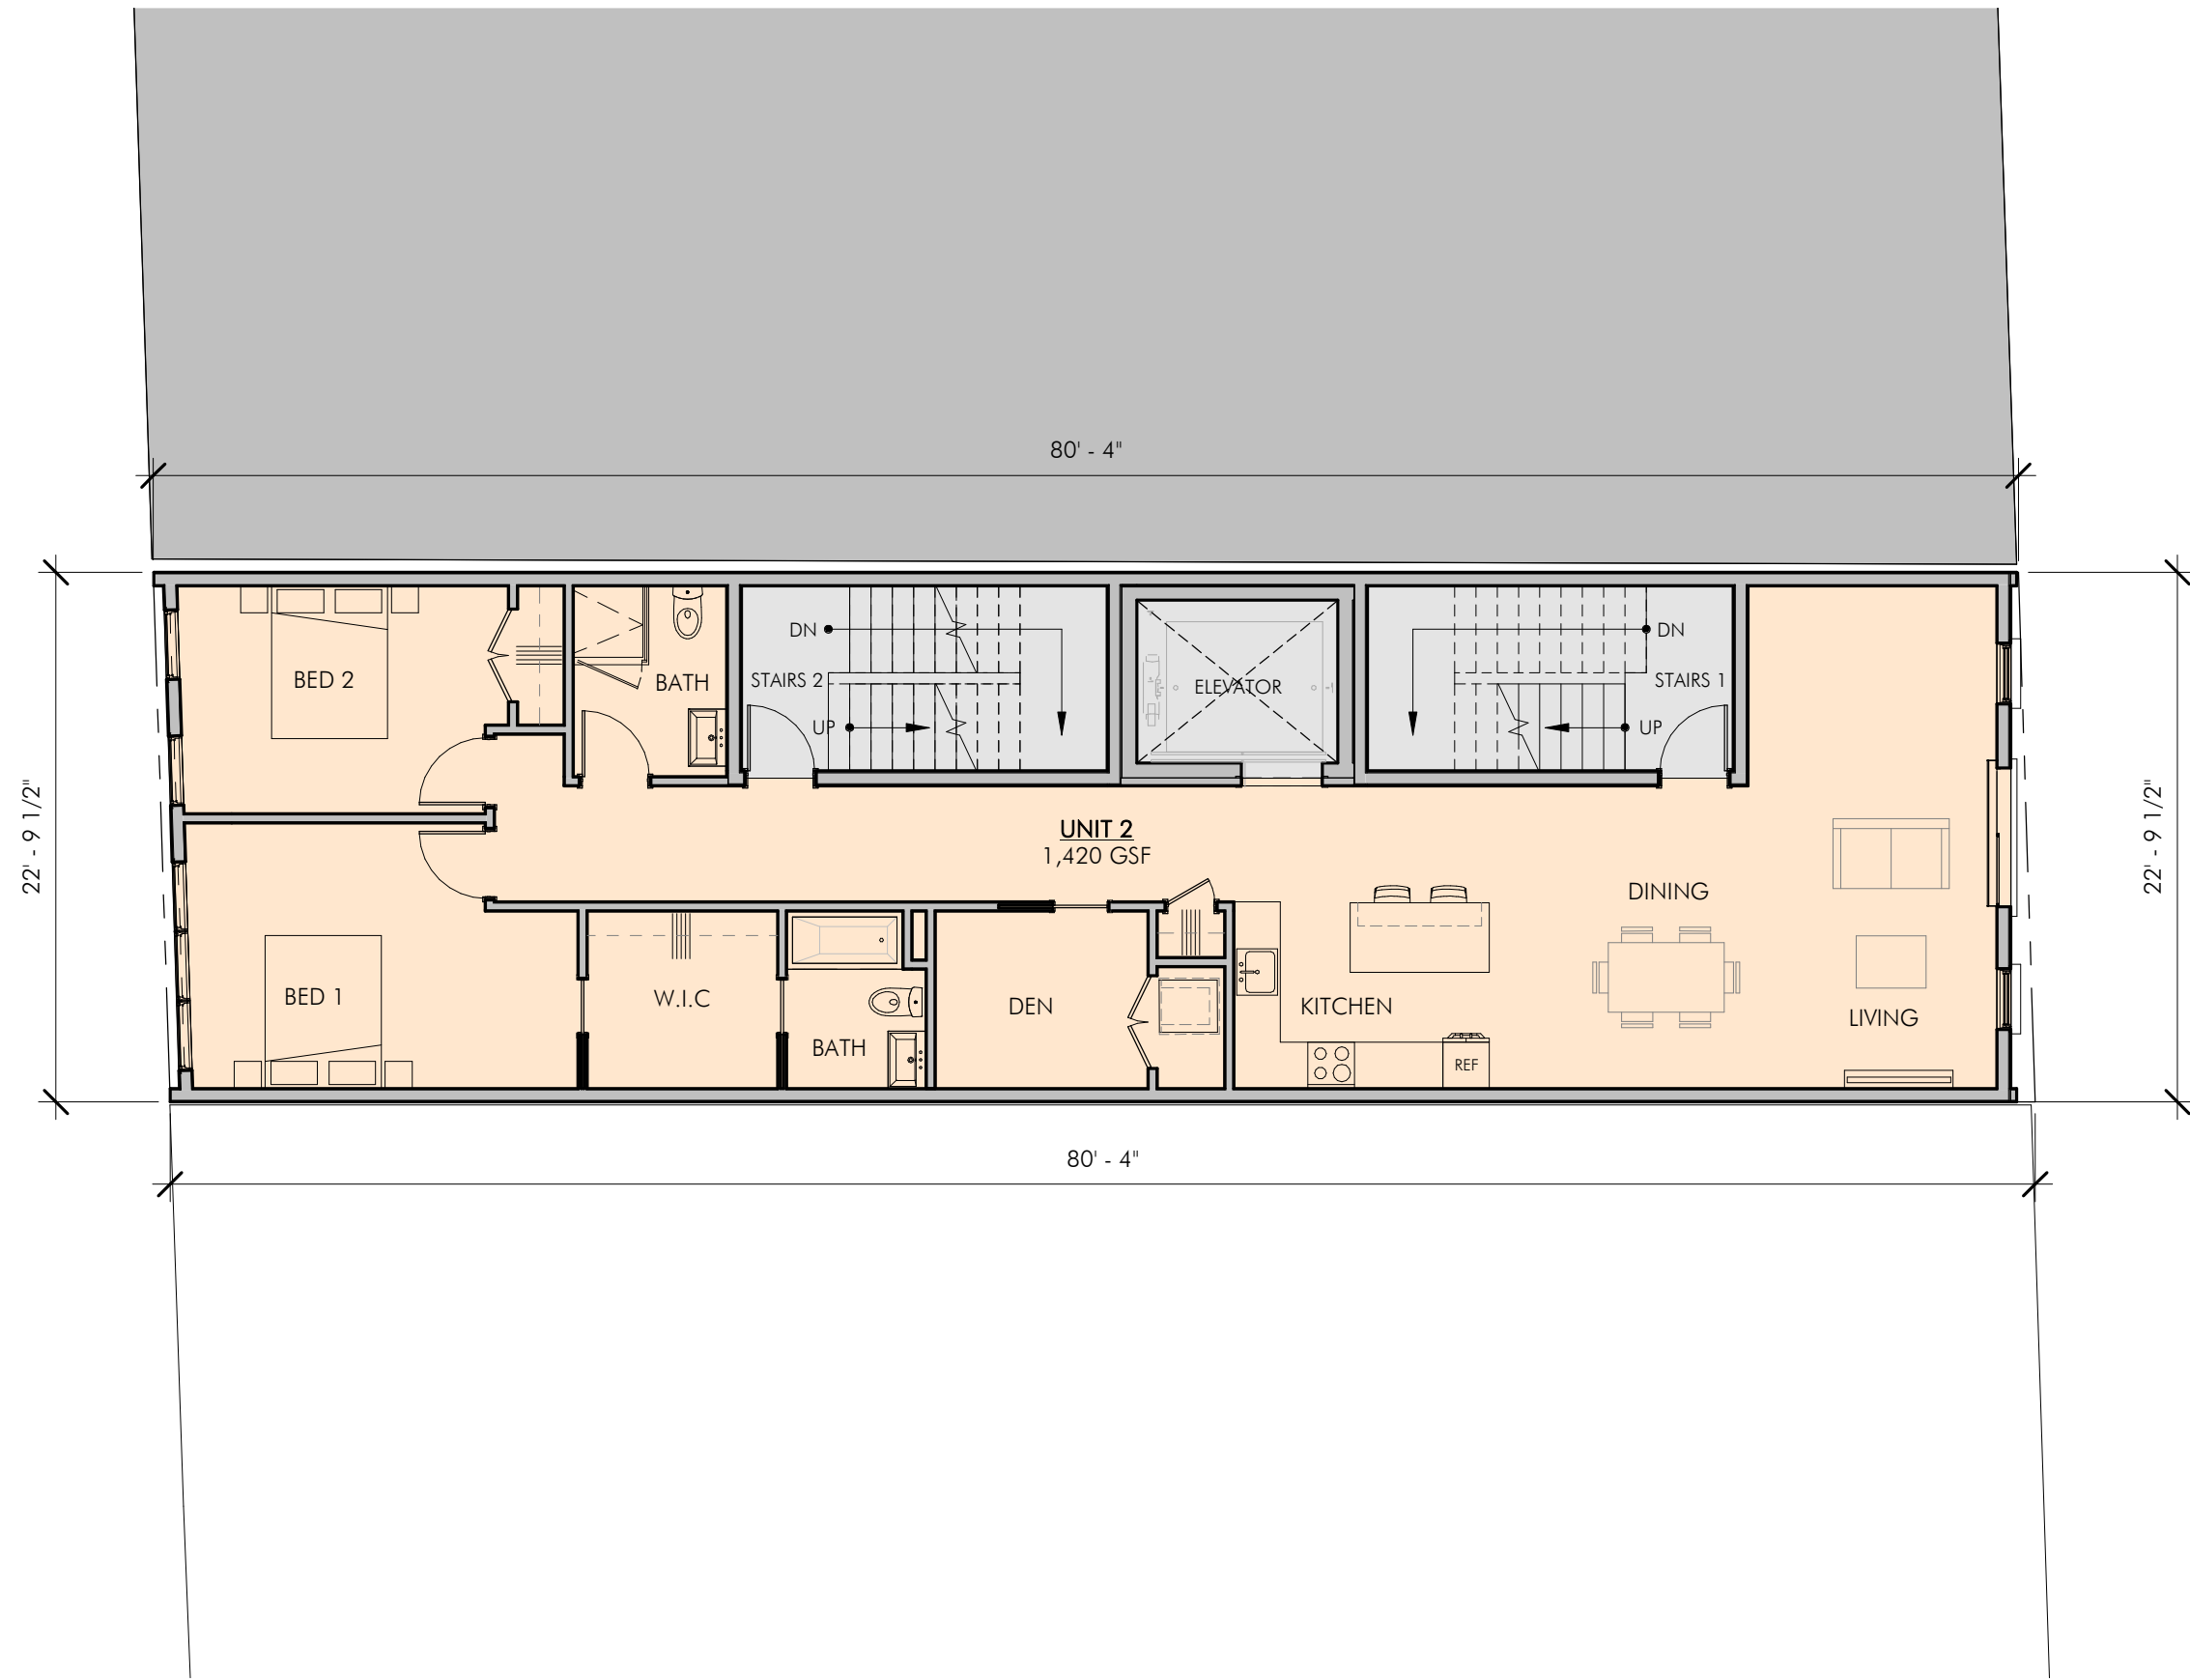

EMBARC

RENDERING

587 ALBANY STREET
BOSTON, MA 02118

JUNE 27, 2018

00.4

ALBANY STREET