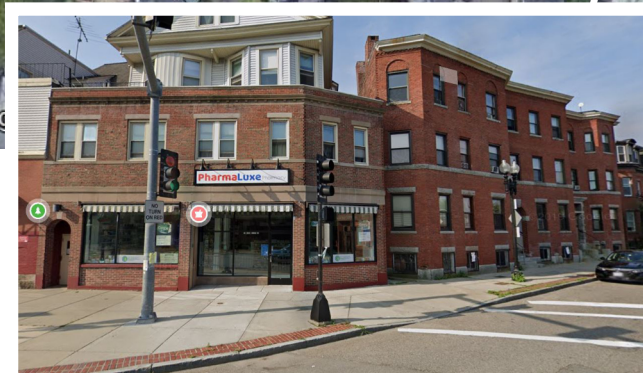

Site Context Photos