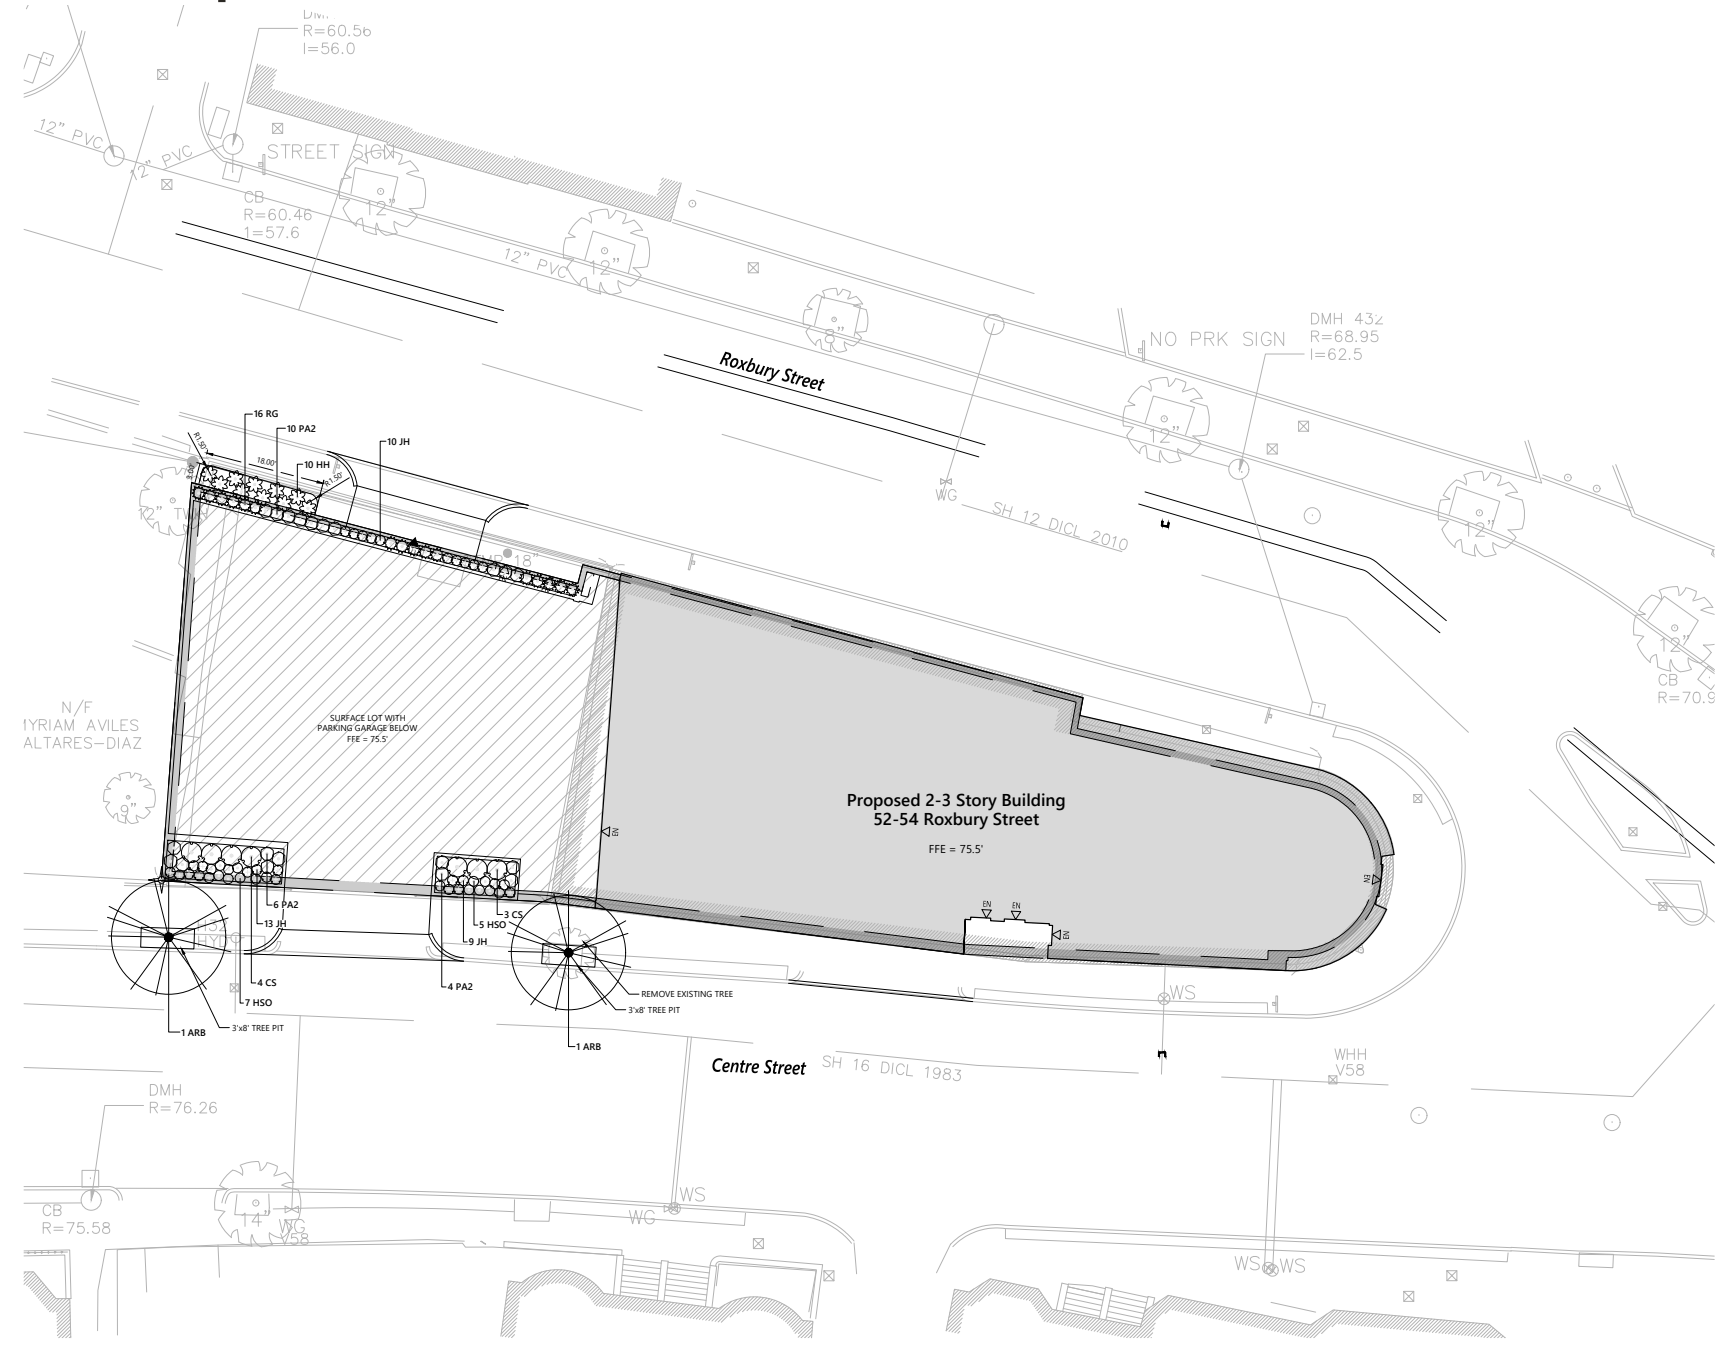

COL

—
875 N High Street
Suite 300
Columbus, OH 43215
380.900.8887

Site Context Photos

Landscape Plan

Bergmeyer | OneUnited Bank | OneUnited Bank - 54 John Eliot Square | January 25, 2024

PLANT SCHEDULE						
SYMBOL	CODE	QTY	BOTANICAL NAME	COMMON NAME	SIZE	
DECIDUOUS TREES						
	ARB	2	Acer rubrum 'Bowhall'	Bowhall Red Maple	2 1/2 - 3\"/>	
SHRUBS						
	CS	7	Cornus sericea 'Arctic Fire'	Arctic Fire Red Twig Dogwood	24 - 30\"/>	
	JH	32	Juniperus horizontalis 'Blue Rug'	Blue Rug Juniper	18 - 24\"/>	
GROUND COVER						
	HH	10	Hedera helix hibernica	English Ivy	18 - 24\"/>	
PERENNIALS AND GRASSES						
	HSO	12	Hemerocallis x 'Stella de Oro'	Stella de Oro Daylily	#1 POT	18\"/>
	PAZ	20	Pennisetum alopecuroides 'Hamelin'	Dwarf Fountain Grass	18 - 24\"/>	
	RG	16	Rudbeckia fulgida sultivantii 'Goldsturm'	Goldsturm Coneflower	18 - 24\"/>	

Design Concept Reference Images

Existing Conditions Photos

View from Centre Street

View from John Eliot Square

View from Roxbury Street

View from John Eliot Square

Rendering - View from Centre Street

Rendering - View from Roxbury Street

Rendering - View from John Eliot Square

Exterior Elevation - North

Exterior Elevation - South

Bergmeyer | OneUnited Bank | OneUnited Bank - 54 John Eliot Square | January 25, 2024

Exterior Elevations - East & West