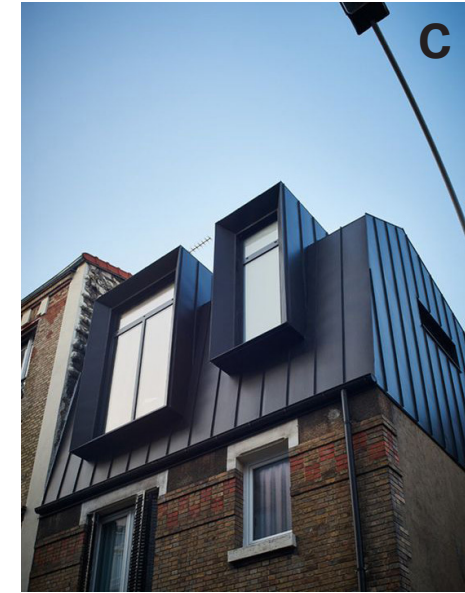

COL

—
875 N High Street
Suite 300
Columbus, OH 43215
380.900.8887

Site Context Photos

Landscape Plan

Bergmeyer | OneUnited Bank | OneUnited Bank - 54 John Eliot Square | January 25, 2024

PLANT SCHEDULE						
SYMBOL	CODE	QTY	BOTANICAL NAME	COMMON NAME	SIZE	
DECIDUOUS TREES						
	ARB	2	Acer rubrum 'Bowhall'	Bowhall Red Maple	2 1/2 - 3\"/>	
SHRUBS						
	CS	7	Cornus sericea 'Arctic Fire'	Arctic Fire Red Twig Dogwood	24 - 30\"/>	
	JH	32	Juniperus horizontalis 'Blue Rug'	Blue Rug Juniper	18 - 24\"/>	
GROUND COVER						
	HH	10	Hedera helix hibernica	English Ivy	18 - 24\"/>	
PERENNIALS AND GRASSES						
	HSO	12	Hemerocallis x 'Stella de Oro'	Stella de Oro Daylily	#1 POT	18\"/>
	PAZ	20	Pennisetum alopecuroides 'Hamelin'	Dwarf Fountain Grass	18 - 24\"/>	
	RG	16	Rudbeckia fulgida sultivantii 'Goldsturm'	Goldsturm Coneflower	18 - 24\"/>	

Design Concept Reference Images

Existing Conditions Photos

View from Centre Street

View from John Eliot Square

View from Roxbury Street

View from John Eliot Square

Rendering - View from Centre Street

Rendering - View from Roxbury Street

Rendering - View from John Eliot Square

Exterior Elevation - North

Exterior Elevation - South

Bergmeyer | OneUnited Bank | OneUnited Bank - 54 John Eliot Square | January 25, 2024

Exterior Elevations - East & West