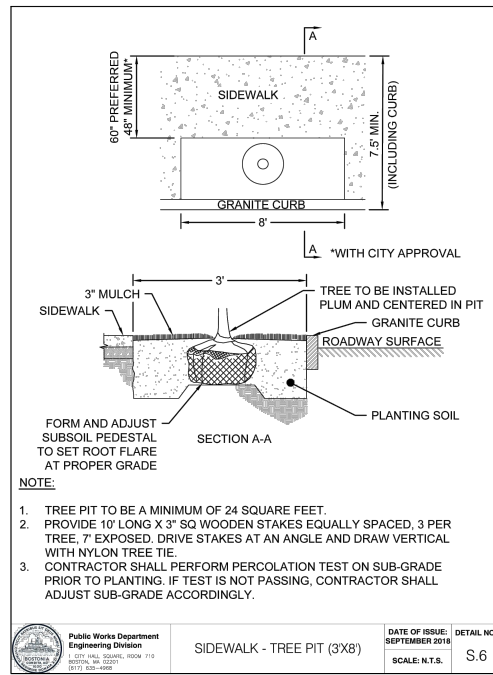

COL

—
875 N High Street
Suite 300
Columbus, OH 43215
380.900.8887

Site Context Photos

Landscape Plan

Bergmeyer | OneUnited Bank | OneUnited Bank - 54 John Eliot Square | January 25, 2024

PLANT SCHEDULE						
SYMBOL	CODE	QTY	BOTANICAL NAME	COMMON NAME	SIZE	
DECIDUOUS TREES						
	ARB	2	Acer rubrum 'Bowhall'	Bowhall Red Maple	2 1/2 - 3\"/>	
SHRUBS						
	CS	7	Cornus sericea 'Arctic Fire'	Arctic Fire Red Twig Dogwood	24 - 30\"/>	
	JH	32	Juniperus horizontalis 'Blue Rug'	Blue Rug Juniper	18 - 24\"/>	
GROUND COVER						
	HH	10	Hedera helix hibernica	English Ivy	18 - 24\"/>	
PERENNIALS AND GRASSES						
	HSO	12	Hemerocallis x 'Stella de Oro'	Stella de Oro Daylily	#1 POT	18\"/>
	PAZ	20	Pennisetum alopecuroides 'Hamelin'	Dwarf Fountain Grass	18 - 24\"/>	
	RG	16	Rudbeckia fulgida sultivantii 'Goldsturm'	Goldsturm Coneflower	18 - 24\"/>	

Design Concept Reference Images

Existing Conditions Photos

View from Centre Street

View from John Eliot Square

View from Roxbury Street

View from John Eliot Square

Rendering - View from Centre Street

Rendering - View from Roxbury Street