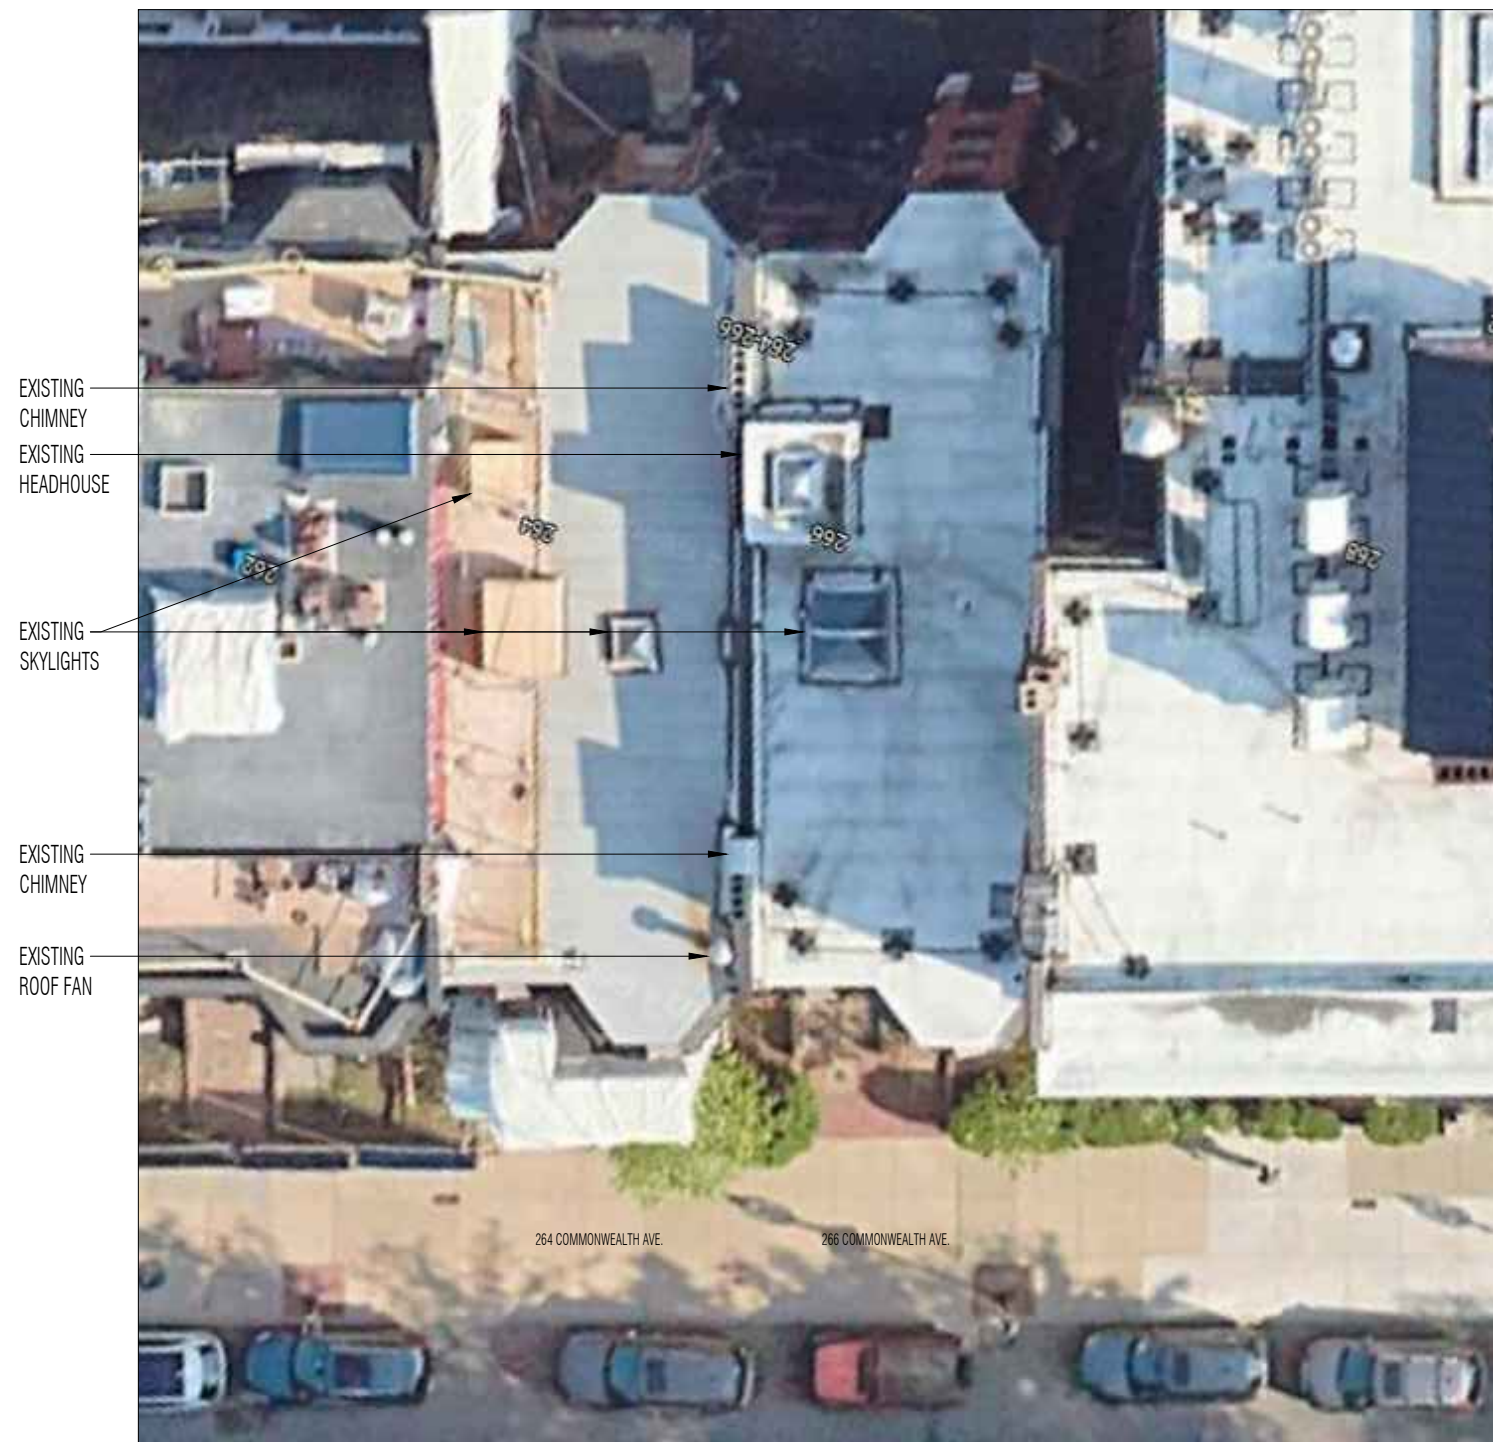

BERKLEE COLLEGE OF MUSIC - 264/266 COMMONWEALTH AVENUE
AERIAL VIEW - COMMONWEALTH AVENUE BETWEEN FAIRFIELD + GLOUCESTER STREETS

1. AERIAL VIEW - EXISTING

2. AERIAL VIEW - PROPOSED

1. FRONT ELEVATION - EXISTING

2. BUILDING SECTION - EXISTING

NOT FOR CONSTRUCTION

DRAWING SCALE: 3/32" = 1'-0"

1. FRONT ELEVATION - PROPOSED

2. BUILDING SECTION - PROPOSED

NOT FOR CONSTRUCTION

DRAWING SCALE: 3/32" = 1'-0"

SYMBOL DENOTES PHOTO LOCATION

SYMBOL DENOTES PHOTO LOCATION

EXISTING DEMISING
PARAPET, VISIBLE FROM
STREET

EXISTING CHIMNEY,
PARTIALLY VISIBLE FROM STREET AT THIS
LOCATION

EXISTING ROOF FAN,
VISIBLE FROM
STREET

EXISTING CHIMNEY,
PARTIALLY VISIBLE FROM STREET
AT THIS LOCATION

EXISTING DEMISING
PARAPET, VISIBLE FROM
STREET

EXISTING ROOF FAN,
VISIBLE FROM
STREET

1. MAIN FACADE
PARALLEL VIEW FROM STREET LEVEL

2. MAIN FACADE
OBLIQUE VIEW FROM STREET LEVEL

3. REAR FACADE
PARALLEL VIEW FROM PUBLIC ALLEY