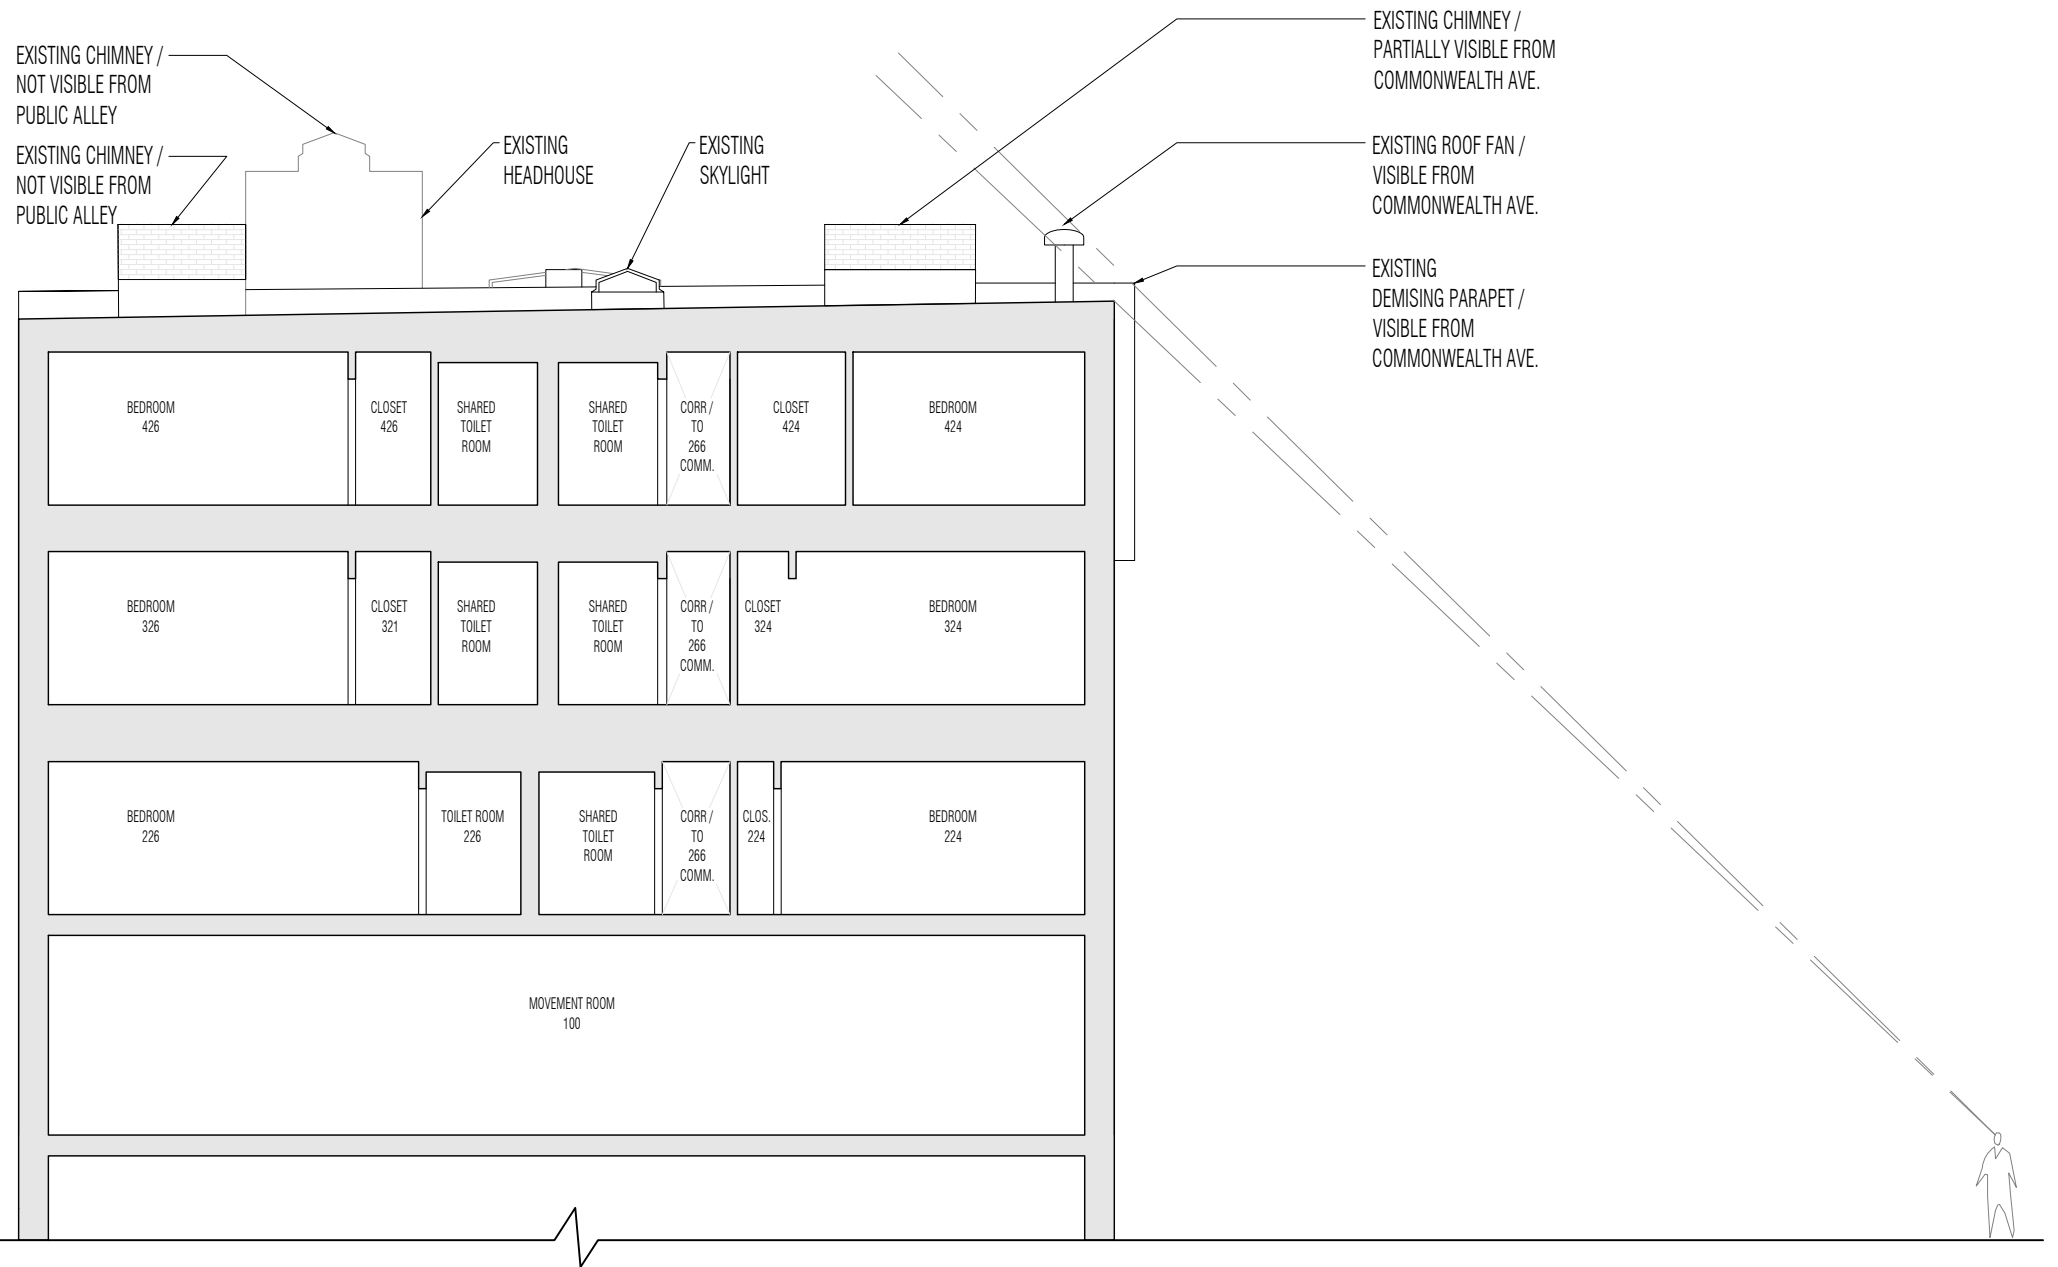

BERKLEE COLLEGE OF MUSIC - 264/266 COMMONWEALTH AVENUE
AERIAL VIEW - COMMONWEALTH AVENUE BETWEEN FAIRFIELD + GLOUCESTER STREETS

1. AERIAL VIEW - EXISTING

2. AERIAL VIEW - PROPOSED

1. FRONT ELEVATION - EXISTING

2. BUILDING SECTION - EXISTING

NOT FOR CONSTRUCTION

DRAWING SCALE: 3/32" = 1'-0"

1. FRONT ELEVATION - PROPOSED

2. BUILDING SECTION - PROPOSED

NOT FOR CONSTRUCTION

DRAWING SCALE: 3/32" = 1'-0"

SYMBOL DENOTES PHOTO LOCATION

SYMBOL DENOTES PHOTO LOCATION

EXISTING DEMISING
PARAPET, VISIBLE FROM
STREET

EXISTING CHIMNEY,
PARTIALLY VISIBLE FROM STREET AT THIS
LOCATION

EXISTING ROOF FAN,
VISIBLE FROM
STREET

EXISTING CHIMNEY,
PARTIALLY VISIBLE FROM STREET
AT THIS LOCATION

EXISTING DEMISING
PARAPET, VISIBLE FROM
STREET

EXISTING ROOF FAN,
VISIBLE FROM
STREET

1. MAIN FACADE
PARALLEL VIEW FROM STREET LEVEL

2. MAIN FACADE
OBLIQUE VIEW FROM STREET LEVEL

3. REAR FACADE
PARALLEL VIEW FROM PUBLIC ALLEY