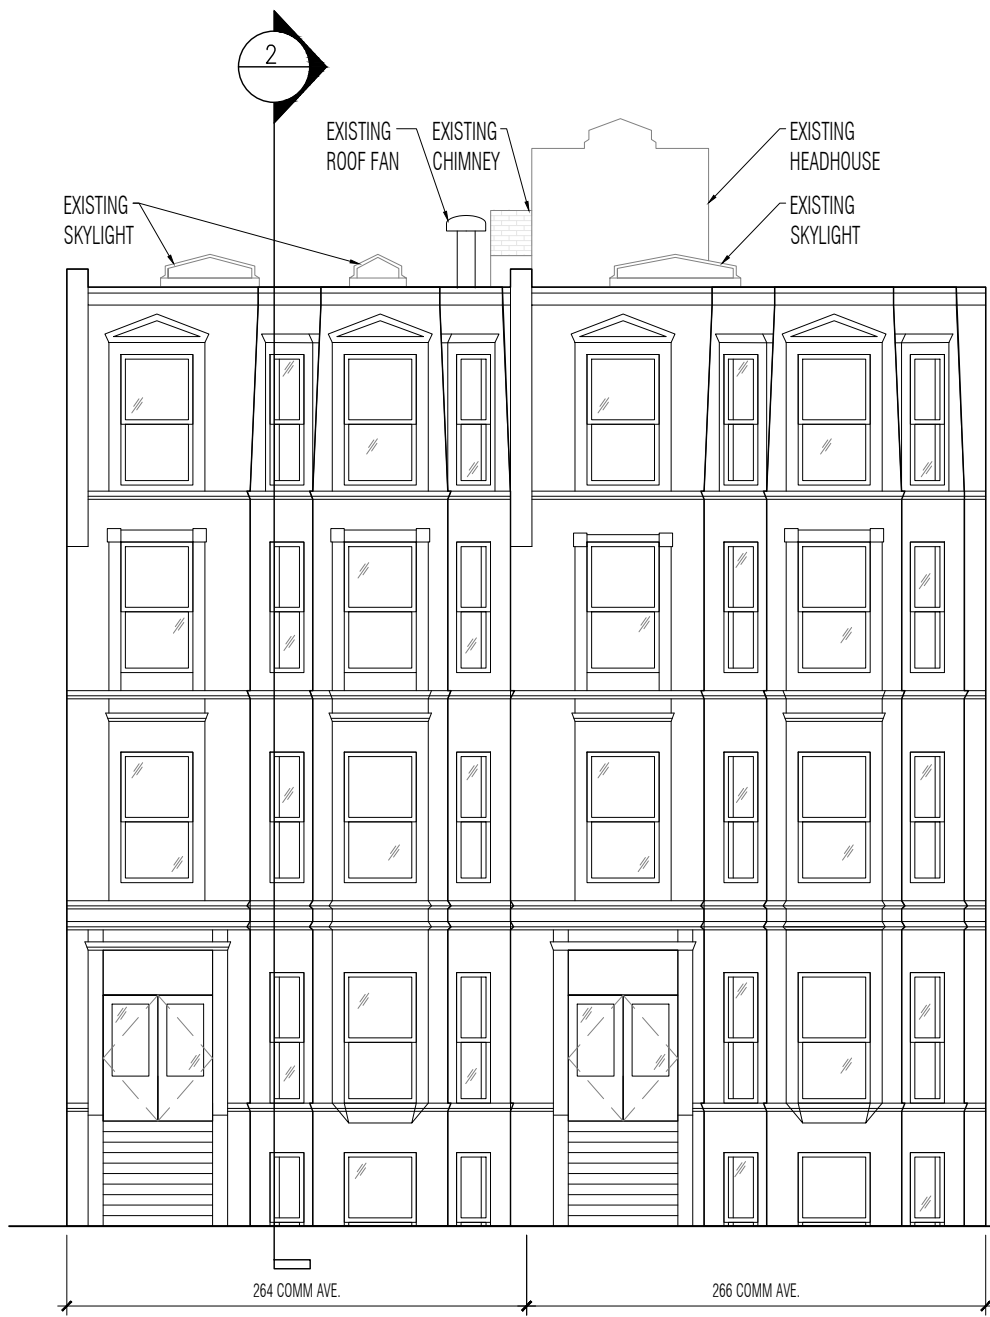

BERKLEE COLLEGE OF MUSIC - 264/266 COMMONWEALTH AVENUE
AERIAL VIEW - COMMONWEALTH AVENUE BETWEEN FAIRFIELD + GLOUCESTER STREETS

1. AERIAL VIEW - EXISTING

2. AERIAL VIEW - PROPOSED

1. FRONT ELEVATION - EXISTING

2. BUILDING SECTION - EXISTING

NOT FOR CONSTRUCTION

DRAWING SCALE: 3/32" = 1'-0"

1. FRONT ELEVATION - PROPOSED

2. BUILDING SECTION - PROPOSED

NOT FOR CONSTRUCTION

DRAWING SCALE: 3/32" = 1'-0"

SYMBOL DENOTES PHOTO LOCATION

SYMBOL DENOTES PHOTO LOCATION

EXISTING DEMISING
PARAPET, VISIBLE FROM
STREET

EXISTING CHIMNEY,
PARTIALLY VISIBLE FROM STREET AT THIS
LOCATION

EXISTING ROOF FAN,
VISIBLE FROM
STREET

EXISTING CHIMNEY,
PARTIALLY VISIBLE FROM STREET
AT THIS LOCATION

EXISTING DEMISING
PARAPET, VISIBLE FROM
STREET

EXISTING ROOF FAN,
VISIBLE FROM
STREET

1. MAIN FACADE
PARALLEL VIEW FROM STREET LEVEL

2. MAIN FACADE
OBLIQUE VIEW FROM STREET LEVEL

3. REAR FACADE
PARALLEL VIEW FROM PUBLIC ALLEY