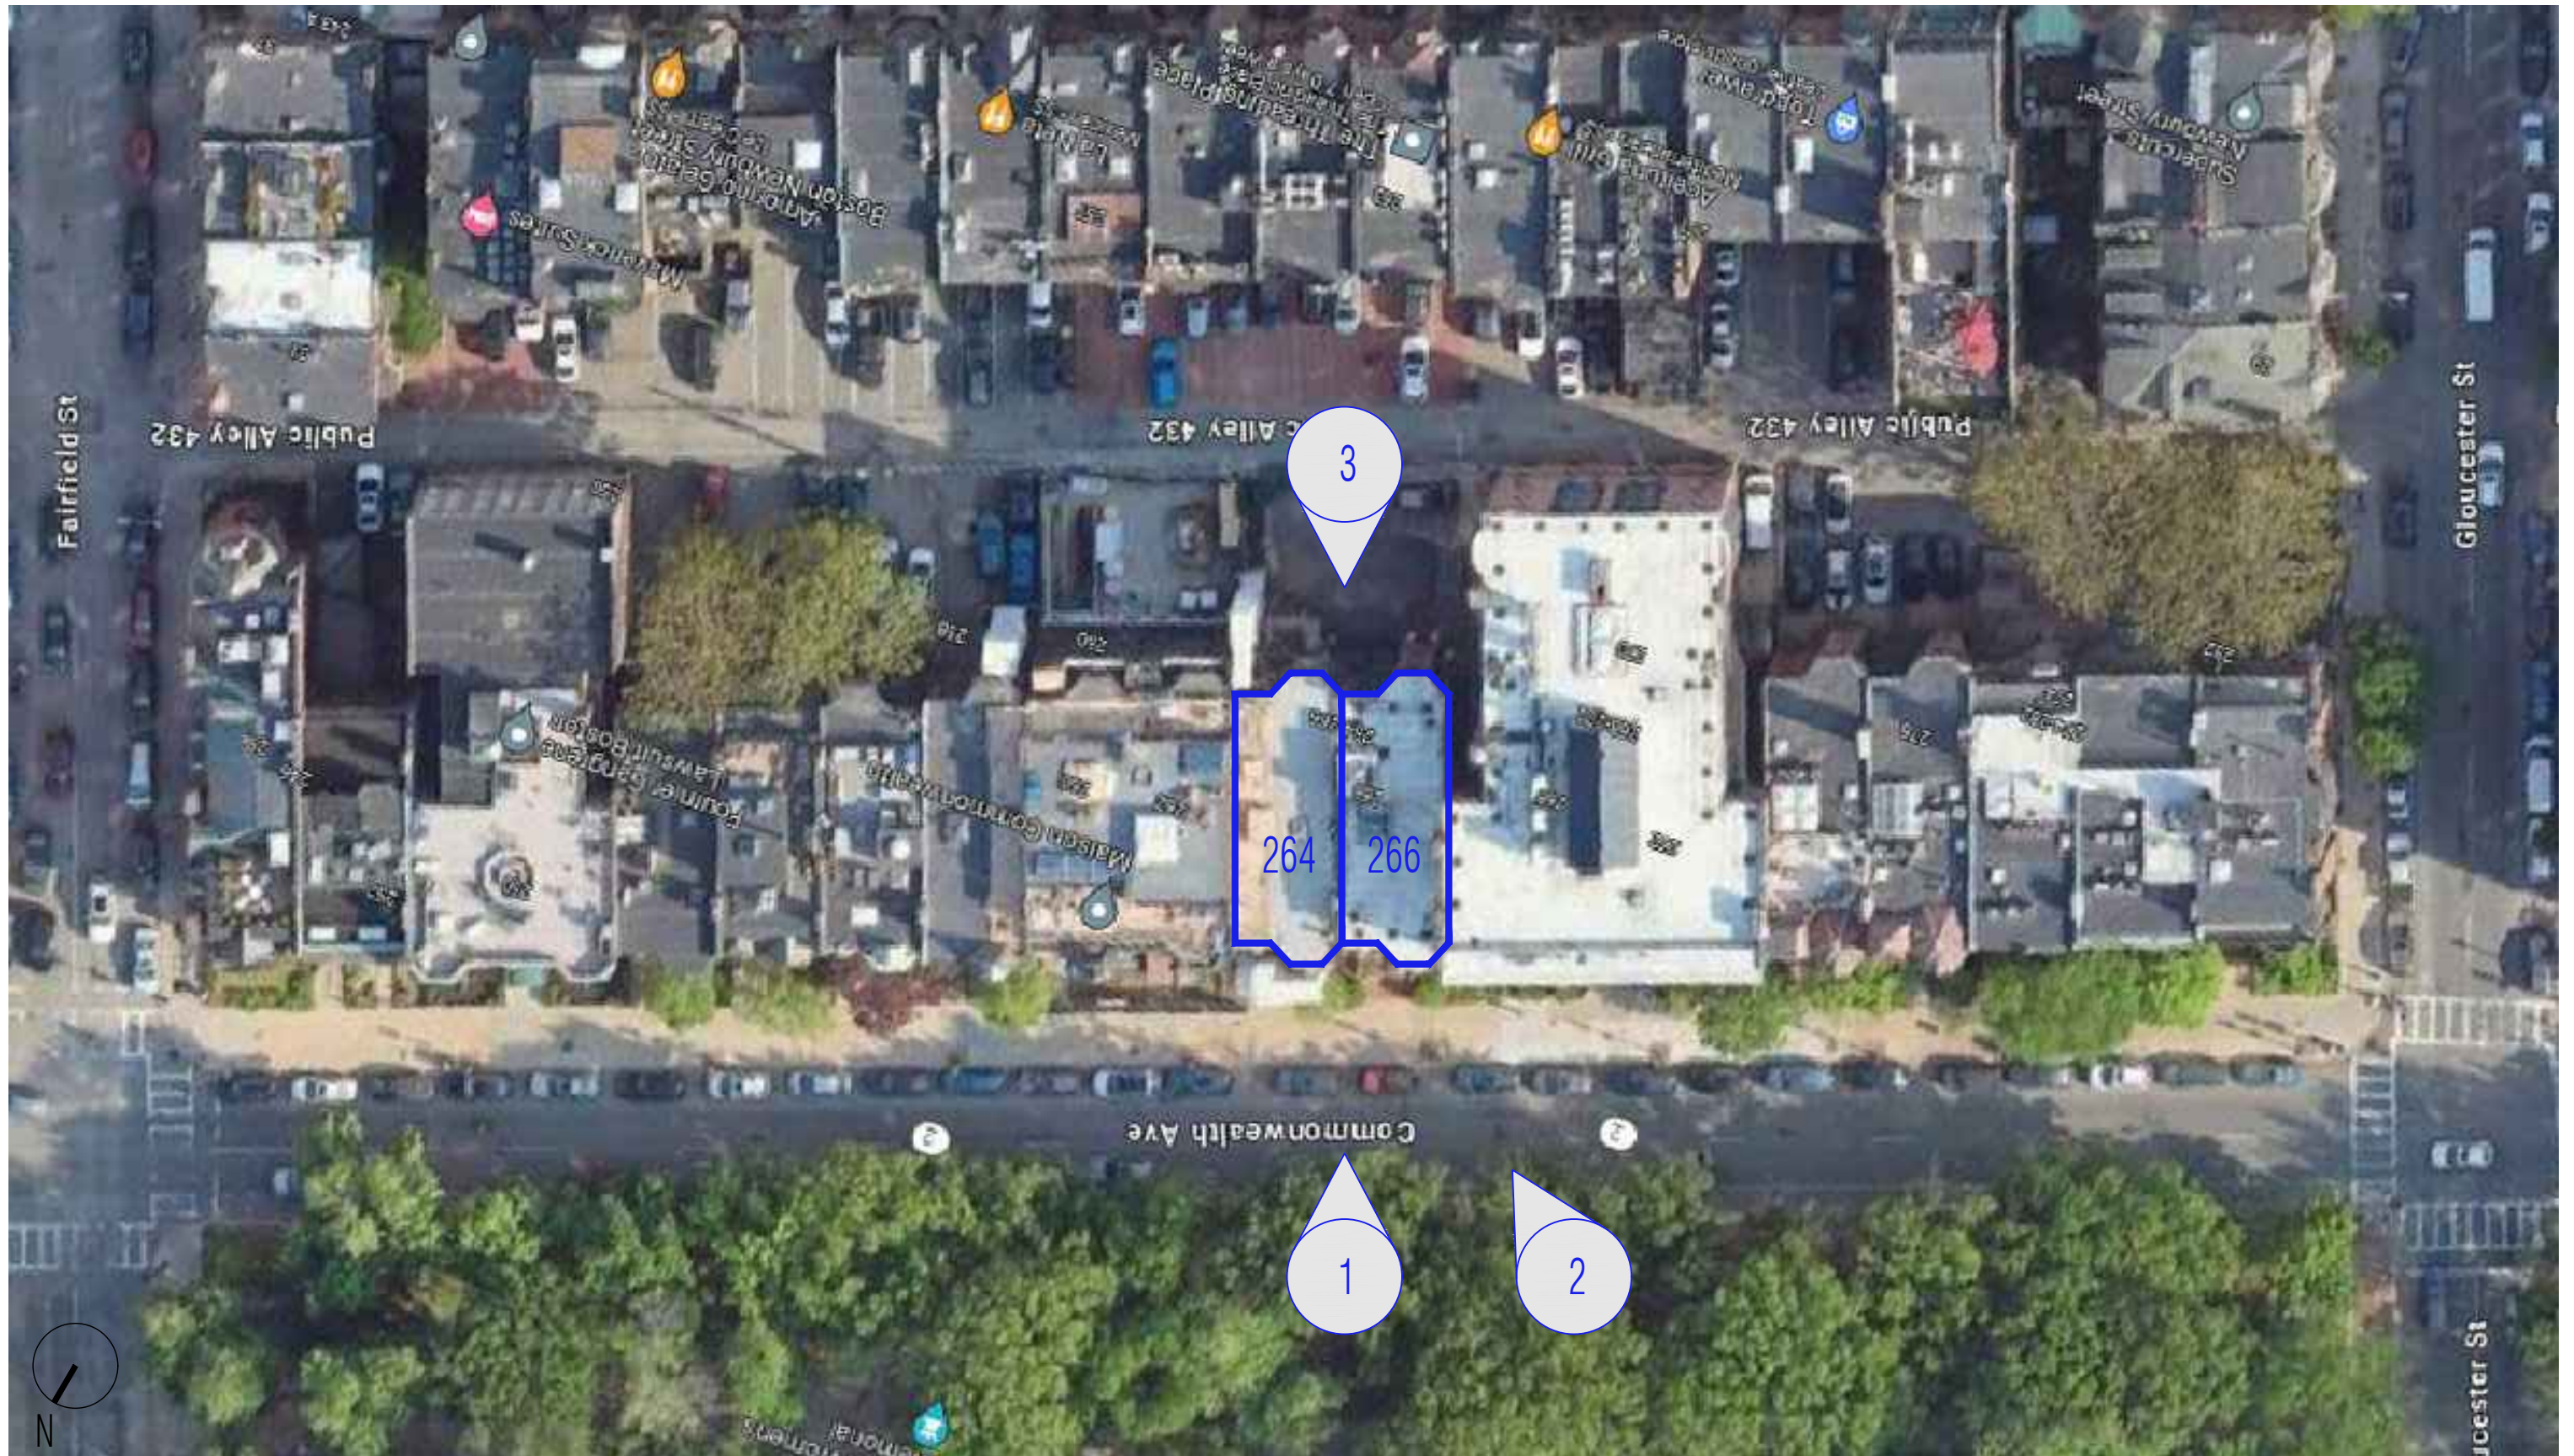

BERKLEE COLLEGE OF MUSIC - 264/266 COMMONWEALTH AVENUE
AERIAL VIEW - COMMONWEALTH AVENUE BETWEEN FAIRFIELD + GLOUCESTER STREETS

1. AERIAL VIEW - EXISTING

2. AERIAL VIEW - PROPOSED

1. FRONT ELEVATION - EXISTING

2. BUILDING SECTION - EXISTING

NOT FOR CONSTRUCTION

DRAWING SCALE: 3/32" = 1'-0"

1. FRONT ELEVATION - PROPOSED

2. BUILDING SECTION - PROPOSED

NOT FOR CONSTRUCTION

DRAWING SCALE: 3/32" = 1'-0"

SYMBOL DENOTES PHOTO LOCATION

SYMBOL DENOTES PHOTO LOCATION

EXISTING DEMISING
PARAPET, VISIBLE FROM
STREET

EXISTING CHIMNEY,
PARTIALLY VISIBLE FROM STREET AT THIS
LOCATION

EXISTING ROOF FAN,
VISIBLE FROM
STREET

EXISTING CHIMNEY,
PARTIALLY VISIBLE FROM STREET
AT THIS LOCATION

EXISTING DEMISING
PARAPET, VISIBLE FROM
STREET

EXISTING ROOF FAN,
VISIBLE FROM
STREET

1. MAIN FACADE
PARALLEL VIEW FROM STREET LEVEL

2. MAIN FACADE
OBLIQUE VIEW FROM STREET LEVEL

3. REAR FACADE
PARALLEL VIEW FROM PUBLIC ALLEY