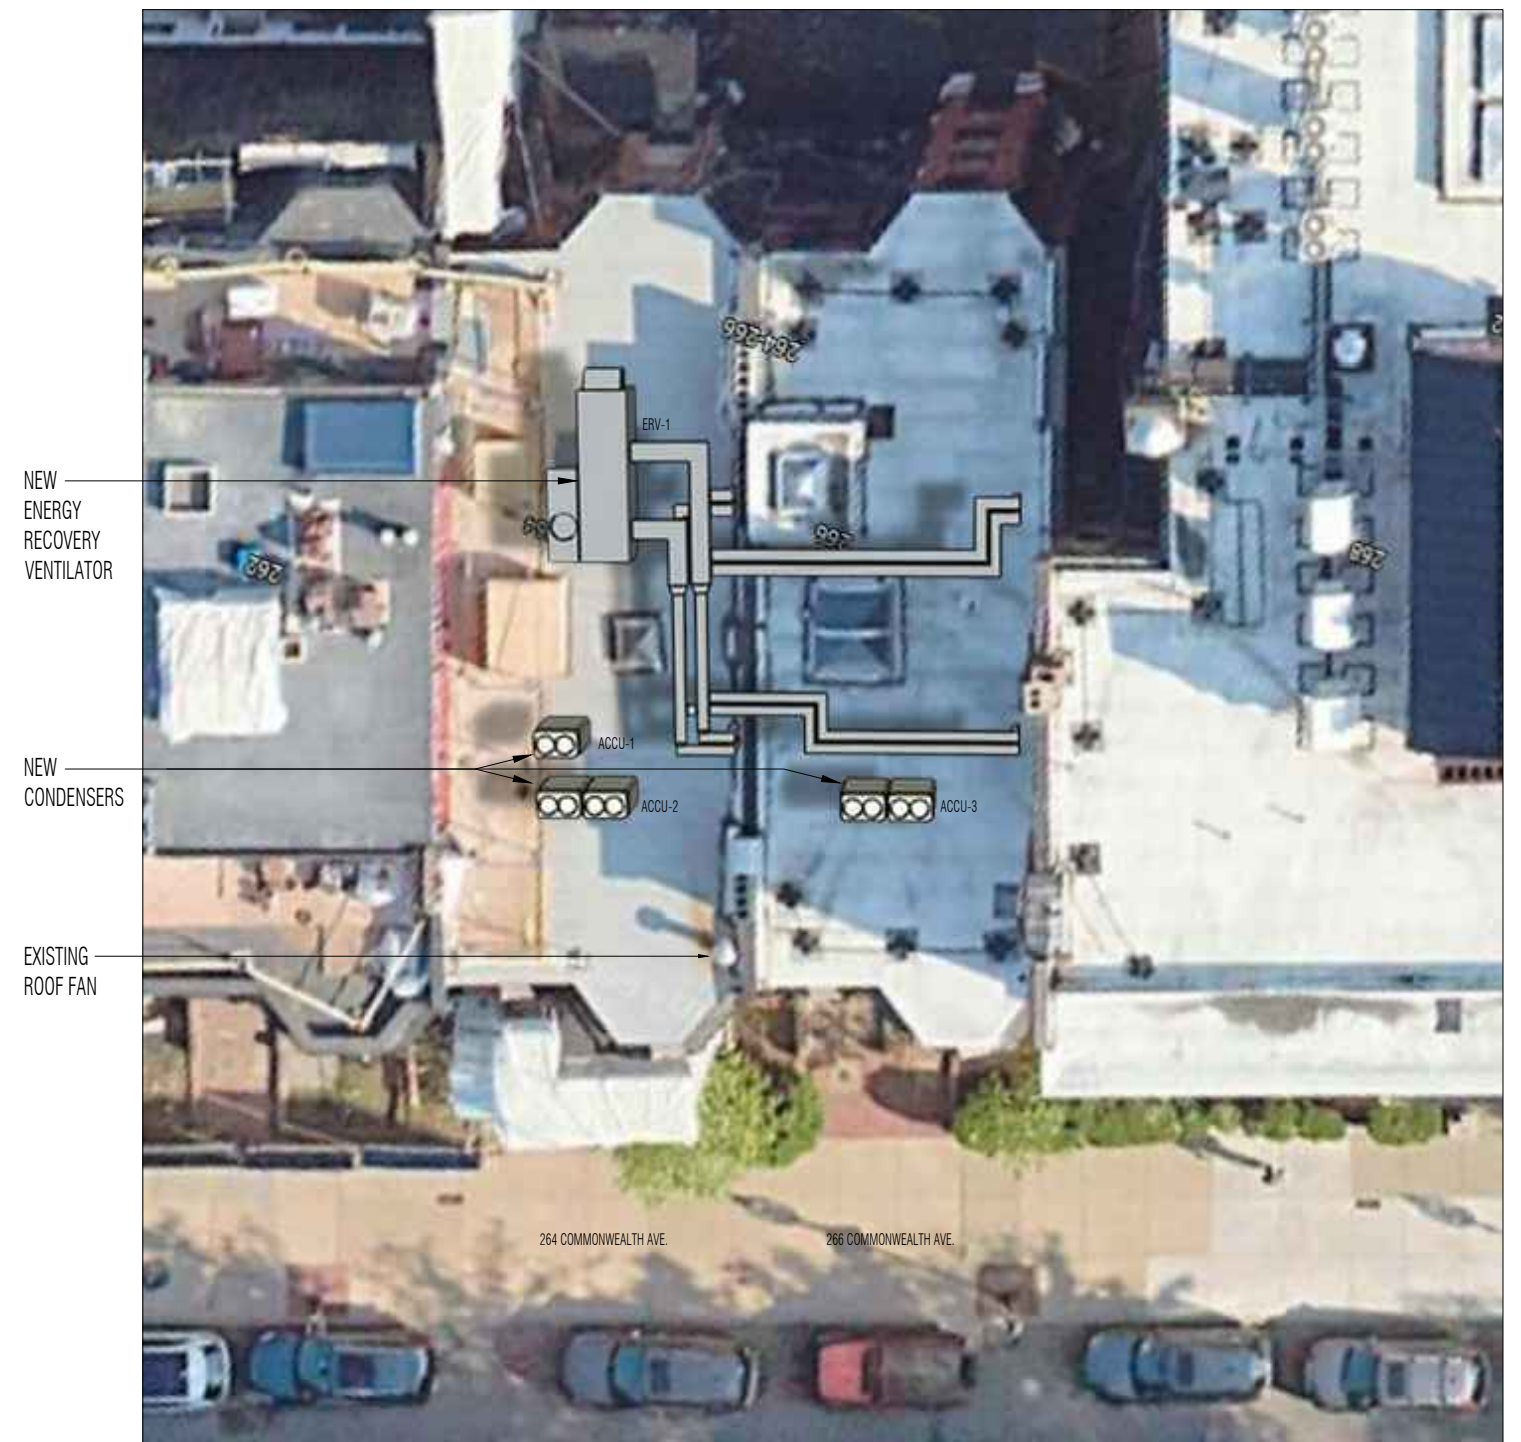

BERKLEE COLLEGE OF MUSIC - 264/266 COMMONWEALTH AVENUE
AERIAL VIEW - COMMONWEALTH AVENUE BETWEEN FAIRFIELD + GLOUCESTER STREETS

1. AERIAL VIEW - EXISTING

2. AERIAL VIEW - PROPOSED

1. FRONT ELEVATION - EXISTING

2. BUILDING SECTION - EXISTING

NOT FOR CONSTRUCTION

DRAWING SCALE: 3/32" = 1'-0"

1. FRONT ELEVATION - PROPOSED

2. BUILDING SECTION - PROPOSED

NOT FOR CONSTRUCTION

DRAWING SCALE: 3/32" = 1'-0"

SYMBOL DENOTES PHOTO LOCATION

SYMBOL DENOTES PHOTO LOCATION

EXISTING DEMISING
PARAPET, VISIBLE FROM
STREET

EXISTING CHIMNEY,
PARTIALLY VISIBLE FROM STREET AT THIS
LOCATION

EXISTING ROOF FAN,
VISIBLE FROM
STREET

EXISTING CHIMNEY,
PARTIALLY VISIBLE FROM STREET
AT THIS LOCATION

EXISTING DEMISING
PARAPET, VISIBLE FROM
STREET

EXISTING ROOF FAN,
VISIBLE FROM
STREET

1. MAIN FACADE
PARALLEL VIEW FROM STREET LEVEL

2. MAIN FACADE
OBLIQUE VIEW FROM STREET LEVEL

3. REAR FACADE
PARALLEL VIEW FROM PUBLIC ALLEY