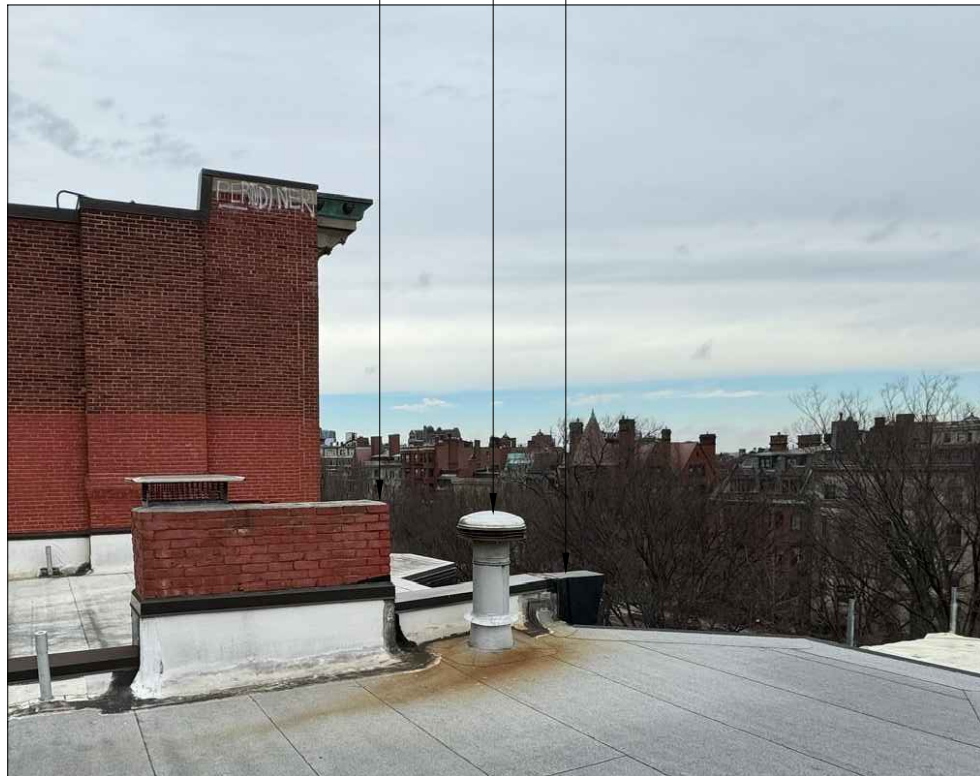

BERKLEE COLLEGE OF MUSIC - 264/266 COMMONWEALTH AVENUE
AERIAL VIEW - COMMONWEALTH AVENUE BETWEEN FAIRFIELD + GLOUCESTER STREETS

1. AERIAL VIEW - EXISTING

2. AERIAL VIEW - PROPOSED

1. FRONT ELEVATION - EXISTING

SYMBOL DENOTES PHOTO LOCATION

EXISTING DEMISING
PARAPET, VISIBLE FROM
STREET

EXISTING CHIMNEY,
PARTIALLY VISIBLE FROM STREET AT THIS
LOCATION

EXISTING ROOF FAN,
VISIBLE FROM
STREET

EXISTING CHIMNEY,
PARTIALLY VISIBLE FROM STREET
AT THIS LOCATION

EXISTING DEMISING
PARAPET, VISIBLE FROM
STREET

EXISTING ROOF FAN,
VISIBLE FROM
STREET

1. MAIN FACADE
PARALLEL VIEW FROM STREET LEVEL

2. MAIN FACADE
OBLIQUE VIEW FROM STREET LEVEL

3. REAR FACADE
PARALLEL VIEW FROM PUBLIC ALLEY

EXISTING DEMISING
PARAPET, VISIBLE FROM
STREET

EXISTING ROOF FAN,
PARTIALLY VISIBLE
FROM STREET

EXISTING CHIMNEY,
PARTIALLY VISIBLE FROM STREET

4. 264 ROOFTOP

EXISTING HEAD HOUSE,
NOT VISIBLE VISIBLE
FROM PUBLIC ALLEY