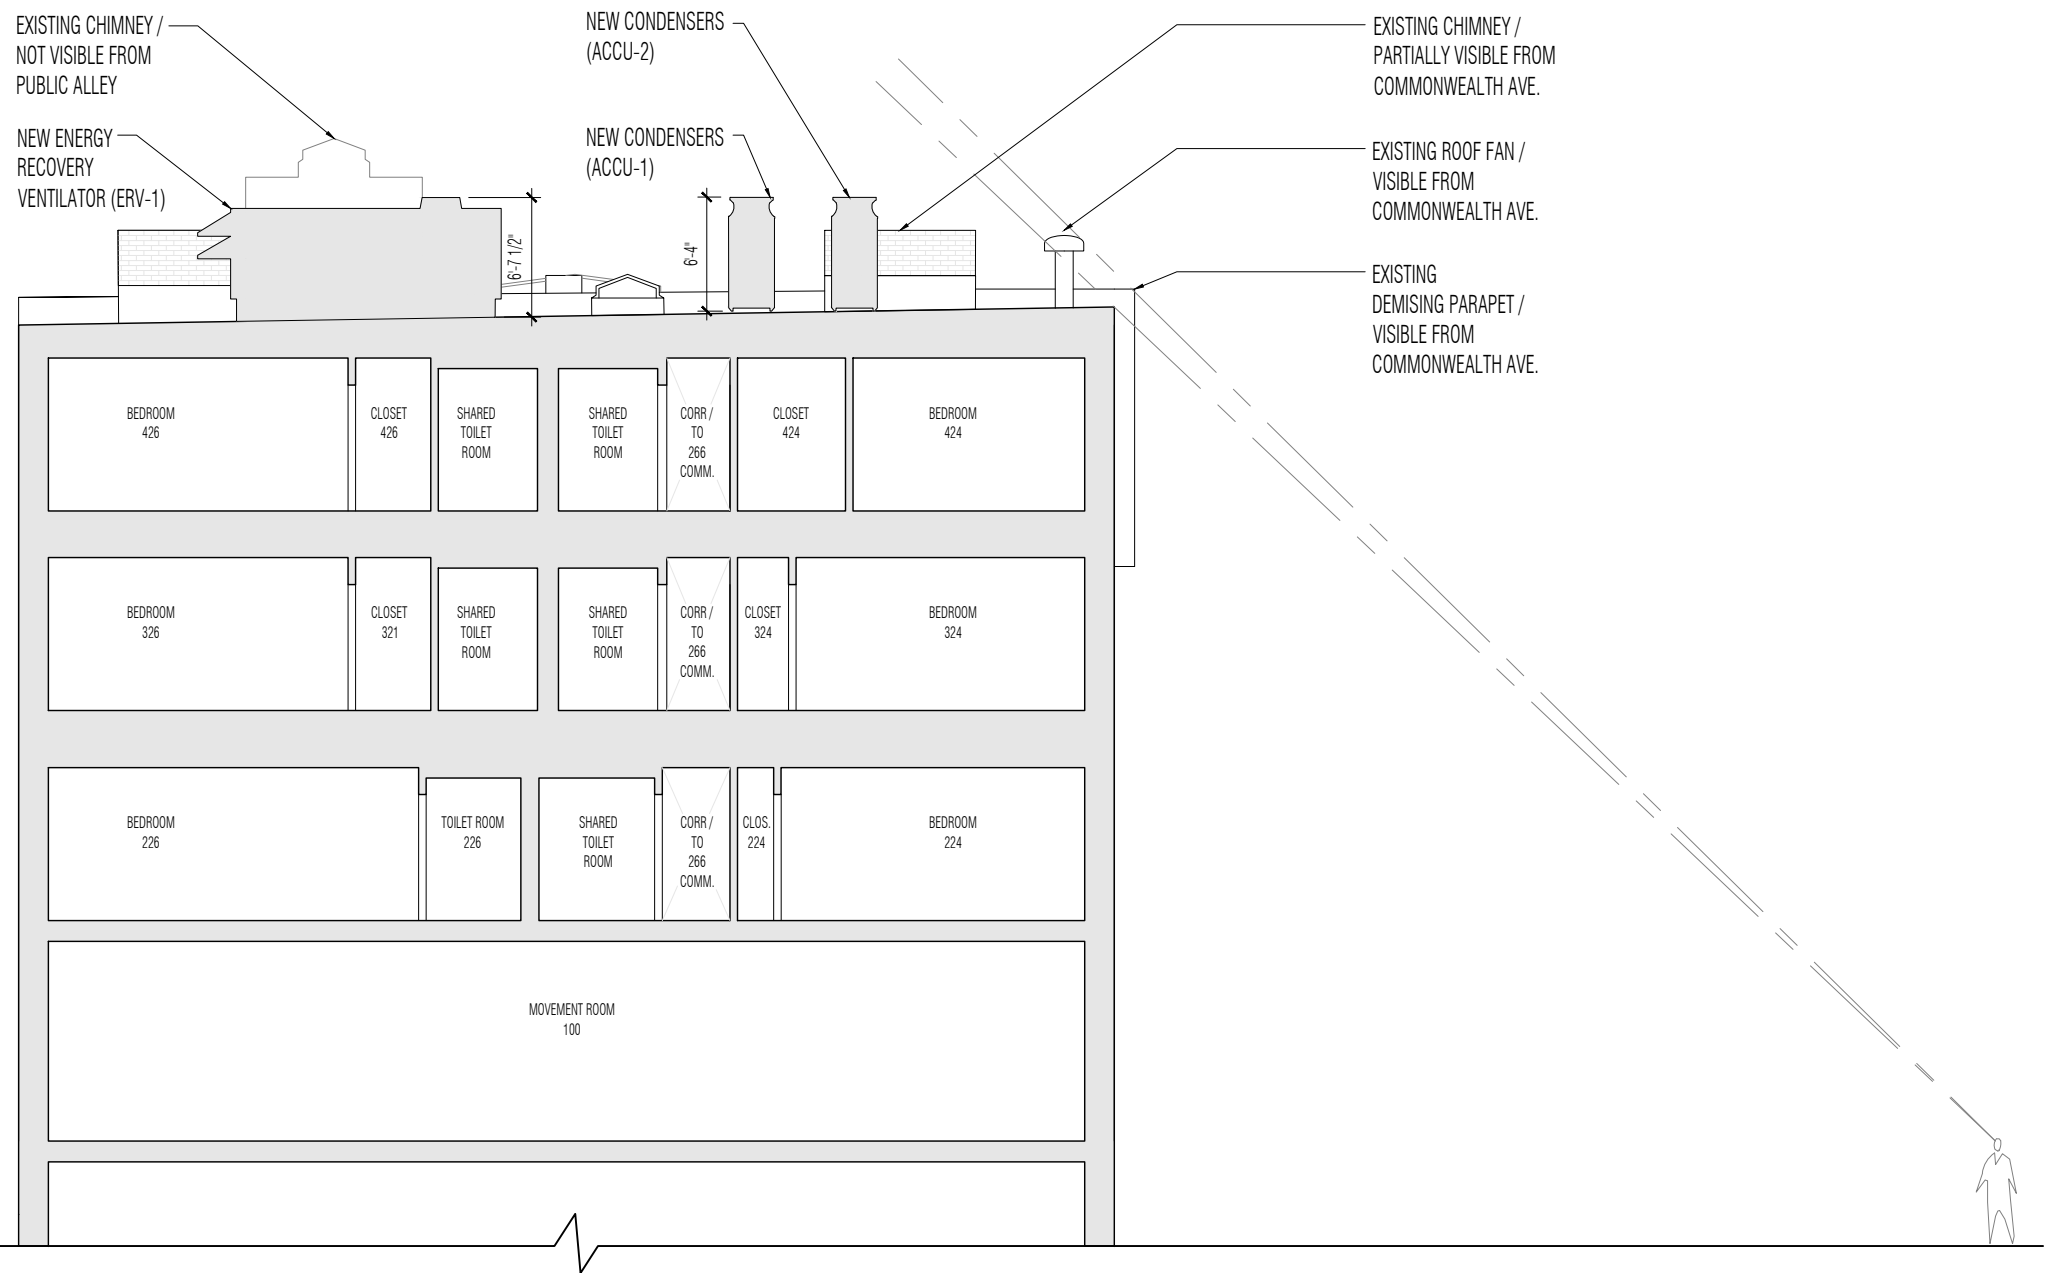

BERKLEE COLLEGE OF MUSIC - 264/266 COMMONWEALTH AVENUE
AERIAL VIEW - COMMONWEALTH AVENUE BETWEEN FAIRFIELD + GLOUCESTER STREETS

1. AERIAL VIEW - EXISTING

2. AERIAL VIEW - PROPOSED

1. FRONT ELEVATION - EXISTING

2. BUILDING SECTION - EXISTING

NOT FOR CONSTRUCTION

DRAWING SCALE: 3/32" = 1'-0"

1. FRONT ELEVATION - PROPOSED

2. BUILDING SECTION - PROPOSED

NOT FOR CONSTRUCTION

DRAWING SCALE: 3/32" = 1'-0"

SYMBOL DENOTES PHOTO LOCATION

SYMBOL DENOTES PHOTO LOCATION

EXISTING DEMISING
PARAPET, VISIBLE FROM
STREET

EXISTING CHIMNEY,
PARTIALLY VISIBLE FROM STREET AT THIS
LOCATION

EXISTING ROOF FAN,
VISIBLE FROM
STREET

EXISTING CHIMNEY,
PARTIALLY VISIBLE FROM STREET
AT THIS LOCATION

EXISTING DEMISING
PARAPET, VISIBLE FROM
STREET

EXISTING ROOF FAN,
VISIBLE FROM
STREET

1. MAIN FACADE
PARALLEL VIEW FROM STREET LEVEL

2. MAIN FACADE
OBLIQUE VIEW FROM STREET LEVEL

3. REAR FACADE
PARALLEL VIEW FROM PUBLIC ALLEY