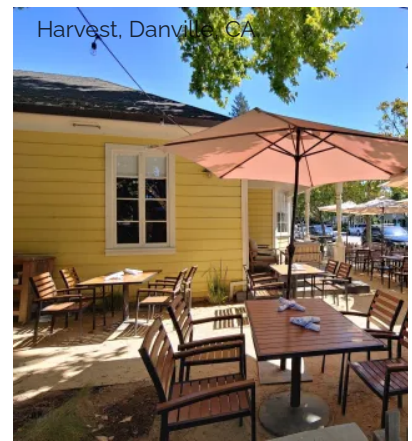

Harvest, Danville, GA

<https://images.restaurant-furniture.com/dpr_1.0.f.auto.q_auto.w_2000.h_1500.c_limit/gallery-images/205461-13704-022022-11102888>

RELATED PRODUCTS